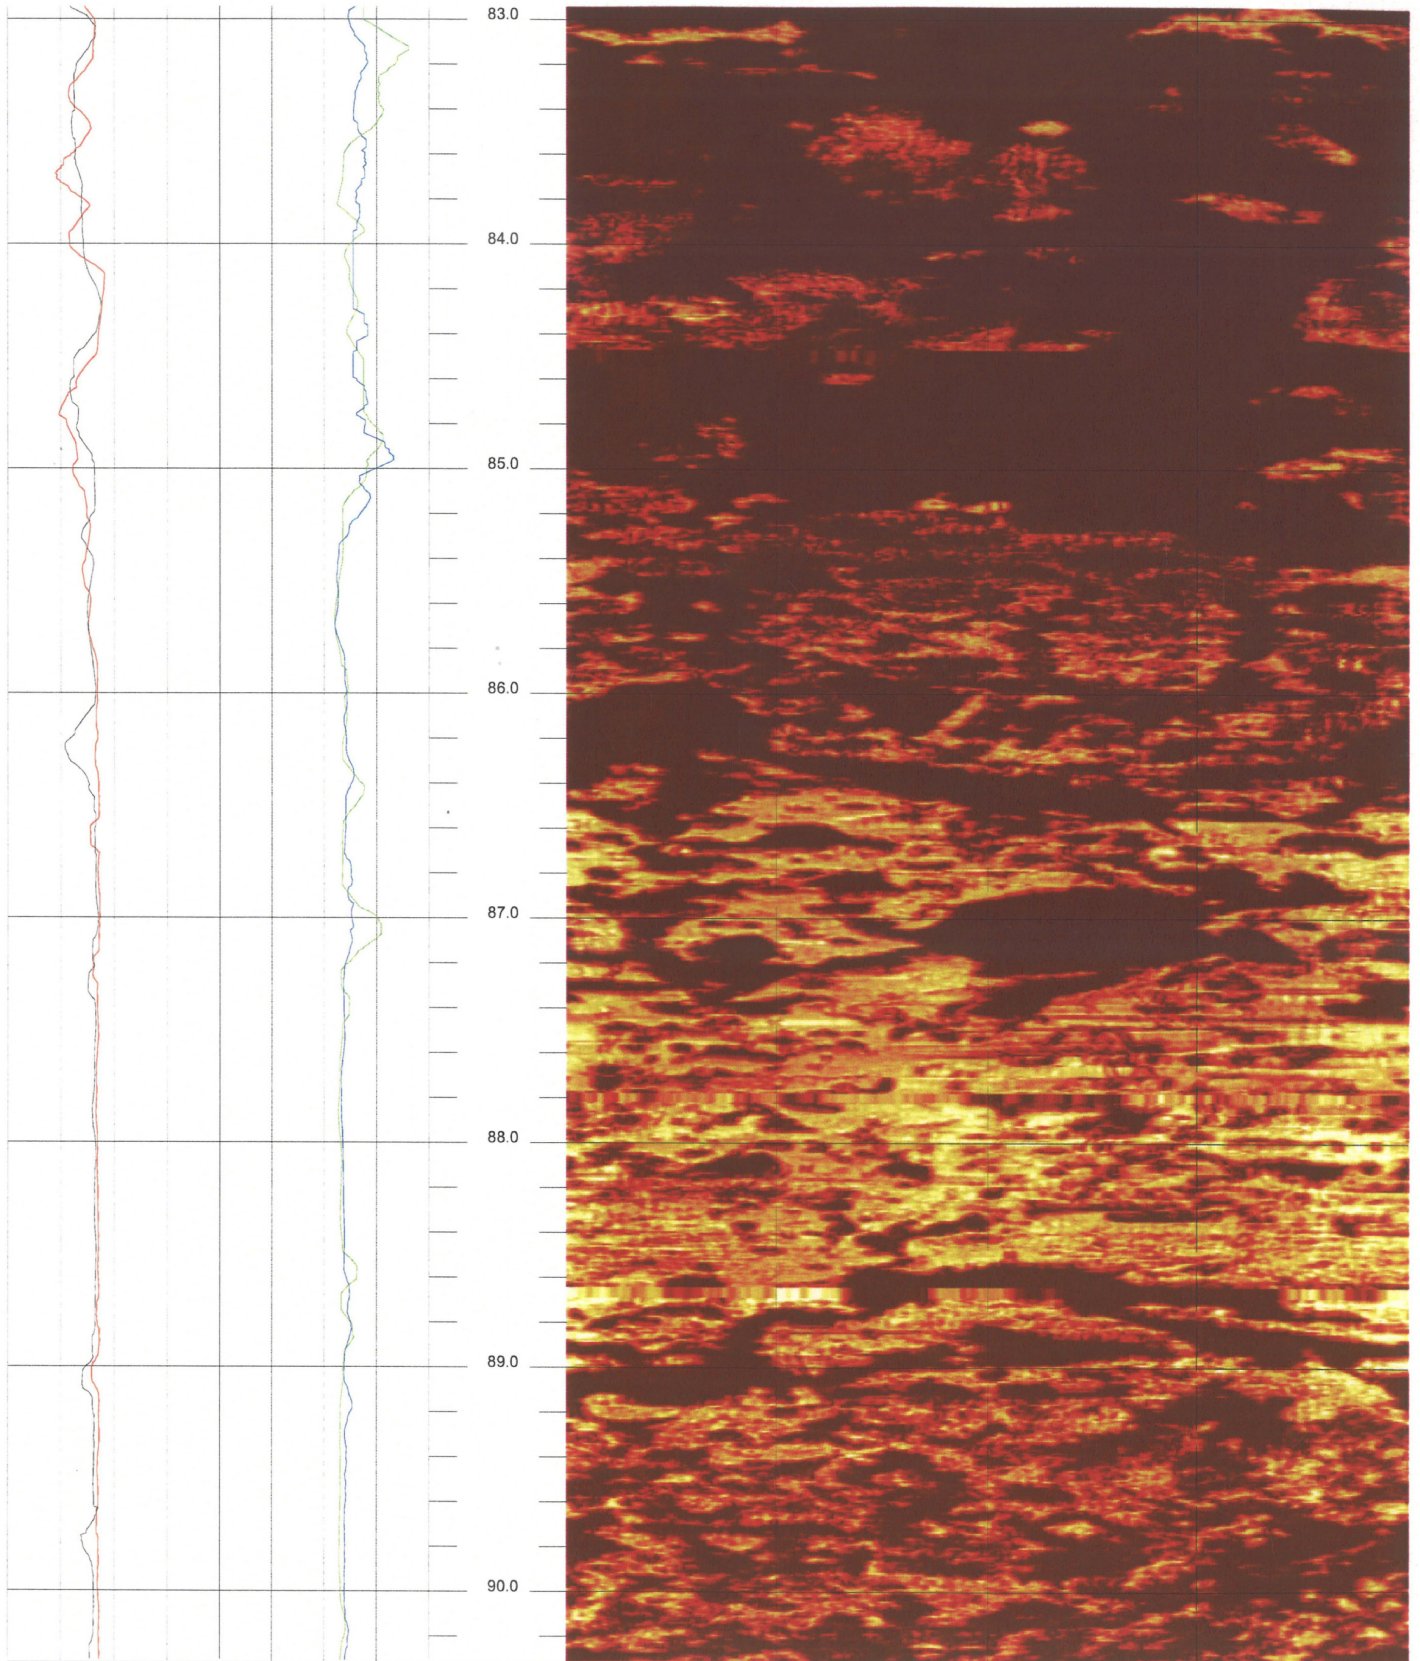

B-704 G (DH)

82.944 to 75.576ft

8

FPL Turkey Point COL Boring B-704 G (DH) Acoustic Televiewer based Caliper rev 1 Sheet 8 of 13

B-704 G (DH)

90.312 to 82.944ft

9

FPL Turkey Point COL Boring B-704 G (DH) Acoustic Televiewer based Caliper rev 1 Sheet 9 of 13

B-704 G (DH)

97.680 to 90.312ft

10

FPL Turkey Point COL Boring B-704 G (DH) Acoustic Televiewer based Caliper rev 1 Sheet 10 of 13

B-704 G (DH)

105.048 to 97.680ft

11

FPL Turkey Point COL Boring B-704 G (DH) Acoustic Televiewer based Caliper rev 1 Sheet 11 of 13