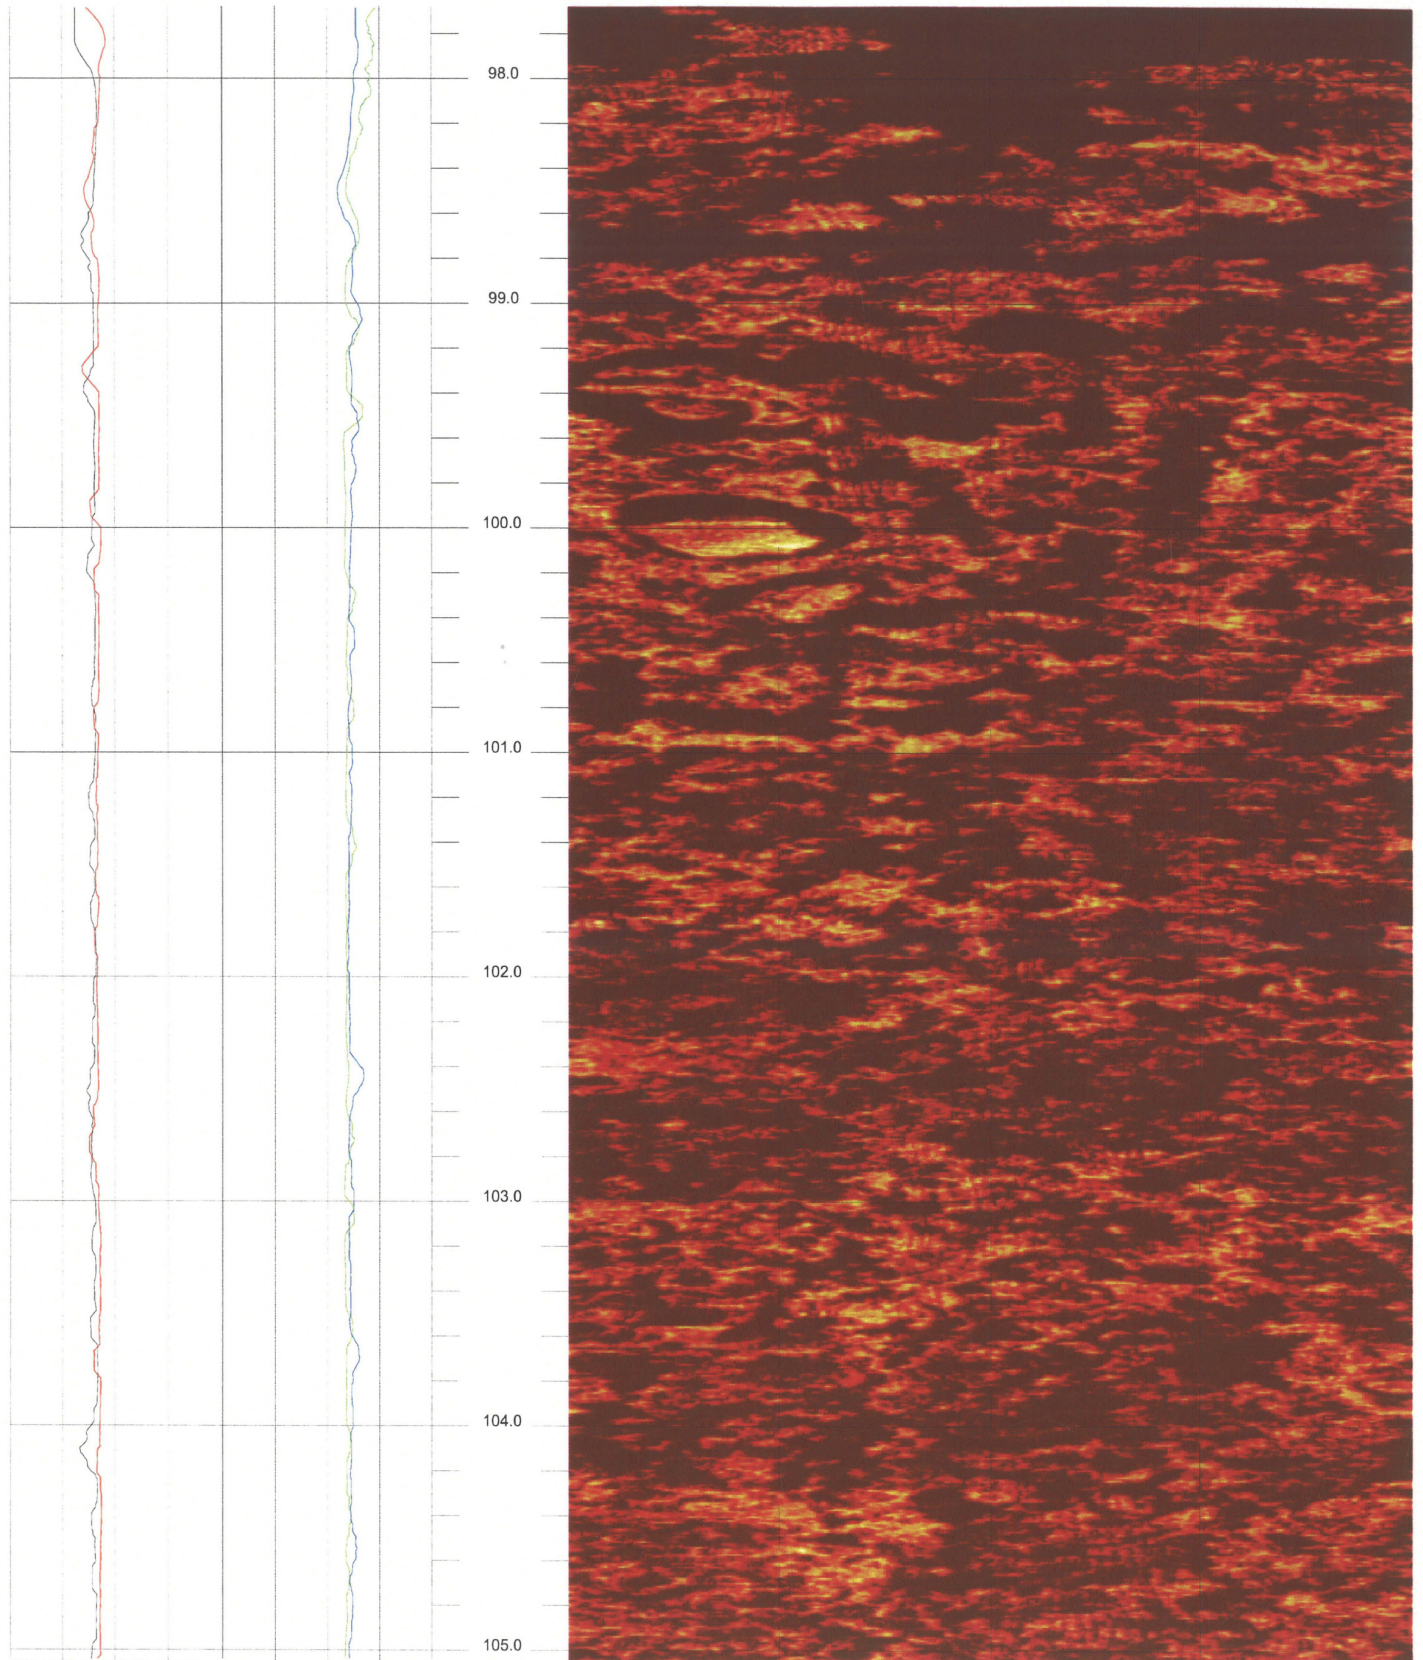

B-704 G (DH)

82.944 to 75.576ft

8

FPL Turkey Point COL Boring B-704 G (DH) Acoustic Televiewer based Caliper rev 1 Sheet 8 of 13

B-704 G (DH)

90.312 to 82.944ft

9

FPL Turkey Point COL Boring B-704 G (DH) Acoustic Televiewer based Caliper rev 1 Sheet 9 of 13

B-704 G (DH)

97.680 to 90.312ft

10

FPL Turkey Point COL Boring B-704 G (DH) Acoustic Televiewer based Caliper rev 1 Sheet 10 of 13

B-704 G (DH)

105.048 to 97.680ft

11

FPL Turkey Point COL Boring B-704 G (DH) Acoustic Televiewer based Caliper rev 1 Sheet 11 of 13