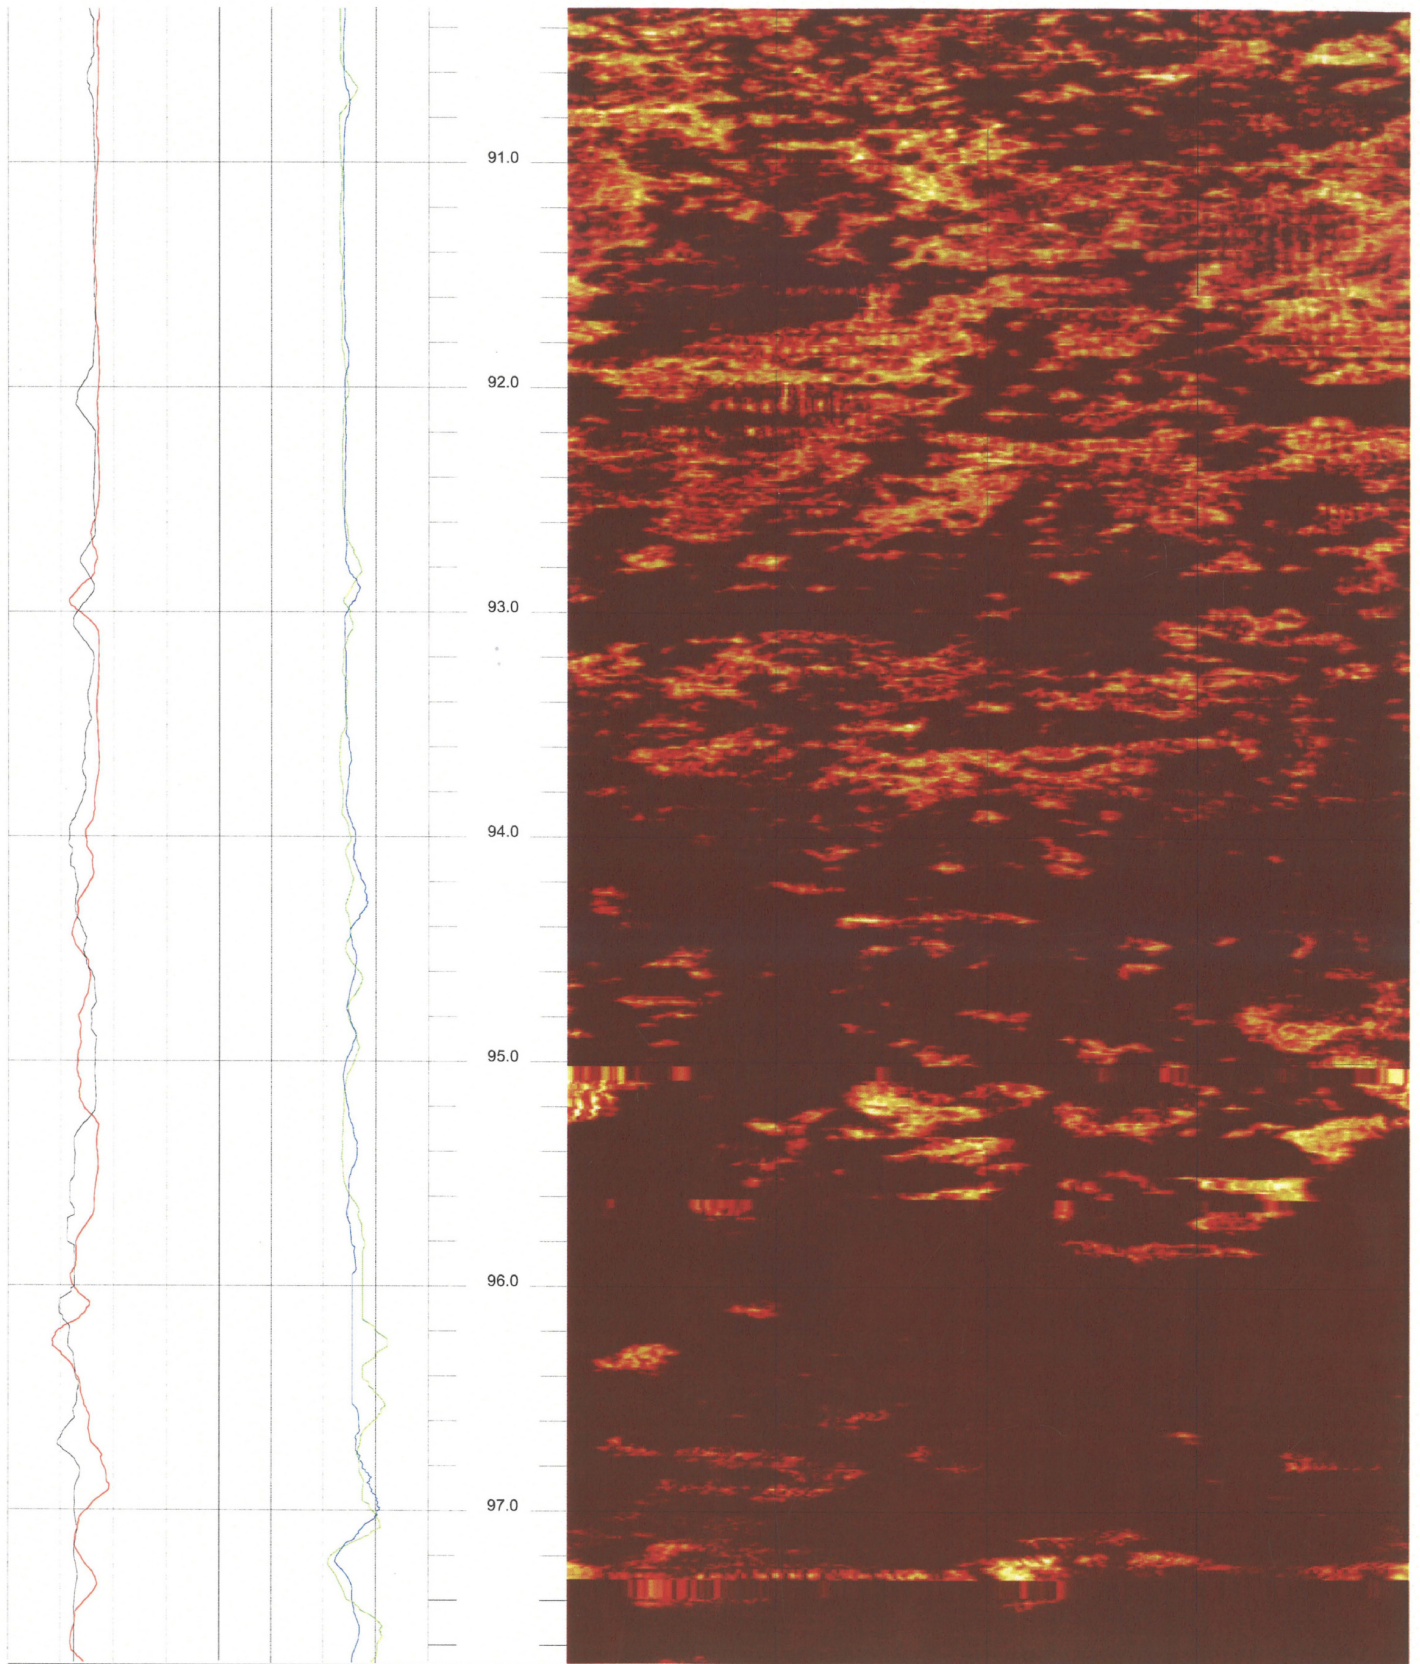

B-704 G (DH)

82.944 to 75.576ft

8

FPL Turkey Point COL Boring B-704 G (DH) Acoustic Televiewer based Caliper rev 1 Sheet 8 of 13

B-704 G (DH)

90.312 to 82.944ft

9

FPL Turkey Point COL Boring B-704 G (DH) Acoustic Televiewer based Caliper rev 1 Sheet 9 of 13

B-704 G (DH)

97.680 to 90.312ft

10

FPL Turkey Point COL Boring B-704 G (DH) Acoustic Televiewer based Caliper rev 1 Sheet 10 of 13

B-704 G (DH)

105.048 to 97.680ft

11

FPL Turkey Point COL Boring B-704 G (DH) Acoustic Televiewer based Caliper rev 1 Sheet 11 of 13