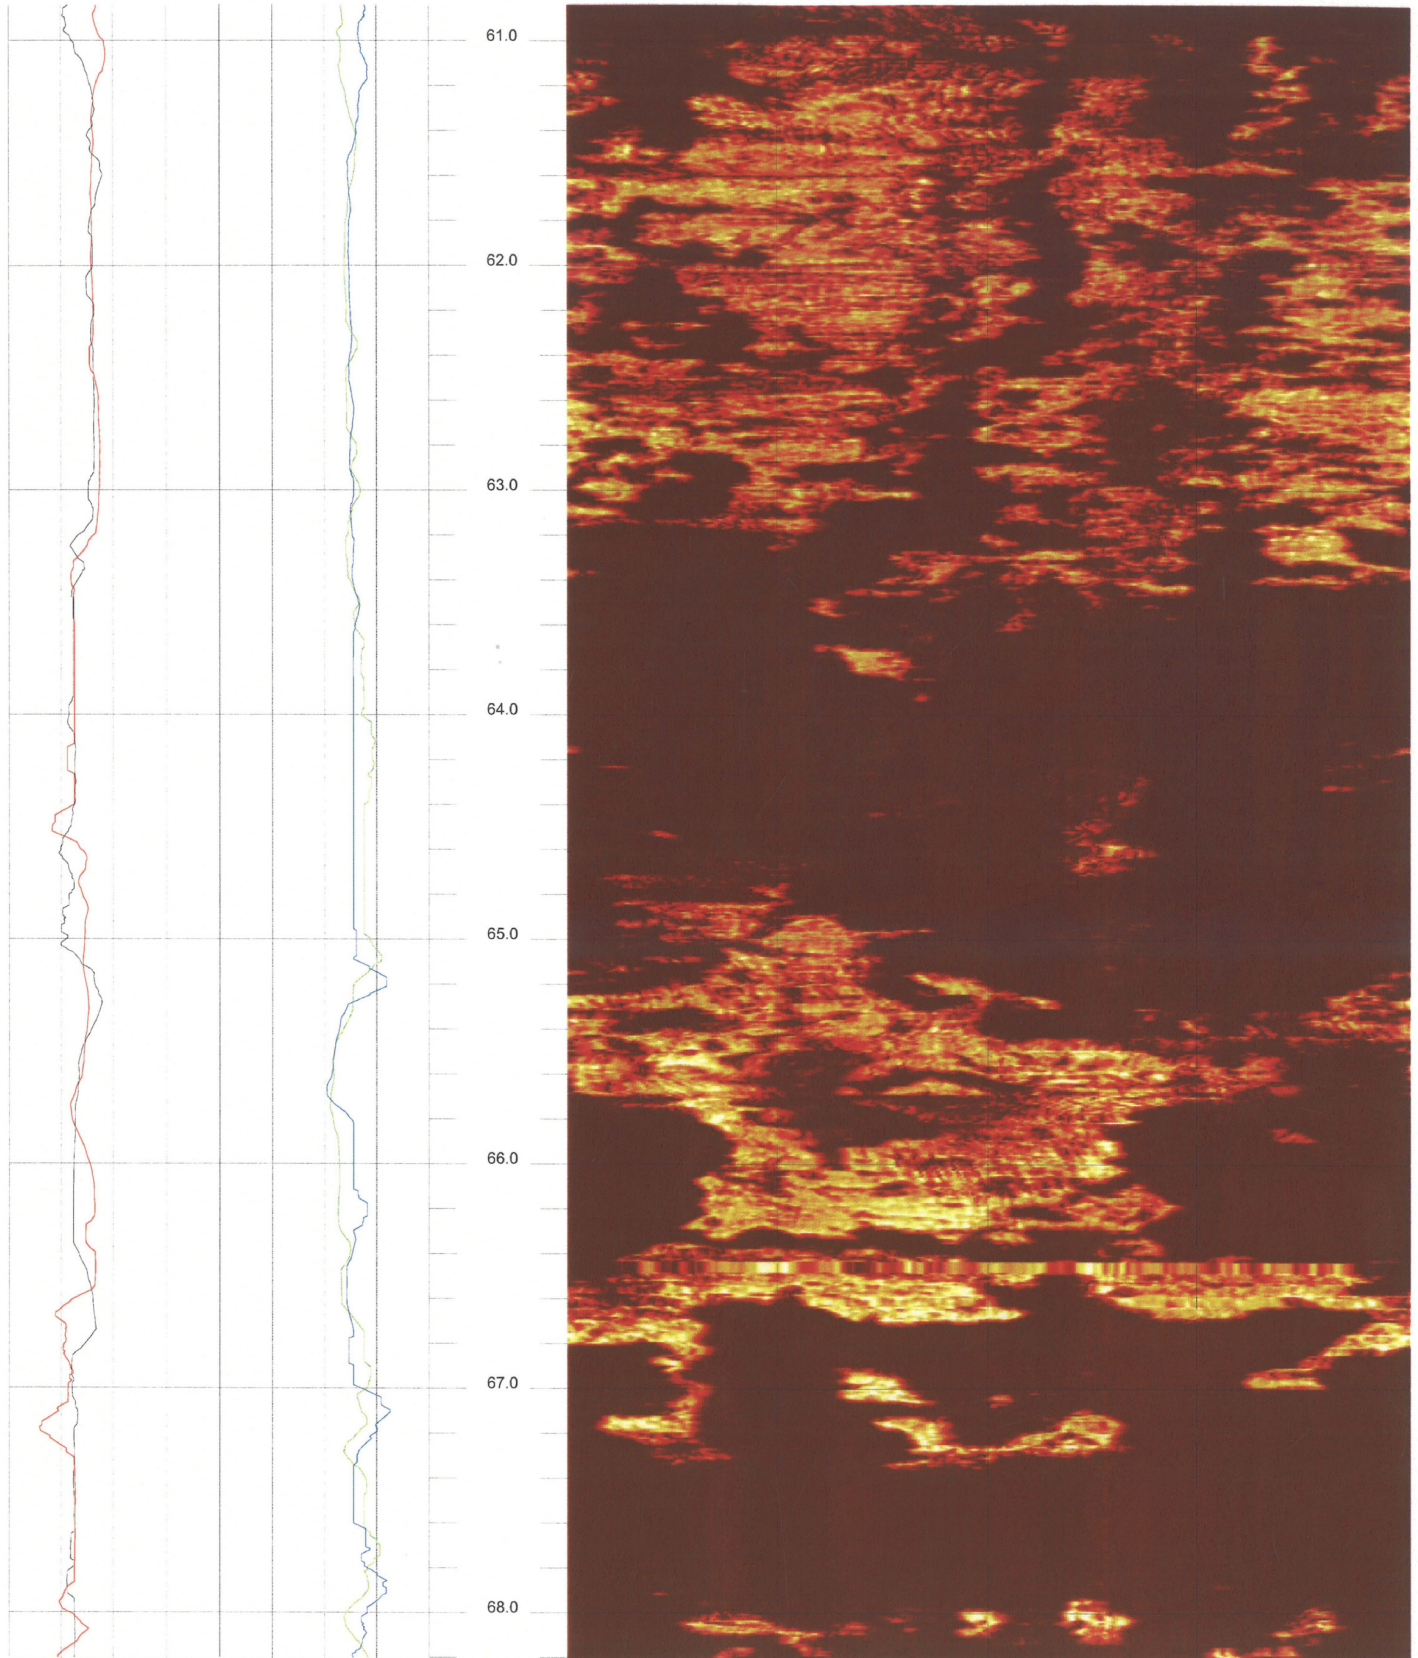

B-704 G (DH)

53.472 to 46.104ft

4

FPL Turkey Point COL Boring B-704 G (DH) Acoustic Televiewer based Caliper rev 1 Sheet 4 of 13

B-704 G (DH)

60.840 to 53.472ft

5

FPL Turkey Point COL Boring B-704 G (DH) Acoustic Televiewer based Caliper rev 1 Sheet 5 of 13

B-704 G (DH)

68.208 to 60.840ft

6

FPL Turkey Point COL Boring B-704 G (DH) Acoustic Televiewer based Caliper rev 1 Sheet 6 of 13

B-704 G (DH)

75.576 to 68.208ft

7

FPL Turkey Point COL Boring B-704 G (DH) Acoustic Televiwer based Caliper rev 1 Sheet 7 of 13