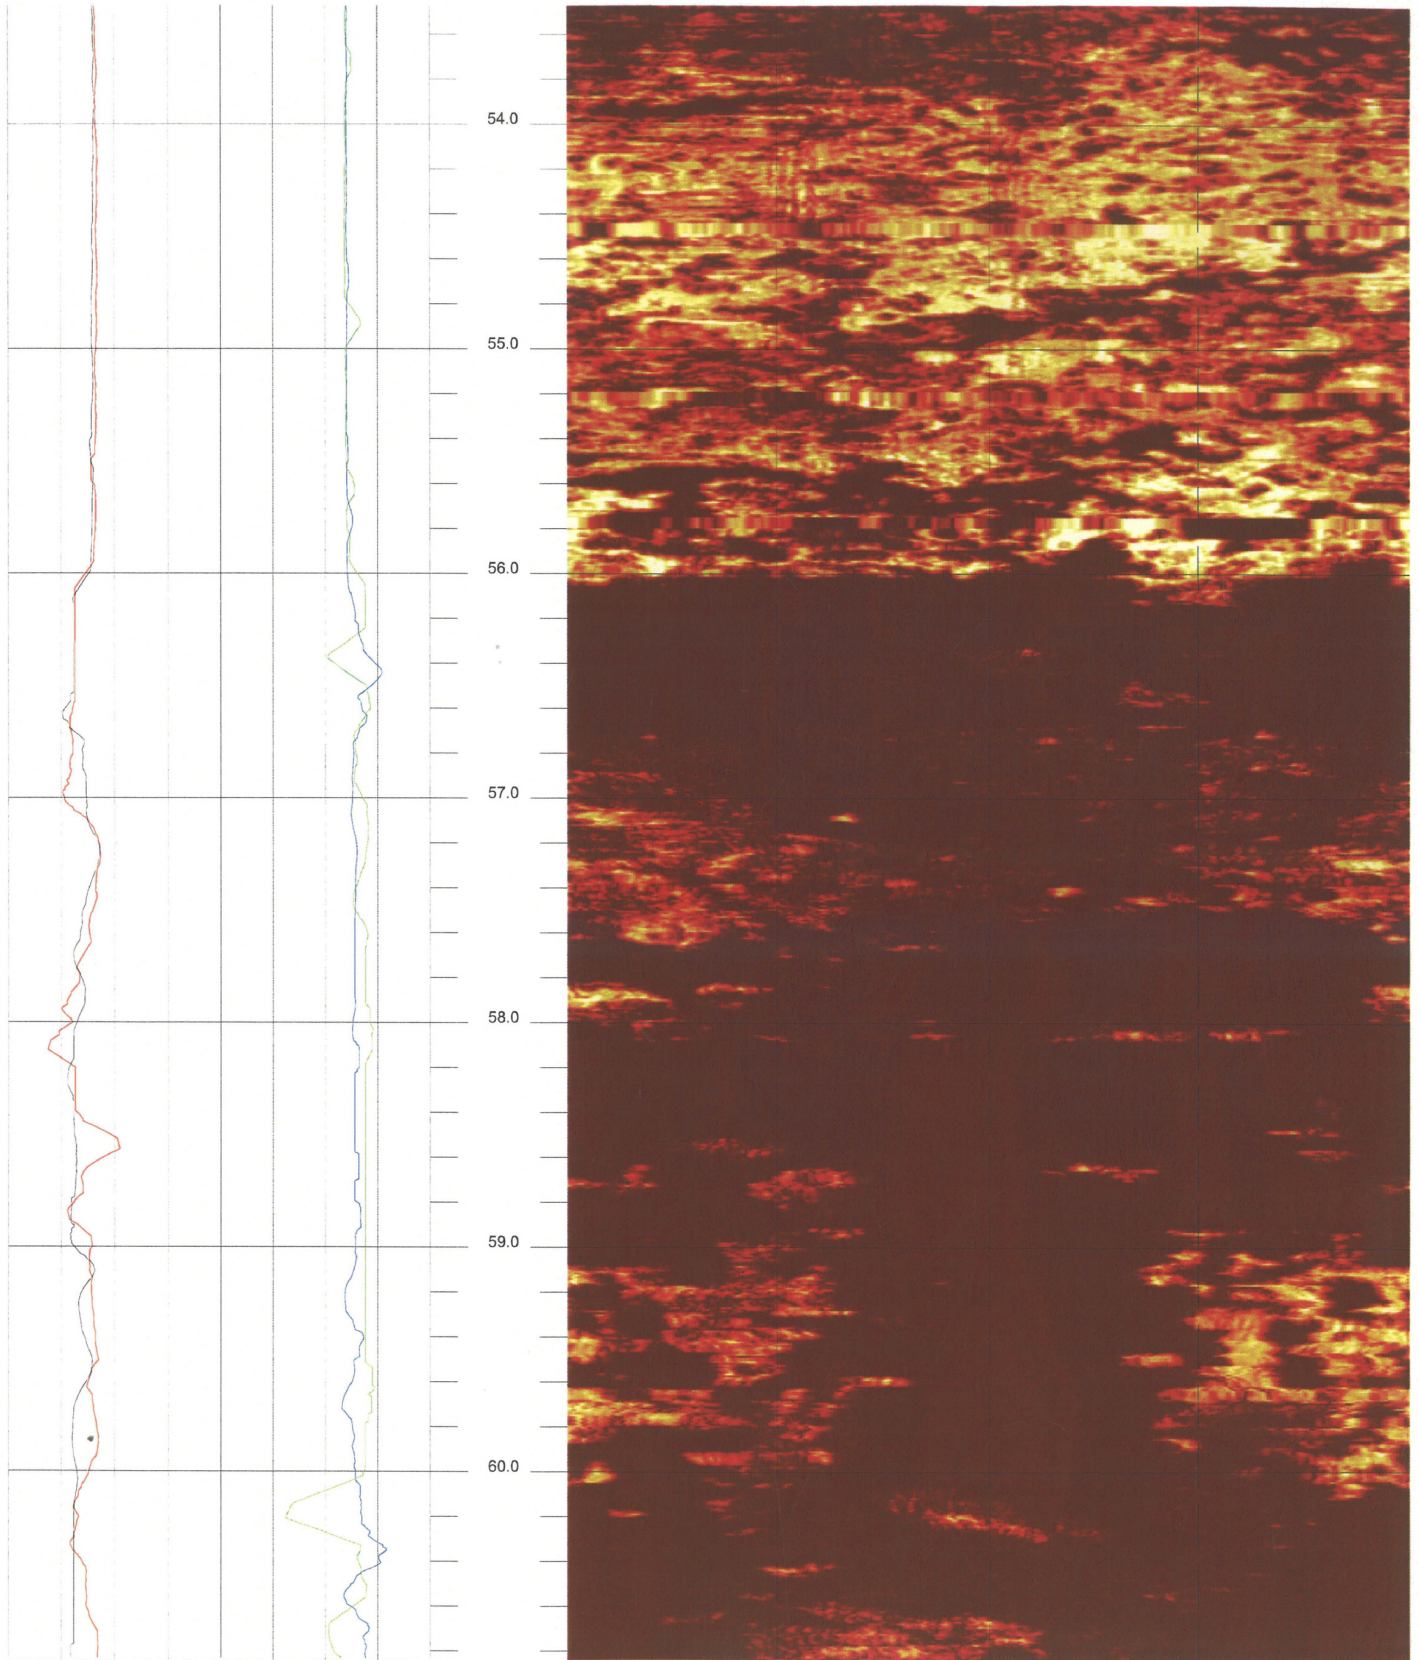

B-704 G (DH)

53.472 to 46.104ft

4

FPL Turkey Point COL Boring B-704 G (DH) Acoustic Televiewer based Caliper rev 1 Sheet 4 of 13

B-704 G (DH)

60.840 to 53.472ft

5

FPL Turkey Point COL Boring B-704 G (DH) Acoustic Televiewer based Caliper rev 1 Sheet 5 of 13

B-704 G (DH)

68.208 to 60.840ft

6

FPL Turkey Point COL Boring B-704 G (DH) Acoustic Televiewer based Caliper rev 1 Sheet 6 of 13

B-704 G (DH)

75.576 to 68.208ft

7

FPL Turkey Point COL Boring B-704 G (DH) Acoustic Televiwer based Caliper rev 1 Sheet 7 of 13