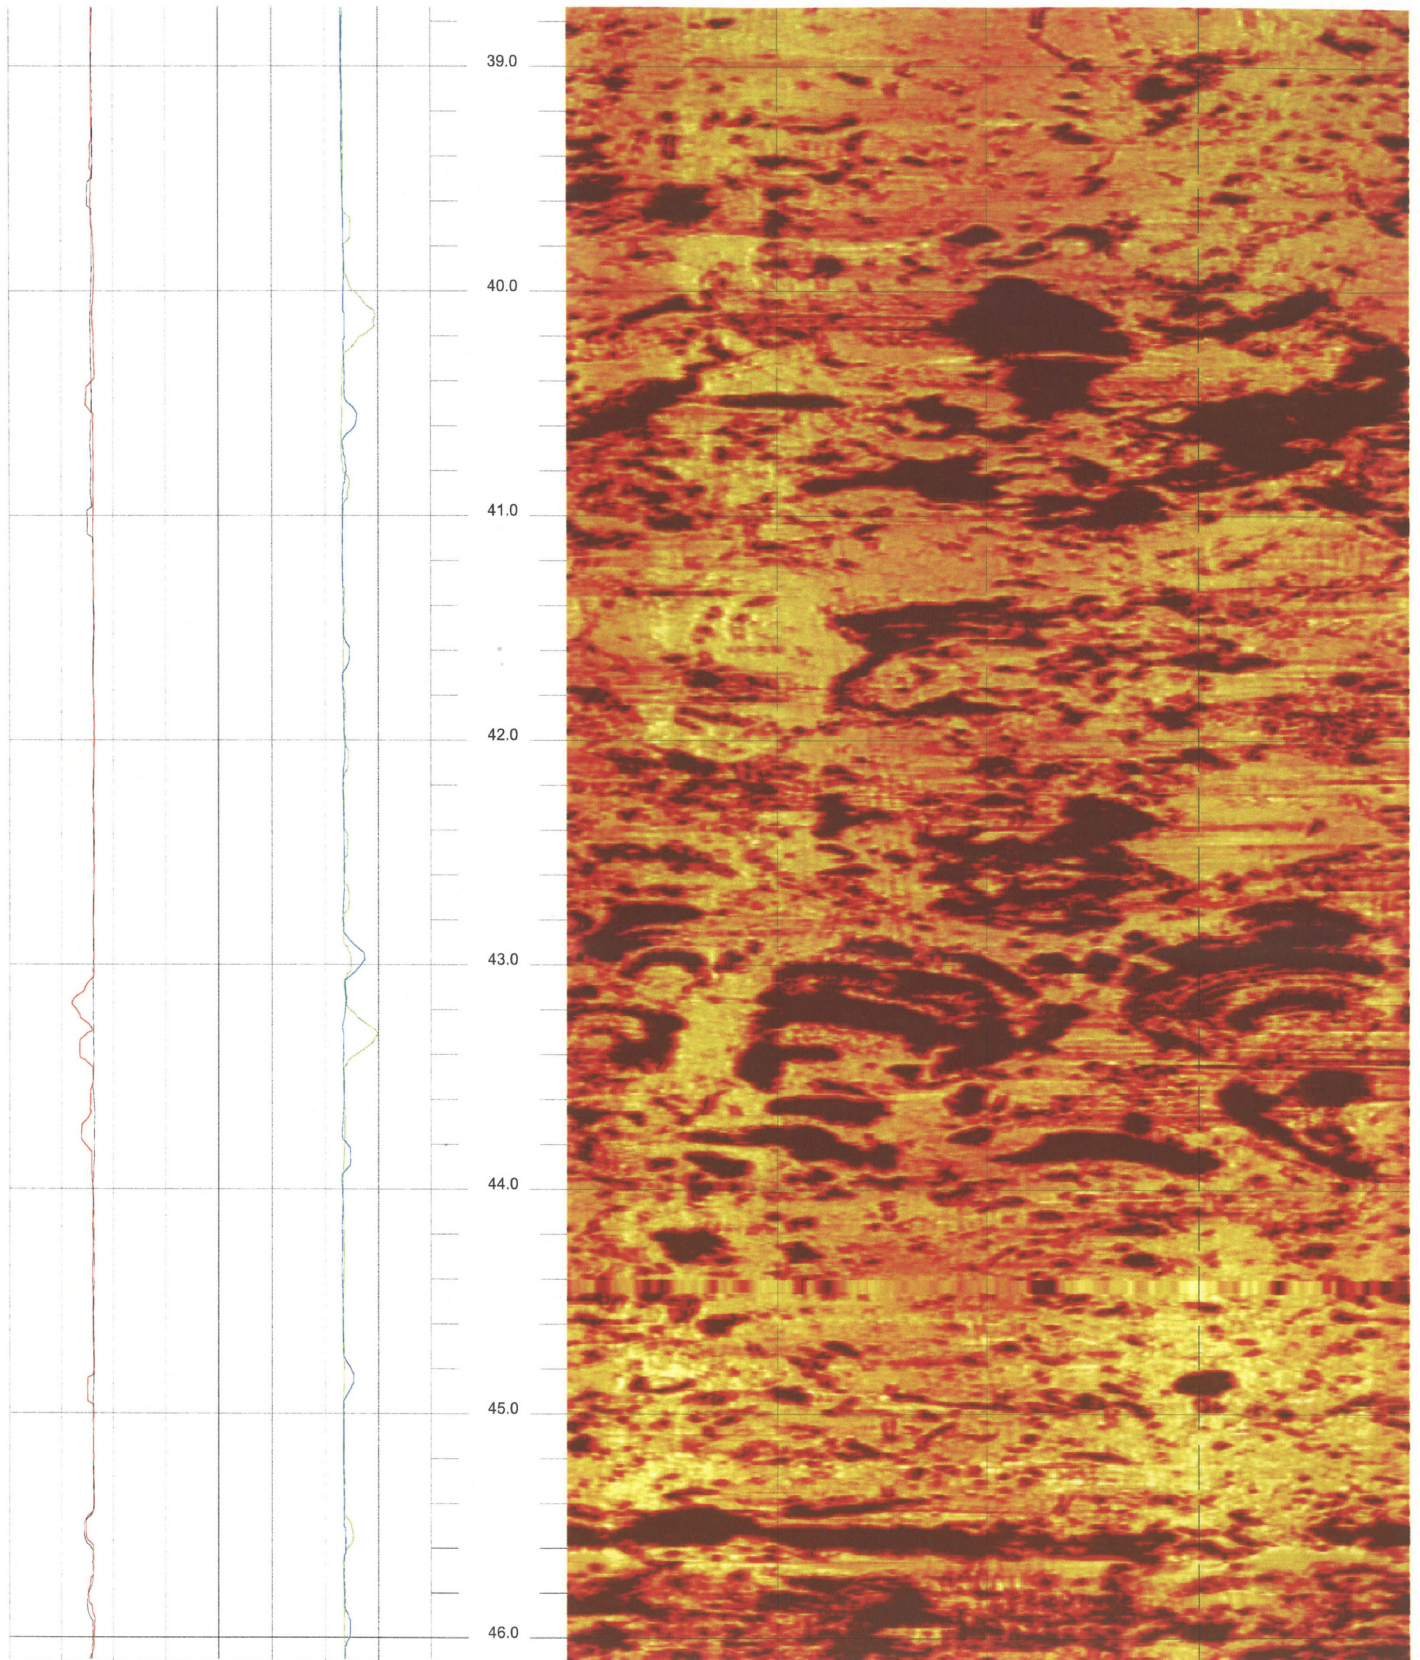

B-704 G (DH)

31.368 to 24.000ft

1

FPL Turkey Point COL Boring B-704 G (DH) Acoustic Televiewer based Caliper rev 1 Sheet 1 of 13

B-704 G (DH)

38.736 to 31.368ft

2

FPL Turkey Point COL Boring B-704 G (DH) Acoustic Televiewer based Caliper rev 1 Sheet 2 of 13

B-704 G (DH)

46.104 to 38.736ft

3

FPL Turkey Point COL Boring B-704 G (DH) Acoustic Televiewer based Caliper rev 1 Sheet 3 of 13