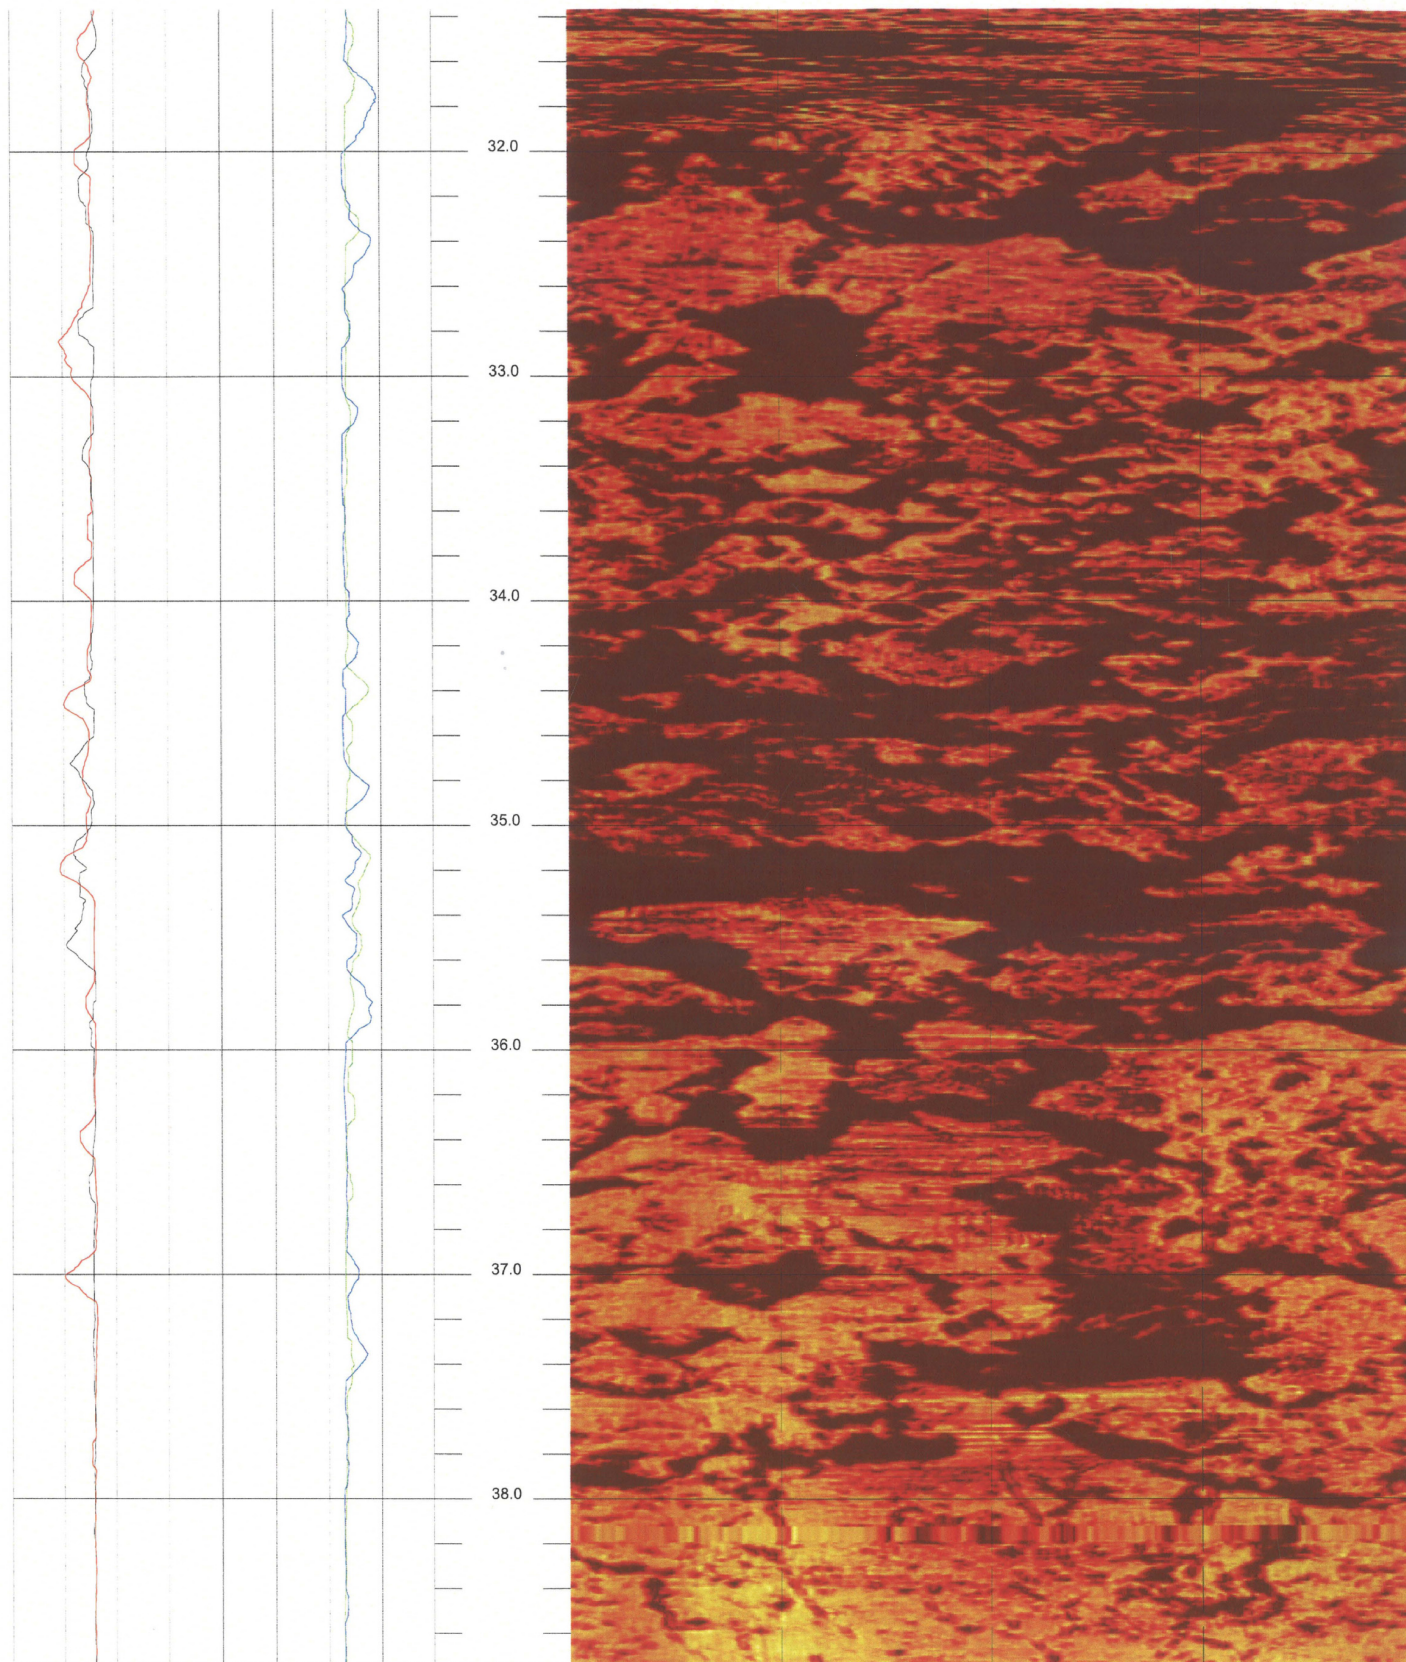

B-704 G (DH)

31.368 to 24.000ft

1

FPL Turkey Point COL Boring B-704 G (DH) Acoustic Televiewer based Caliper rev 1 Sheet 1 of 13

B-704 G (DH)

38.736 to 31.368ft

2

FPL Turkey Point COL Boring B-704 G (DH) Acoustic Televiewer based Caliper rev 1 Sheet 2 of 13

B-704 G (DH)

46.104 to 38.736ft

3

FPL Turkey Point COL Boring B-704 G (DH) Acoustic Televiewer based Caliper rev 1 Sheet 3 of 13