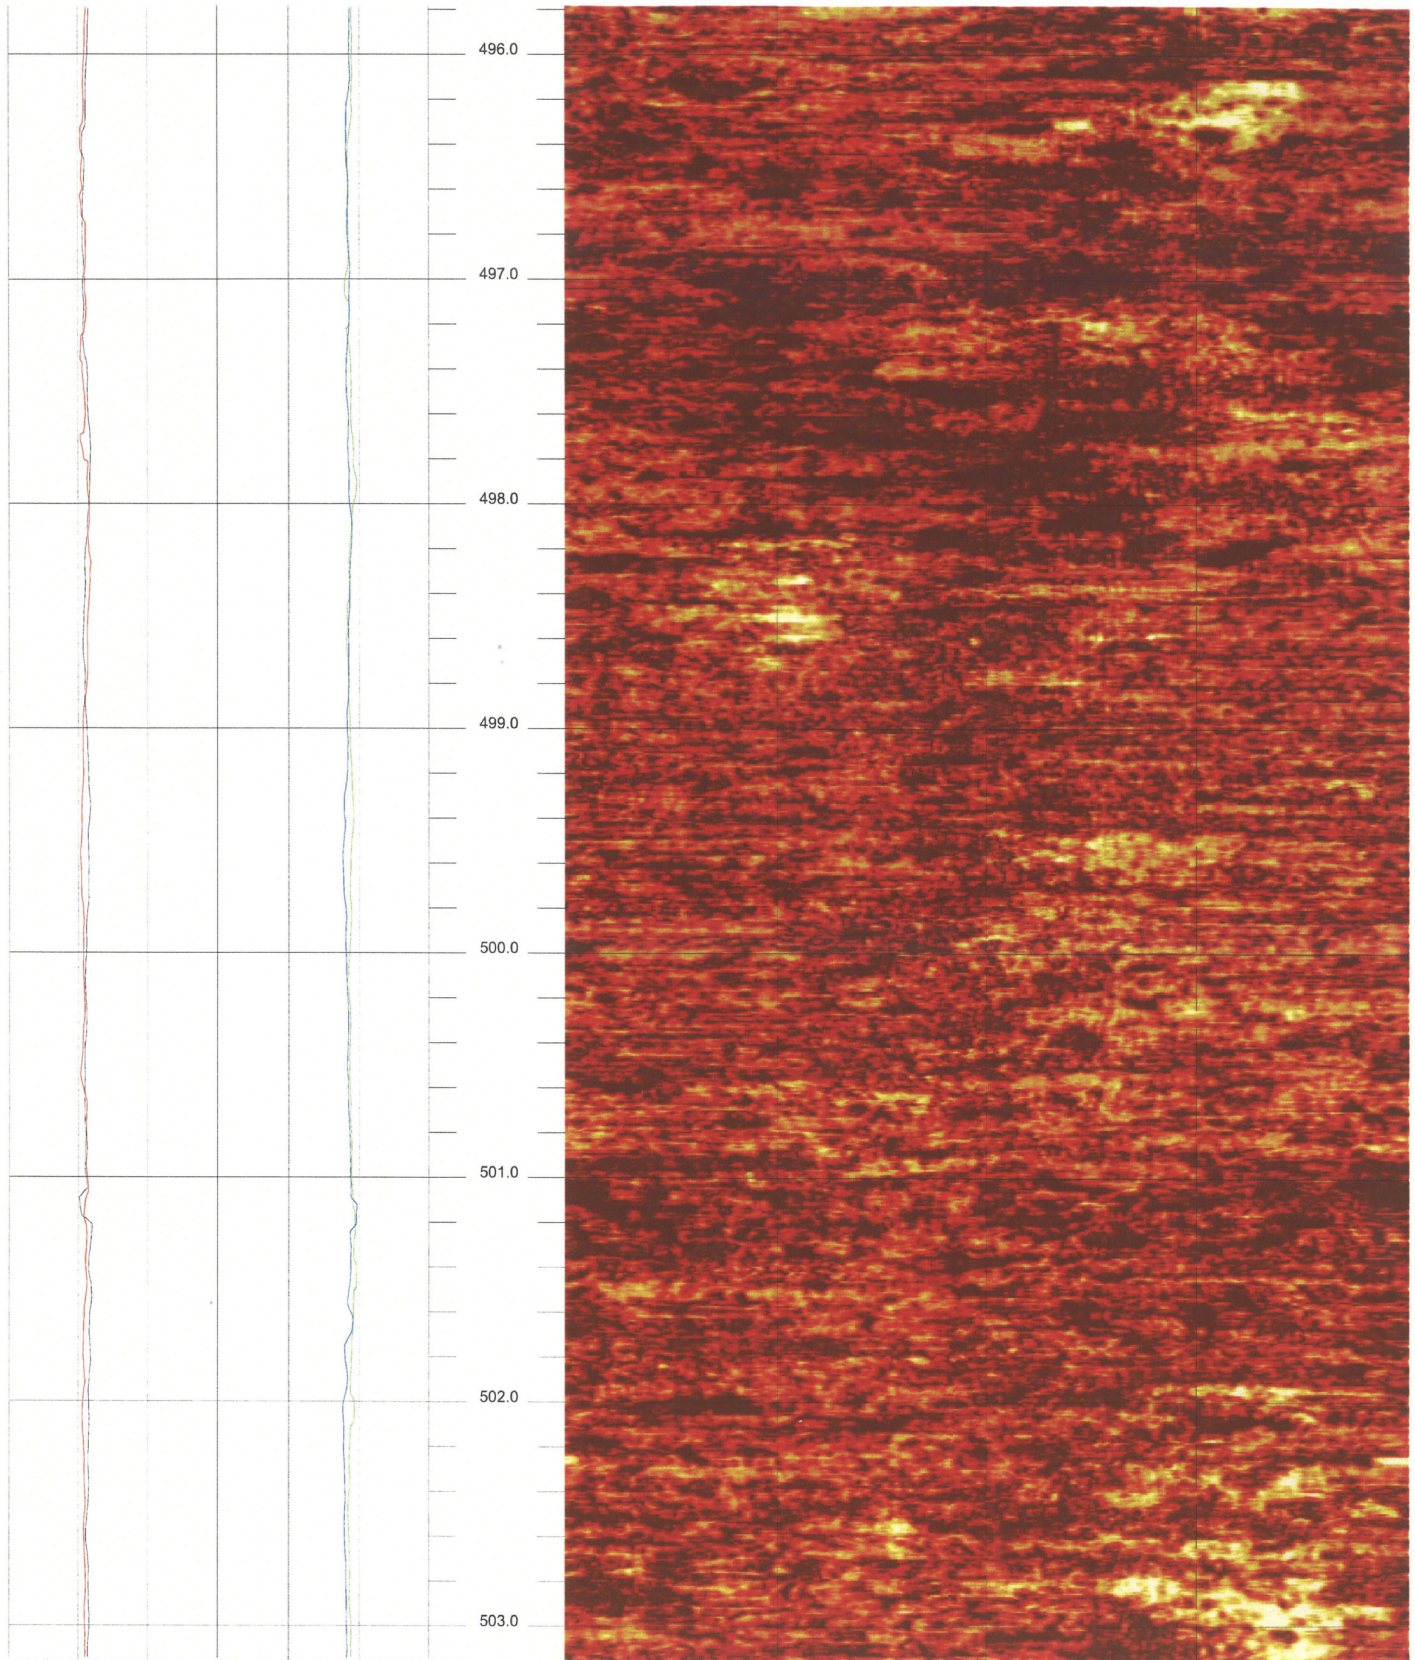

B-701 (DH) LOWER SECTION

481.048 to 473.680ft

11

FPL Turkey Point COL Boring B-701 (DH) lower section Acoustic Televiwer based Caliper rev 1 Sheet 11 of 29

B-701 (DH) LOWER SECTION

488.416 to 481.048ft

12

FPL Turkey Point COL Boring B-701 (DH) lower section Acoustic Televiewer based Caliper rev 1 Sheet 12 of 29

B-701 (DH) LOWER SECTION

495.784 to 488.416ft

FPL Turkey Point COL Boring B-701 (DH) lower section Acoustic Televiwer based Caliper rev 1 Sheet 13 of 29

B-701 (DH) LOWER SECTION

503.152 to 495.784ft