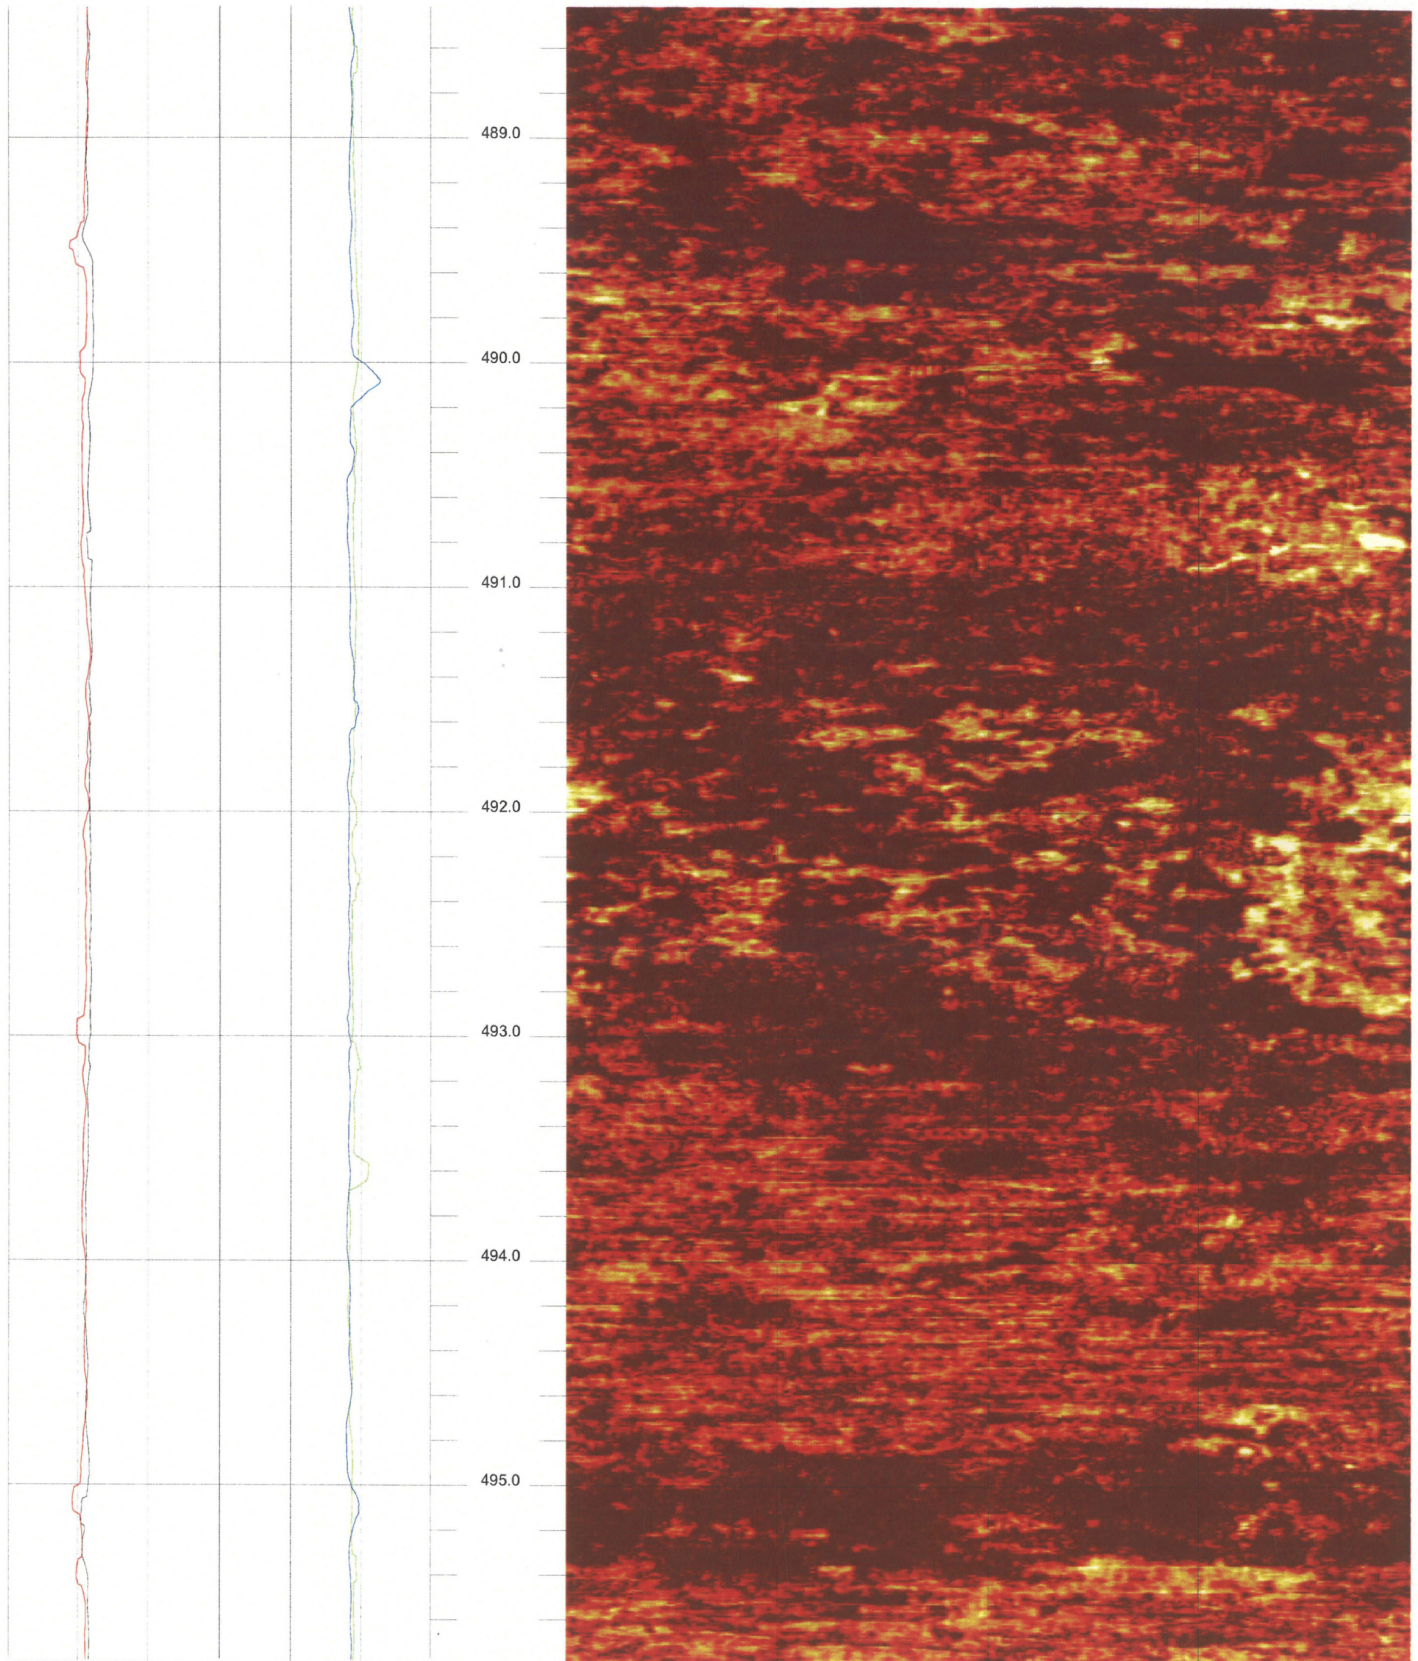

B-701 (DH) LOWER SECTION

481.048 to 473.680ft

11

FPL Turkey Point COL Boring B-701 (DH) lower section Acoustic Televiwer based Caliper rev 1 Sheet 11 of 29

B-701 (DH) LOWER SECTION

488.416 to 481.048ft

12

FPL Turkey Point COL Boring B-701 (DH) lower section Acoustic Televiewer based Caliper rev 1 Sheet 12 of 29

B-701 (DH) LOWER SECTION

495.784 to 488.416ft

FPL Turkey Point COL Boring B-701 (DH) lower section Acoustic Televiwer based Caliper rev 1 Sheet 13 of 29

B-701 (DH) LOWER SECTION

503.152 to 495.784ft