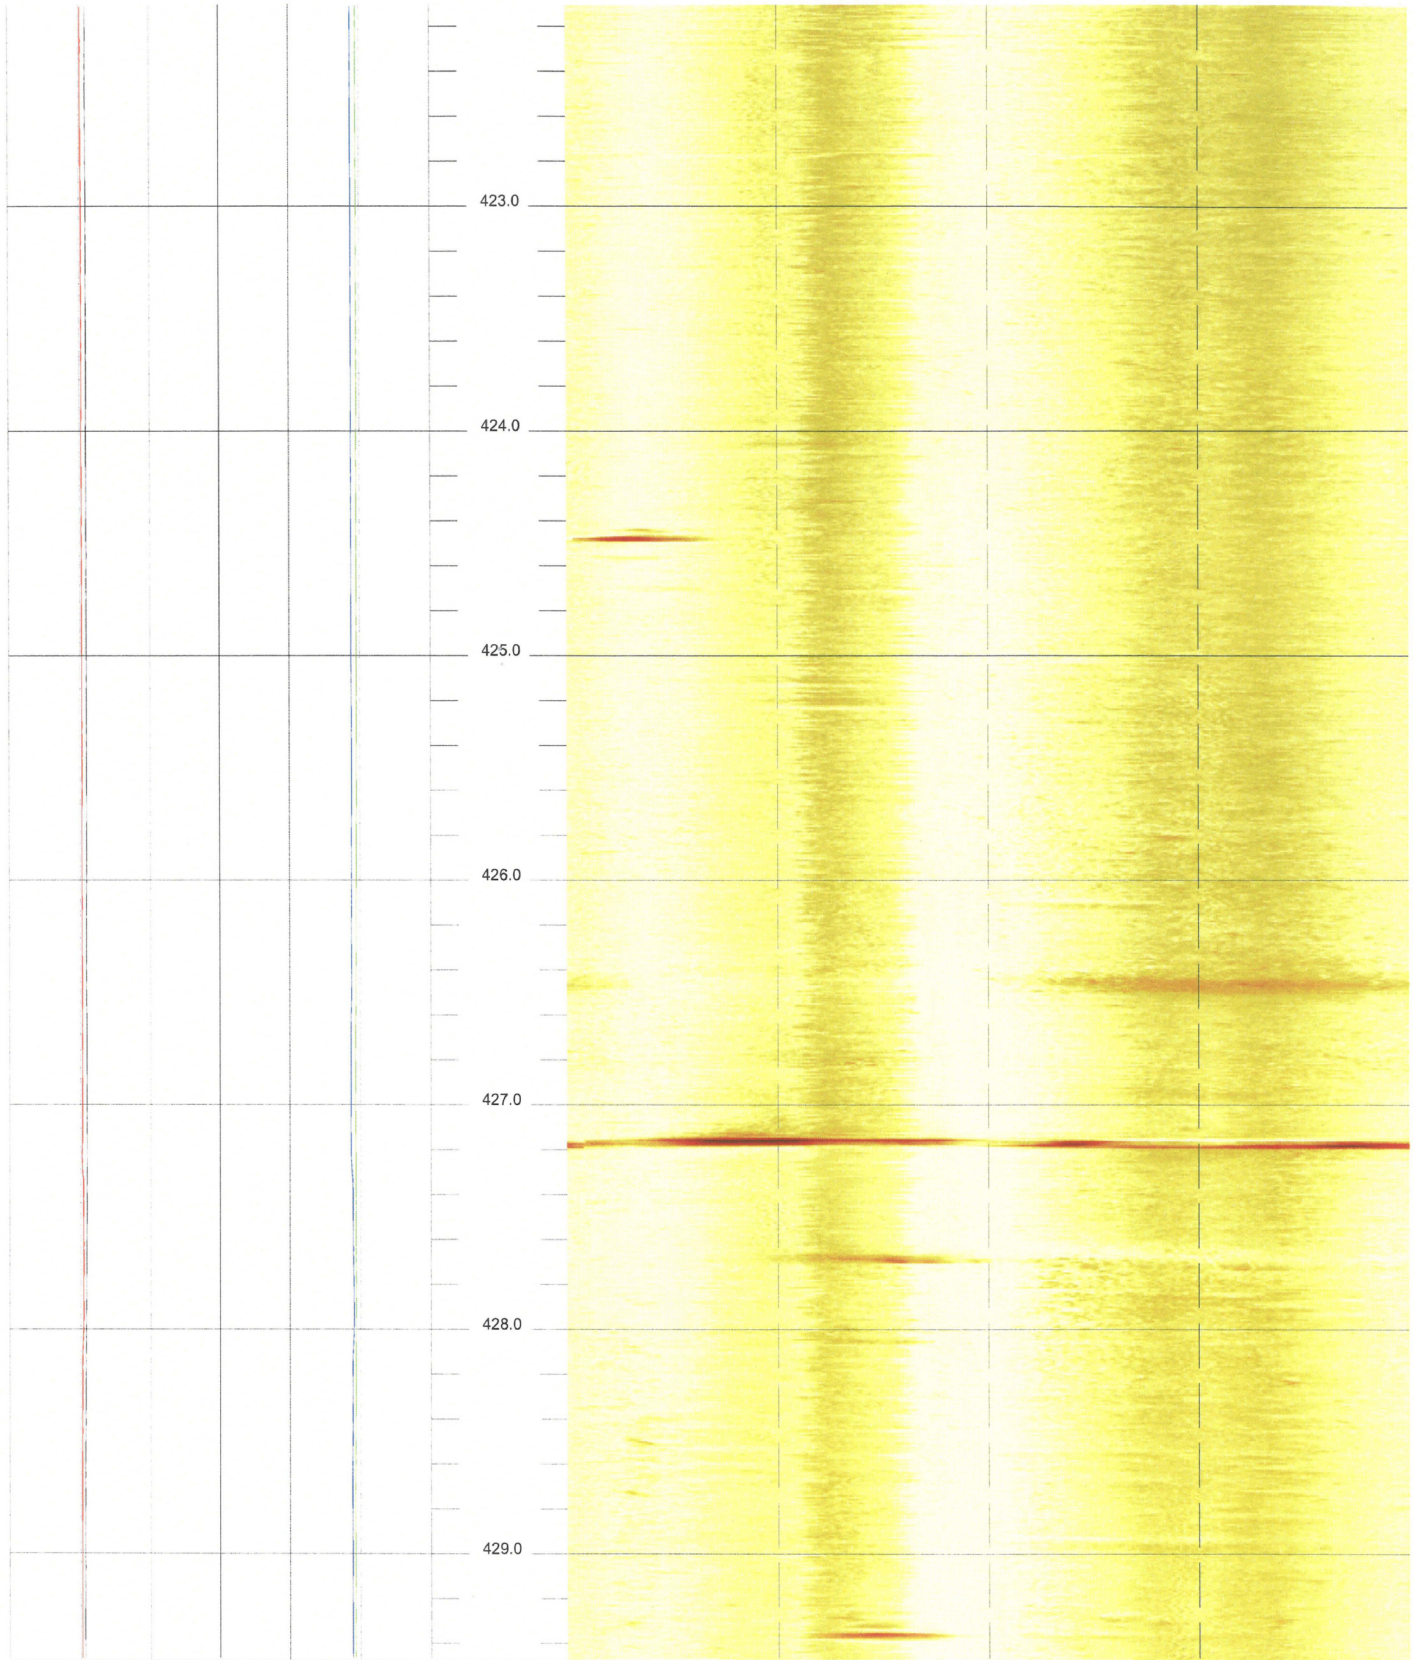

B-701 (DH) LOWER SECTION

422.104 to 414.736ft

3

FPL Turkey Point COL Boring B-701 (DH) lower section Acoustic Televiewer based Caliper rev 1 Sheet 3 of 29

B-701 (DH) LOWER SECTION

429.472 to 422.104ft

4

FPL Turkey Point COL Boring B-701 (DH) lower section Acoustic Televiewer based Caliper rev 1 Sheet 4 of 29

B-701 (DH) LOWER SECTION

436.840 to 429.472ft

5

FPL Turkey Point COL Boring B-701 (DH) lower section Acoustic Televiewer based Caliper rev 1 Sheet 5 of 29

B-701 (DH) LOWER SECTION

444.208 to 436.840ft

6

FPL Turkey Point COL Boring B-701 (DH) lower section Acoustic Televiewer based Caliper rev 1 Sheet 6 of 29