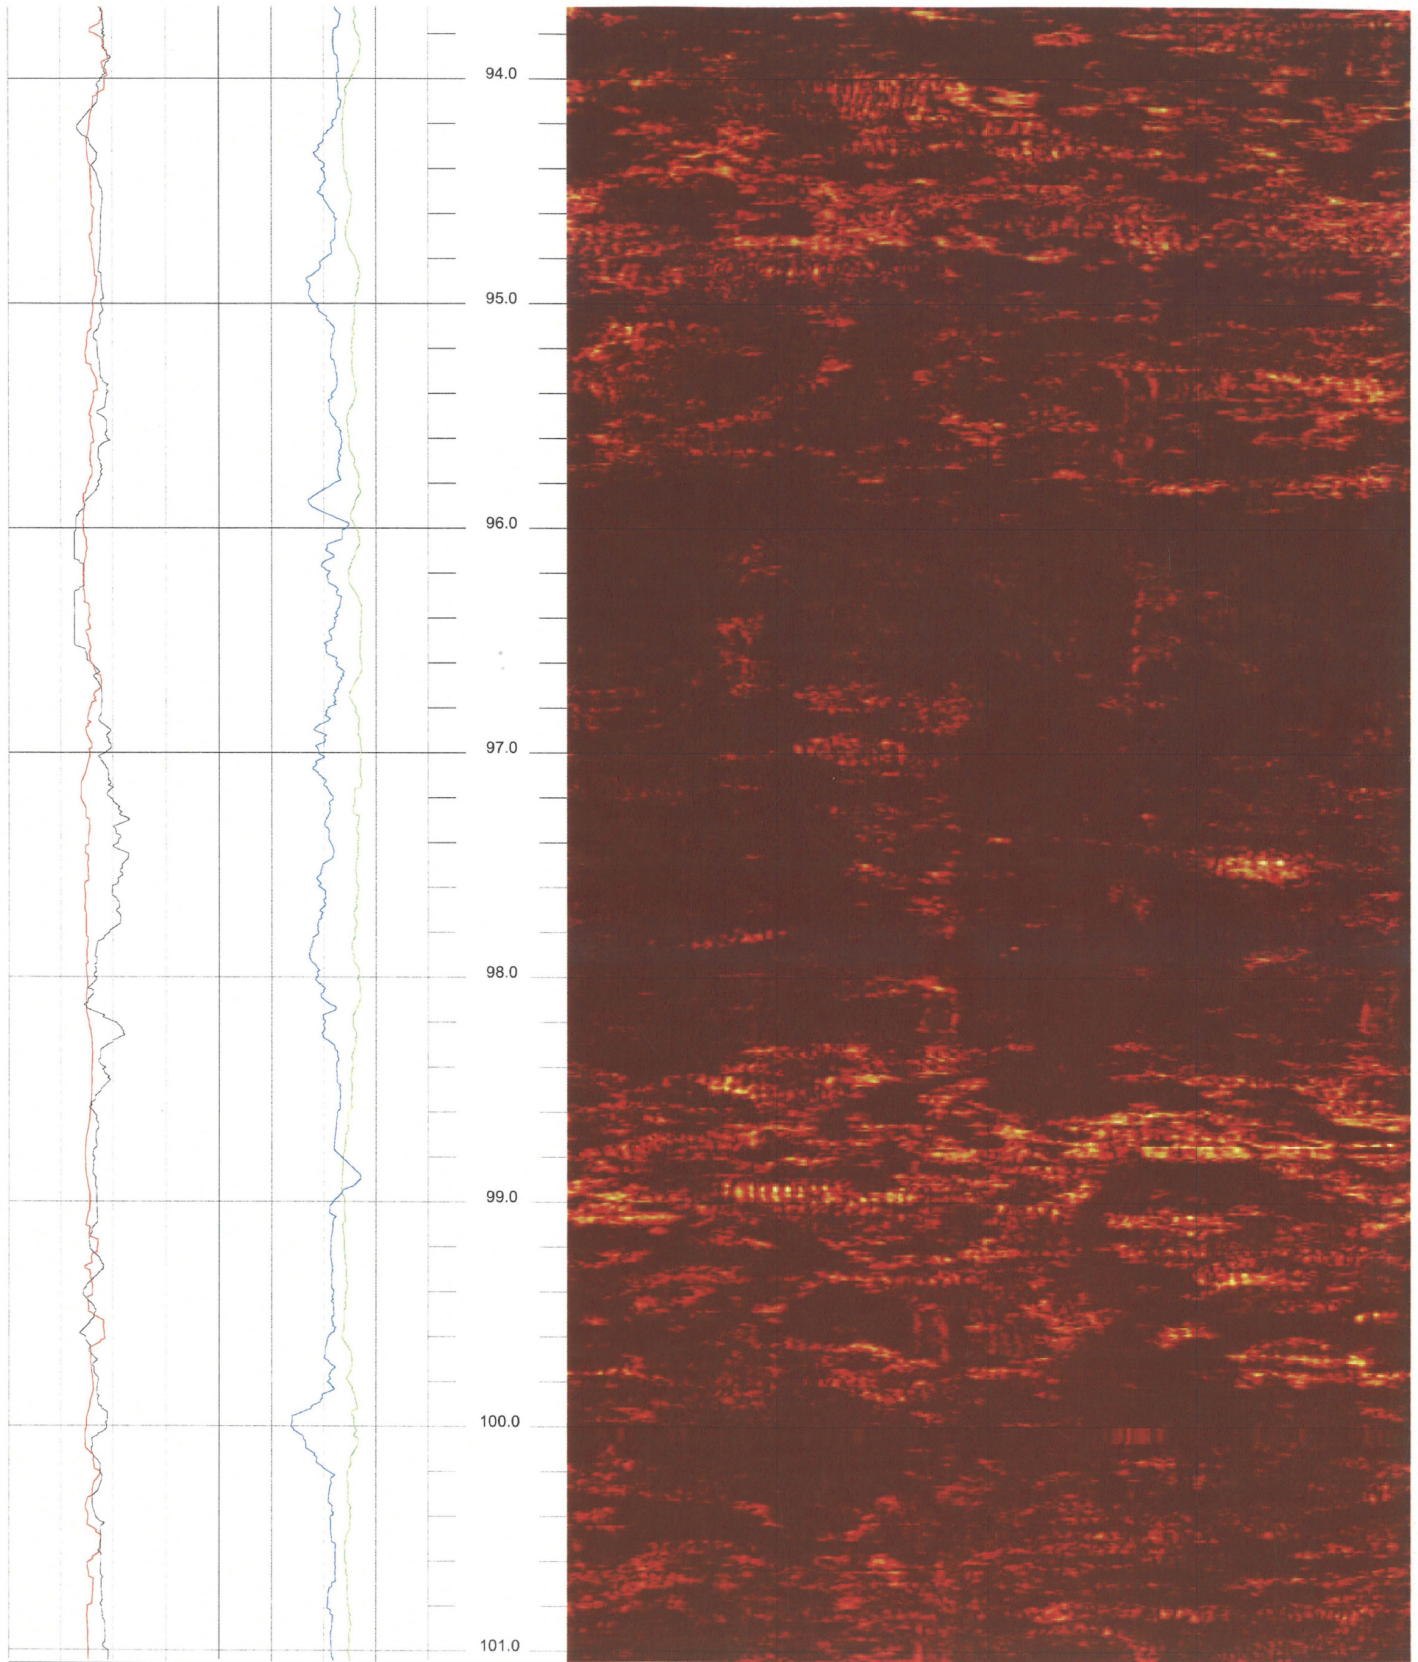

B-608 (DH)

78.944 to 71.576ft

8

FPL Turkey Point COL Boring B-608 (DH) Acoustic Televiewer based Caliper rev 1 Sheet 8 of 14

B-608 (DH)

86.312 to 78.944ft

9

FPL Turkey Point COL Boring B-608 (DH) Acoustic Televiewer based Caliper rev 1 Sheet 9 of 14

B-608 (DH)

93.680 to 86.312ft

10

FPL Turkey Point COL Boring B-608 (DH) Acoustic Televiewer based Caliper rev 1 Sheet 10 of 14

B-608 (DH)

101.048 to 93.680ft

11

FPL Turkey Point COL Boring B-608 (DH) Acoustic Televiewer based Caliper rev 1 Sheet 11 of 14

B-608 (DH)

108.416 to 101.048ft

12

FPL Turkey Point COL Boring B-608 (DH) Acoustic Televiwer based Caliper rev 1 Sheet 12 of 14