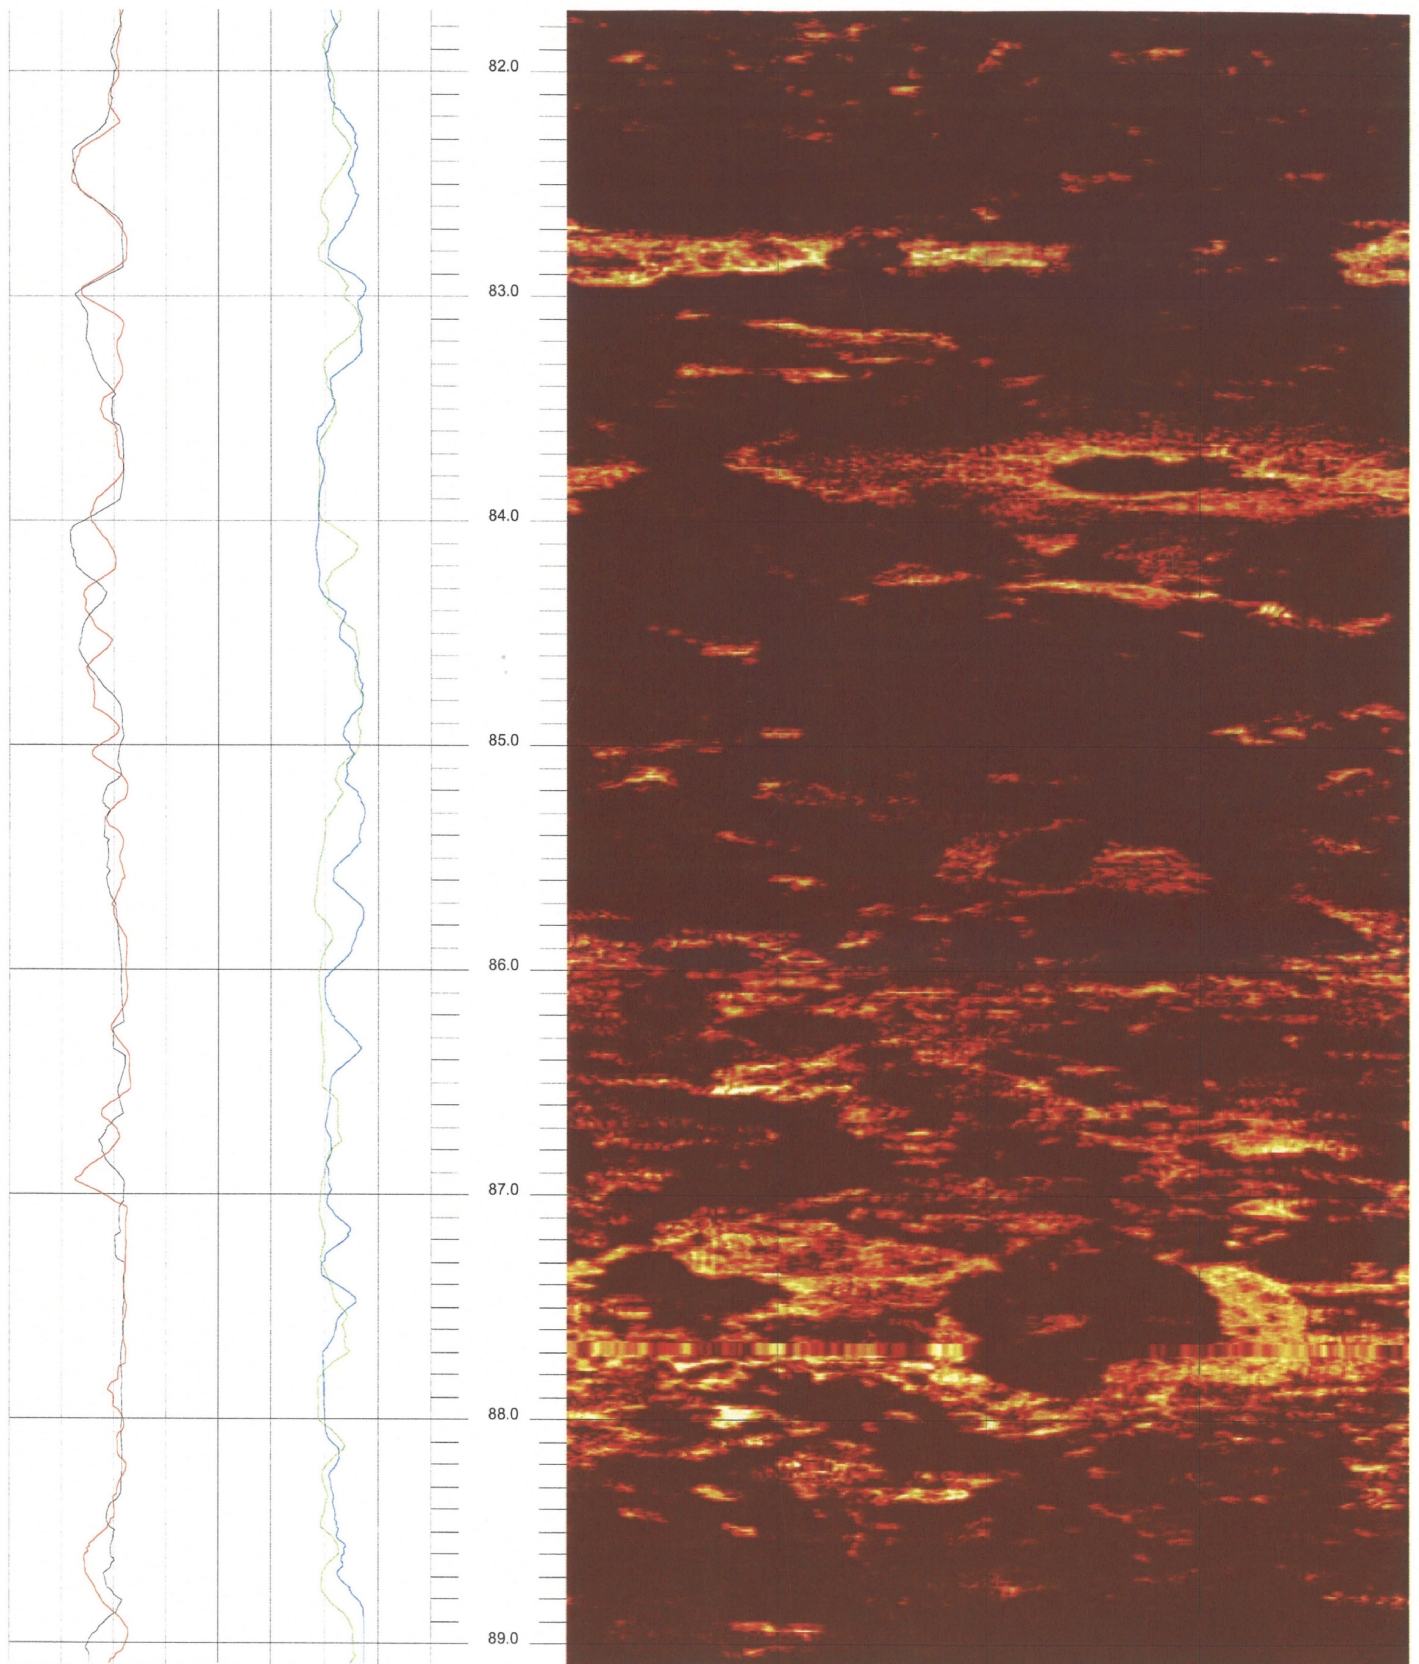

B-604 (DH)

74.358 to 66.990ft

7

FPL Turkey Point COL Boring B-604 (DH) Acoustic Televiwer based Caliper rev 1 Sheet 7 of 14

B-604 (DH)

81.726 to 74.358ft

8

FPL Turkey Point COL Boring B-604 (DH) Acoustic Televiwer based Caliper rev 1 Sheet 8 of 14

B-604 (DH)

89.094 to 81.726ft

9

FPL Turkey Point COL Boring B-604 (DH) Acoustic Televiwer based Caliper rev 1 Sheet 9 of 14

B-604 (DH)

96.462 to 89.094ft

10

FPL Turkey Point COL Boring B-604 (DH) Acoustic Televiwer based Caliper rev 1 Sheet 10 of 14

B-604 (DH)

103.830 to 96.462ft

11

FPL Turkey Point COL Boring B-604 (DH) Acoustic Televiewer based Caliper rev 1 Sheet 11 of 14