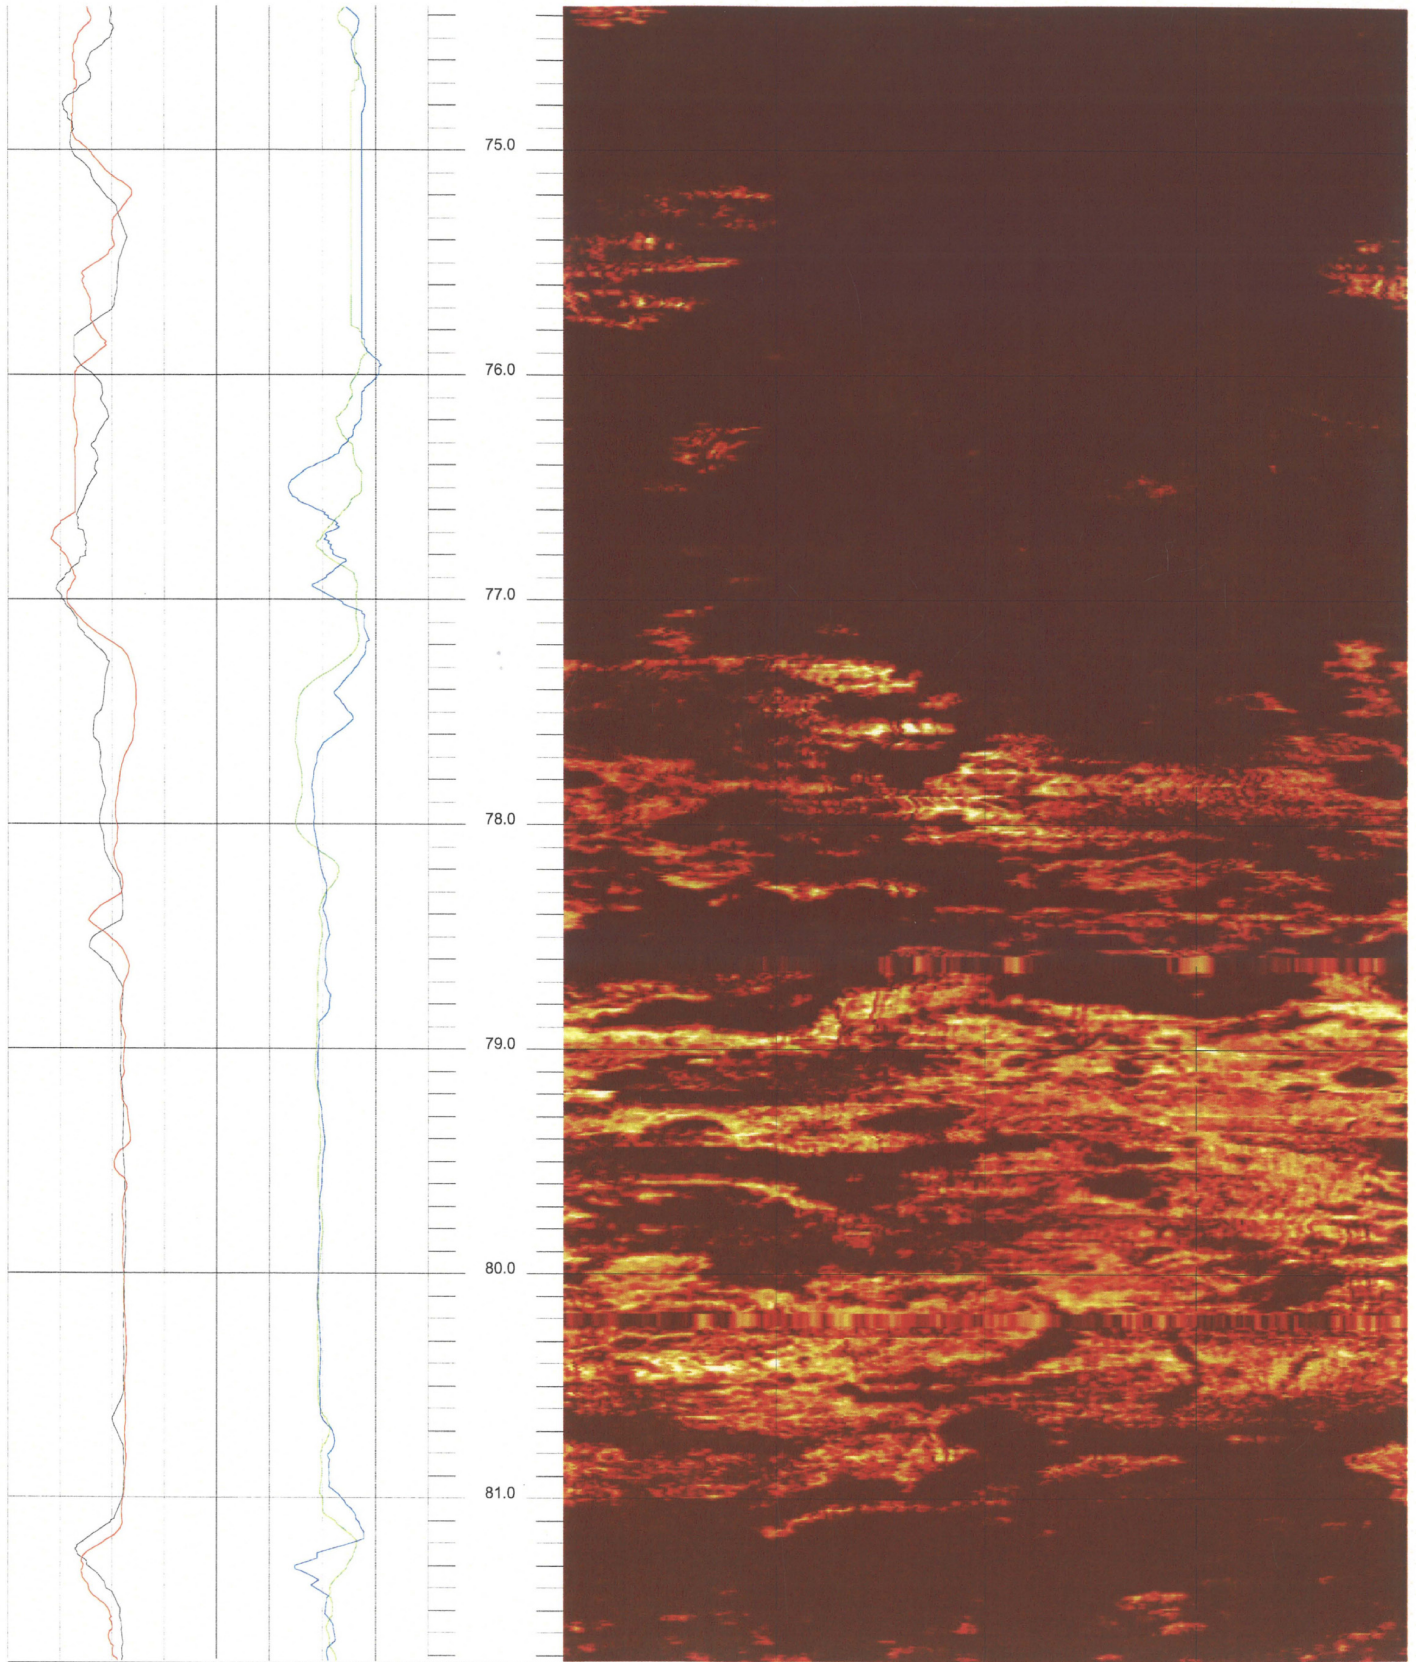

B-604 (DH)

74.358 to 66.990ft

7

FPL Turkey Point COL Boring B-604 (DH) Acoustic Televiwer based Caliper rev 1 Sheet 7 of 14

B-604 (DH)

81.726 to 74.358ft

8

FPL Turkey Point COL Boring B-604 (DH) Acoustic Televiwer based Caliper rev 1 Sheet 8 of 14

B-604 (DH)

89.094 to 81.726ft

9

FPL Turkey Point COL Boring B-604 (DH) Acoustic Televiwer based Caliper rev 1 Sheet 9 of 14

B-604 (DH)

96.462 to 89.094ft

10

FPL Turkey Point COL Boring B-604 (DH) Acoustic Televiwer based Caliper rev 1 Sheet 10 of 14

B-604 (DH)

103.830 to 96.462ft

11

FPL Turkey Point COL Boring B-604 (DH) Acoustic Televiewer based Caliper rev 1 Sheet 11 of 14