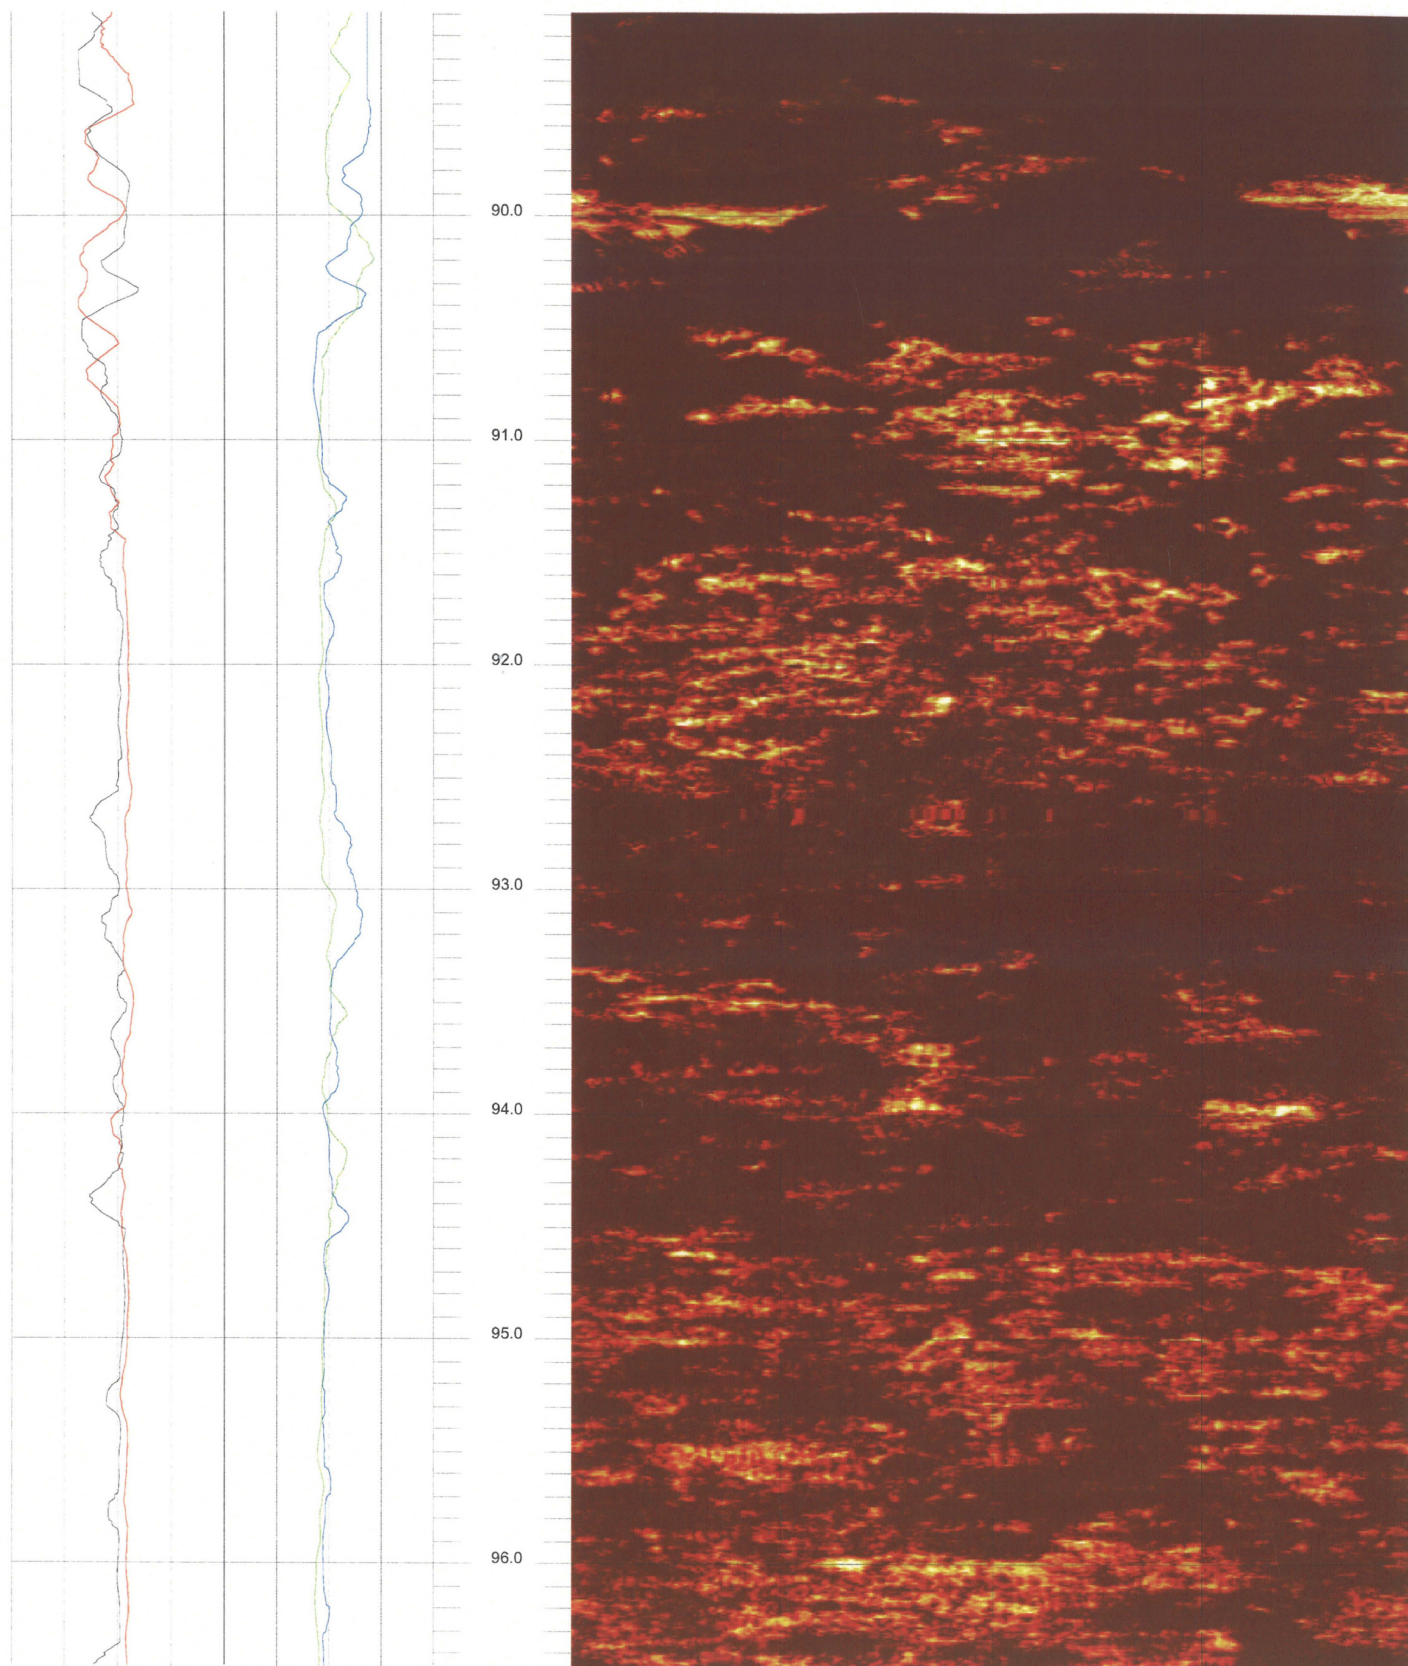

B-604 (DH)

74.358 to 66.990ft

7

FPL Turkey Point COL Boring B-604 (DH) Acoustic Televiwer based Caliper rev 1 Sheet 7 of 14

B-604 (DH)

81.726 to 74.358ft

8

FPL Turkey Point COL Boring B-604 (DH) Acoustic Televiwer based Caliper rev 1 Sheet 8 of 14

B-604 (DH)

89.094 to 81.726ft

9

FPL Turkey Point COL Boring B-604 (DH) Acoustic Televiwer based Caliper rev 1 Sheet 9 of 14

B-604 (DH)

96.462 to 89.094ft

10

FPL Turkey Point COL Boring B-604 (DH) Acoustic Televiwer based Caliper rev 1 Sheet 10 of 14

B-604 (DH)

103.830 to 96.462ft

11

FPL Turkey Point COL Boring B-604 (DH) Acoustic Televiewer based Caliper rev 1 Sheet 11 of 14