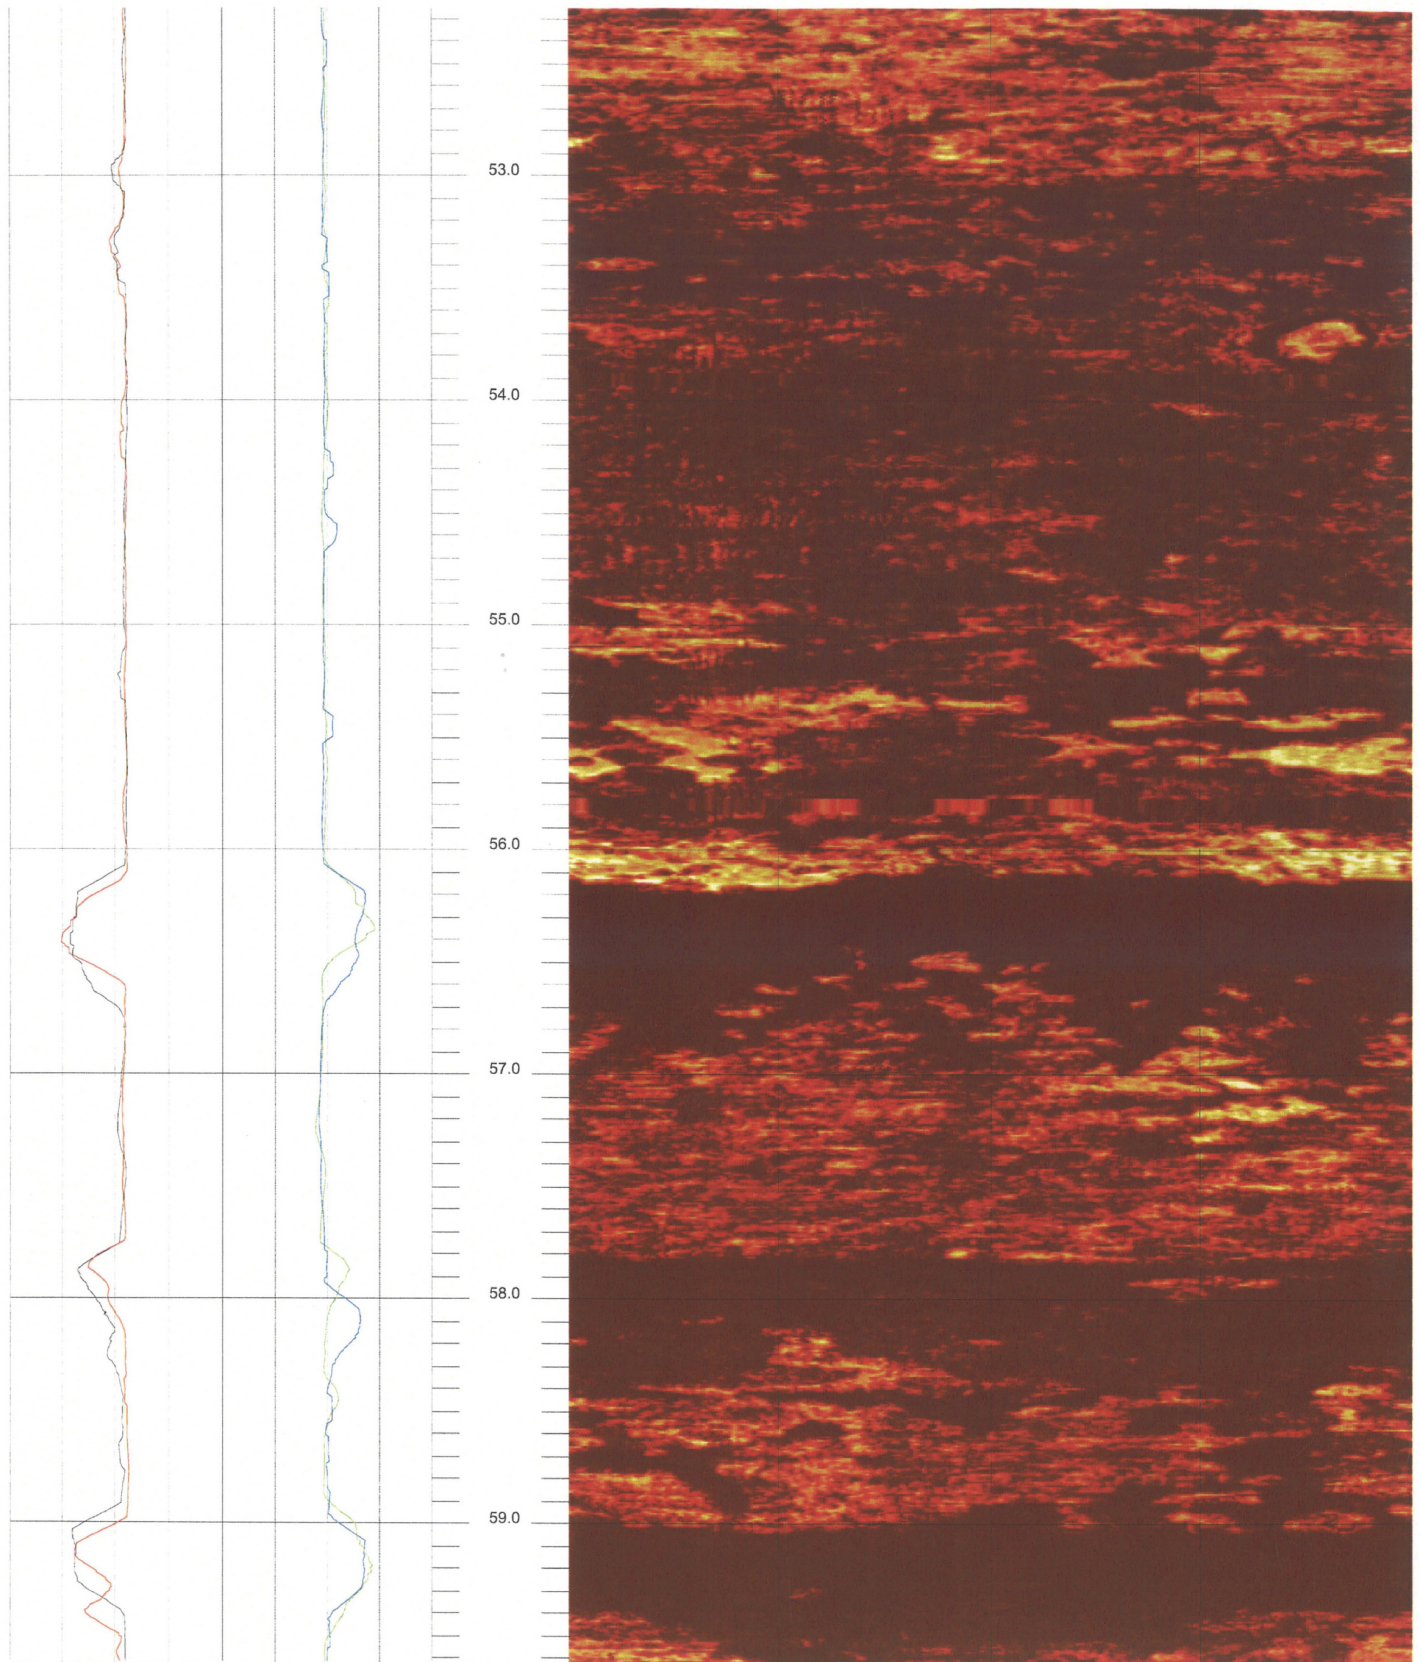

B-604 (DH)

52.254 to 44.886ft

4

FPL Turkey Point COL Boring B-604 (DH) Acoustic Televiewer based Caliper rev 1 Sheet 4 of 14

B-604 (DH)

59.622 to 52.254ft

5

FPL Turkey Point COL Boring B-604 (DH) Acoustic Televiewer based Caliper rev 1 Sheet 5 of 14

B-604 (DH)

66.990 to 59.622ft

6

FPL Turkey Point COL Boring B-604 (DH) Acoustic Televiewer based Caliper rev 1 Sheet 6 of 14