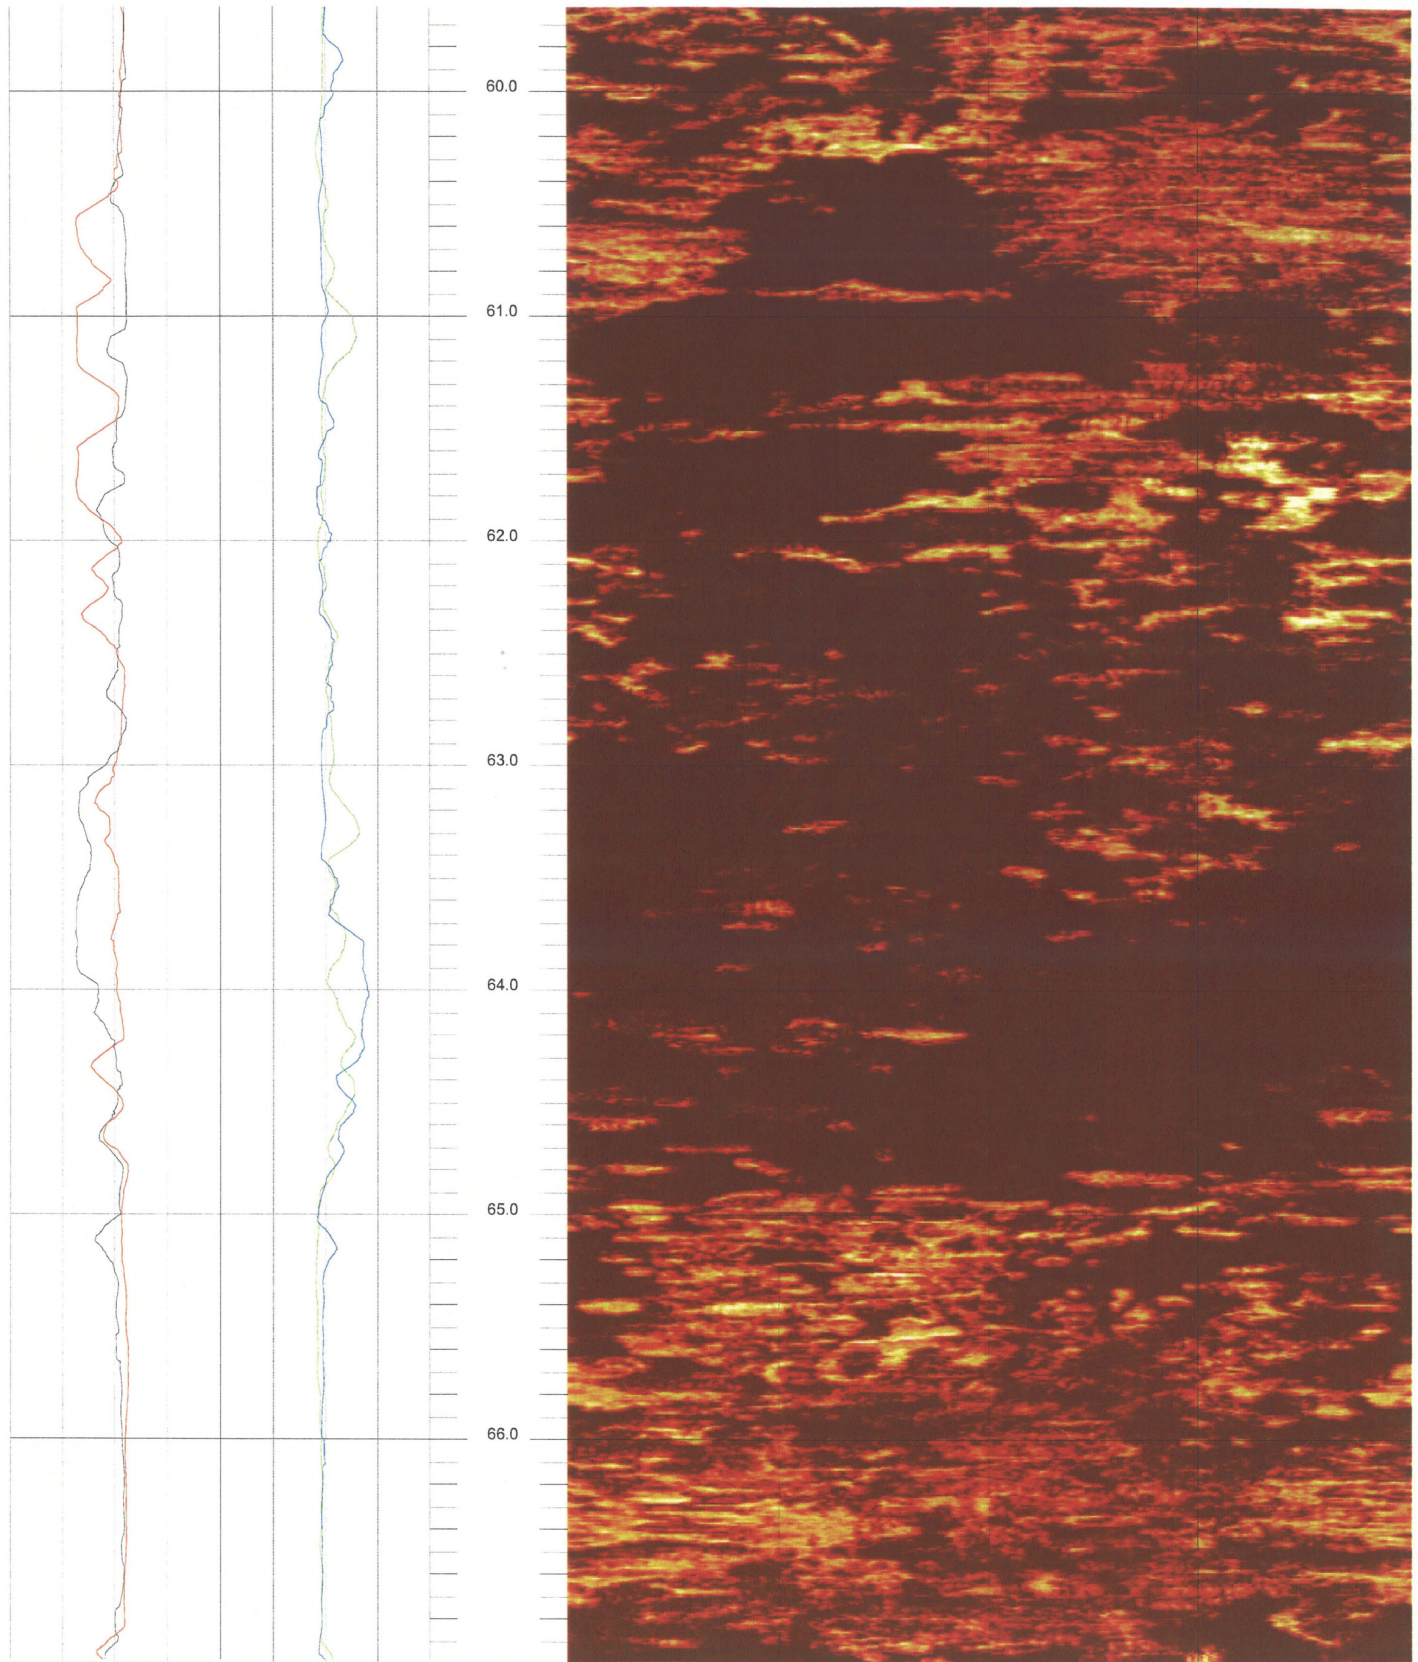

B-604 (DH)

52.254 to 44.886ft

4

FPL Turkey Point COL Boring B-604 (DH) Acoustic Televiewer based Caliper rev 1 Sheet 4 of 14

B-604 (DH)

59.622 to 52.254ft

5

FPL Turkey Point COL Boring B-604 (DH) Acoustic Televiewer based Caliper rev 1 Sheet 5 of 14

B-604 (DH)

66.990 to 59.622ft

6

FPL Turkey Point COL Boring B-604 (DH) Acoustic Televiewer based Caliper rev 1 Sheet 6 of 14