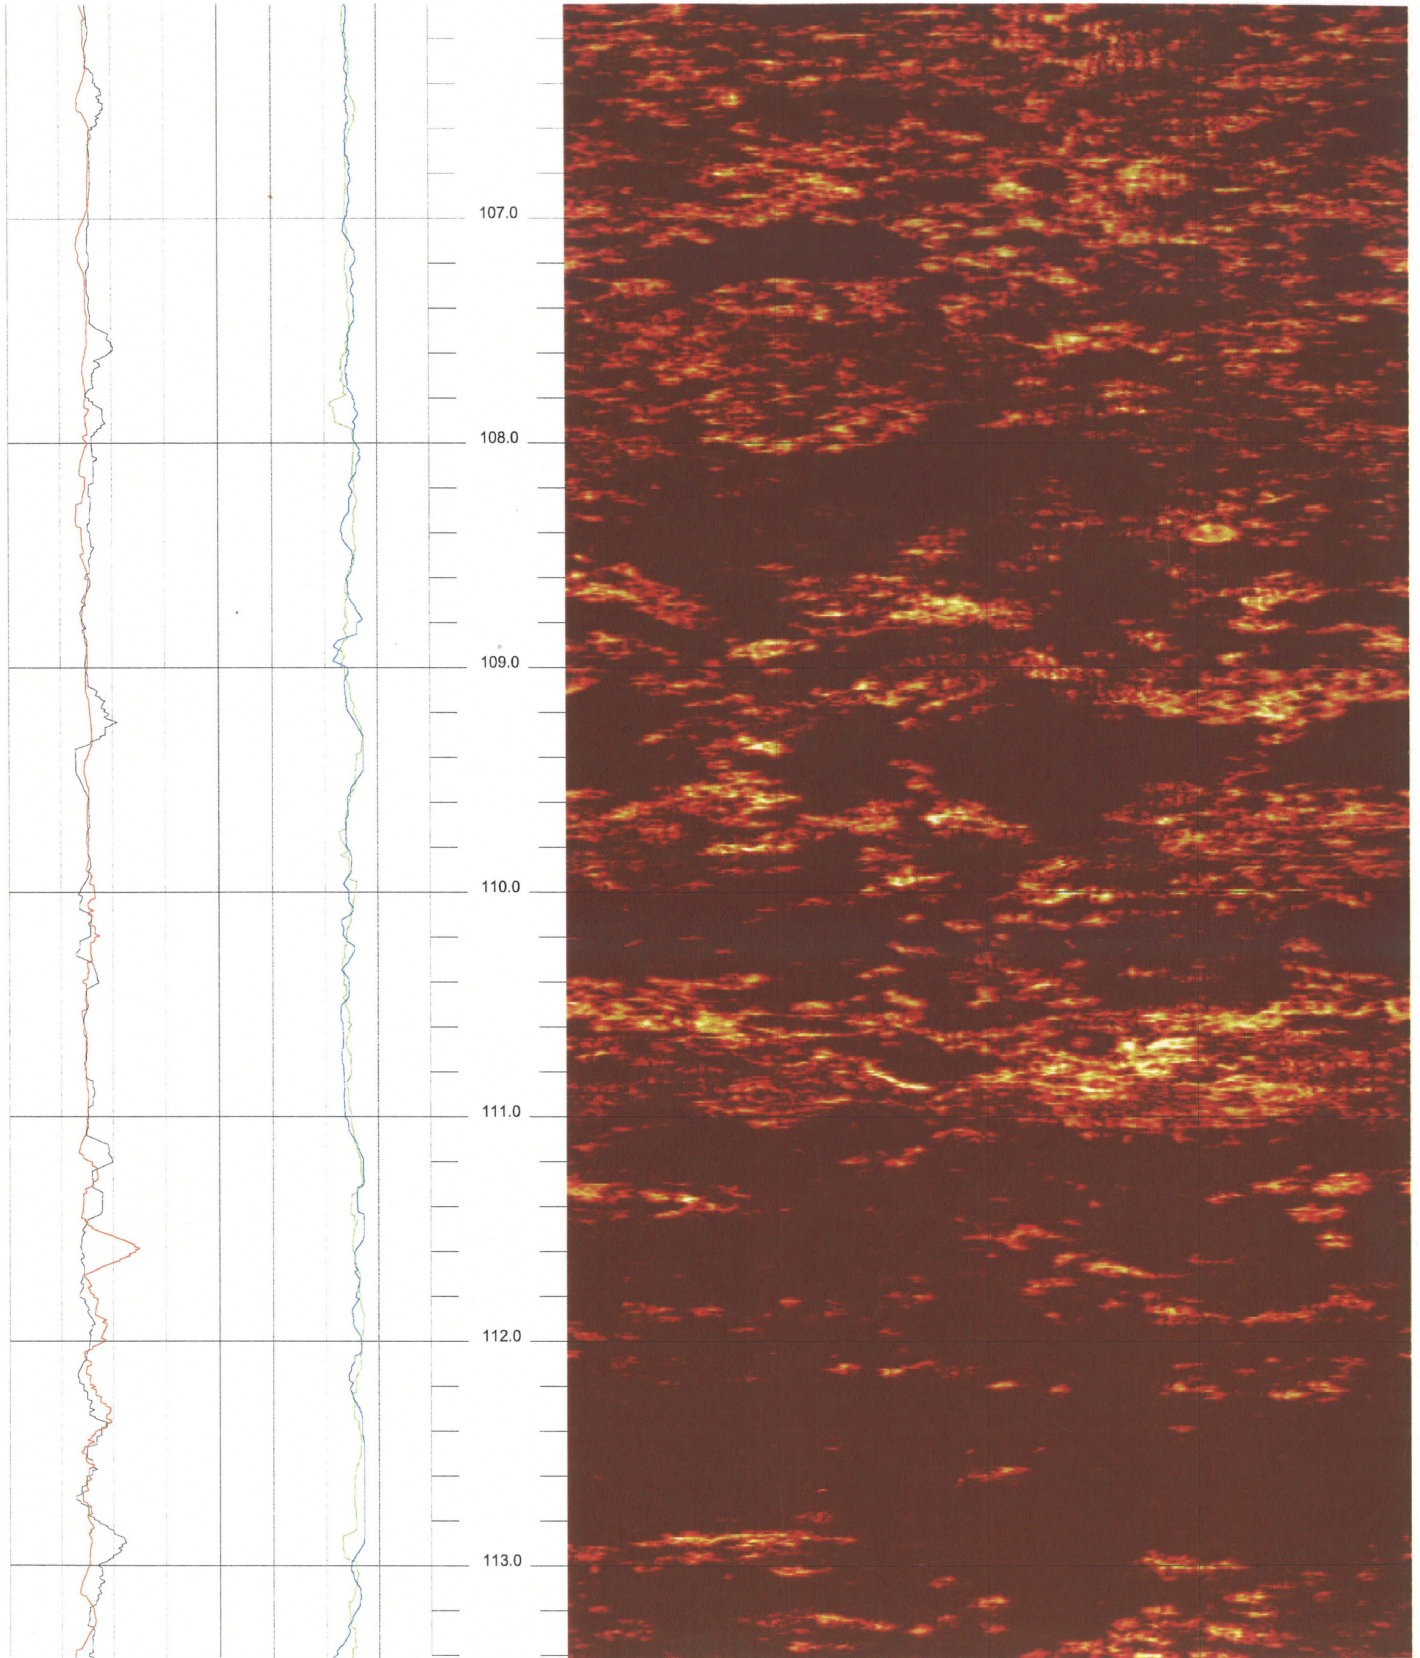

B-601 (DH)

106.048 to 98.680ft

11

FPL Turkey Point COL Boring B-601 (DH) Acoustic Televiwer based Caliper rev 1 Sheet 11 of 14

B-601 (DH)

113.416 to 106.048ft

12

FPL Turkey Point COL Boring B-601 (DH) Acoustic Televiwer based Caliper rev 1 Sheet 12 of 14

B-601 (DH)

120.784 to 113.416ft

13

FPL Turkey Point COL Boring B-601 (DH) Acoustic Televiwer based Caliper rev 1 Sheet 13 of 14

B-604 (DH)

30.150 to 22.782ft

1

FPL Turkey Point COL Boring B-604 (DH) Acoustic Televiwer based Caliper rev 1 Sheet 1 of 14