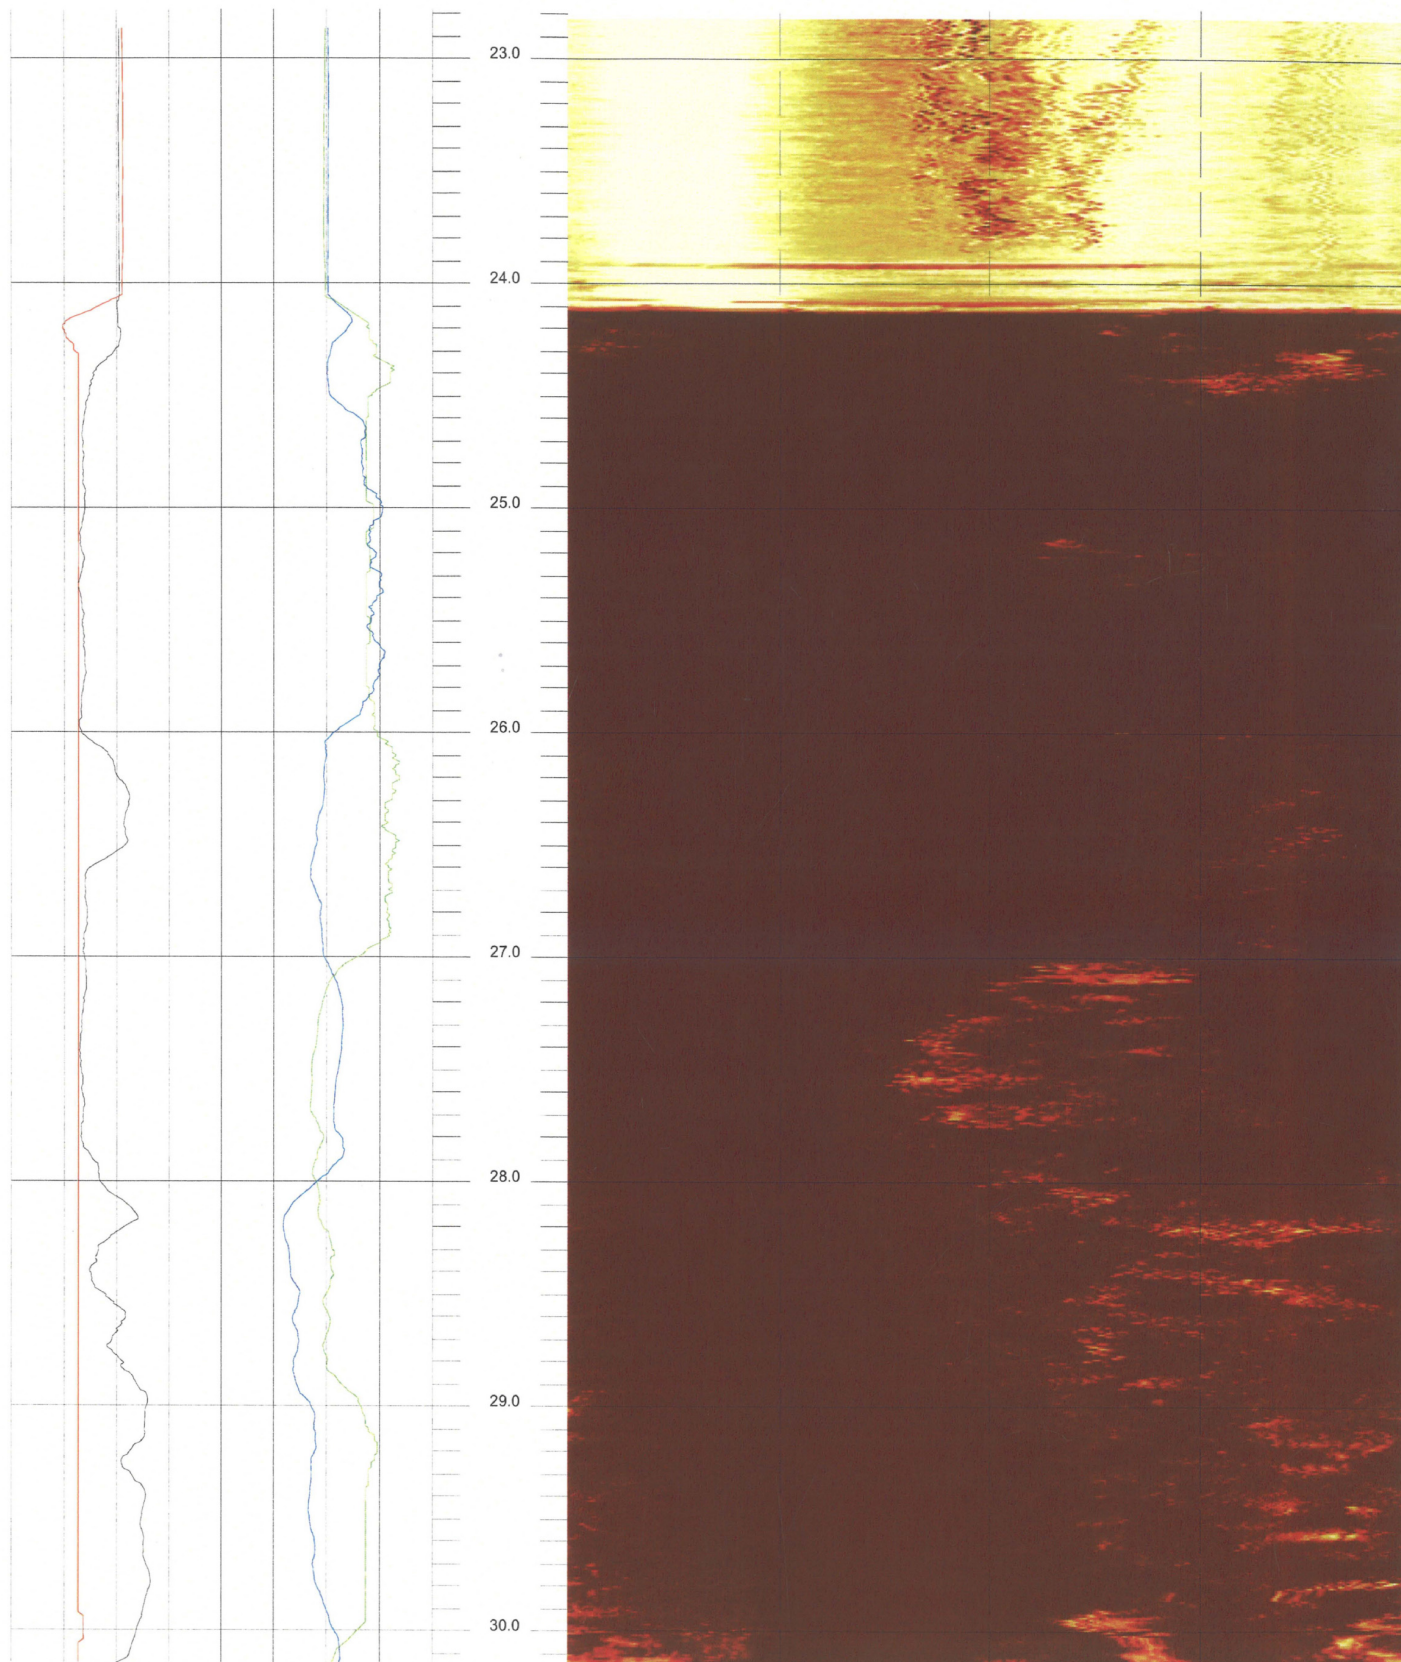

B-601 (DH)

106.048 to 98.680ft

11

FPL Turkey Point COL Boring B-601 (DH) Acoustic Televiwer based Caliper rev 1 Sheet 11 of 14

B-601 (DH)

113.416 to 106.048ft

12

FPL Turkey Point COL Boring B-601 (DH) Acoustic Televiwer based Caliper rev 1 Sheet 12 of 14

B-601 (DH)

120.784 to 113.416ft

13

FPL Turkey Point COL Boring B-601 (DH) Acoustic Televiwer based Caliper rev 1 Sheet 13 of 14

B-604 (DH)

30.150 to 22.782ft

1

FPL Turkey Point COL Boring B-604 (DH) Acoustic Televiwer based Caliper rev 1 Sheet 1 of 14