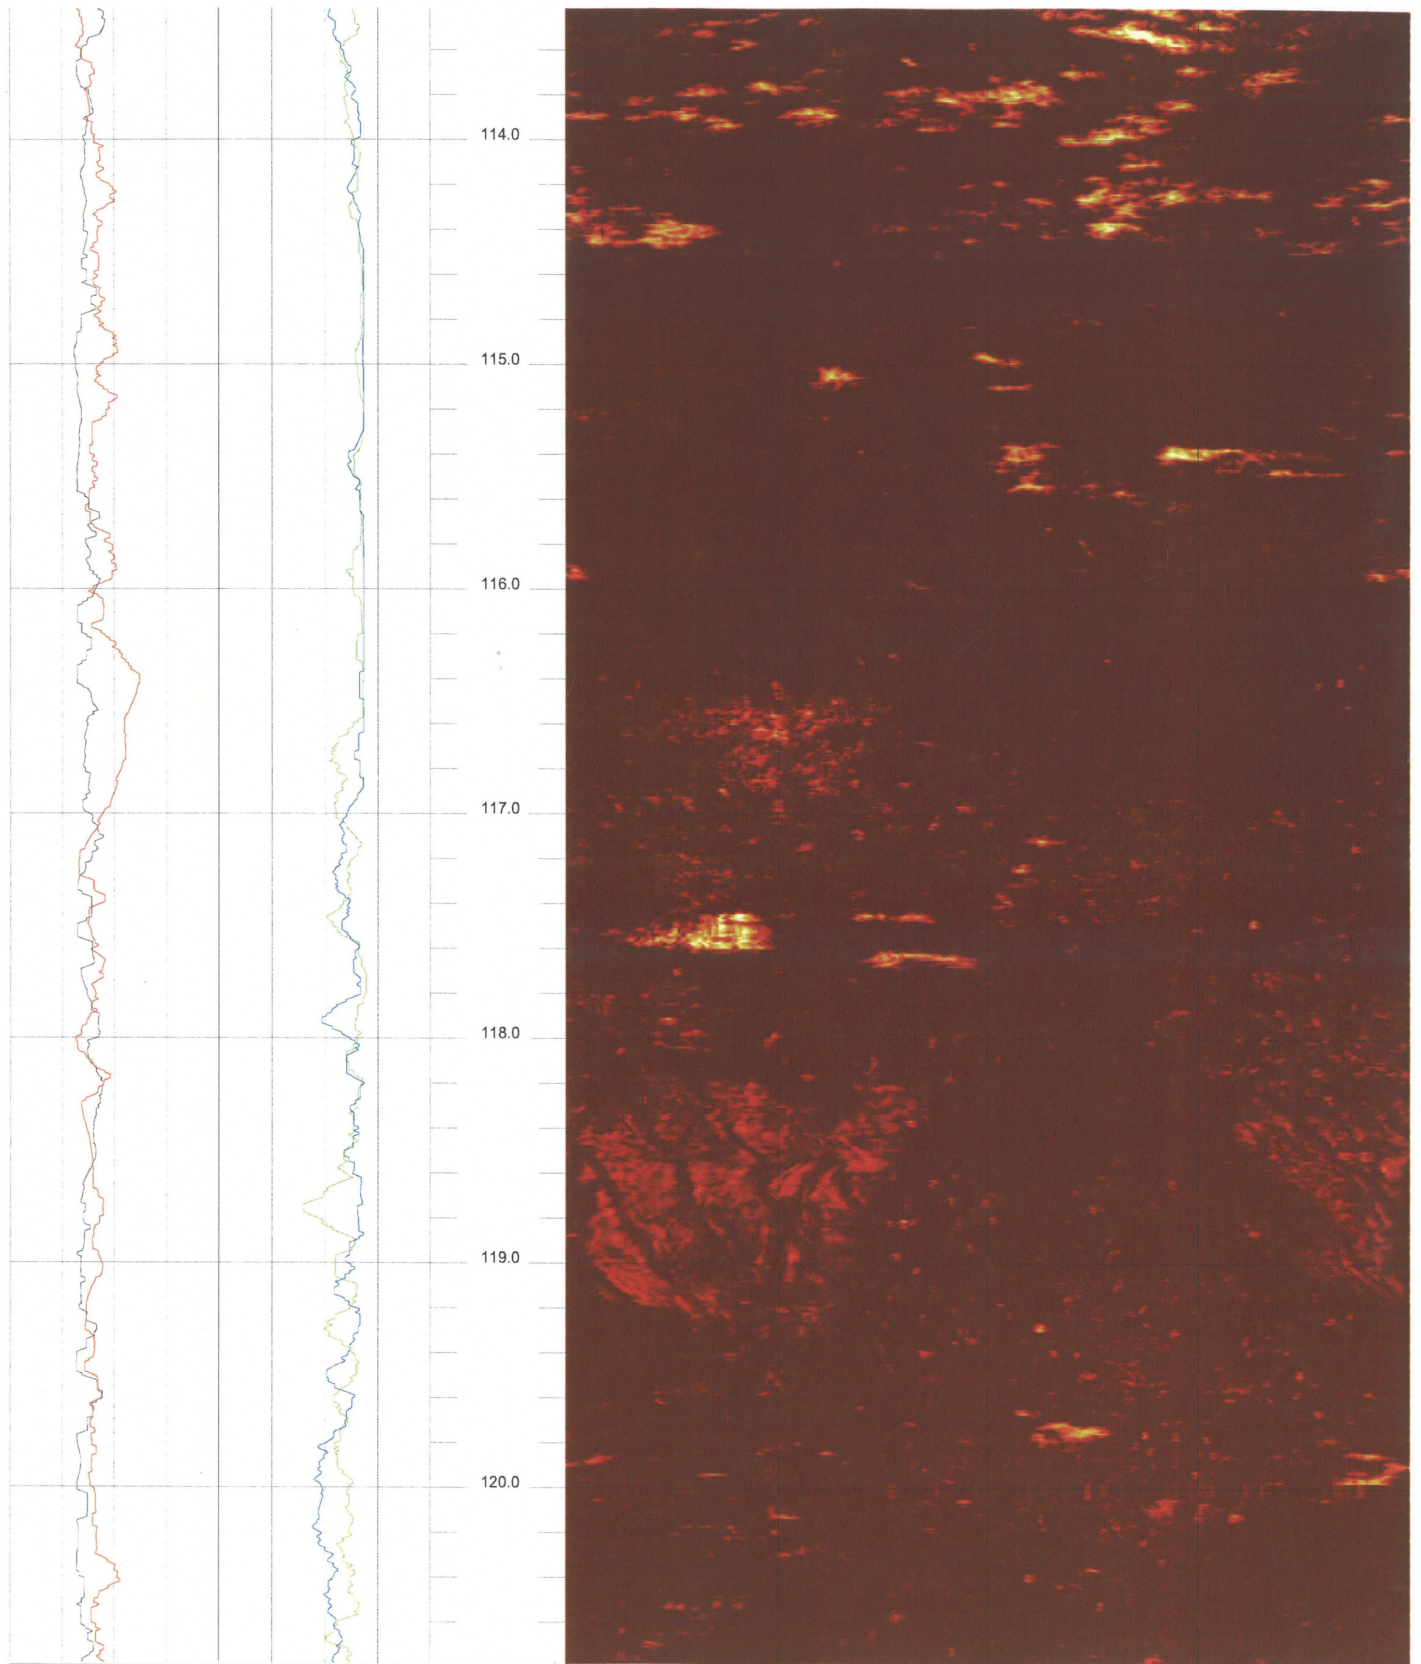

B-601 (DH)

106.048 to 98.680ft

11

FPL Turkey Point COL Boring B-601 (DH) Acoustic Televiwer based Caliper rev 1 Sheet 11 of 14

B-601 (DH)

113.416 to 106.048ft

12

FPL Turkey Point COL Boring B-601 (DH) Acoustic Televiwer based Caliper rev 1 Sheet 12 of 14

B-601 (DH)

120.784 to 113.416ft

13

FPL Turkey Point COL Boring B-601 (DH) Acoustic Televiwer based Caliper rev 1 Sheet 13 of 14

B-604 (DH)

30.150 to 22.782ft

1

FPL Turkey Point COL Boring B-604 (DH) Acoustic Televiwer based Caliper rev 1 Sheet 1 of 14