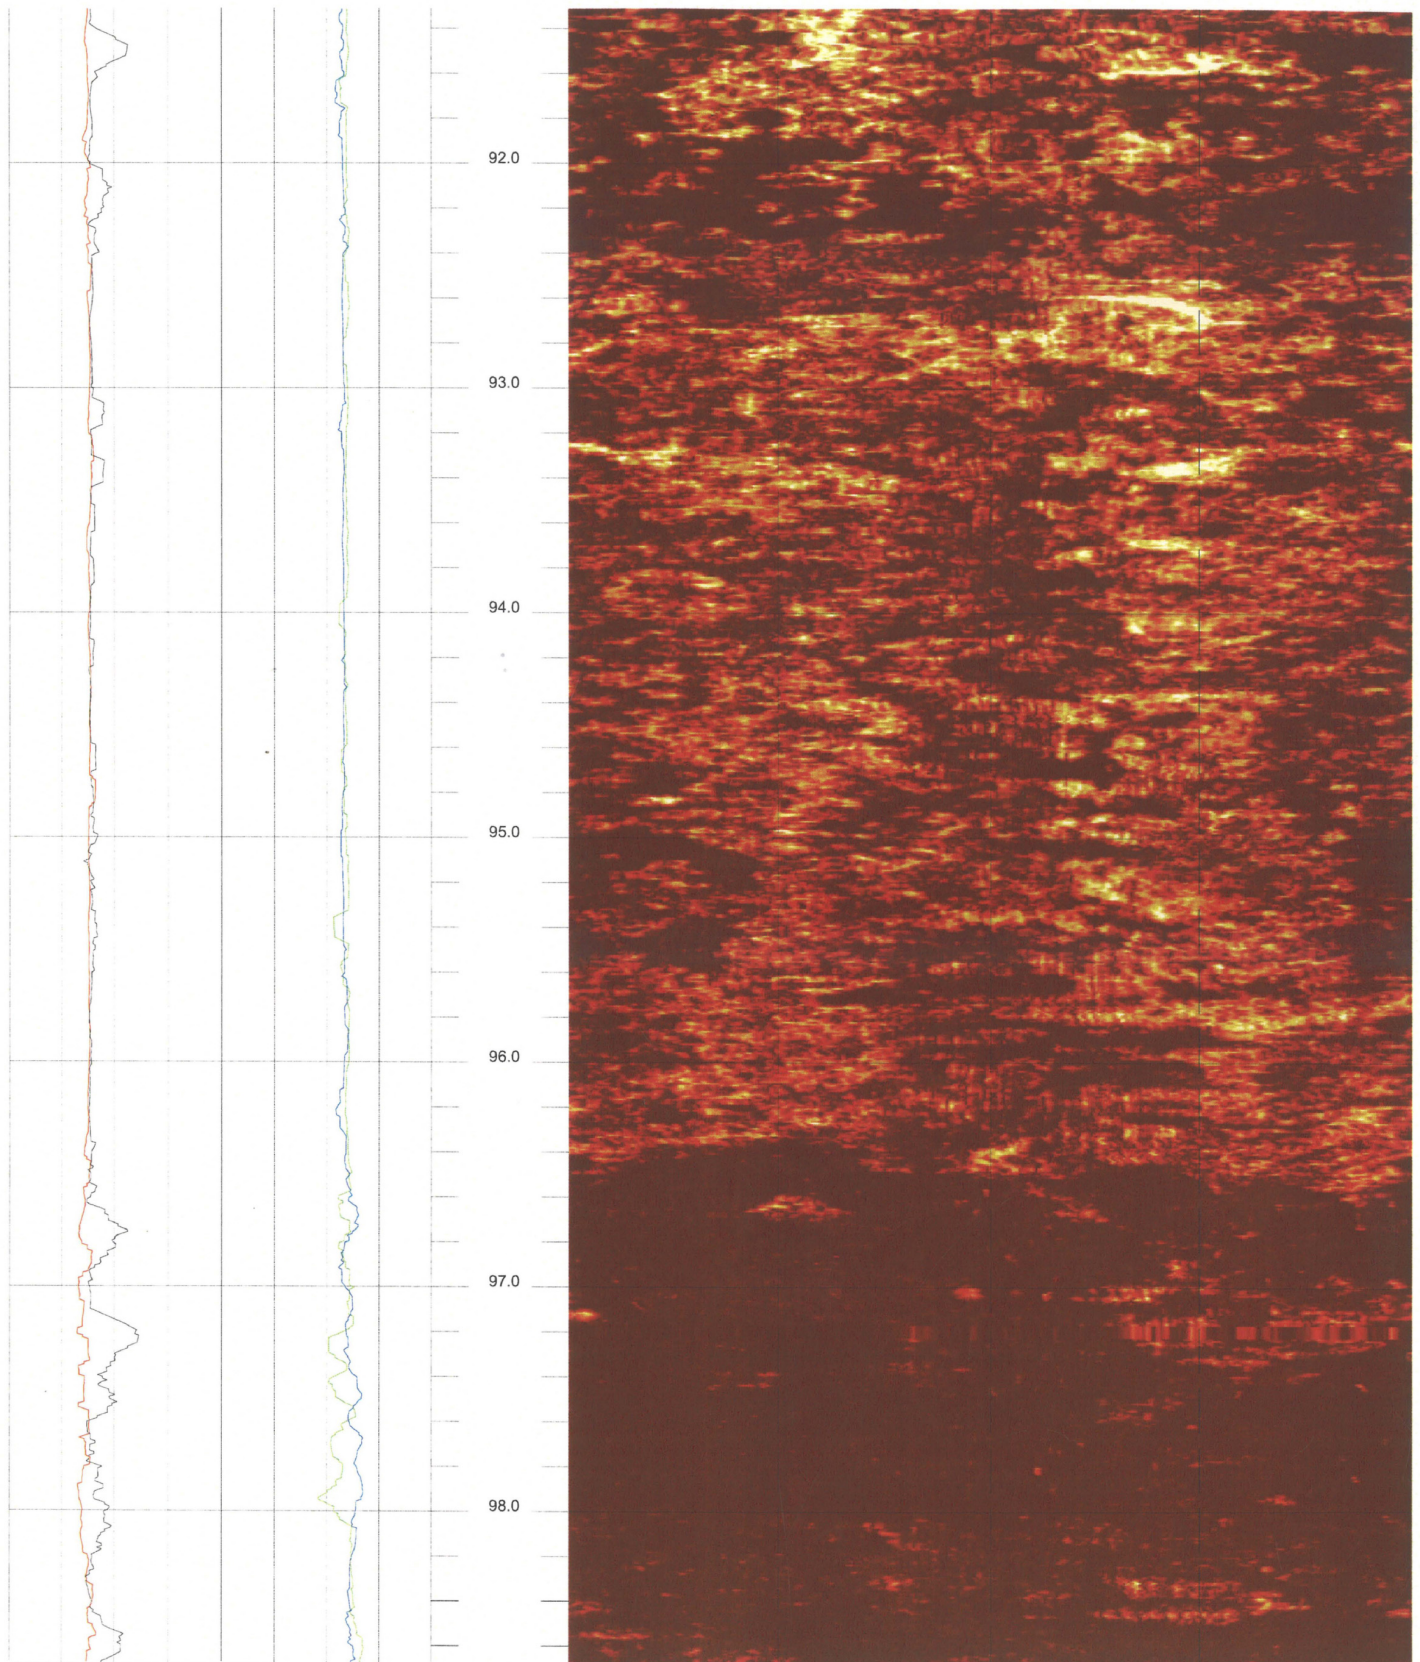

B-601 (DH)

91.312 to 83.944ft

9

FPL Turkey Point COL Boring B-601 (DH) Acoustic Televiewer based Caliper rev 1 Sheet 9 of 14

B-601 (DH)

98.680 to 91.312ft

10

FPL Turkey Point COL Boring B-601 (DH) Acoustic Televiwer based Caliper rev 1 Sheet 10 of 14