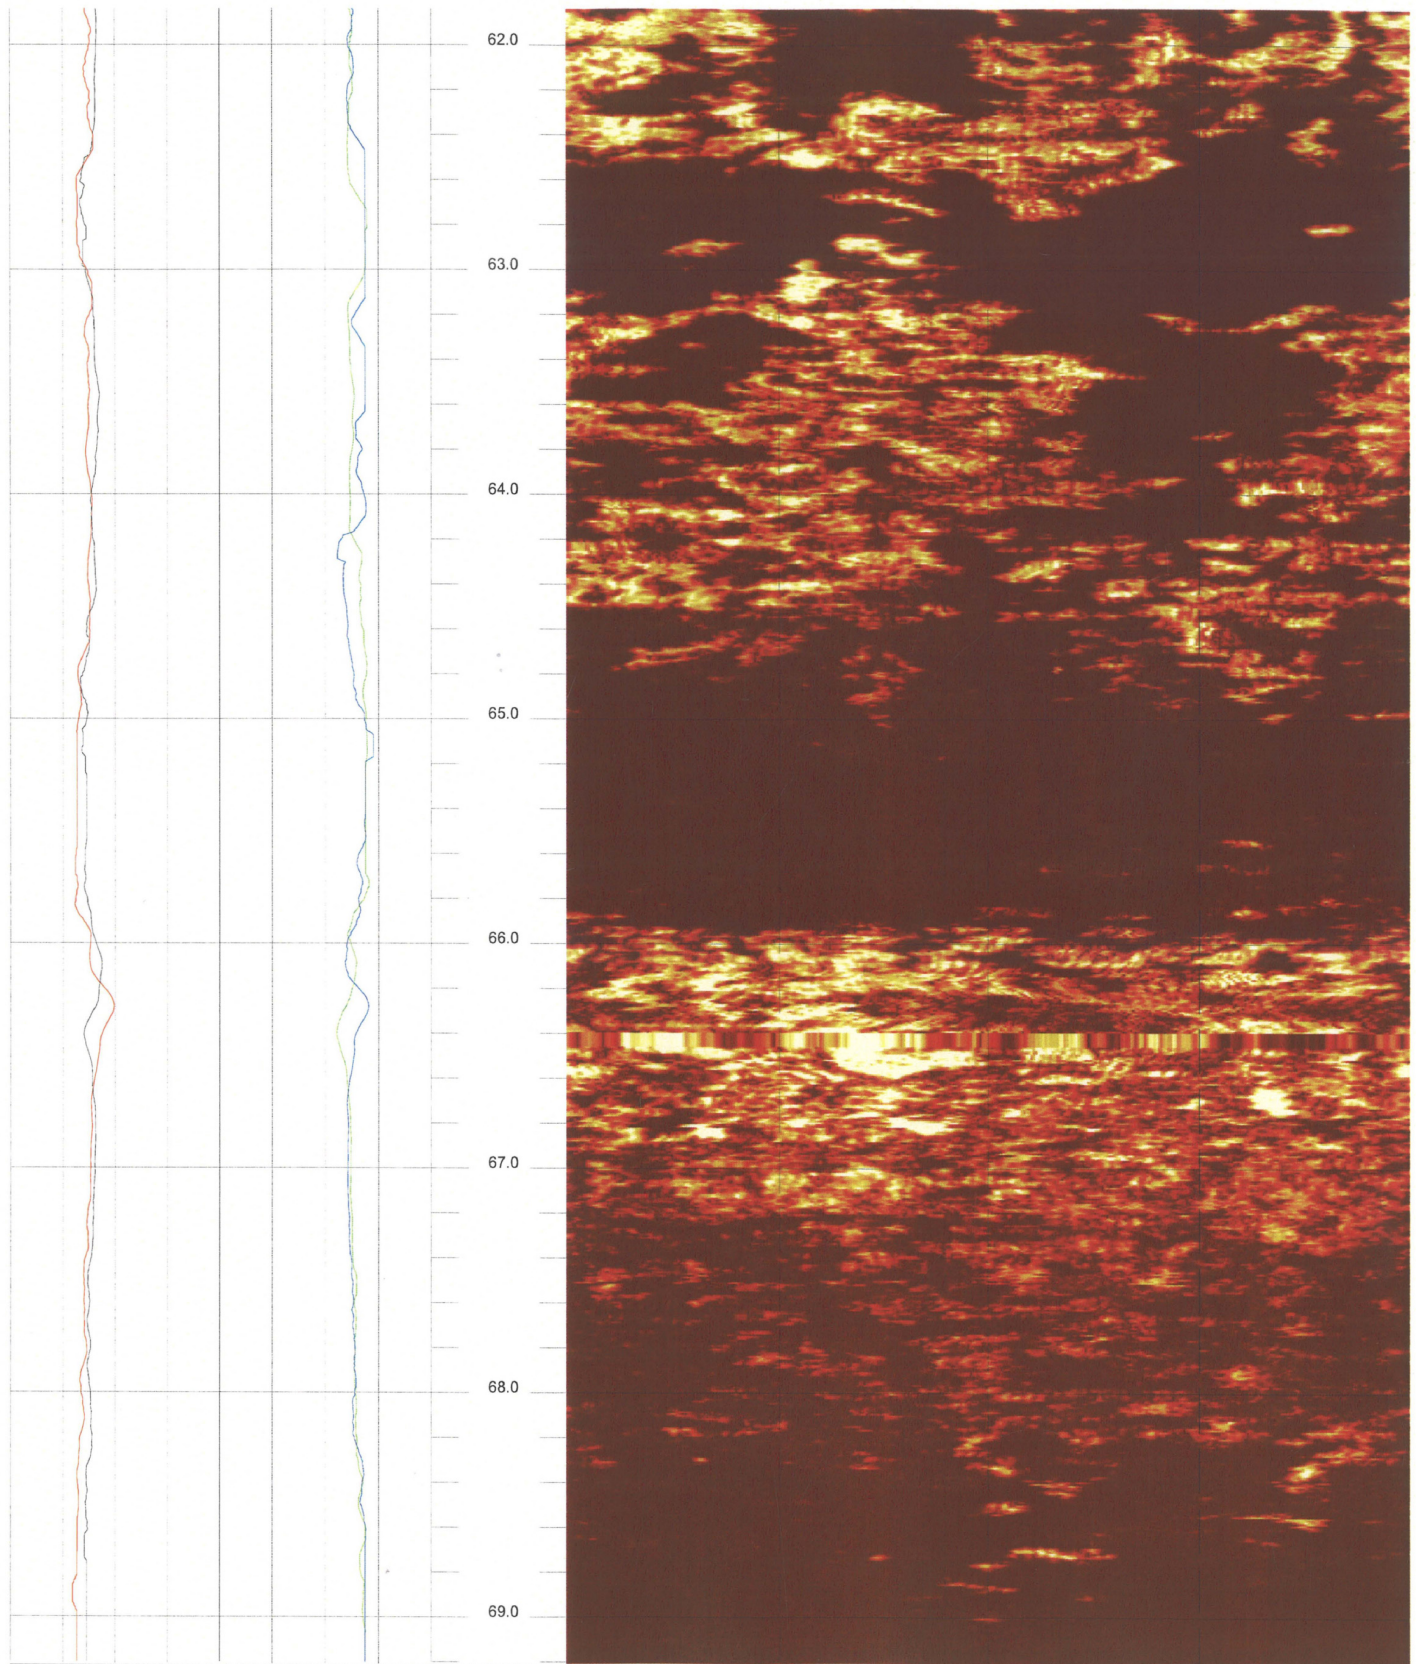

B-601 (DH)

61.840 to 54.472ft

5

FPL Turkey Point COL Boring B-601 (DH) Acoustic Televiewer based Caliper rev 1 Sheet 5 of 14

B-601 (DH)

69.208 to 61.840ft

6

FPL Turkey Point COL Boring B-601 (DH) Acoustic Televiewer based Caliper rev 1 Sheet 6 of 14

B-601 (DH)

76.576 to 69.208ft

7

FPL Turkey Point COL Boring B-601 (DH) Acoustic Televiewer based Caliper rev 1 Sheet 7 of 14

B-601 (DH)

83.944 to 76.576ft

8

FPL Turkey Point COL Boring B-601 (DH) Acoustic Televiewer based Caliper rev 1 Sheet 8 of 14