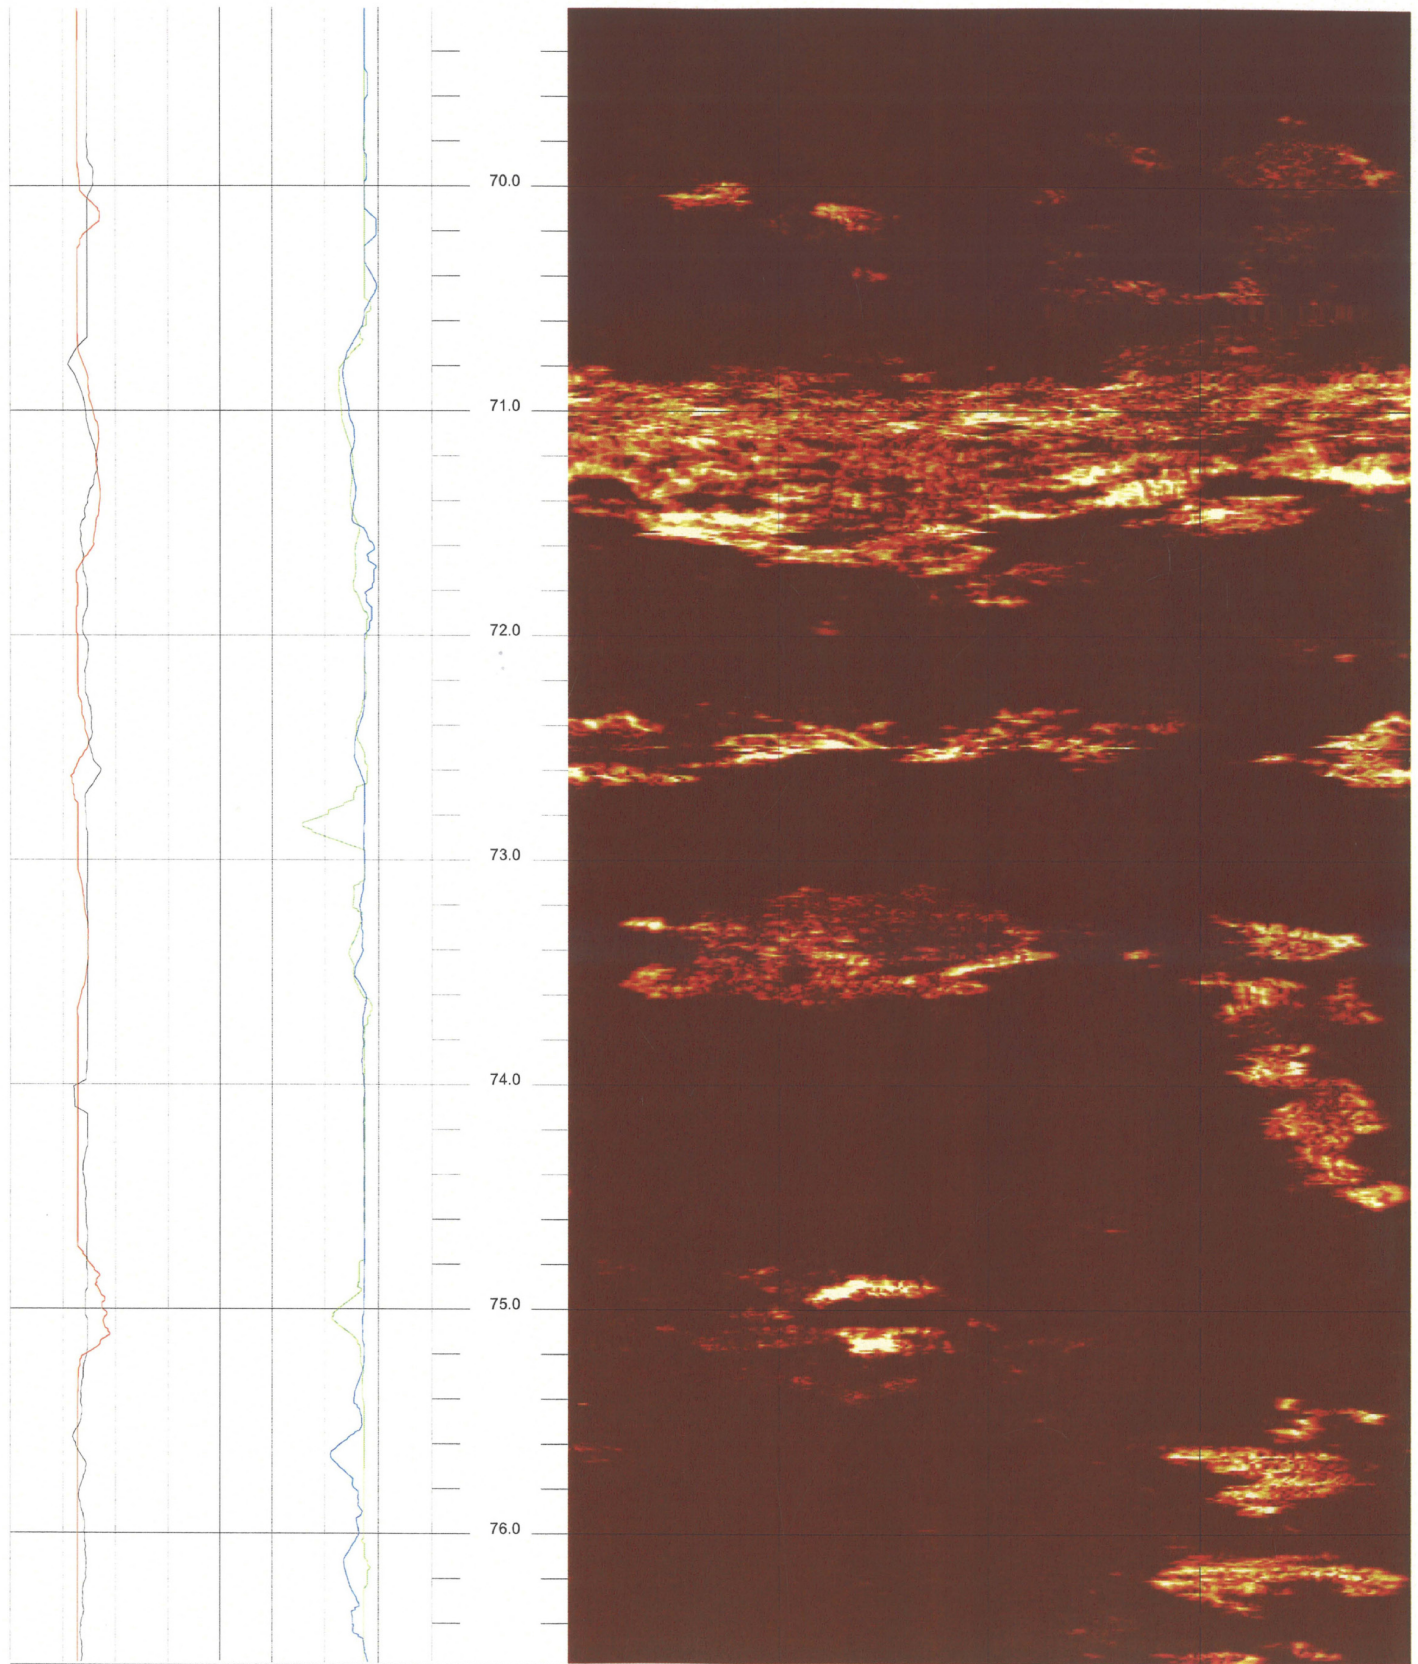

B-601 (DH)

61.840 to 54.472ft

5

FPL Turkey Point COL Boring B-601 (DH) Acoustic Televiewer based Caliper rev 1 Sheet 5 of 14

B-601 (DH)

69.208 to 61.840ft

6

FPL Turkey Point COL Boring B-601 (DH) Acoustic Televiewer based Caliper rev 1 Sheet 6 of 14

B-601 (DH)

76.576 to 69.208ft

7

FPL Turkey Point COL Boring B-601 (DH) Acoustic Televiewer based Caliper rev 1 Sheet 7 of 14

B-601 (DH)

83.944 to 76.576ft

8

FPL Turkey Point COL Boring B-601 (DH) Acoustic Televiewer based Caliper rev 1 Sheet 8 of 14