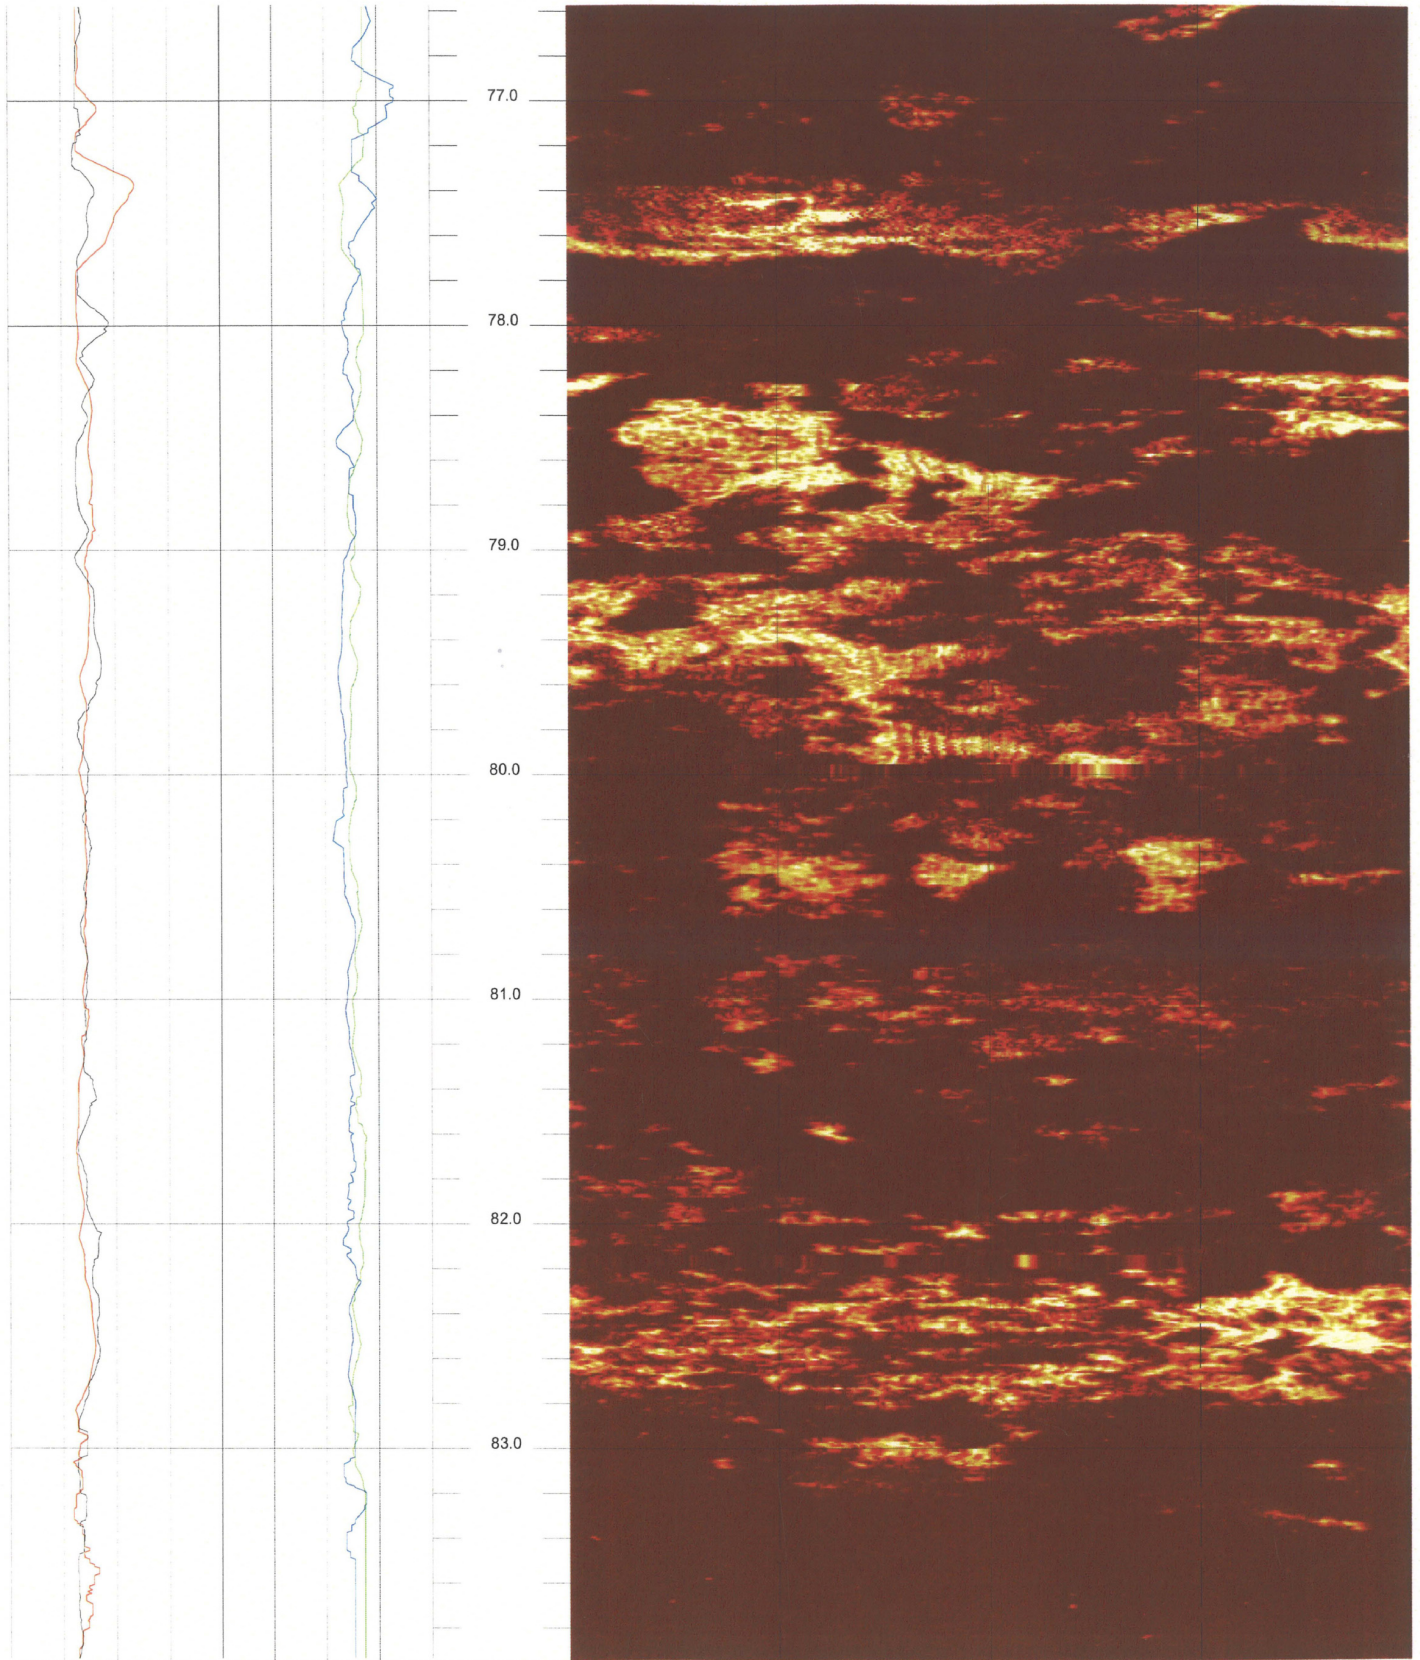

B-601 (DH)

61.840 to 54.472ft

5

FPL Turkey Point COL Boring B-601 (DH) Acoustic Televiewer based Caliper rev 1 Sheet 5 of 14

B-601 (DH)

69.208 to 61.840ft

6

FPL Turkey Point COL Boring B-601 (DH) Acoustic Televiewer based Caliper rev 1 Sheet 6 of 14

B-601 (DH)

76.576 to 69.208ft

7

FPL Turkey Point COL Boring B-601 (DH) Acoustic Televiewer based Caliper rev 1 Sheet 7 of 14

B-601 (DH)

83.944 to 76.576ft

8

FPL Turkey Point COL Boring B-601 (DH) Acoustic Televiewer based Caliper rev 1 Sheet 8 of 14