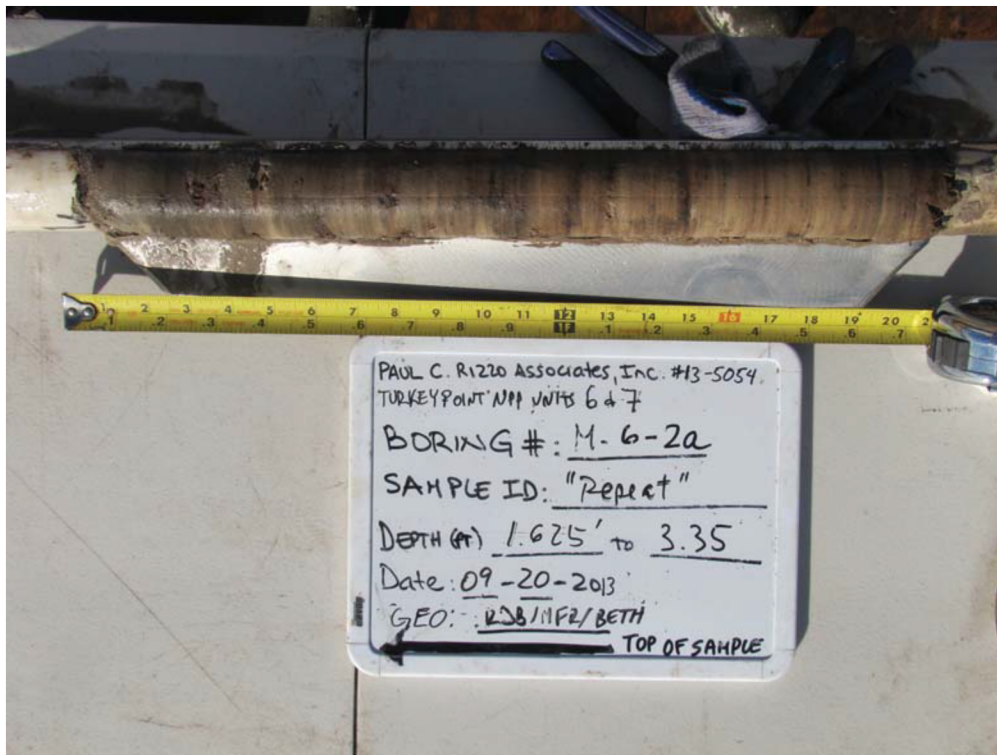

M-6-1b Depth: 3.350 to 3.950ft.

M-6-2a , Depth: 0.0 to 1.625 ft.

M-6-2a , Depth: 1.625 to 3.200 ft.

M-6-2a (Repeat), Depth: 1.625 to 3.350 ft.

M-7-1a, Depth: 0.0 to 1.625 ft.

M-7-1a, Depth: 1.625 to 3.350 ft.

M-7-1a, Depth: 3.350 to 4.625 ft.

M-7-2a, Depth: 0.0 to 1.625 ft.

M-7-2a, Depth: 1.625 to 3.350 ft.

M-7-2a, Depth: 3.350 to 4.975 ft.

M-7-2a, Depth: 4.975 to 6.600ft.

M-7-2a, Depth: 6.600 to 7.125 ft.

M-7-2b, Depth: 0.0 to 1.625 ft.

M-7-2b, Depth: 1.625 to 3.350 ft.

M-7-2b, Depth: 3.350 to 4.975 ft.

M-7-2b, Depth: 4.975 to 6.600 ft.