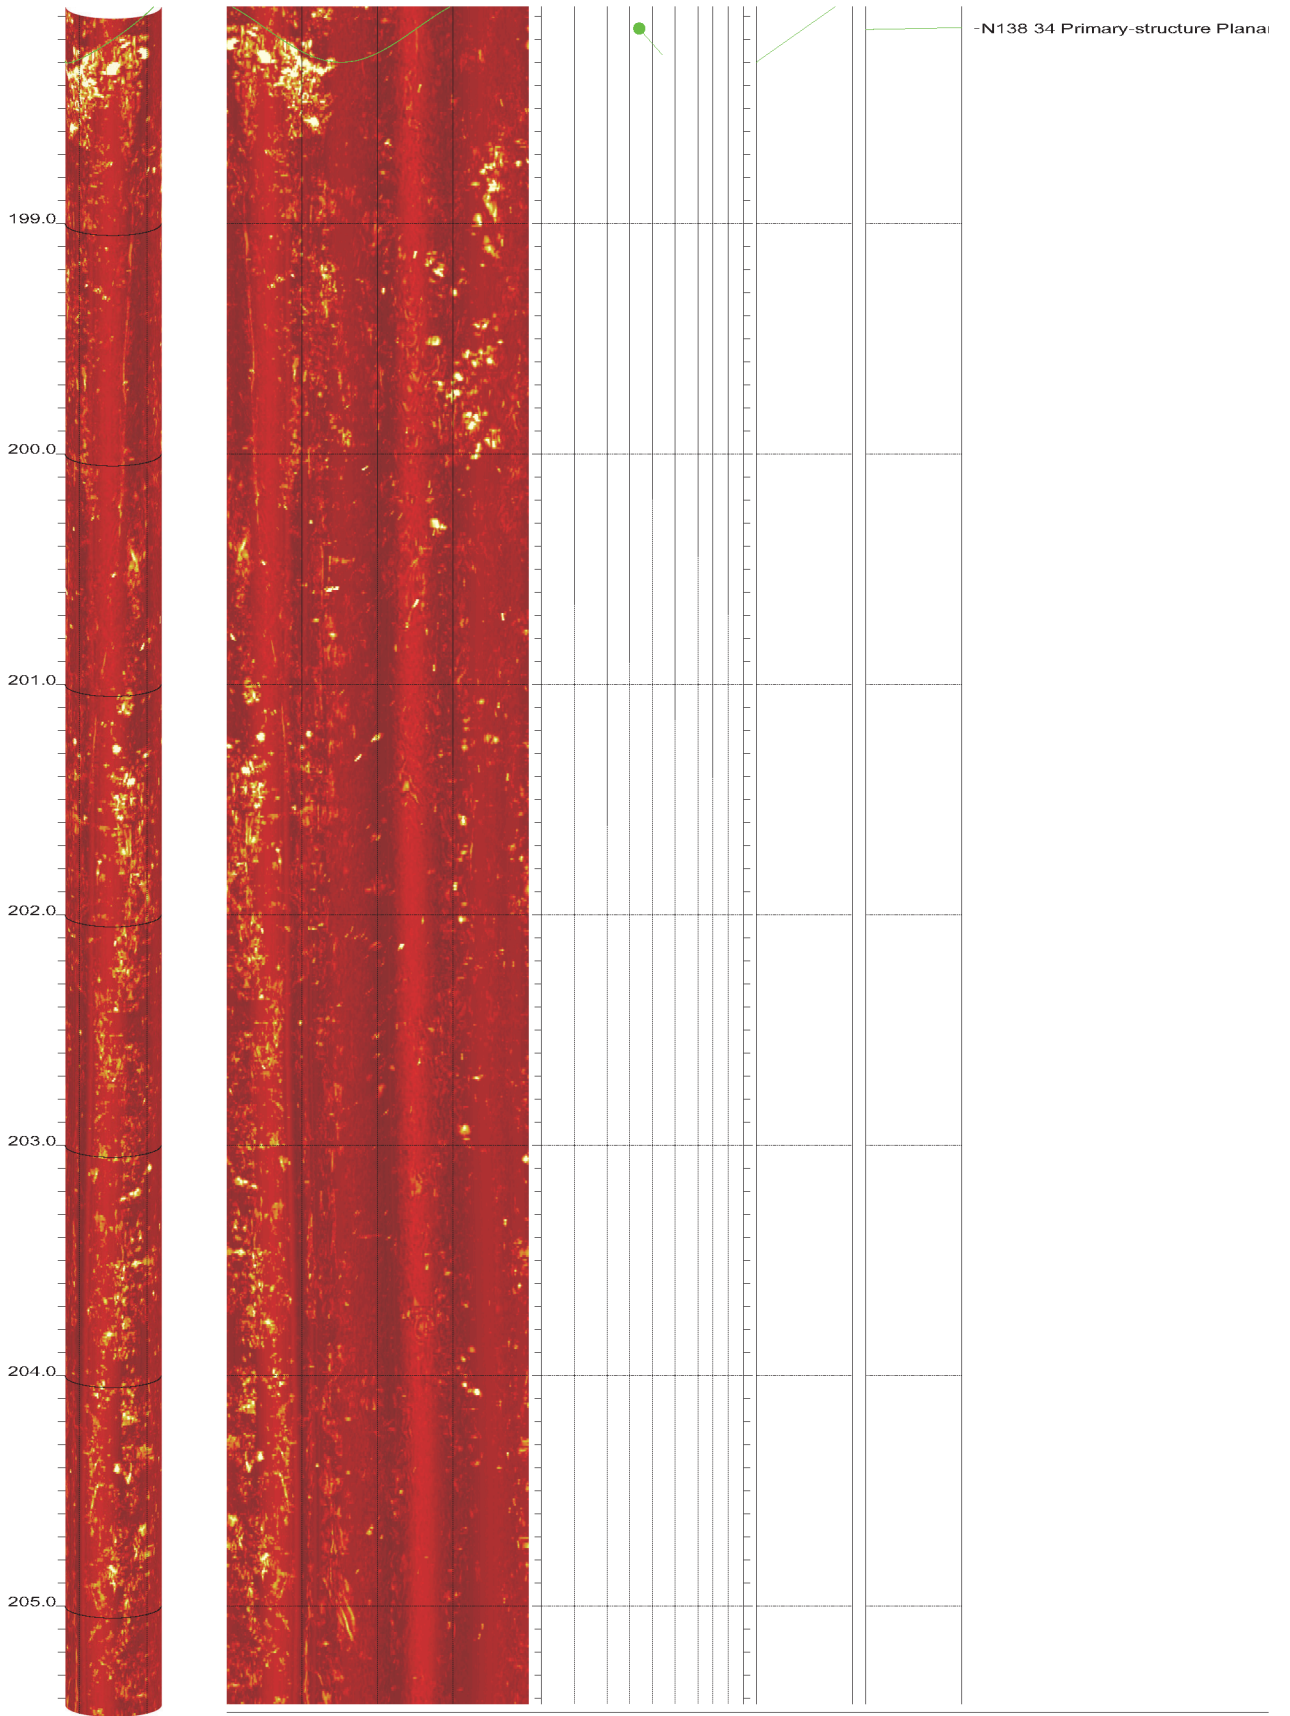

R-7-1

161.220 to 153.852ft

R-7-1

168.588 to 161.220ft

R-7-1

175.956 to 168.588ft

R-7-1

183.324 to 175.956ft

R-7-1

198.060 to 190.692ft

R-7-1

212.796 to 205.428ft

R-7-1

220.164 to 212.796ft

R-7-1

227.532 to 220.164ft

R-7-1

234.900 to 227.532ft

R-7-1

242.268 to 234.900ft

R-7-1

249.636 to 242.268ft