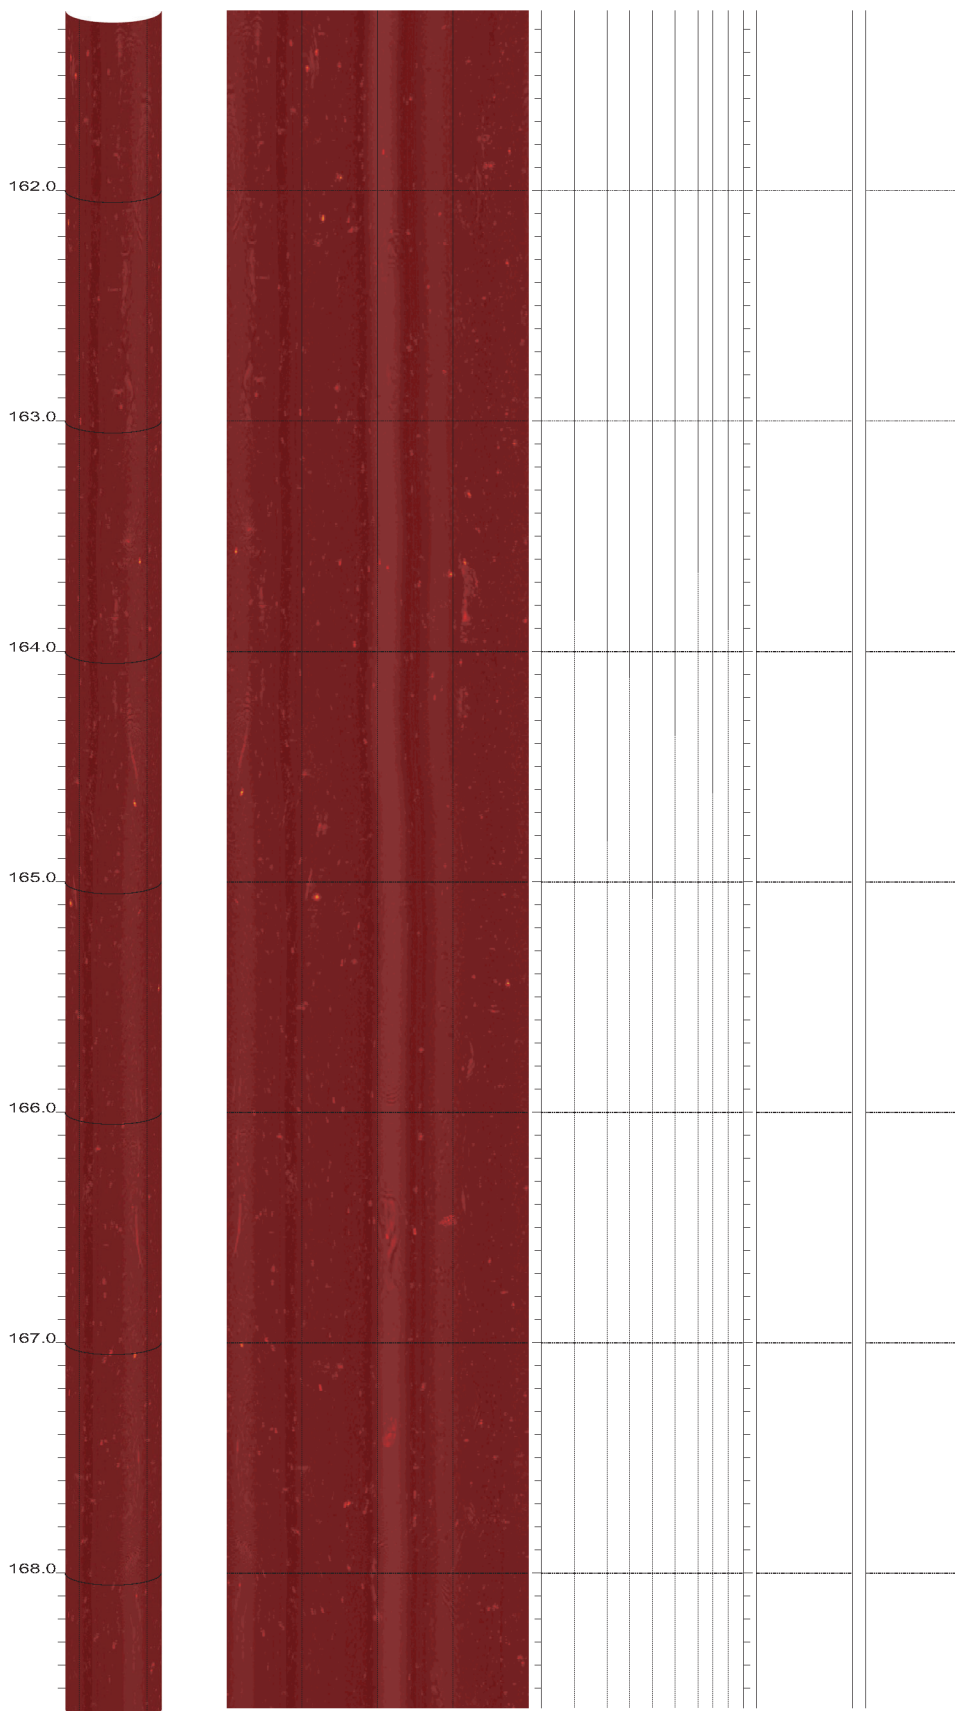

R-7-1

161.220 to 153.852ft

R-7-1

168.588 to 161.220ft

R-7-1

175.956 to 168.588ft

R-7-1

183.324 to 175.956ft

R-7-1

198.060 to 190.692ft

R-7-1

212.796 to 205.428ft

R-7-1

220.164 to 212.796ft

R-7-1

227.532 to 220.164ft

R-7-1

234.900 to 227.532ft

R-7-1

242.268 to 234.900ft

R-7-1

249.636 to 242.268ft