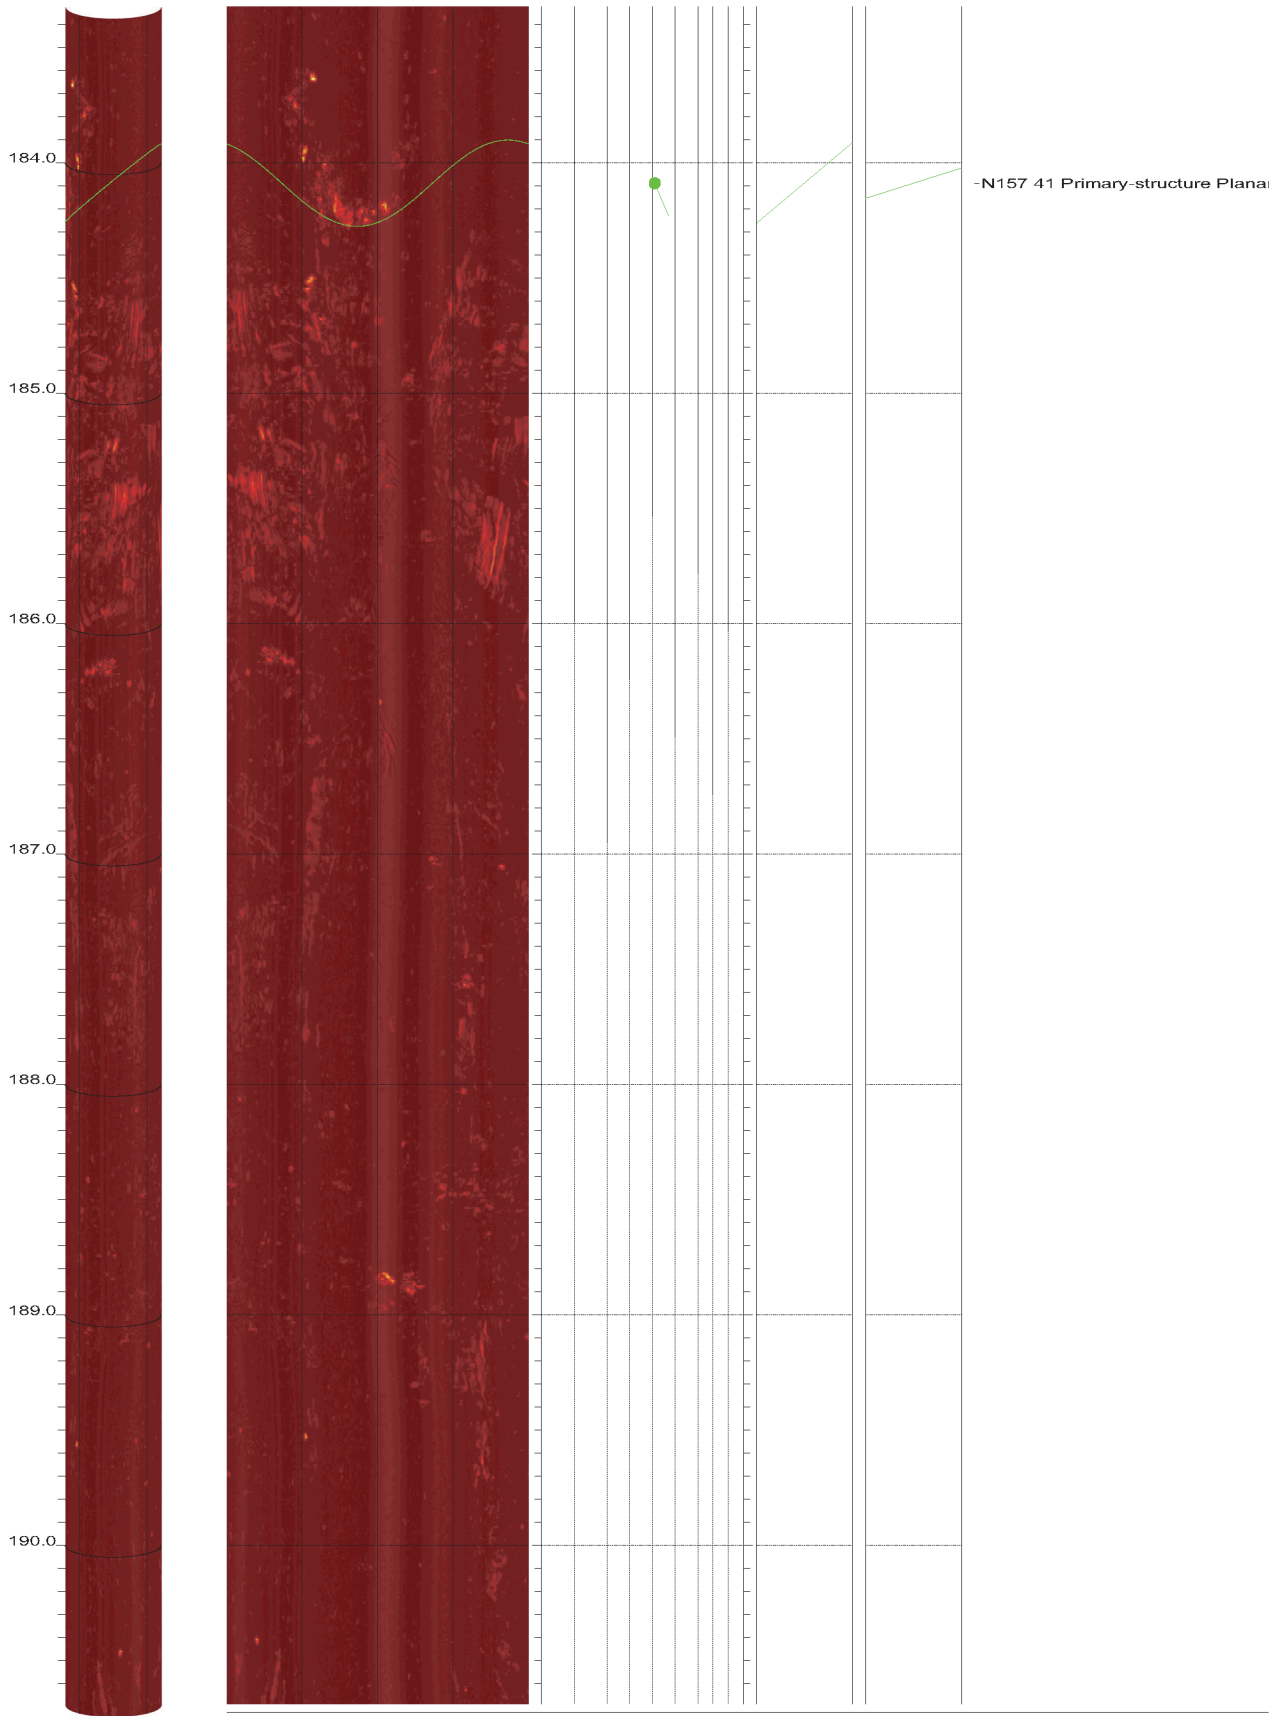

R-7-1

161.220 to 153.852ft

R-7-1

168.588 to 161.220ft

R-7-1

175.956 to 168.588ft

R-7-1

183.324 to 175.956ft

R-7-1

198.060 to 190.692ft

R-7-1

212.796 to 205.428ft

R-7-1

220.164 to 212.796ft

R-7-1

227.532 to 220.164ft

R-7-1

234.900 to 227.532ft

R-7-1

242.268 to 234.900ft

R-7-1

249.636 to 242.268ft