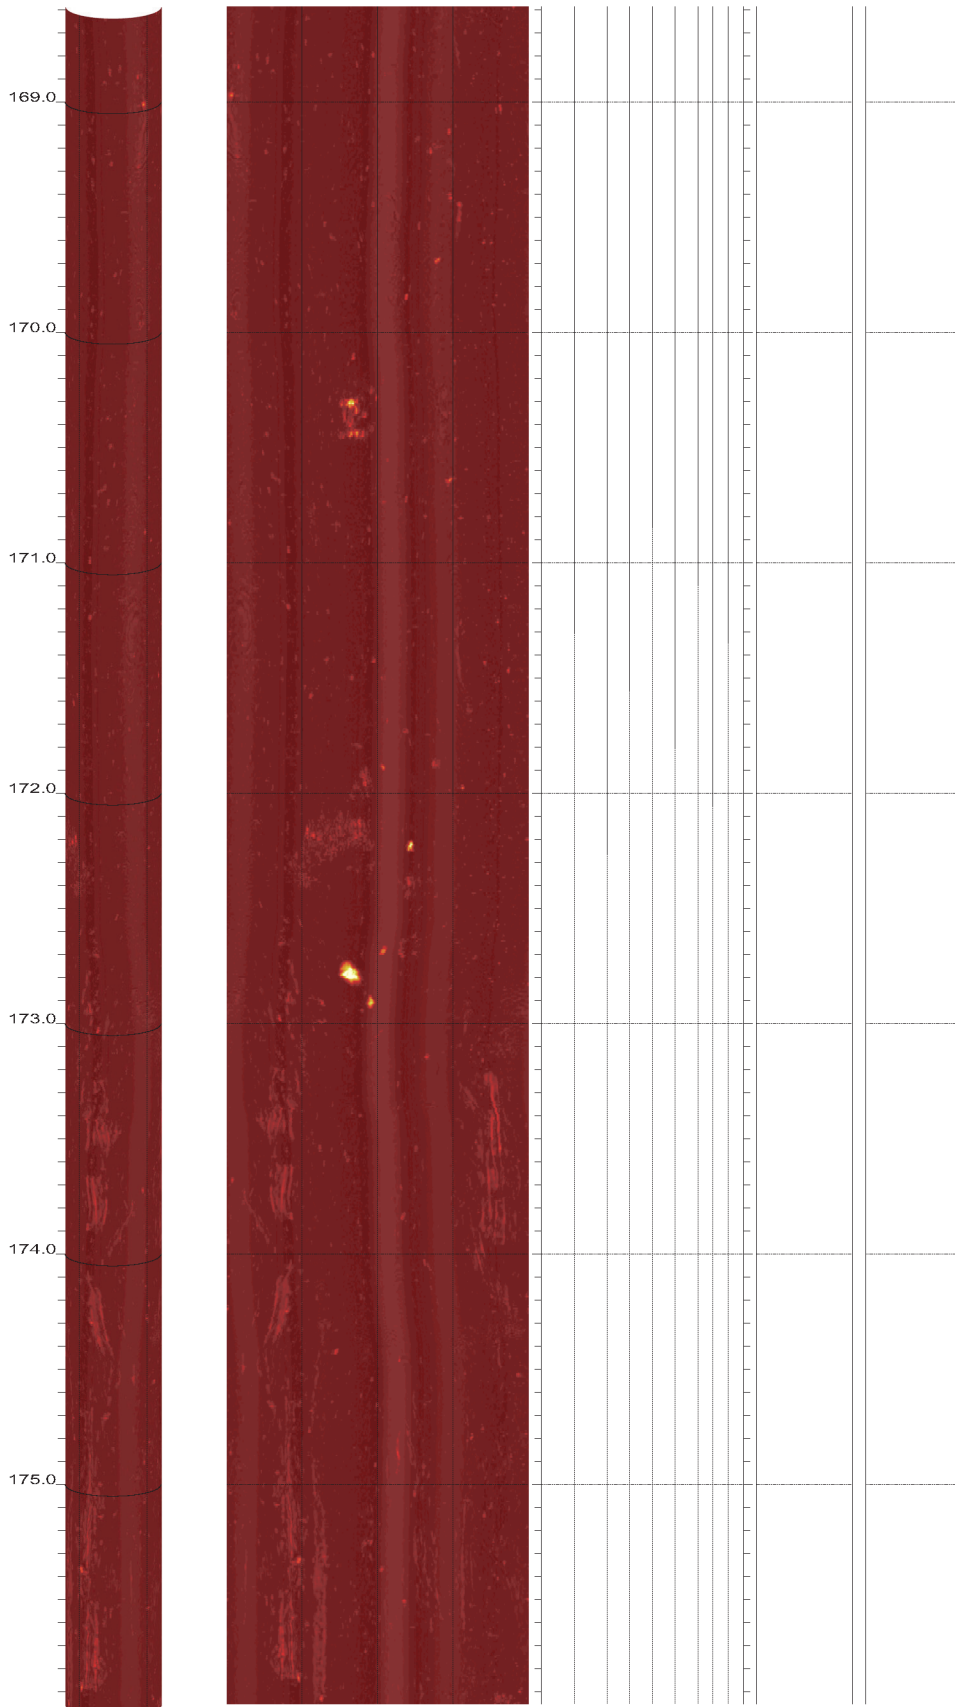

R-7-1

161.220 to 153.852ft

R-7-1

168.588 to 161.220ft

R-7-1

175.956 to 168.588ft

R-7-1

183.324 to 175.956ft

R-7-1

198.060 to 190.692ft

R-7-1

212.796 to 205.428ft

R-7-1

220.164 to 212.796ft

R-7-1

227.532 to 220.164ft

R-7-1

234.900 to 227.532ft

R-7-1

242.268 to 234.900ft

R-7-1

249.636 to 242.268ft