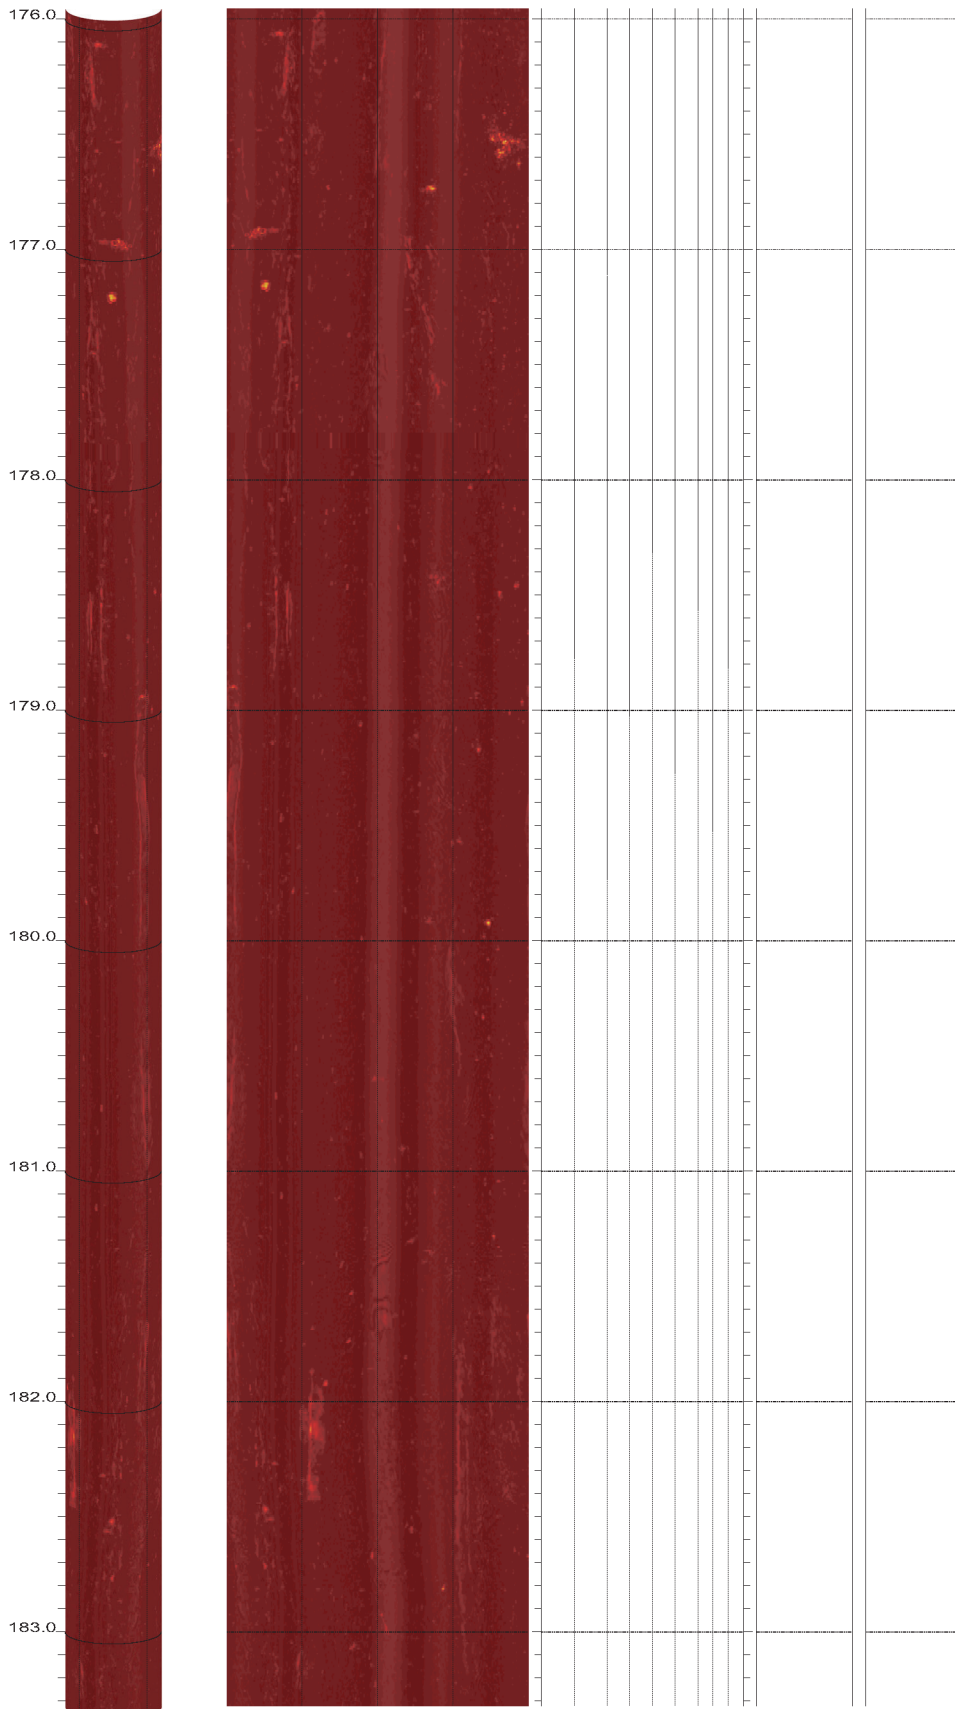

R-7-1

161.220 to 153.852ft

R-7-1

168.588 to 161.220ft

R-7-1

175.956 to 168.588ft

R-7-1

183.324 to 175.956ft

R-7-1

198.060 to 190.692ft

R-7-1

212.796 to 205.428ft

R-7-1

220.164 to 212.796ft

R-7-1

227.532 to 220.164ft

R-7-1

234.900 to 227.532ft

R-7-1

242.268 to 234.900ft

R-7-1

249.636 to 242.268ft