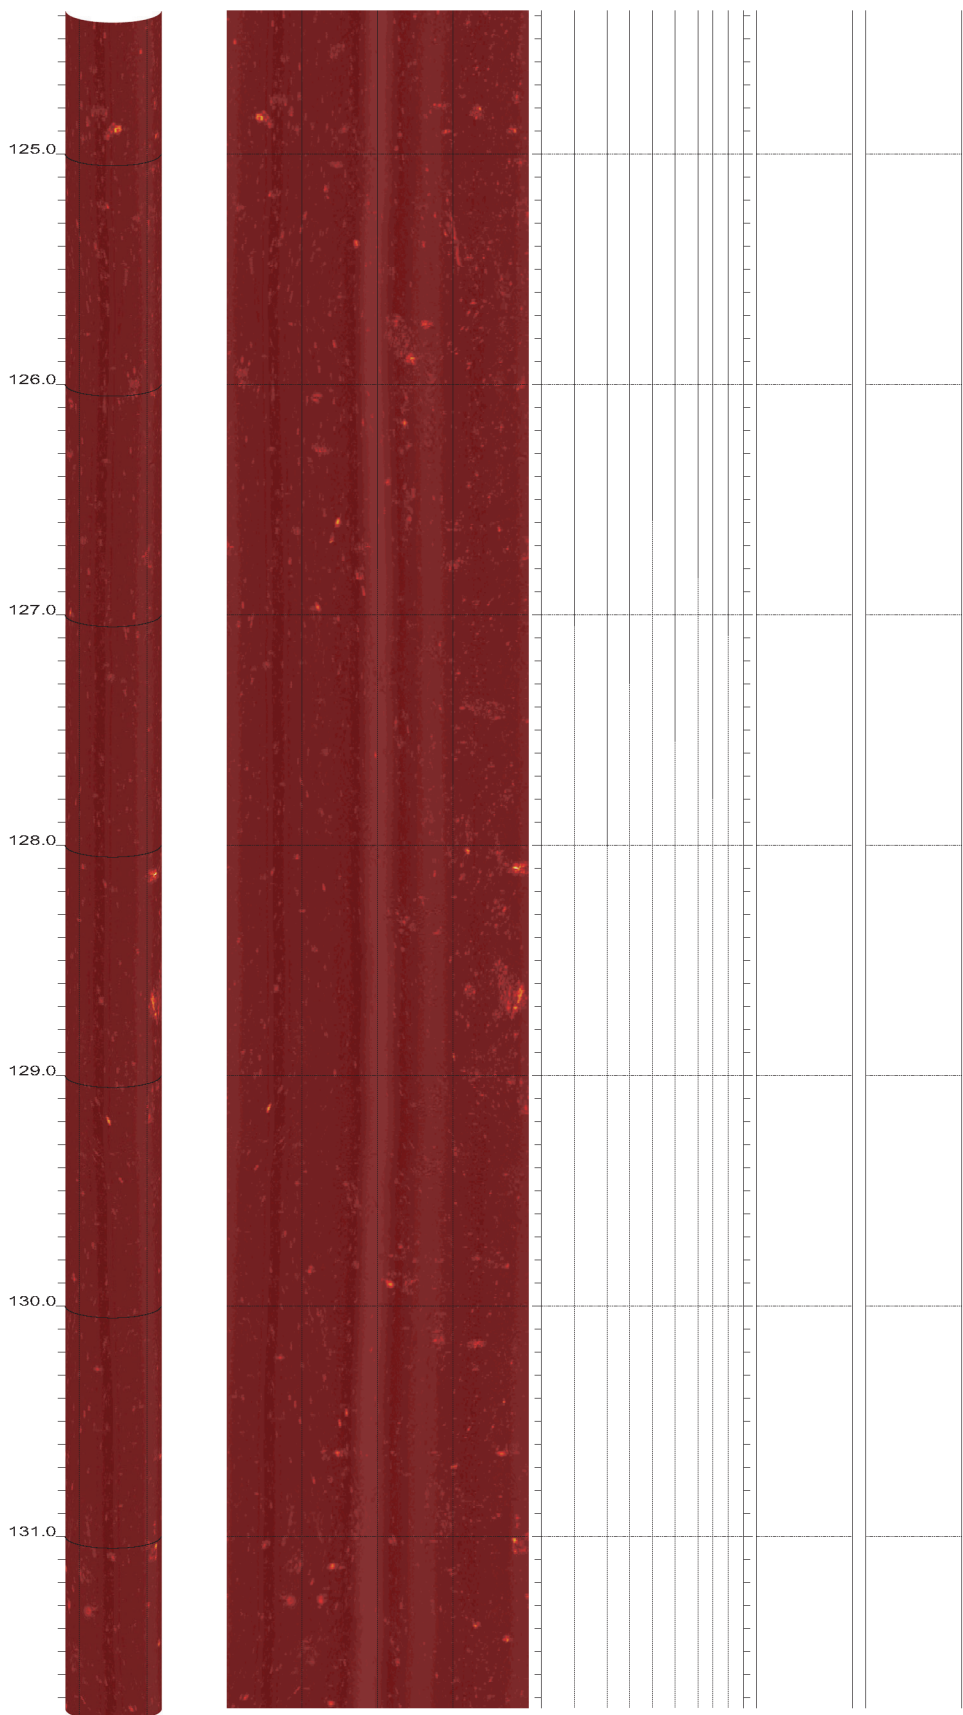

R-7-1

72.804 to 65.436ft

R-7-1

80.172 to 72.804ft

R-7-1

102.276 to 94.908ft

R-7-1

109.644 to 102.276ft

R-7-1

124.380 to 117.012ft

R-7-1

131.748 to 124.380ft

R-7-1

139.116 to 131.748ft

R-7-1

146.484 to 139.116ft

R-7-1

153.852 to 146.484ft