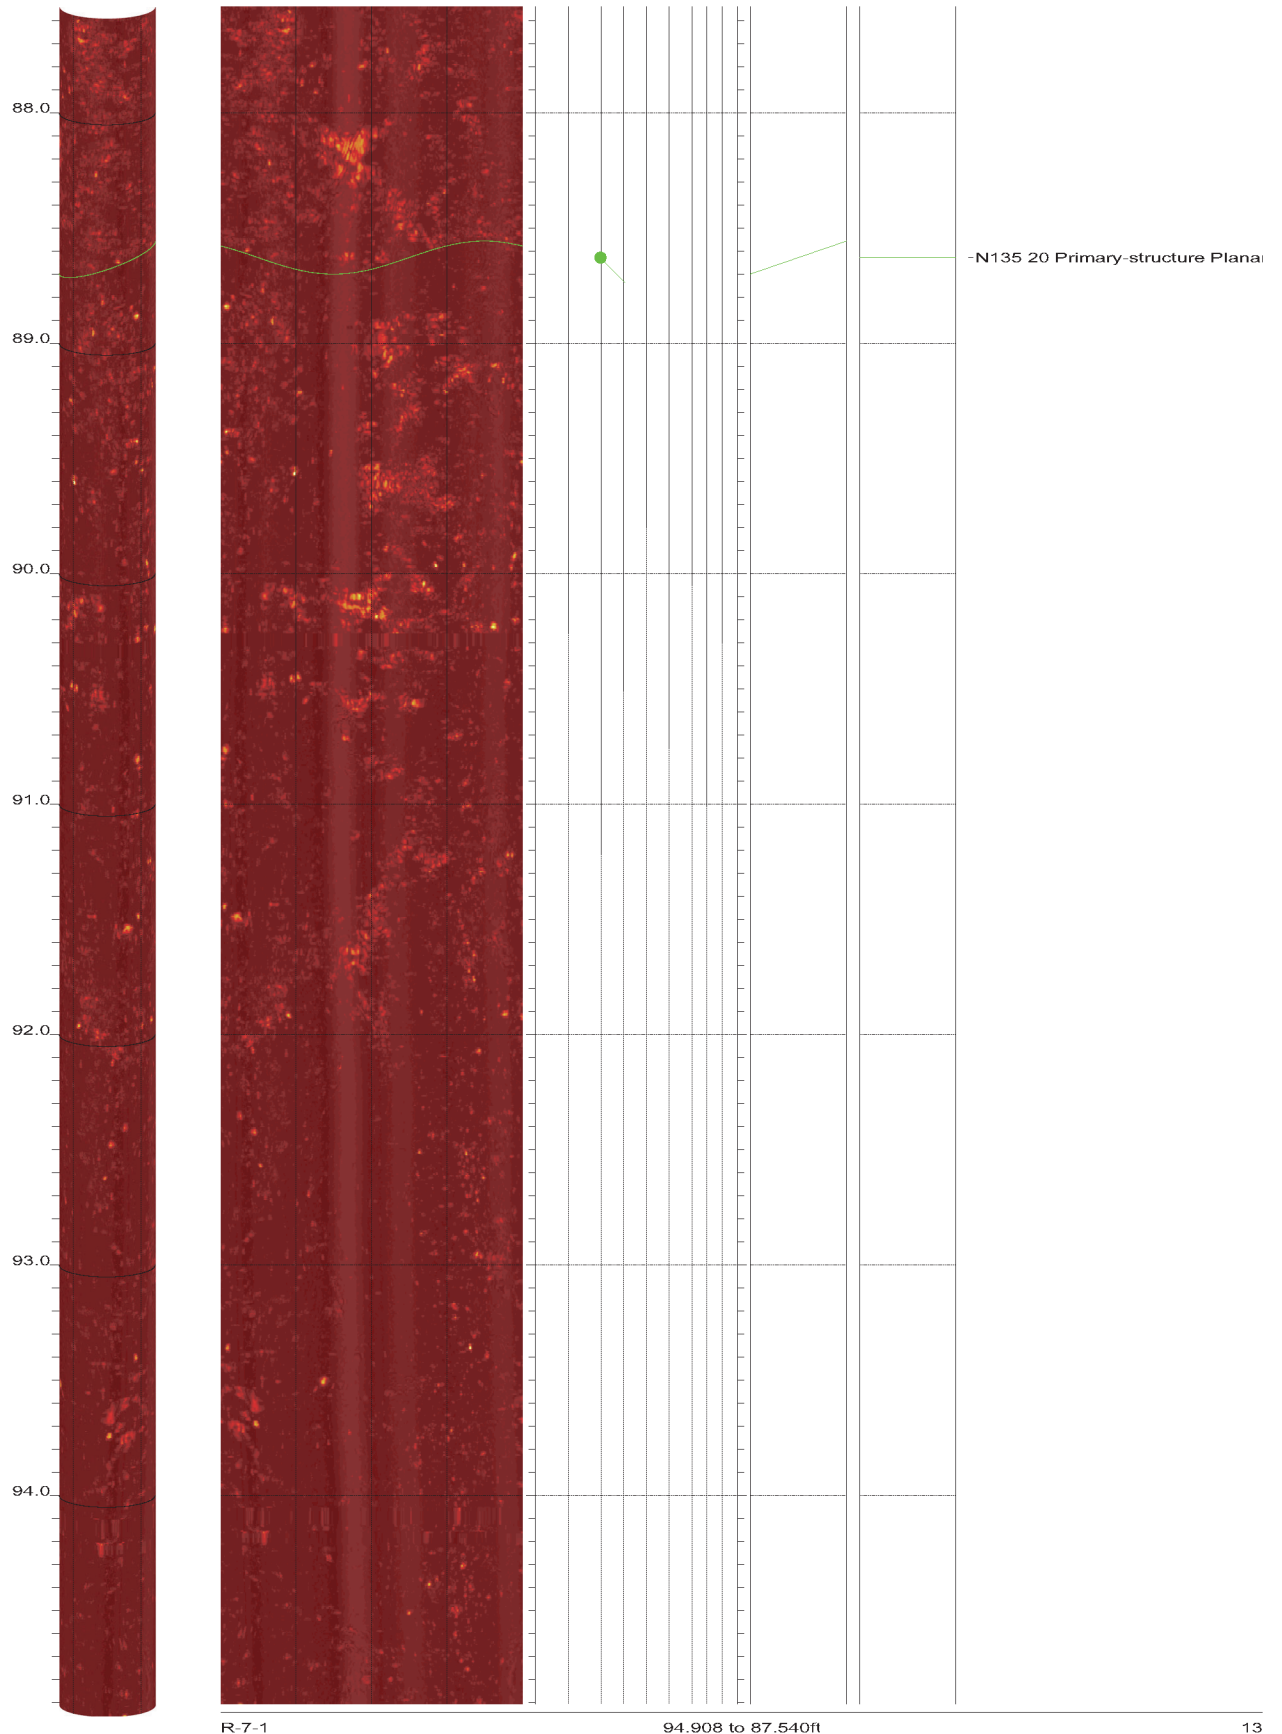

R-7-1

72.804 to 65.436ft

R-7-1

80.172 to 72.804ft

R-7-1

102.276 to 94.908ft

R-7-1

109.644 to 102.276ft

R-7-1

124.380 to 117.012ft

R-7-1

131.748 to 124.380ft

R-7-1

139.116 to 131.748ft

R-7-1

146.484 to 139.116ft

R-7-1

153.852 to 146.484ft