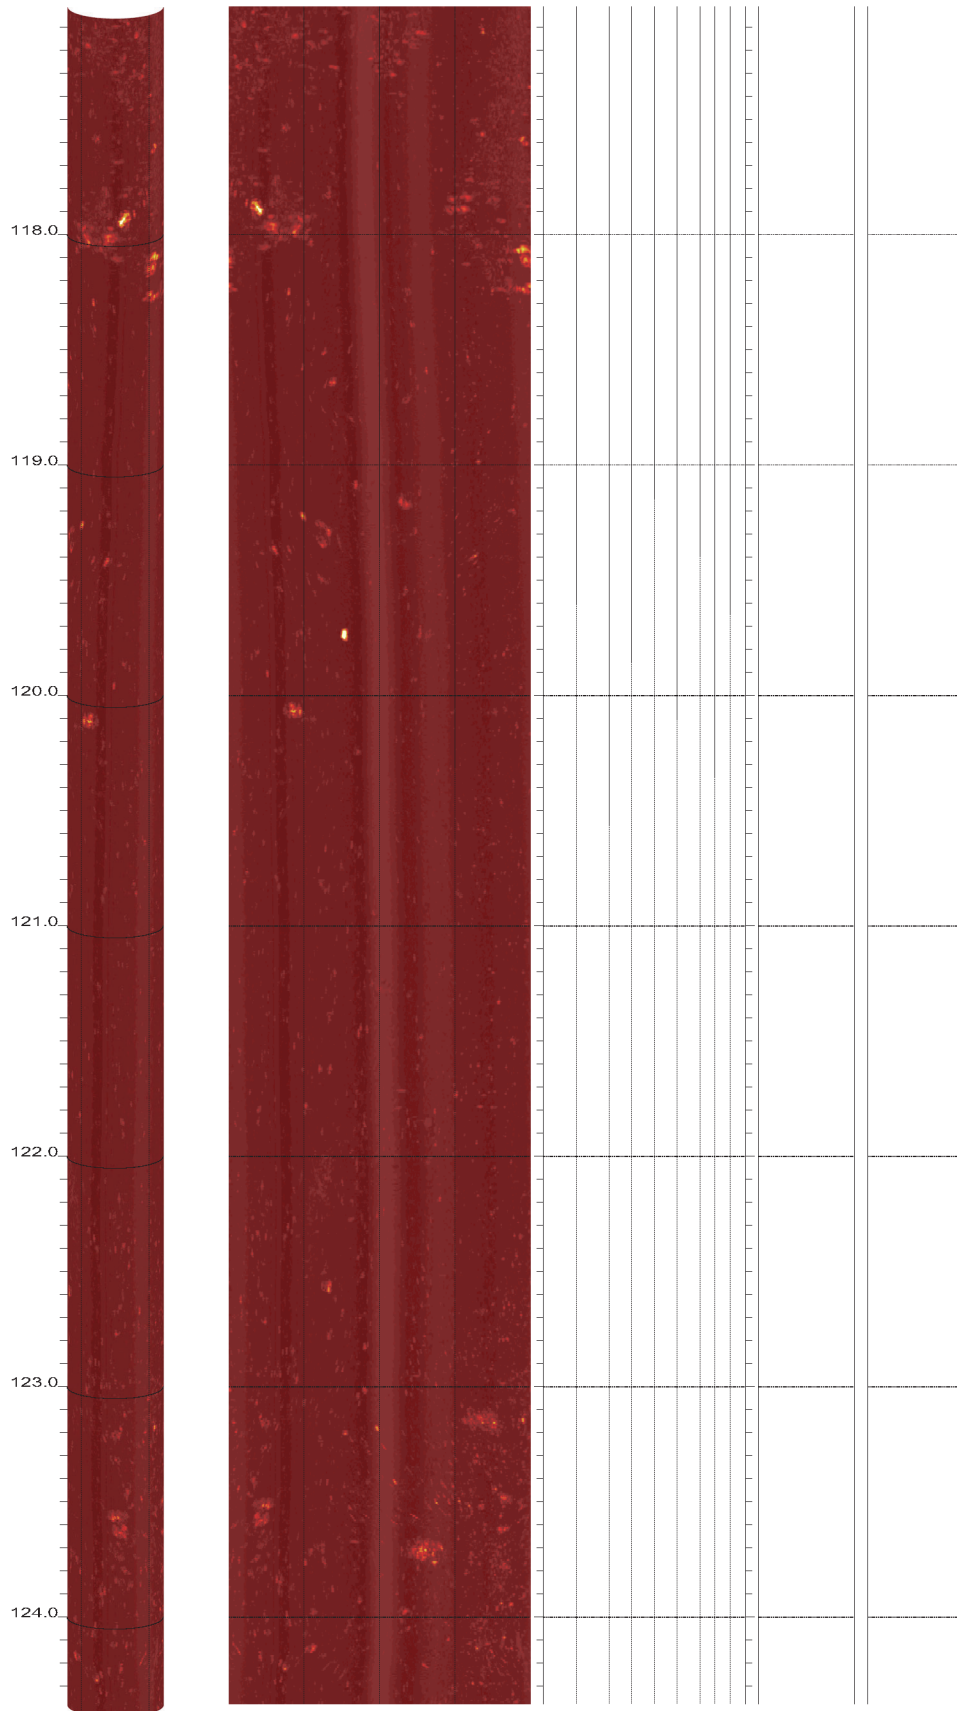

R-7-1

72.804 to 65.436ft

R-7-1

80.172 to 72.804ft

R-7-1

102.276 to 94.908ft

R-7-1

109.644 to 102.276ft

R-7-1

124.380 to 117.012ft

R-7-1

131.748 to 124.380ft

R-7-1

139.116 to 131.748ft

R-7-1

146.484 to 139.116ft

R-7-1

153.852 to 146.484ft