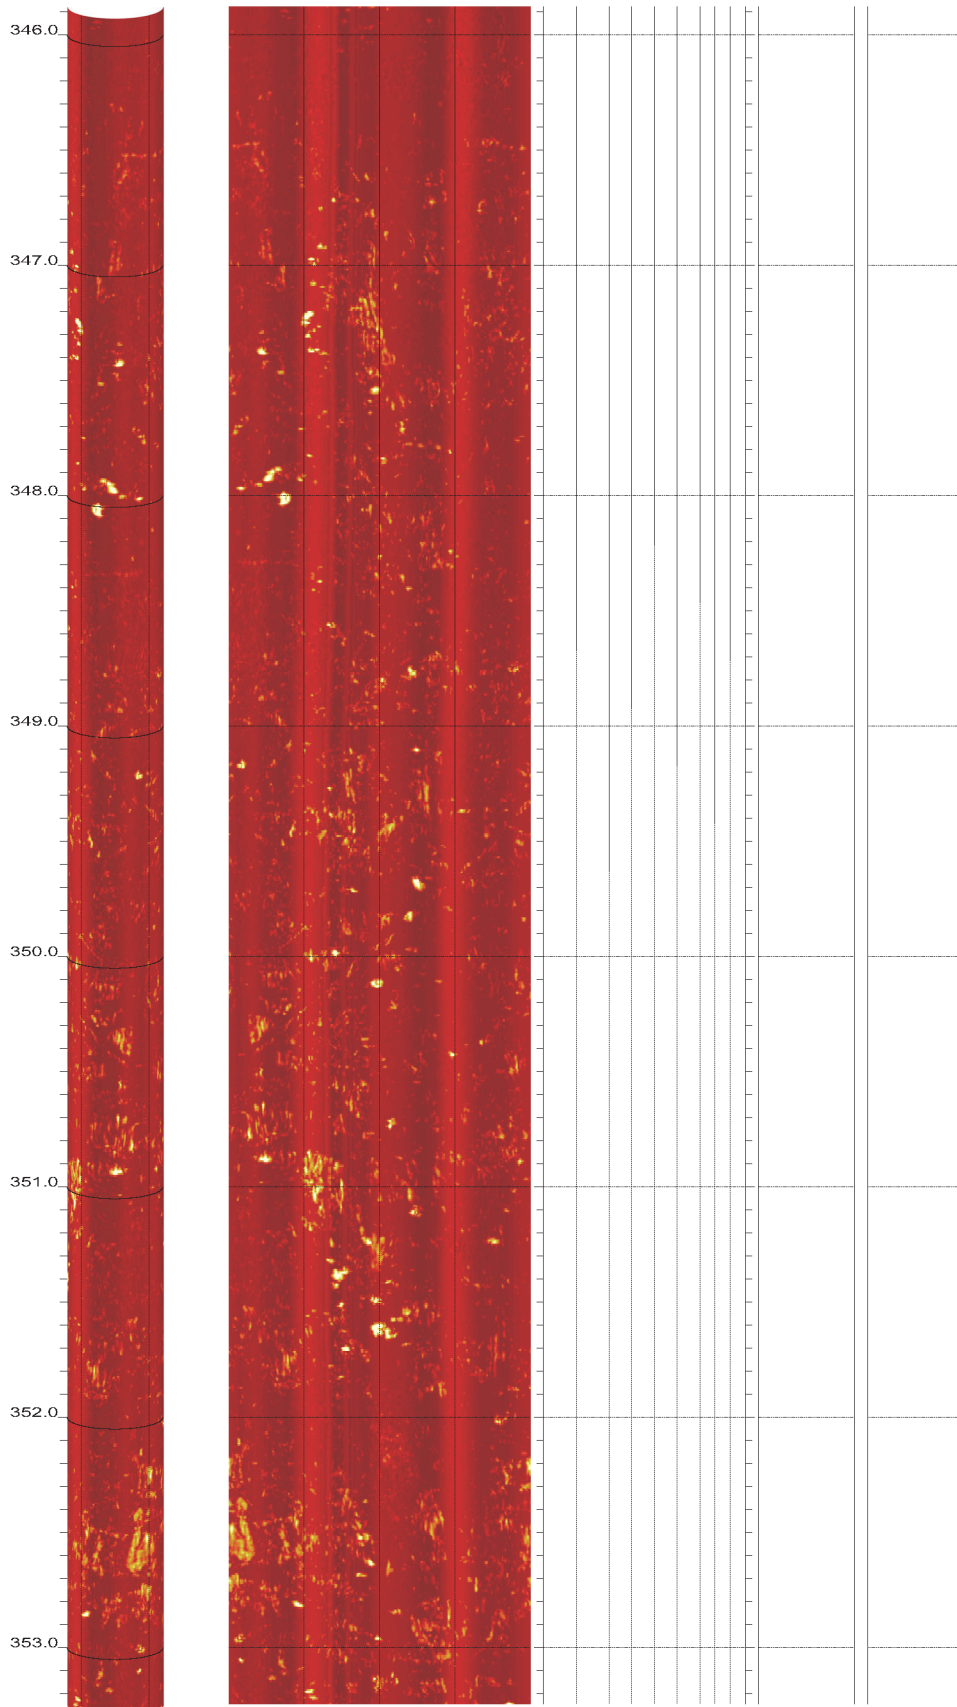

R-6-1b

286.936 to 279.568ft

R-6-1b

294.304 to 286.936ft

R-6-1b

301.672 to 294.304ft

R-6-1b

309.040 to 301.672ft

R-6-1b

316.408 to 309.040ft

R-6-1b

323.776 to 316.408ft

R-6-1b

331.144 to 323.776ft

R-6-1b

353.248 to 345.880ft

R-6-1b

360.616 to 353.248ft