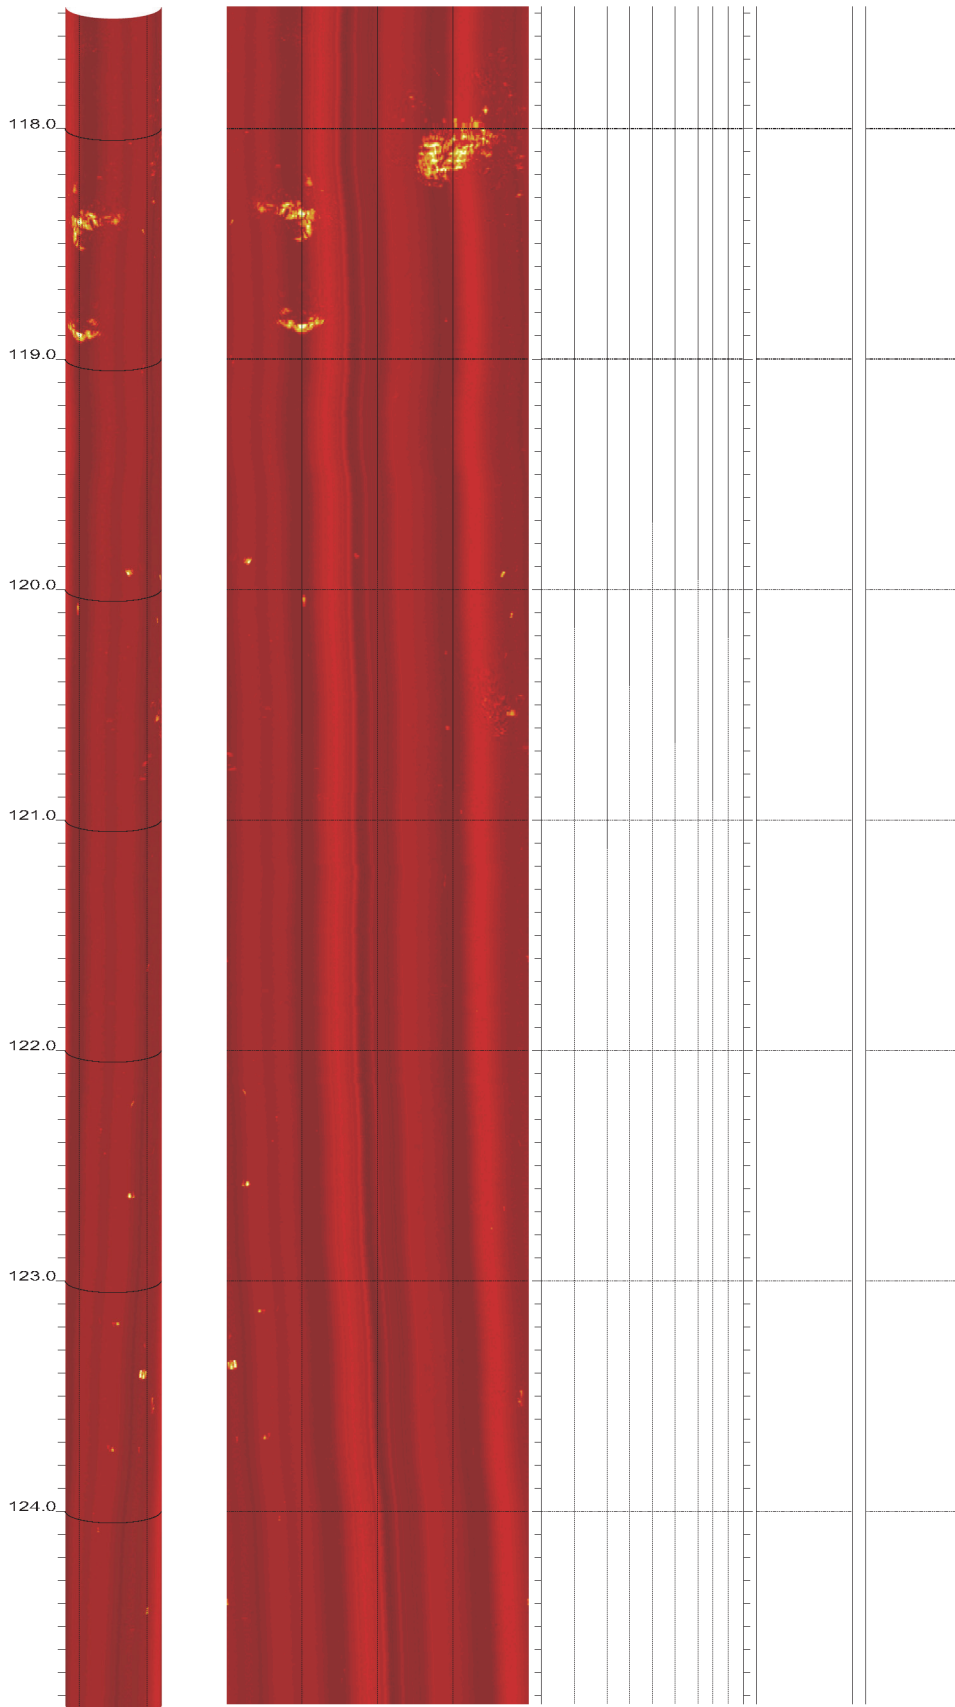

R-6-1b

88.000 to 80.632ft

R-6-1b

95.368 to 88.000ft

R-6-1b

110.104 to 102.736ft

R-6-1b

124.840 to 117.472ft

R-6-1b

132.208 to 124.840ft

R-6-1b

139.576 to 132.208ft

R-6-1b

146.944 to 139.576ft

R-6-1b

154.312 to 146.944ft

R-6-1b

161.680 to 154.312ft

R-6-1b

169.048 to 161.680ft

R-6-1b

176.416 to 169.048ft

R-6-1b

183.784 to 176.416ft