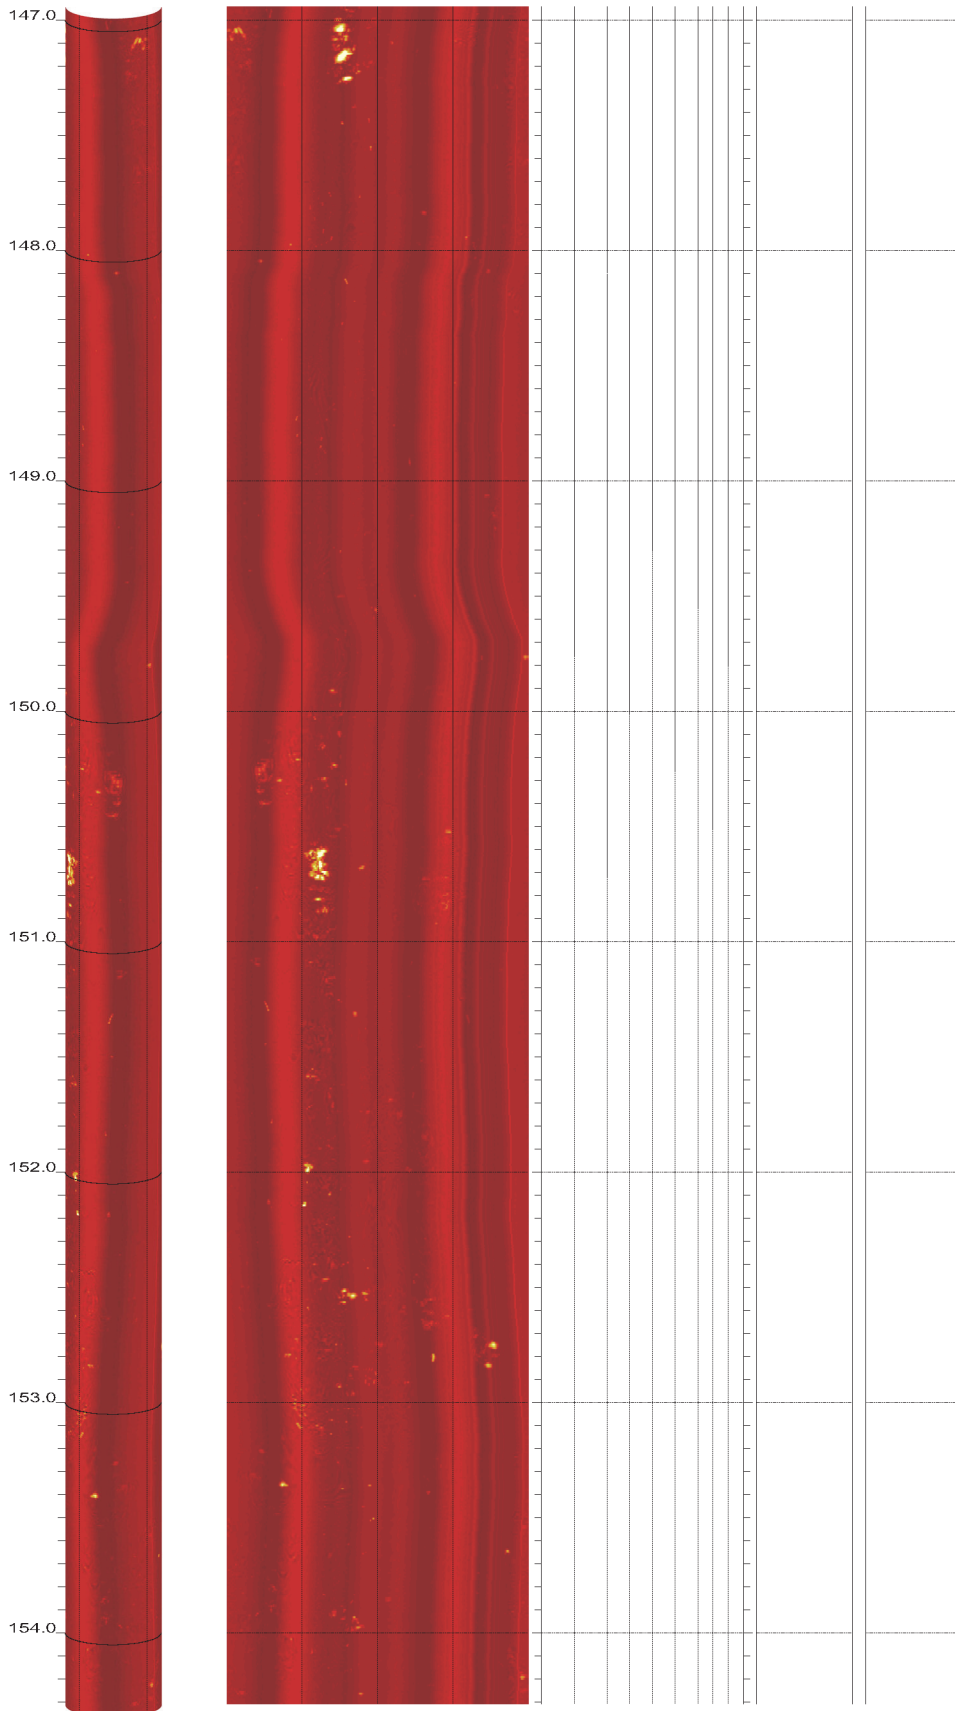

R-6-1b

88.000 to 80.632ft

R-6-1b

95.368 to 88.000ft

R-6-1b

110.104 to 102.736ft

R-6-1b

124.840 to 117.472ft

R-6-1b

132.208 to 124.840ft

R-6-1b

139.576 to 132.208ft

R-6-1b

146.944 to 139.576ft

R-6-1b

154.312 to 146.944ft

R-6-1b

161.680 to 154.312ft

R-6-1b

169.048 to 161.680ft

R-6-1b

176.416 to 169.048ft

R-6-1b

183.784 to 176.416ft