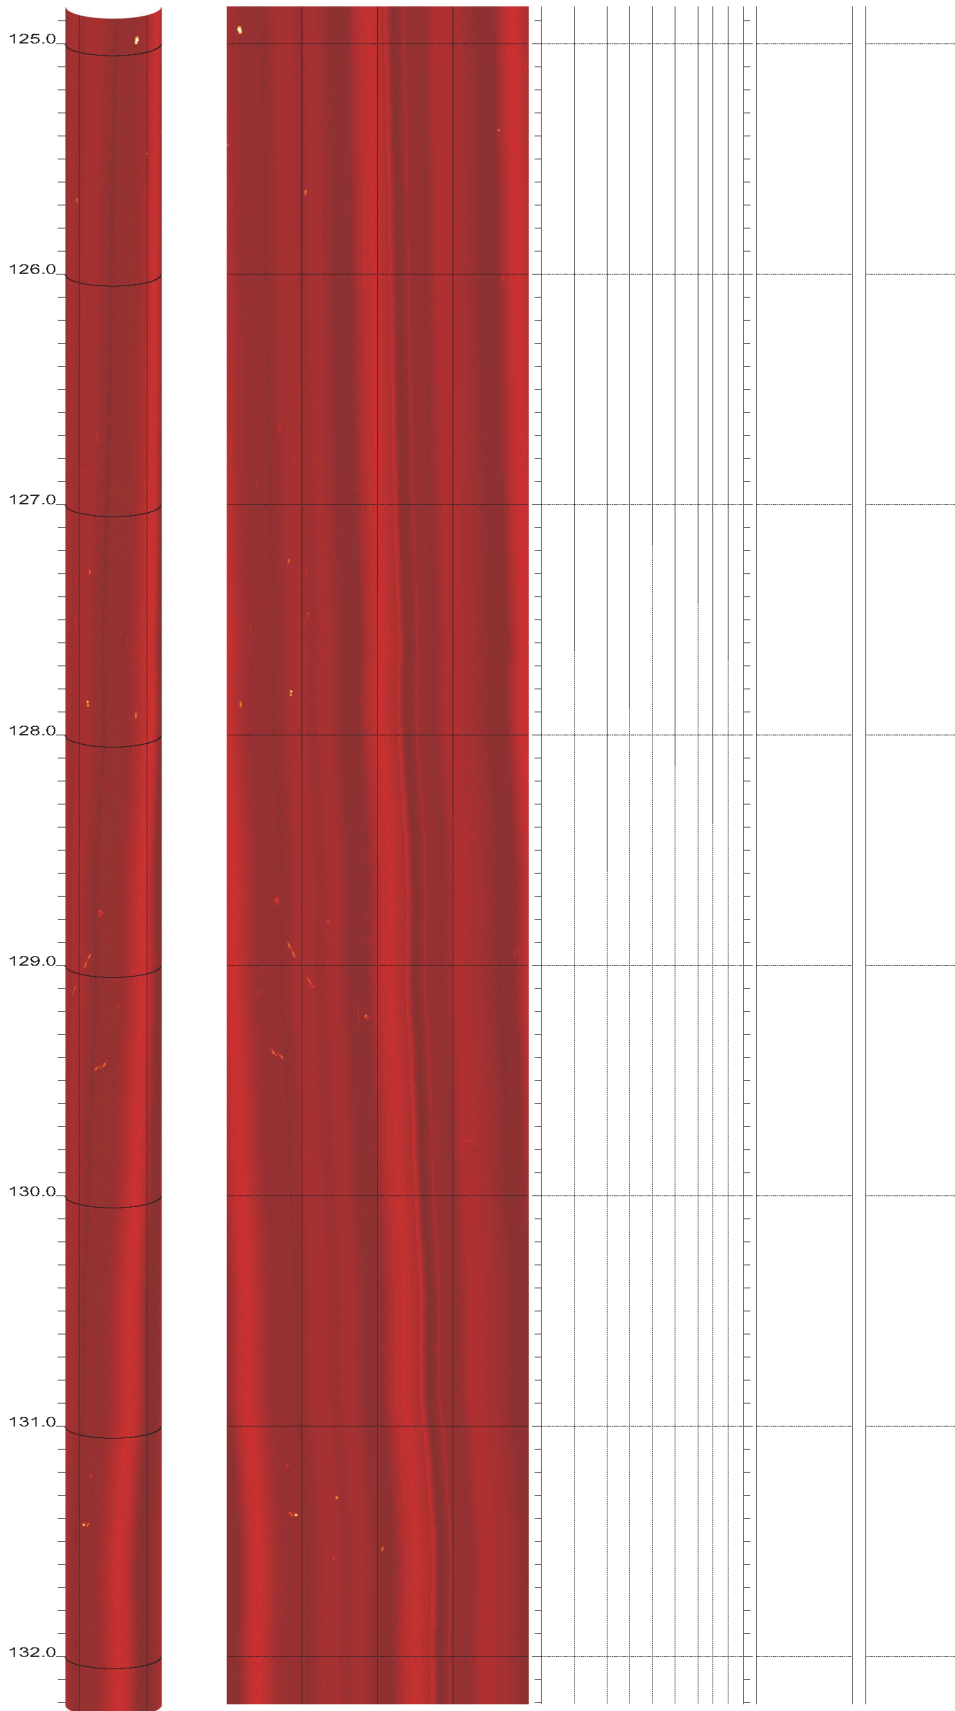

R-6-1b

88.000 to 80.632ft

R-6-1b

95.368 to 88.000ft

R-6-1b

110.104 to 102.736ft

R-6-1b

124.840 to 117.472ft

R-6-1b

132.208 to 124.840ft

R-6-1b

139.576 to 132.208ft

R-6-1b

146.944 to 139.576ft

R-6-1b

154.312 to 146.944ft

R-6-1b

161.680 to 154.312ft

R-6-1b

169.048 to 161.680ft

R-6-1b

176.416 to 169.048ft

R-6-1b

183.784 to 176.416ft