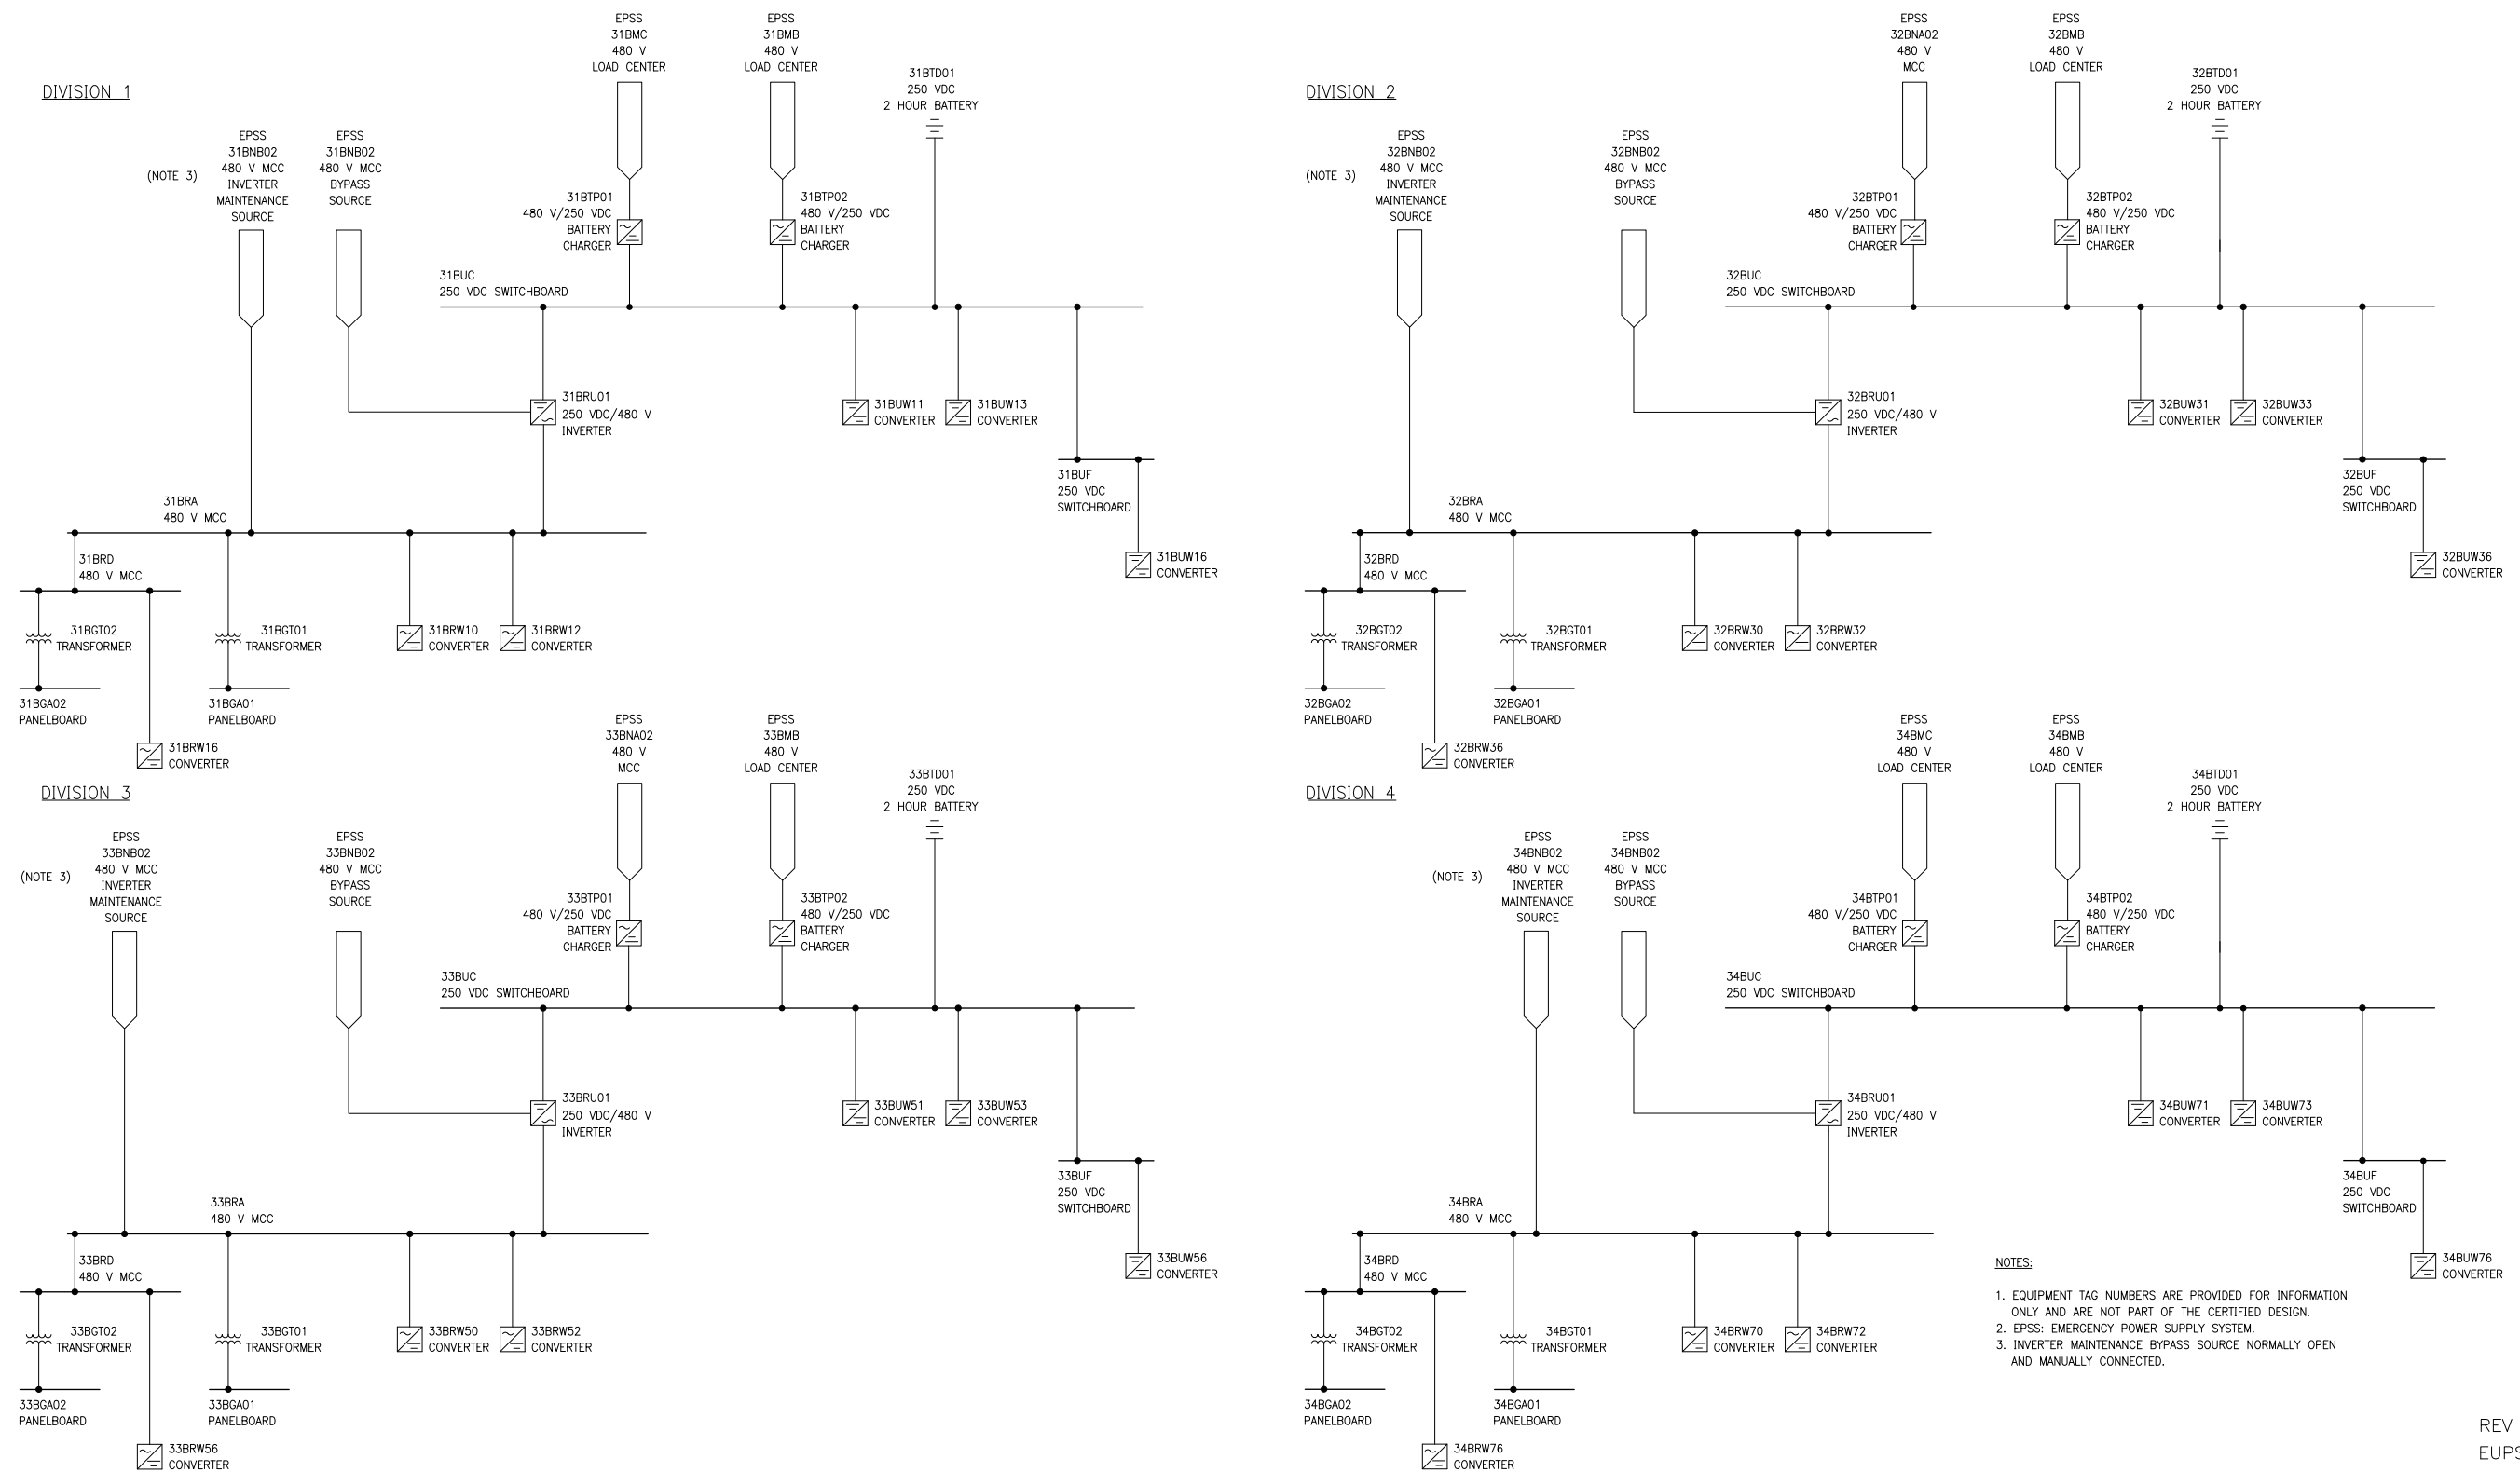

Figure 2.5.2-1—Class 1E Uninterruptible Power Supply System Functional Arrangement

REV 005
EUPS01T1