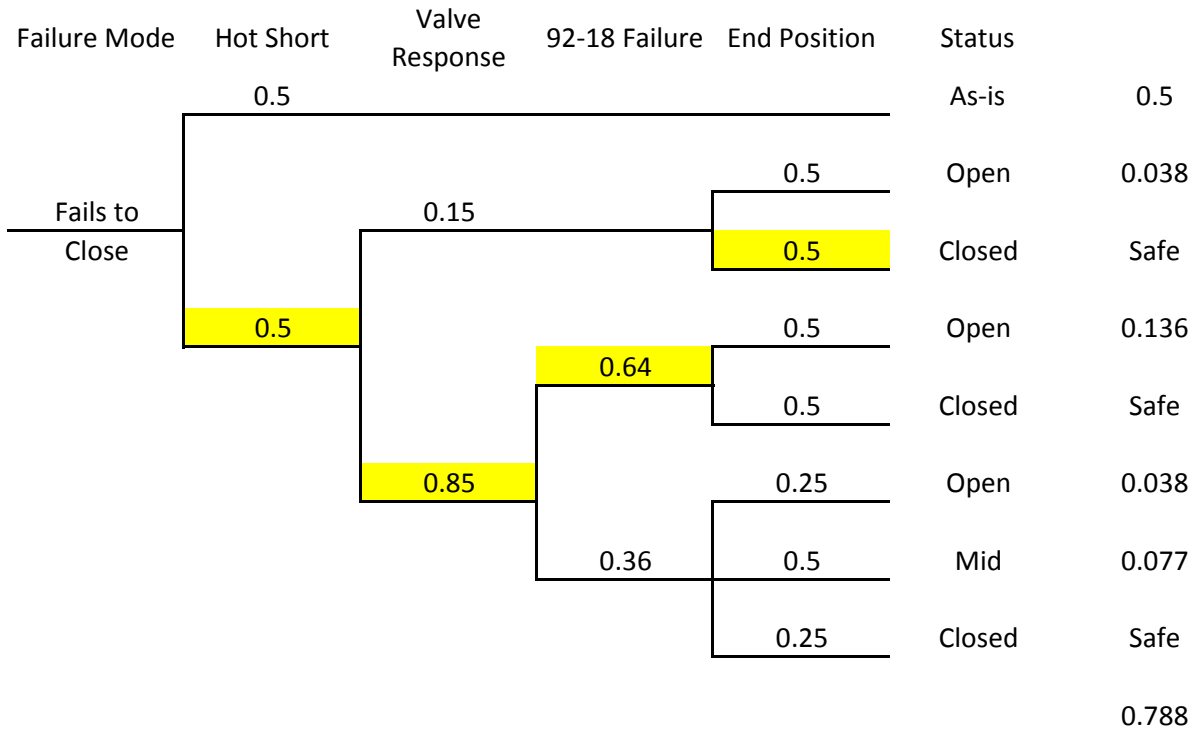

SUMMARY

	IEN 92-18 Possible		IEN 92-18 Not Possible	
Spurious Open	0.388	-9.5%	0.509	-22.1%
Spurious Close	0.000	8.4%	0.000	19.7%
Fails to Close	0.849		0.581	
Fails to Open	0.470		0.470	

SPURIOUSLY OPENS

SPURIOUSLY CLOSES

FAILS TO CLOSE

FAILS TO OPEN