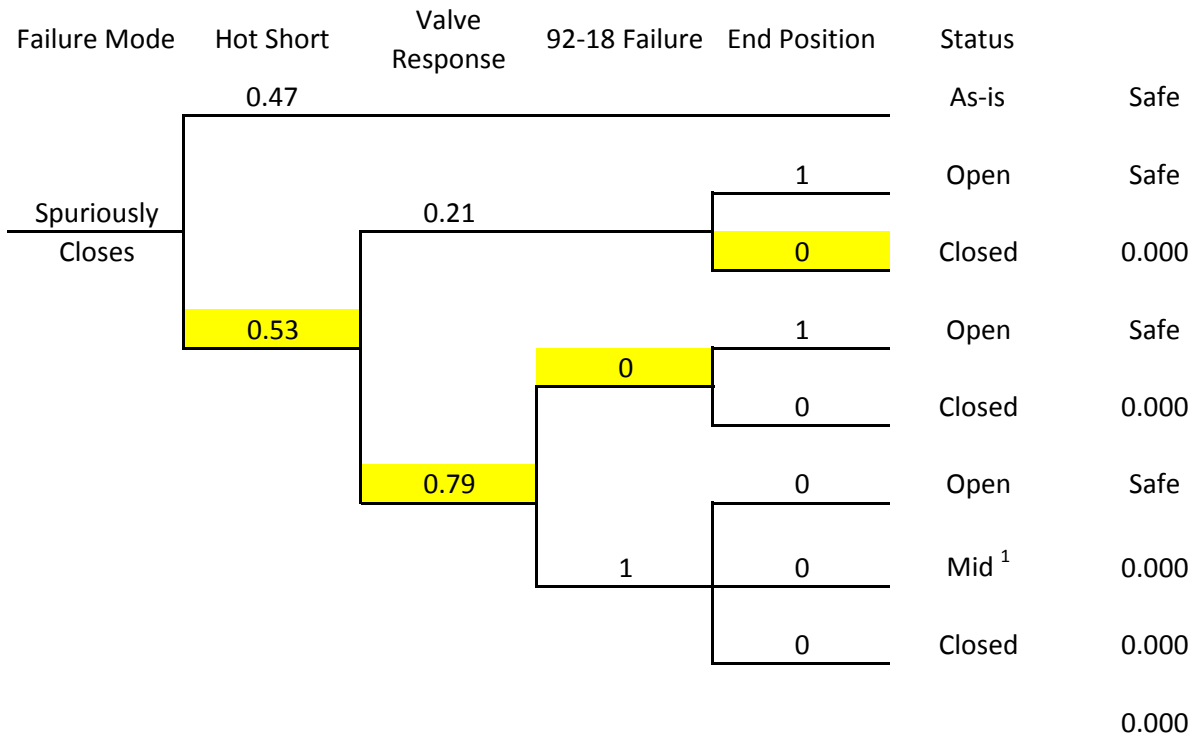

SUMMARY

	IEN 92-18 Possible		IEN 92-18 Not Possible	
Spurious Open	0.388	-9.5%	0.509	-22.1%
Spurious Close	0.000	8.4%	0.000	19.7%
Fails to Close	0.849		0.581	
Fails to Open	0.470		0.470	

SPURIOUSLY OPENS

SPURIOUSLY CLOSES

FAILS TO CLOSE

FAILS TO OPEN