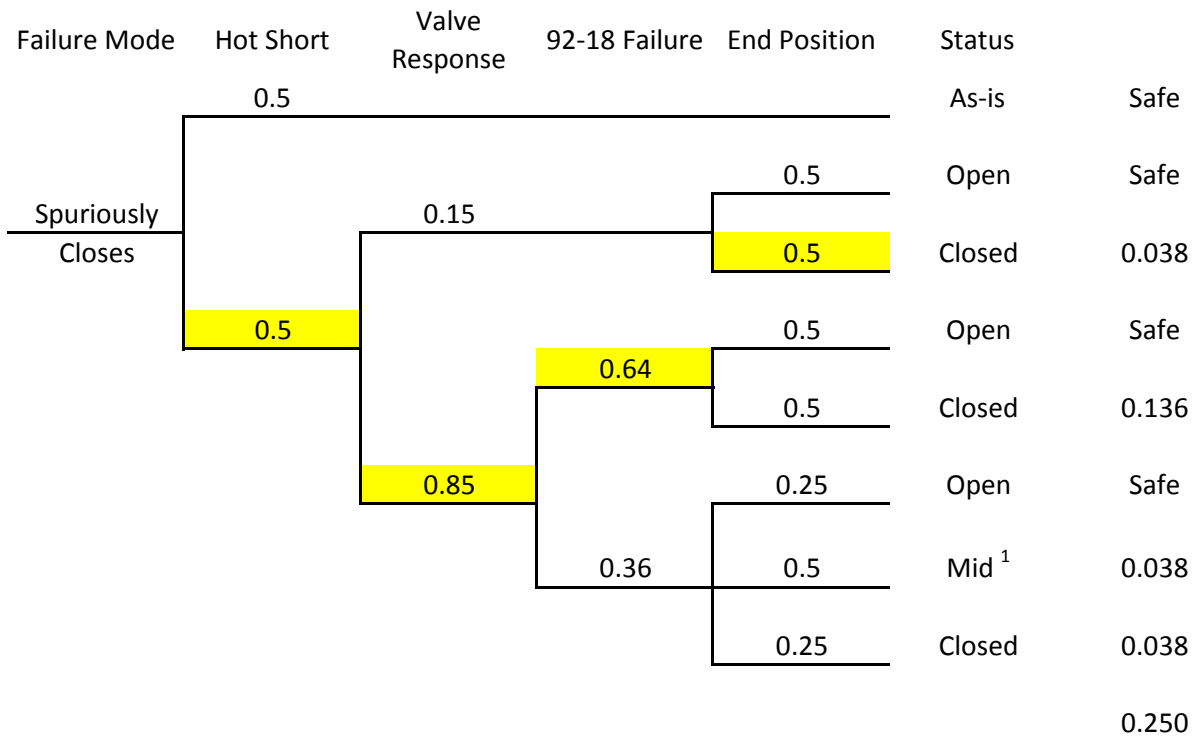

SUMMARY

	IEN 92-18 Possible		IEN 92-18 Not Possible	
Spurious Open	0.388	-9.5%	0.509	-22.1%
Spurious Close	0.000	8.4%	0.000	19.7%
Fails to Close	0.849		0.581	
Fails to Open	0.470		0.470	

SPURIOUSLY OPENS

SPURIOUSLY CLOSES

FAILS TO CLOSE

FAILS TO OPEN