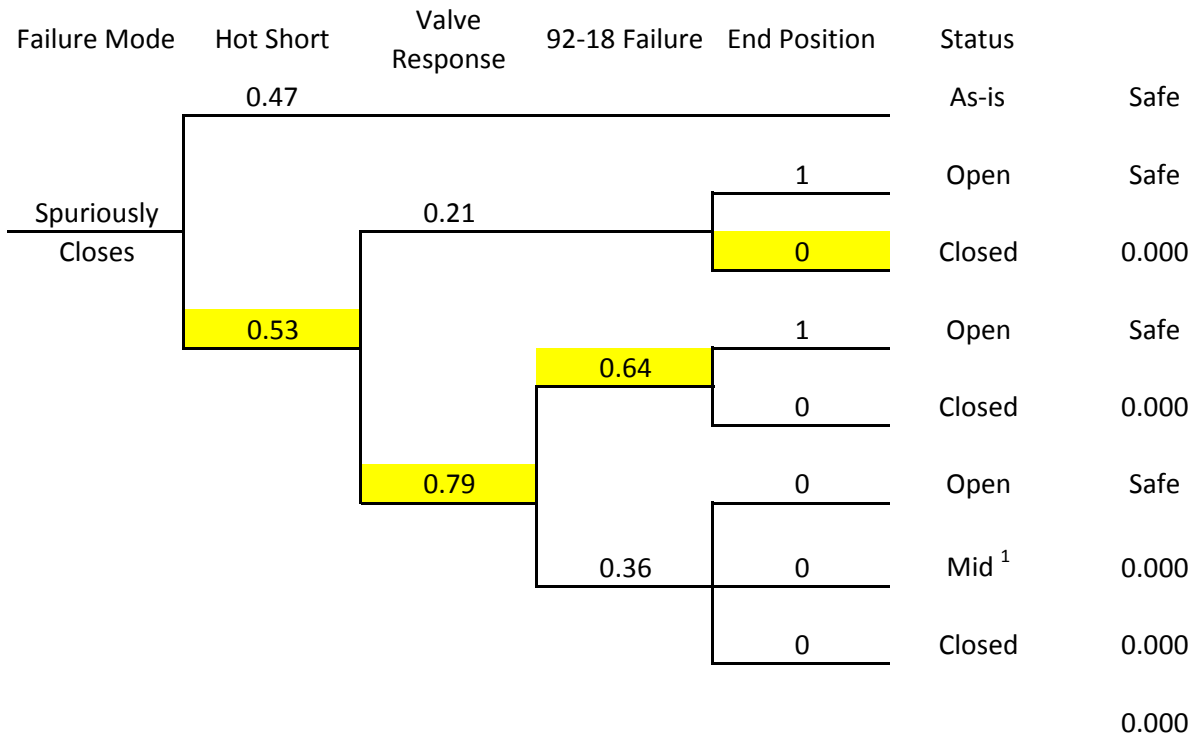

SUMMARY

	IEN 92-18 Possible		IEN 92-18 Not Possible	
Spurious Open	0.388	-9.5%	0.509	-22.1%
Spurious Close	0.000	8.4%	0.000	19.7%
Fails to Close	0.849		0.581	
Fails to Open	0.470		0.470	

SPURIOUSLY OPENS

SPURIOUSLY CLOSES

FAILS TO CLOSE

FAILS TO OPEN