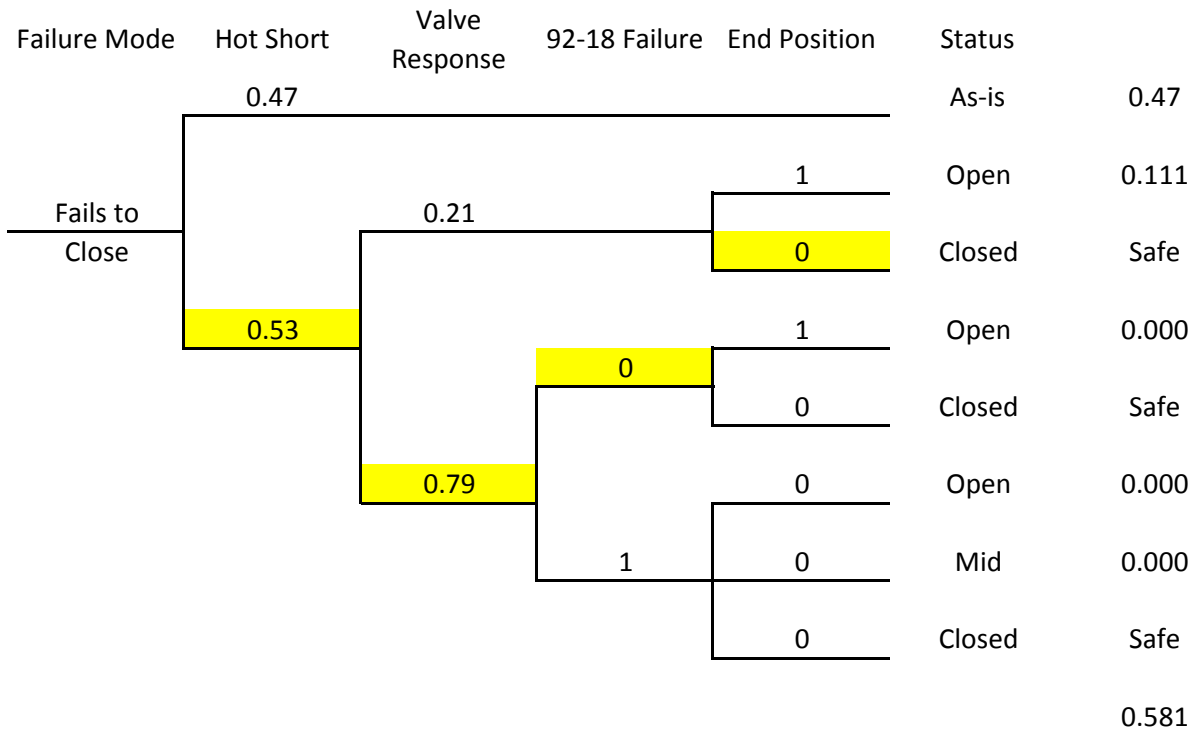

SUMMARY

	IEN 92-18 Possible		IEN 92-18 Not Possible	
Spurious Open	0.388	-9.5%	0.509	-22.1%
Spurious Close	0.000	8.4%	0.000	19.7%
Fails to Close	0.849		0.581	
Fails to Open	0.470		0.470	

SPURIOUSLY OPENS

SPURIOUSLY CLOSES

FAILS TO CLOSE

FAILS TO OPEN