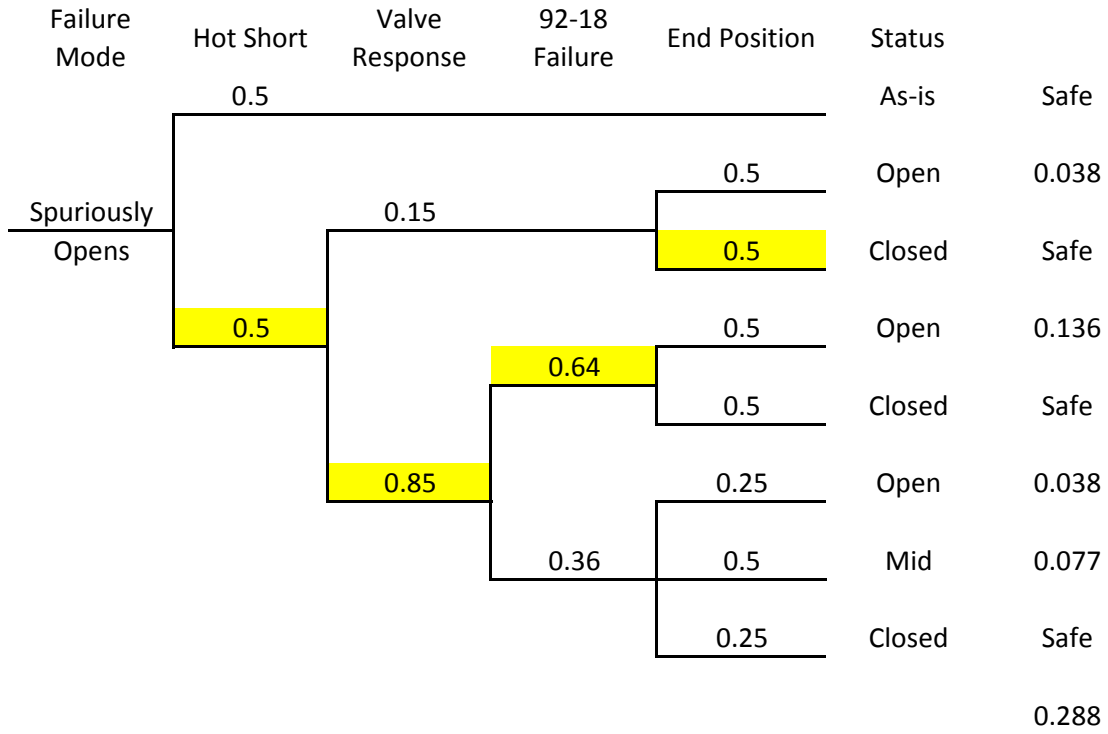

SUMMARY

	IEN 92-18 Possible		IEN 92-18 Not Possible	
Spurious Open	0.388	-9.5%	0.509	-22.1%
Spurious Close	0.000	8.4%	0.000	19.7%
Fails to Close	0.849		0.581	
Fails to Open	0.470		0.470	

SPURIOUSLY OPENS

SPURIOUSLY CLOSES

FAILS TO CLOSE

FAILS TO OPEN