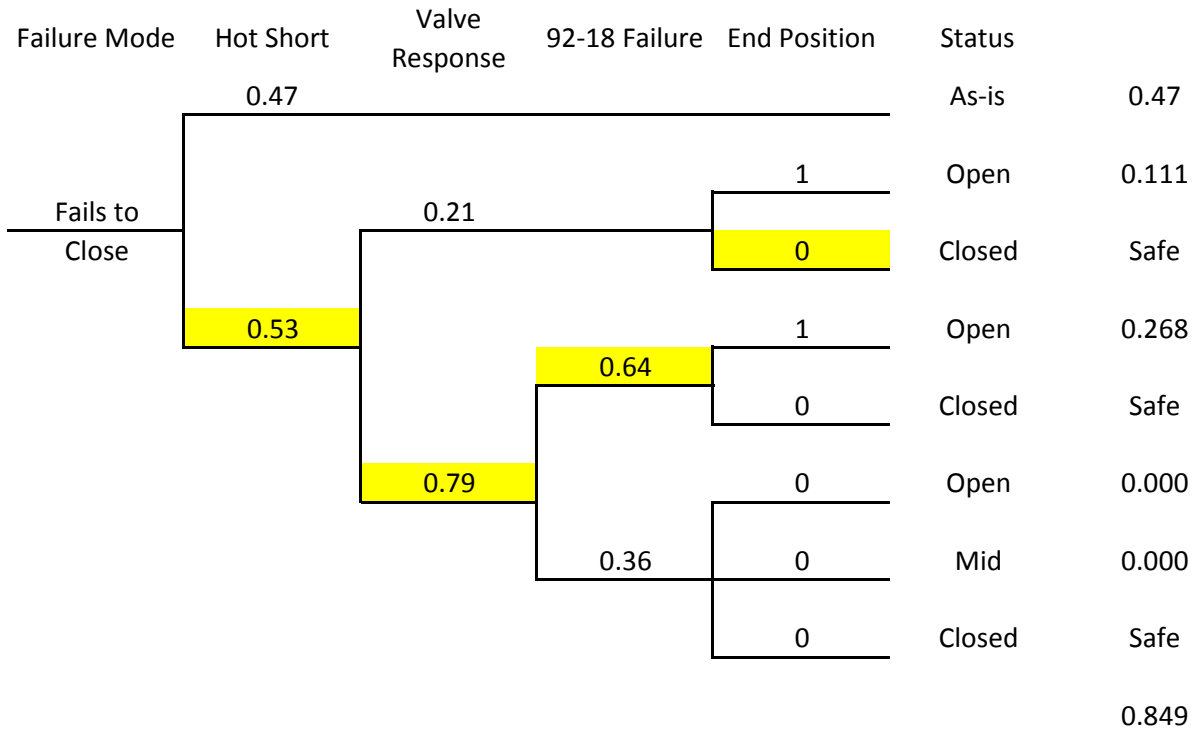

SUMMARY

	IEN 92-18 Possible		IEN 92-18 Not Possible	
Spurious Open	0.388	-9.5%	0.509	-22.1%
Spurious Close	0.000	8.4%	0.000	19.7%
Fails to Close	0.849		0.581	
Fails to Open	0.470		0.470	

SPURIOUSLY OPENS

SPURIOUSLY CLOSES

FAILS TO CLOSE

FAILS TO OPEN