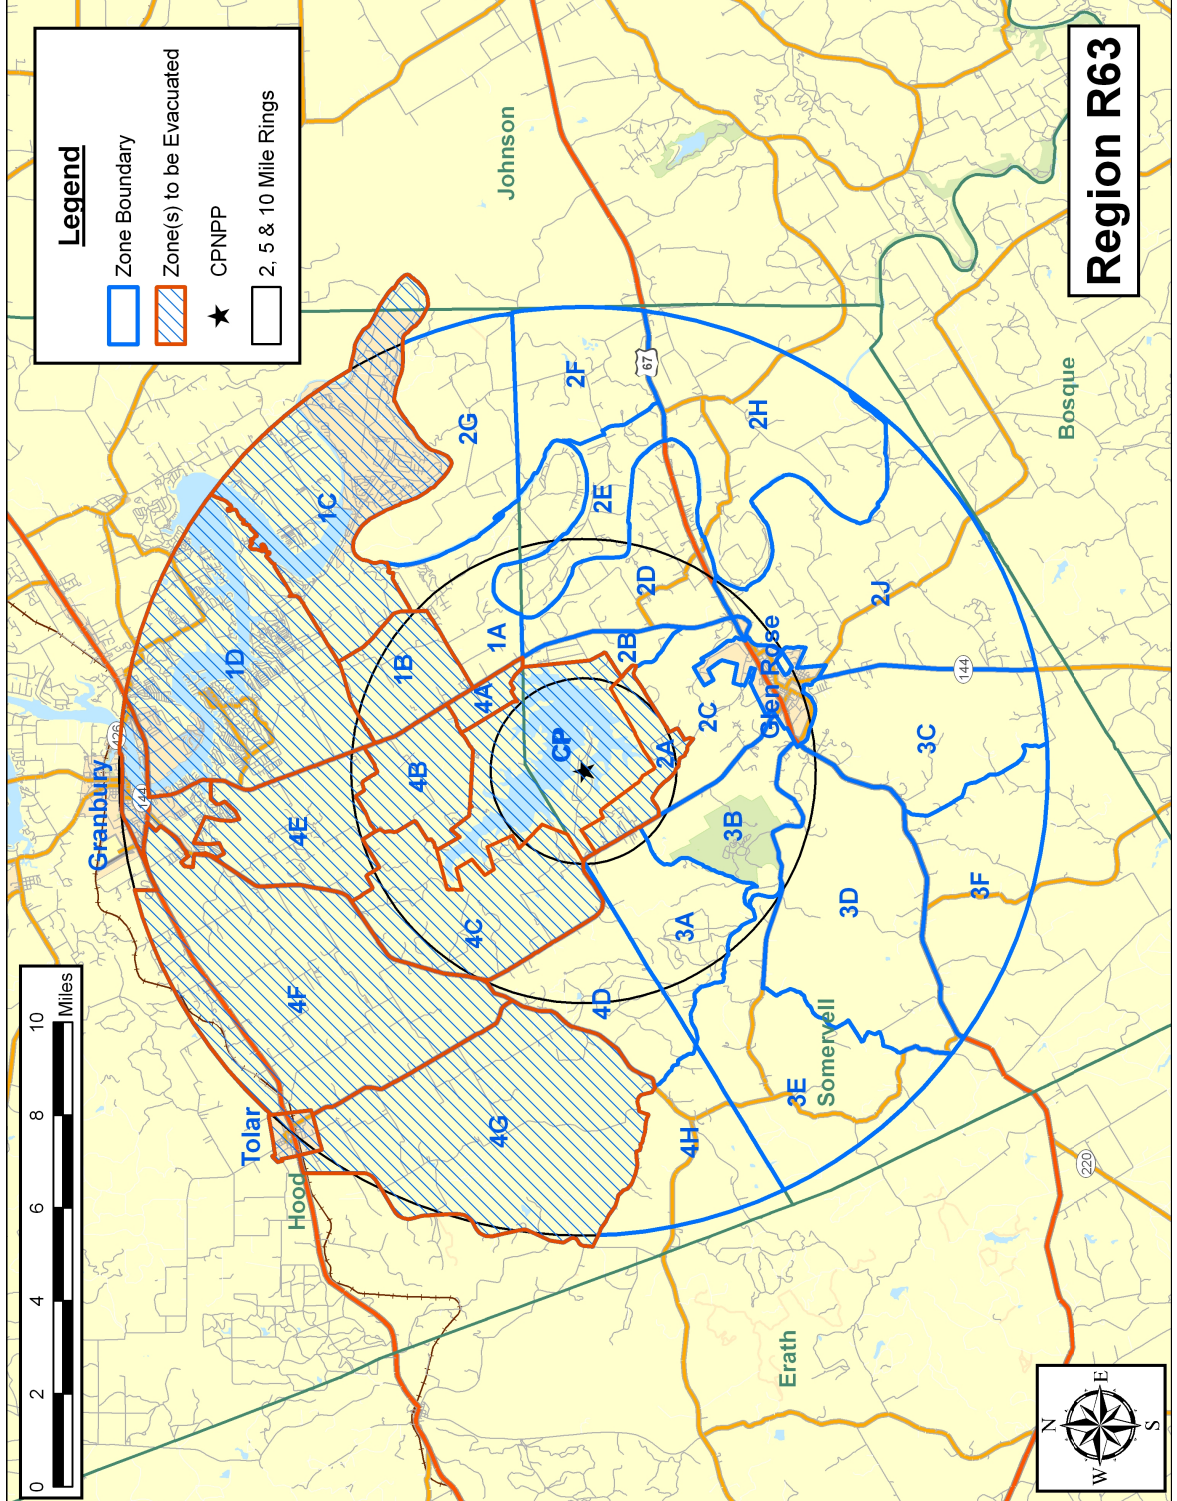

Region R60

Legend

- Zone Boundary
- Zone(s) to be Evacuated
- ★ CPNPP
- 2, 5 & 10 Mile Rings

Region R62

Region R63