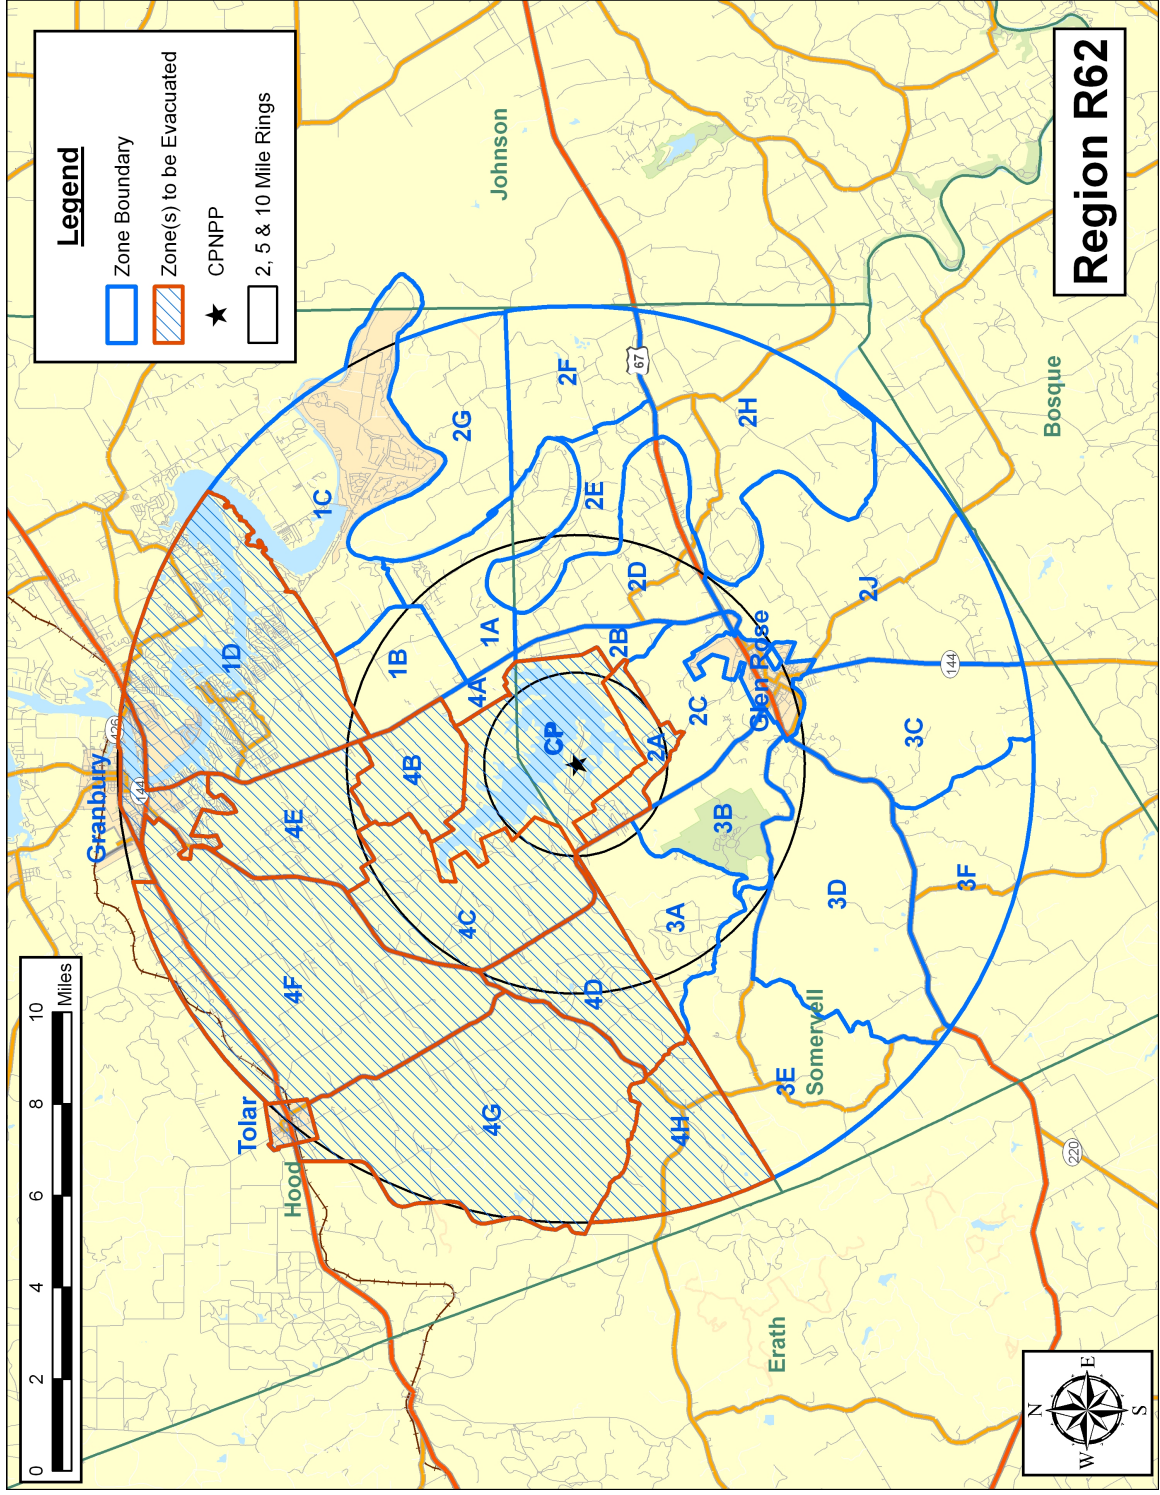

Region R60

Legend

- Zone Boundary
- Zone(s) to be Evacuated
- ★ CPNPP
- 2, 5 & 10 Mile Rings

Region R62

Region R63