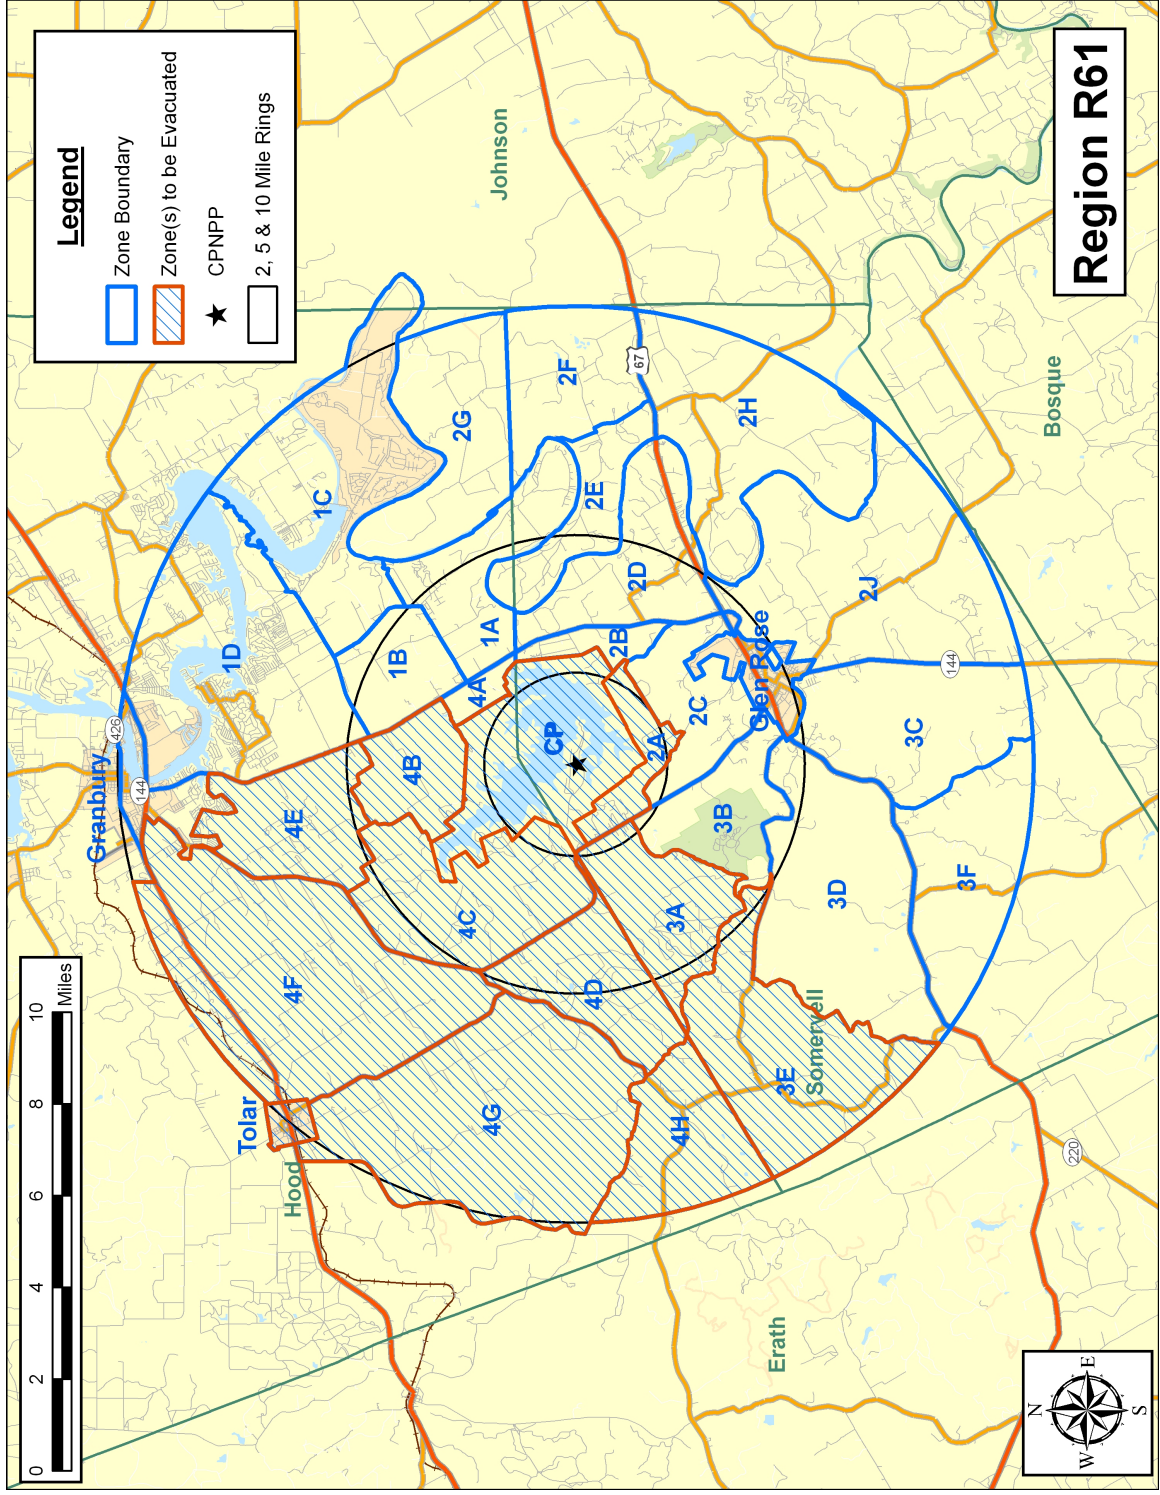

Region R60

Legend

- Zone Boundary
- Zone(s) to be Evacuated
- ★ CPNPP
- 2, 5 & 10 Mile Rings

Region R62

Region R63