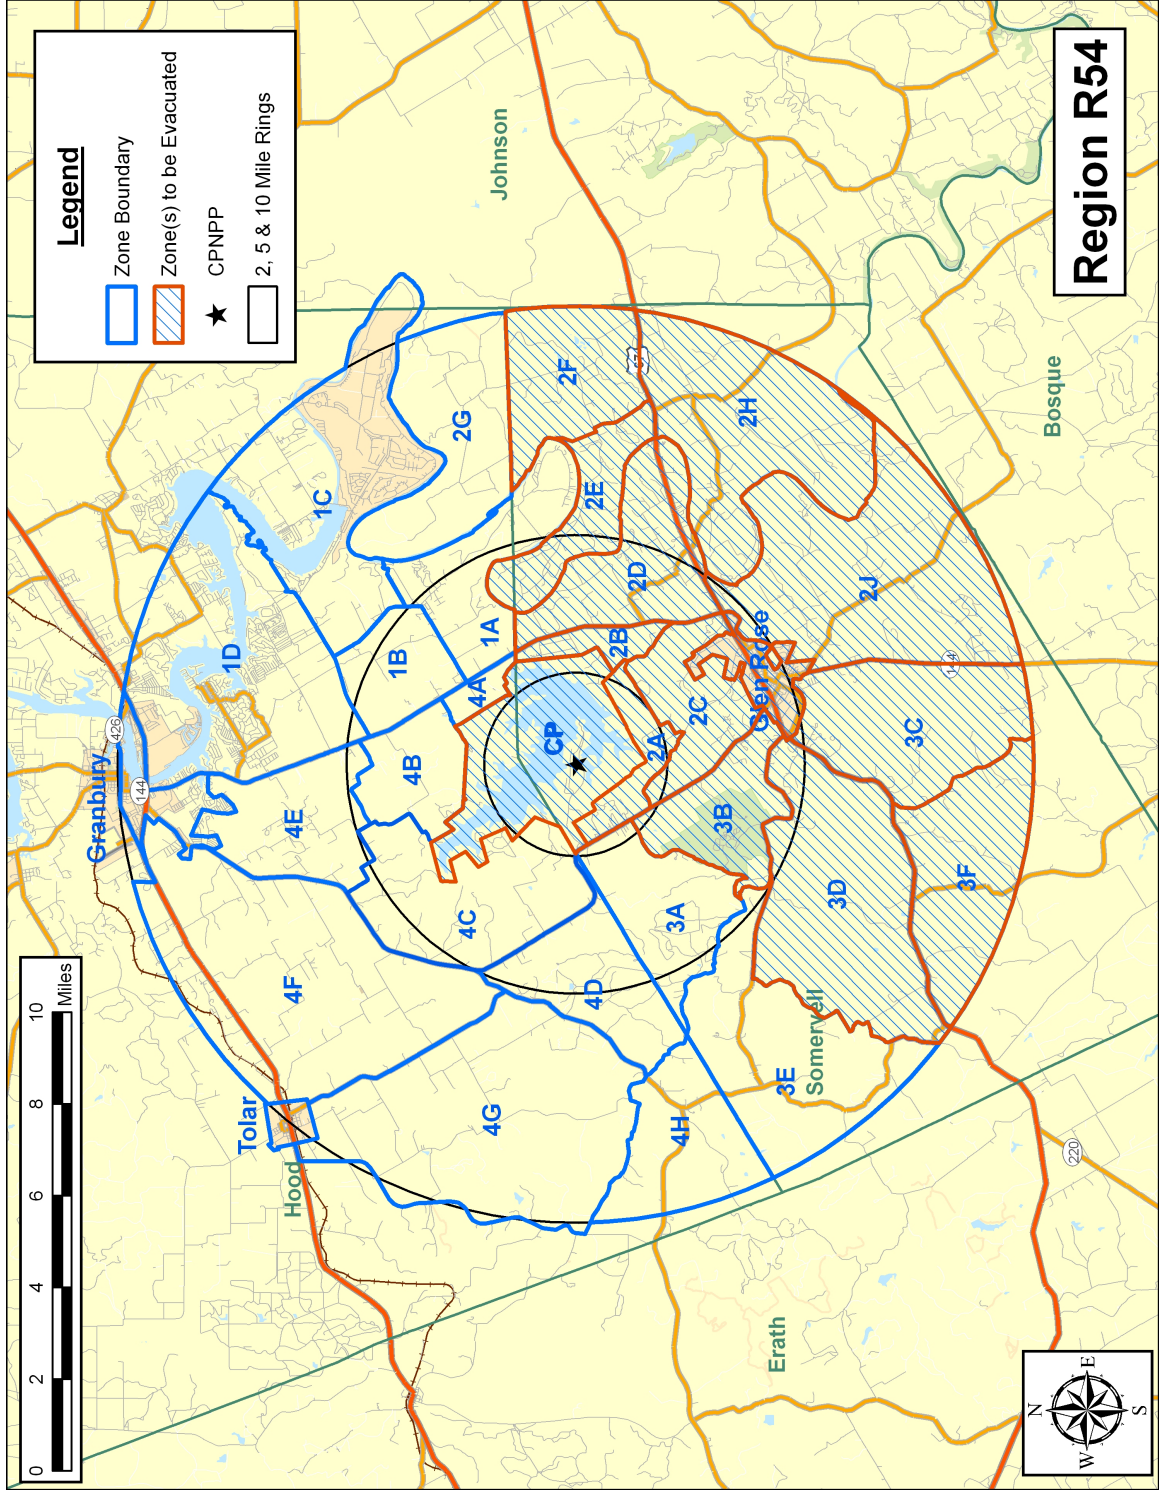

Legend

- Zone Boundary
- Zone(s) to be Evacuated
- CPNPP
- 2, 5 & 10 Mile Rings

Region R53

Region R54

Region R55