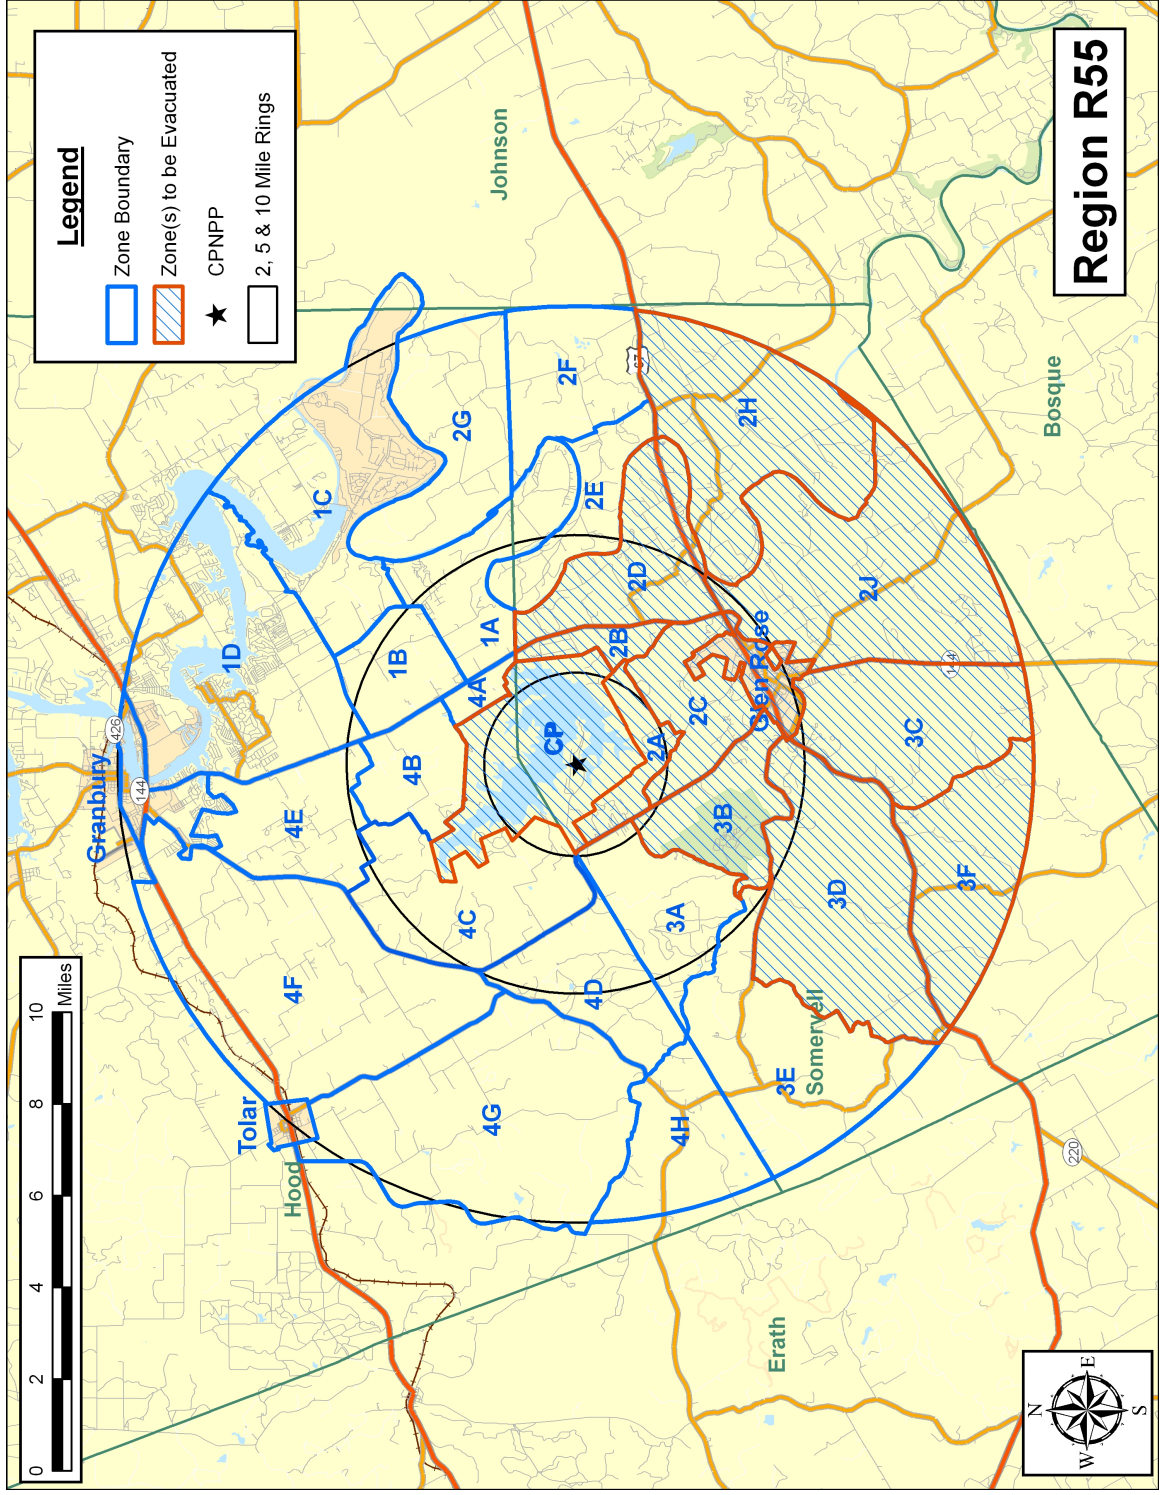

Legend

- Zone Boundary
- Zone(s) to be Evacuated
- CPNPP
- 2, 5 & 10 Mile Rings

Region R53

Region R54

Region R55