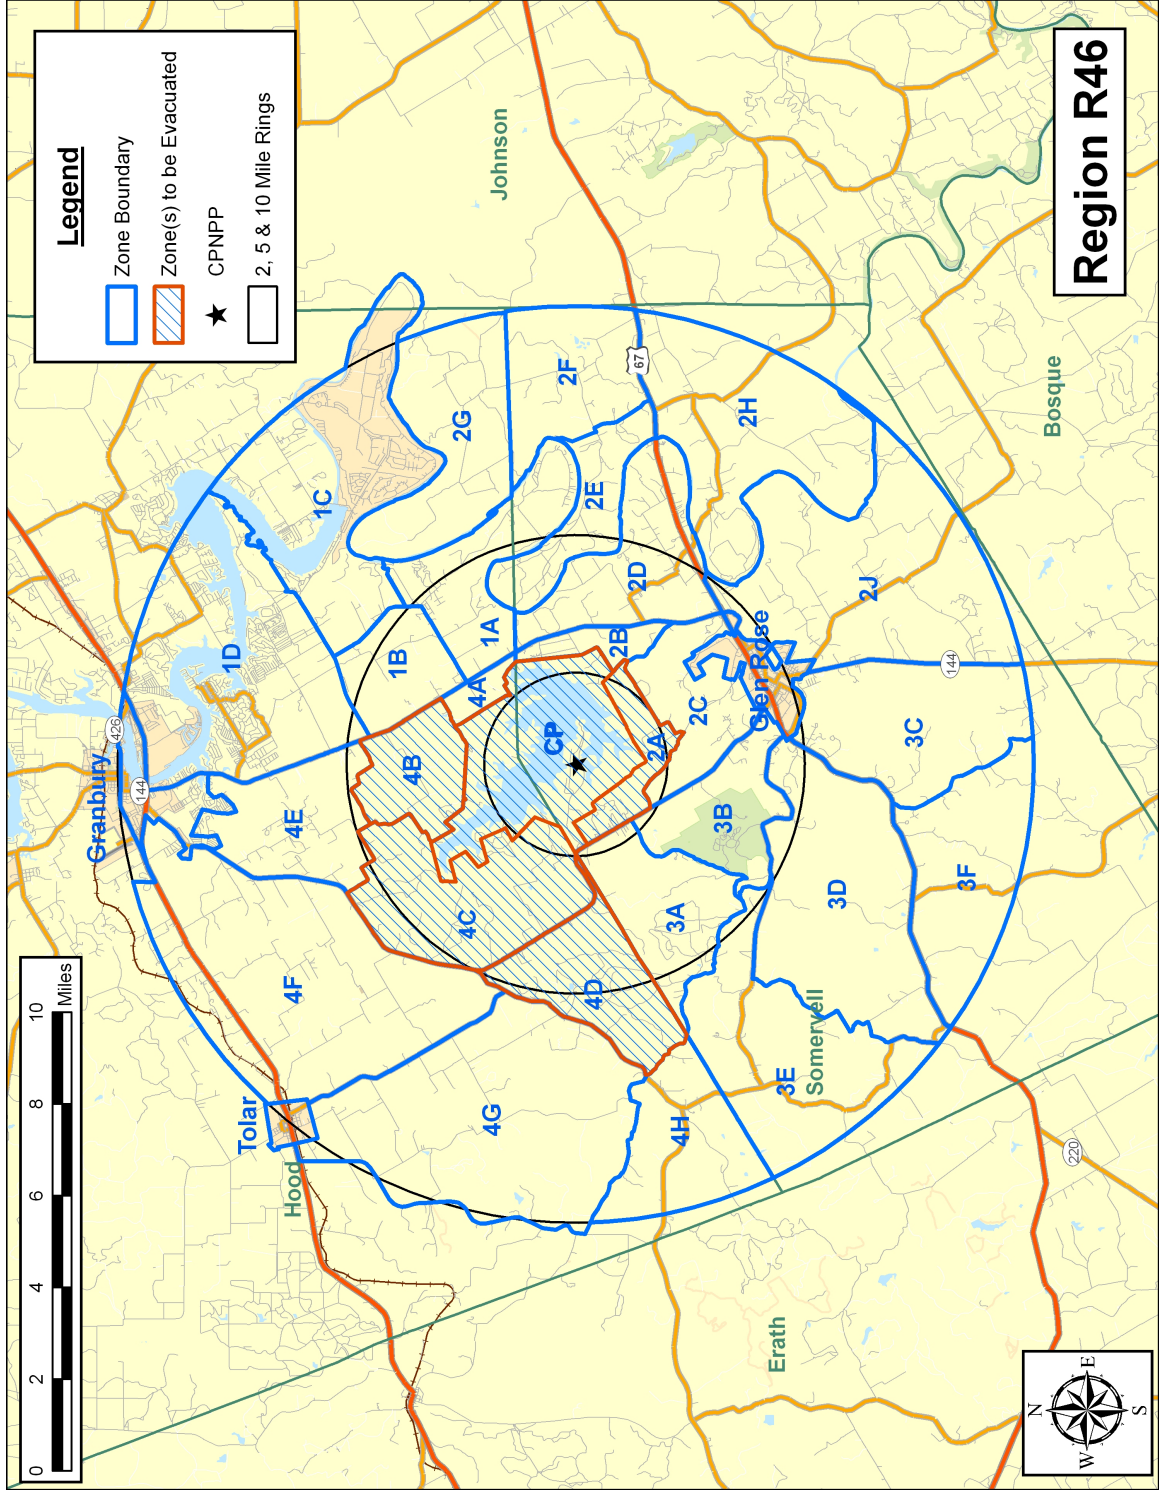

Region R40

Legend

- Zone Boundary
- Zone(s) to be Evacuated
- CPNPP
- 2, 5 & 10 Mile Rings

Region R42

Region R43

Region R45

Legend

- Zone Boundary
- Zone(s) to be Evacuated
- CPNPP
- 2, 5 & 10 Mile Rings

Region R46

Region R47

Legend

- Zone Boundary
- Zone(s) to be Evacuated
- CPNPP
- 2, 5 & 10 Mile Rings

Region R48

Legend

- Zone Boundary
- Zone(s) to be Evacuated
- ★ CPNPP
- 2, 5 & 10 Mile Rings