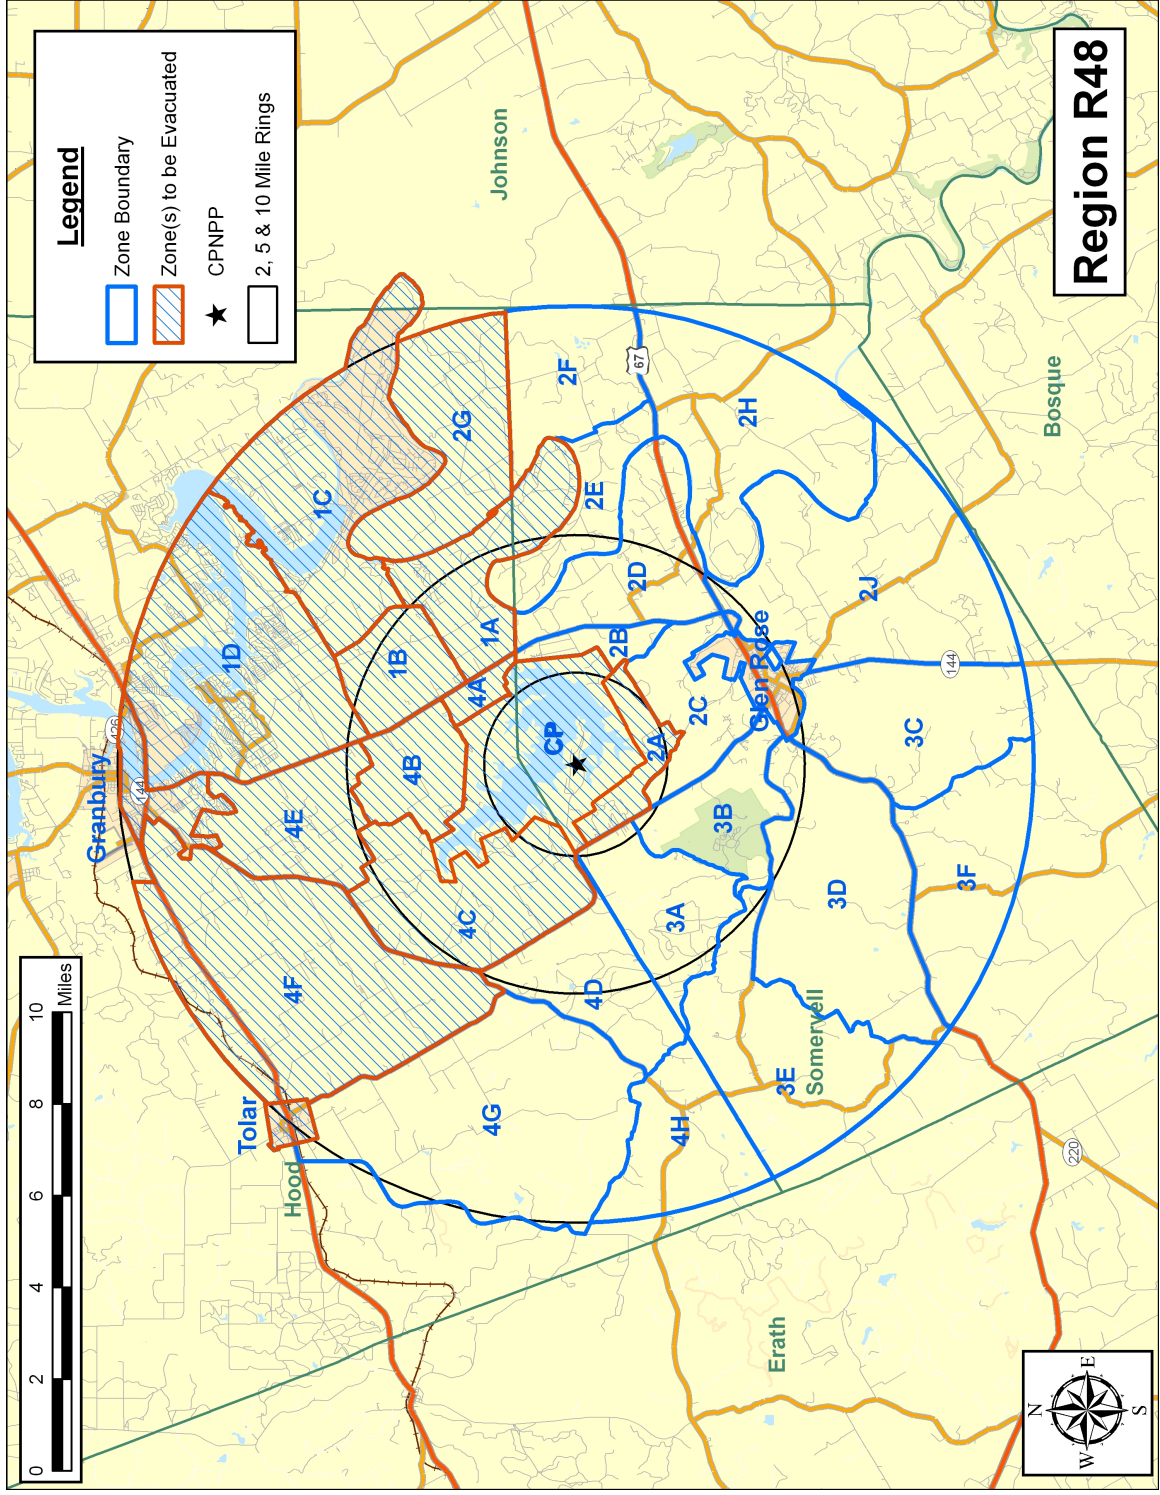

Region R40

Legend

- Zone Boundary
- Zone(s) to be Evacuated
- CPNPP
- 2, 5 & 10 Mile Rings

Region R42

Region R43

Region R45

Legend

- Zone Boundary
- Zone(s) to be Evacuated
- CPNPP
- 2, 5 & 10 Mile Rings

Region R46

Region R47

Legend

- Zone Boundary
- Zone(s) to be Evacuated
- CPNPP
- 2, 5 & 10 Mile Rings

Region R48

Legend

- Zone Boundary
- Zone(s) to be Evacuated
- ★ CPNPP
- 2, 5 & 10 Mile Rings