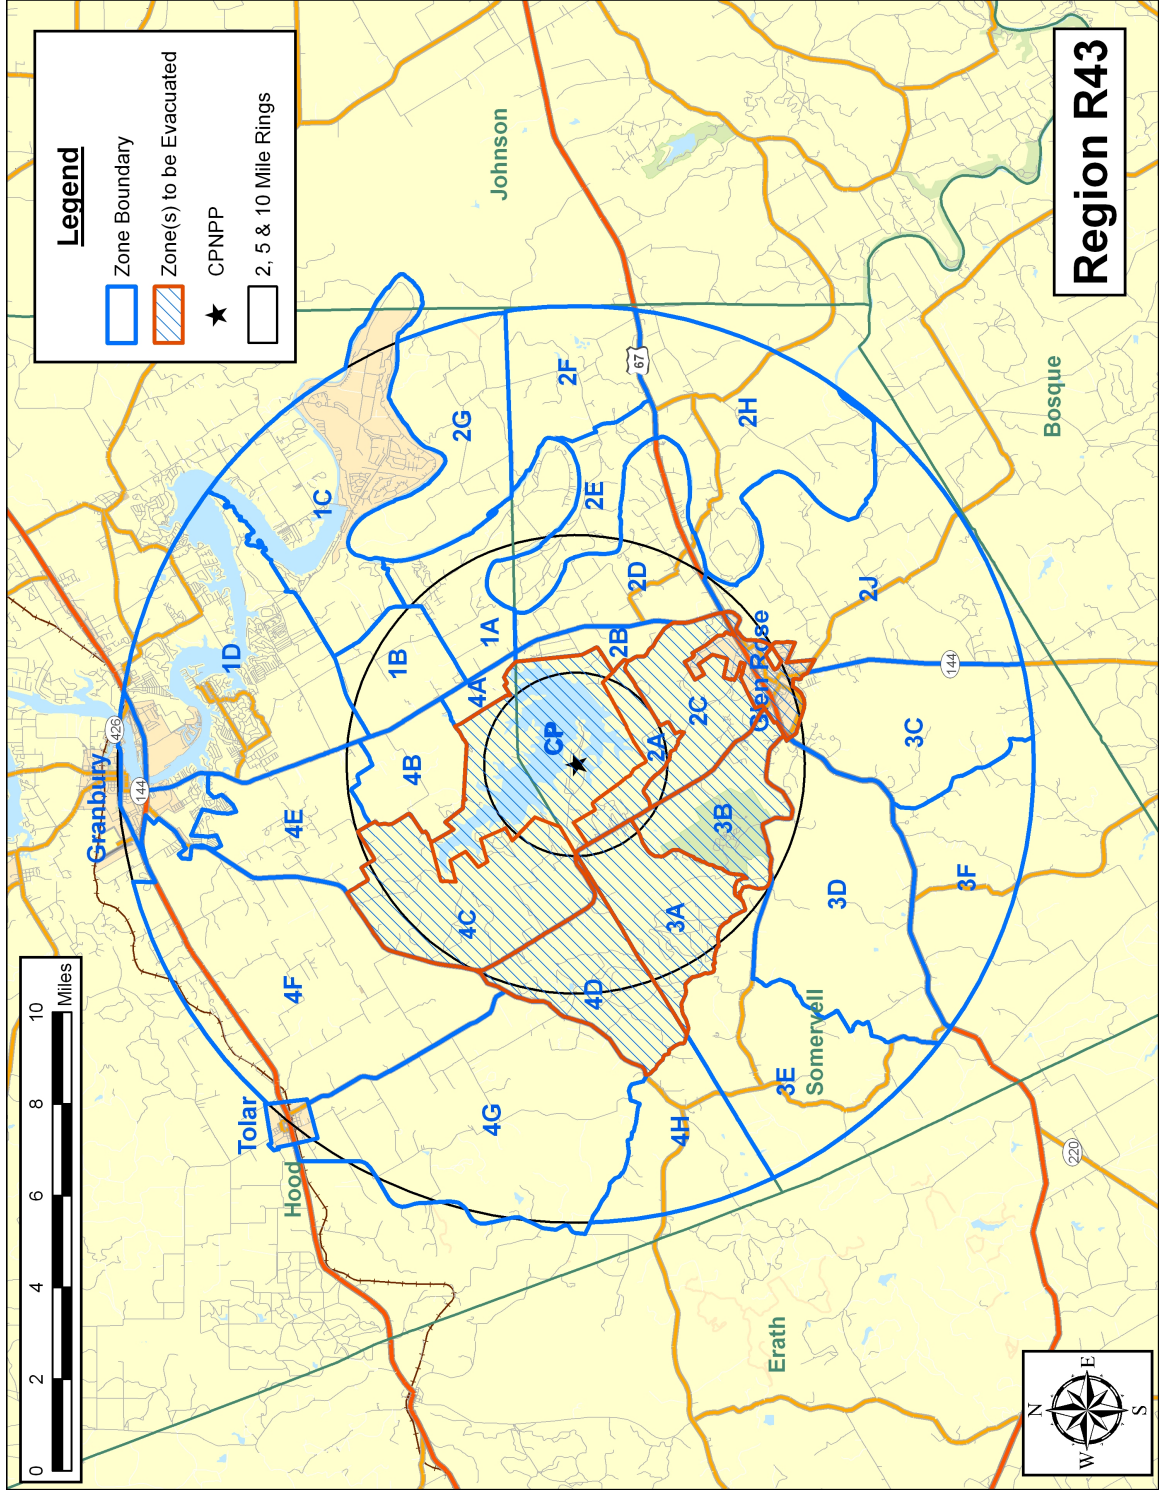

Region R40

Legend

- Zone Boundary
- Zone(s) to be Evacuated
- CPNPP
- 2, 5 & 10 Mile Rings

Region R42

Region R43

Region R45

Legend

- Zone Boundary
- Zone(s) to be Evacuated
- CPNPP
- 2, 5 & 10 Mile Rings

Region R46

Region R47

Legend

- Zone Boundary
- Zone(s) to be Evacuated
- CPNPP
- 2, 5 & 10 Mile Rings

Region R48

Legend

- Zone Boundary
- Zone(s) to be Evacuated
- ★ CPNPP
- 2, 5 & 10 Mile Rings