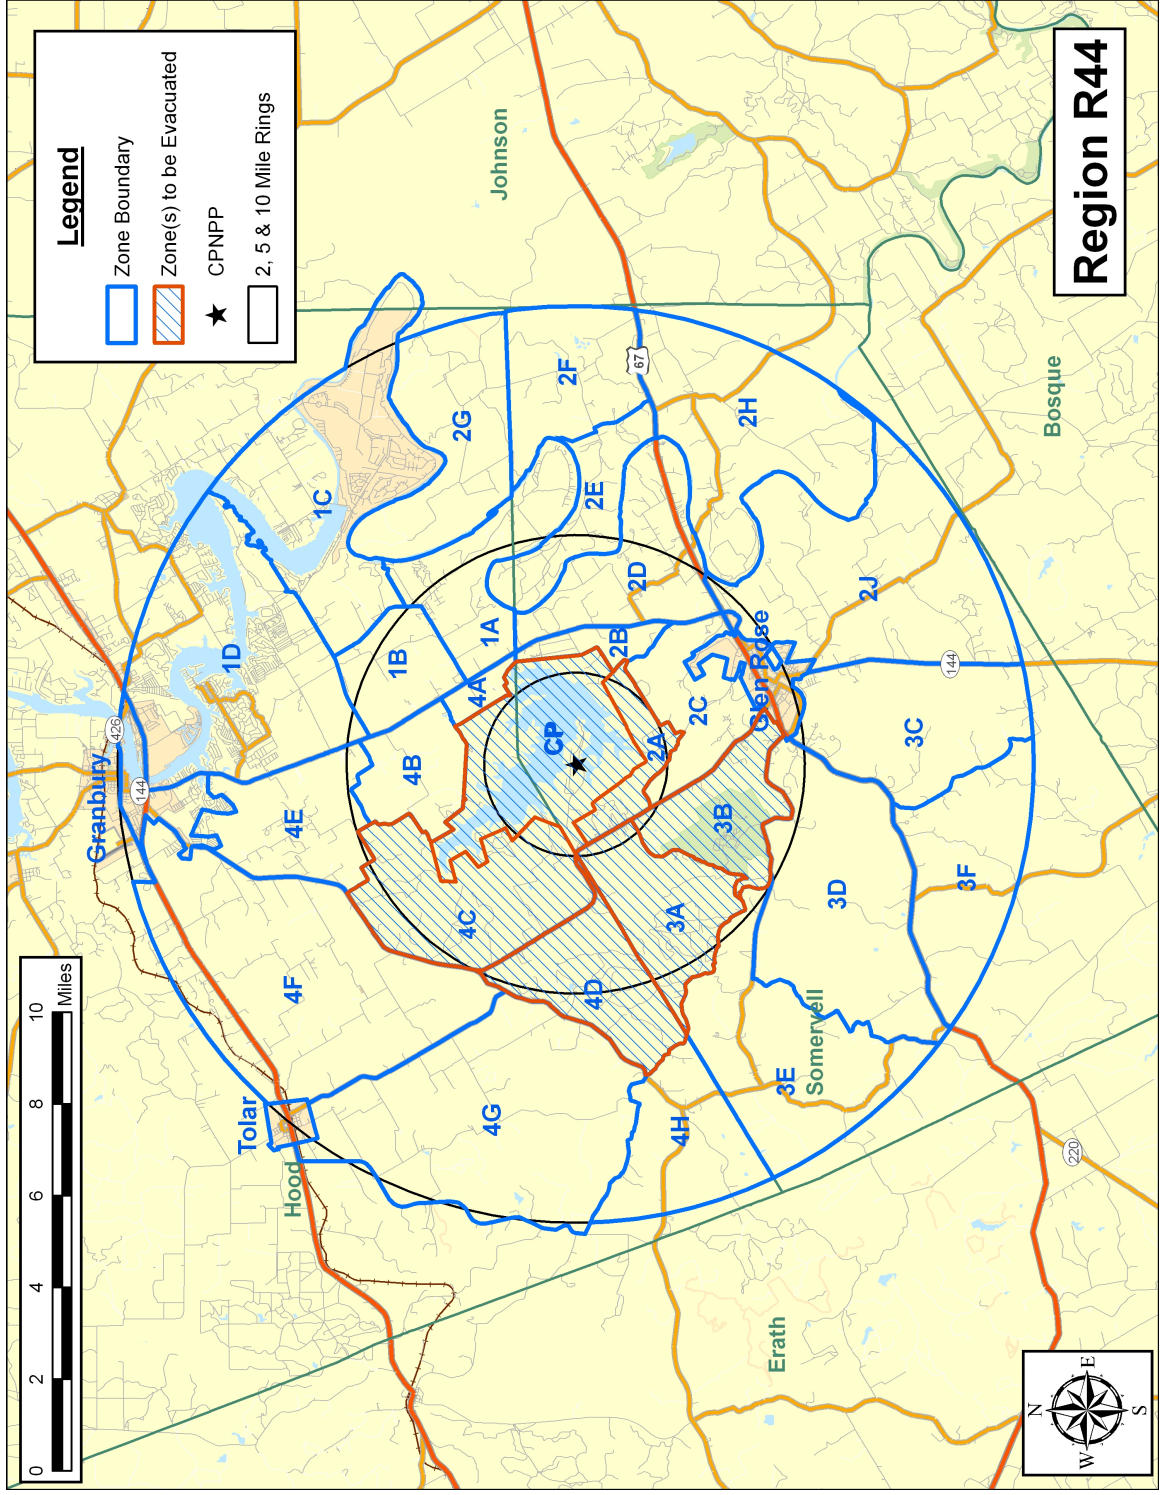

Region R40

Legend

- Zone Boundary
- Zone(s) to be Evacuated
- CPNPP
- 2, 5 & 10 Mile Rings

Region R42

Region R43

Region R45

Legend

- Zone Boundary
- Zone(s) to be Evacuated
- CPNPP
- 2, 5 & 10 Mile Rings

Region R46

Region R47

Legend

- Zone Boundary
- Zone(s) to be Evacuated
- CPNPP
- 2, 5 & 10 Mile Rings

Region R48

Legend

- Zone Boundary
- Zone(s) to be Evacuated
- ★ CPNPP
- 2, 5 & 10 Mile Rings