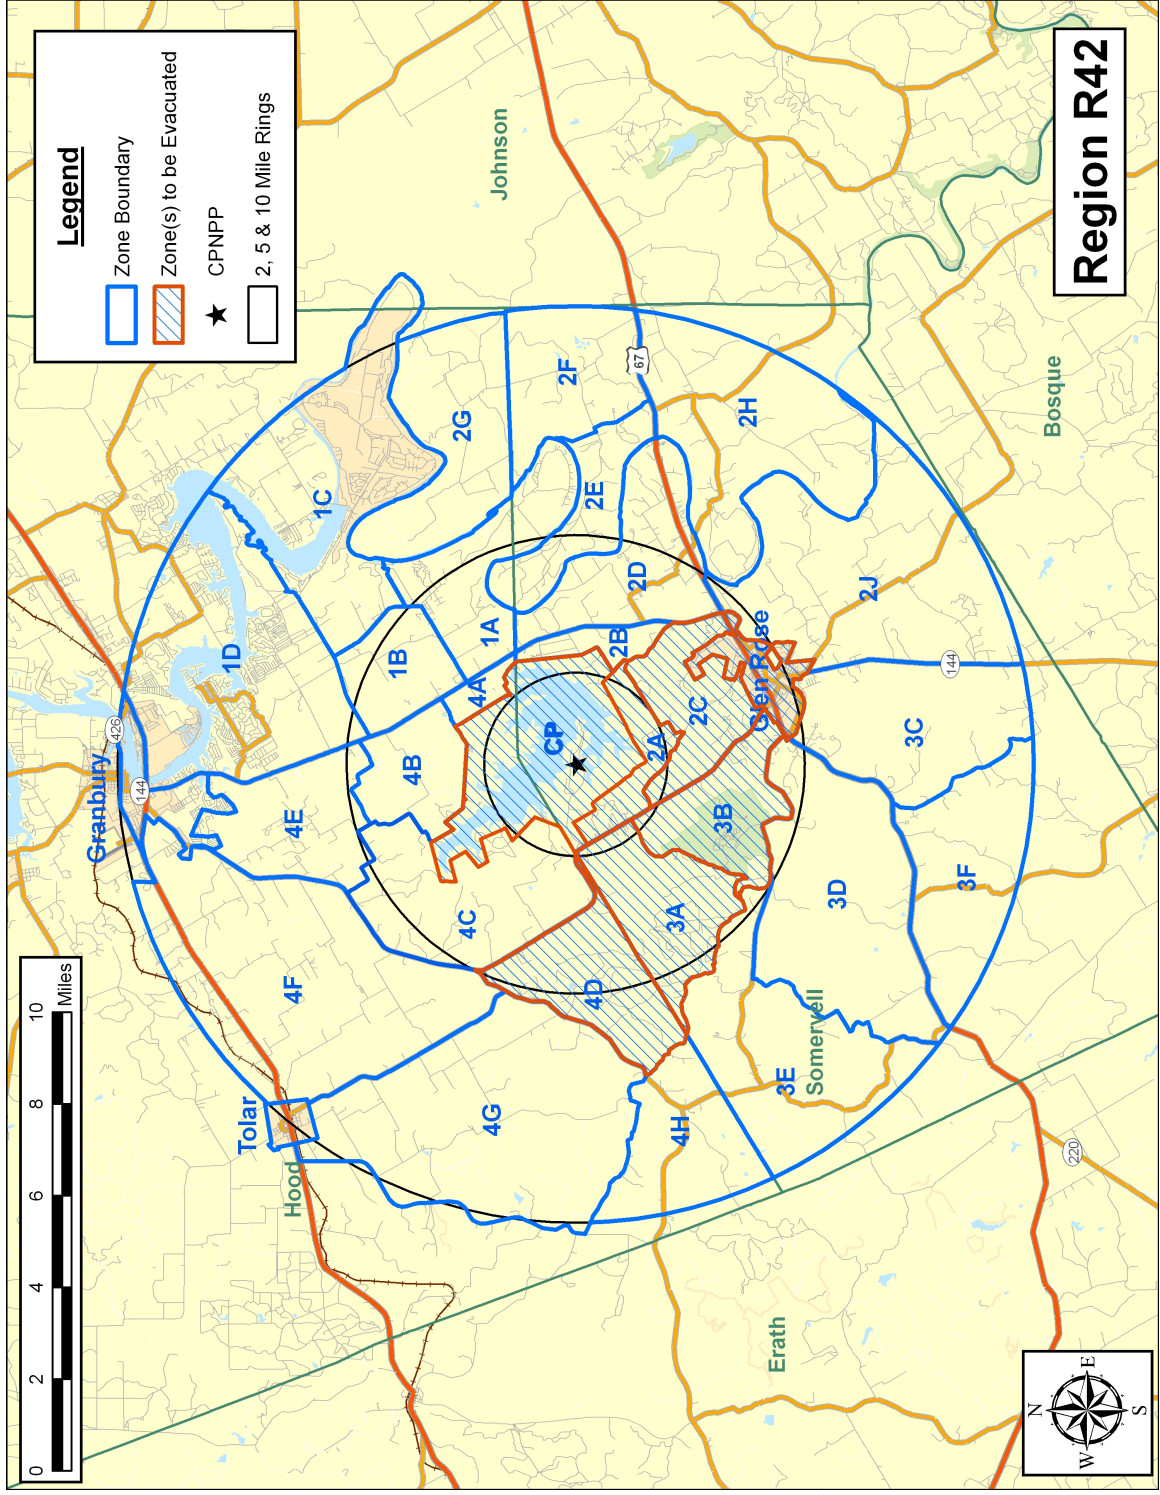

Region R40

Legend

- Zone Boundary
- Zone(s) to be Evacuated
- CPNPP
- 2, 5 & 10 Mile Rings

Region R42

Region R43

Region R45

Legend

- Zone Boundary
- Zone(s) to be Evacuated
- CPNPP
- 2, 5 & 10 Mile Rings

Region R46

Region R47

Legend

- Zone Boundary
- Zone(s) to be Evacuated
- CPNPP
- 2, 5 & 10 Mile Rings

Region R48

Legend

- Zone Boundary
- Zone(s) to be Evacuated
- ★ CPNPP
- 2, 5 & 10 Mile Rings