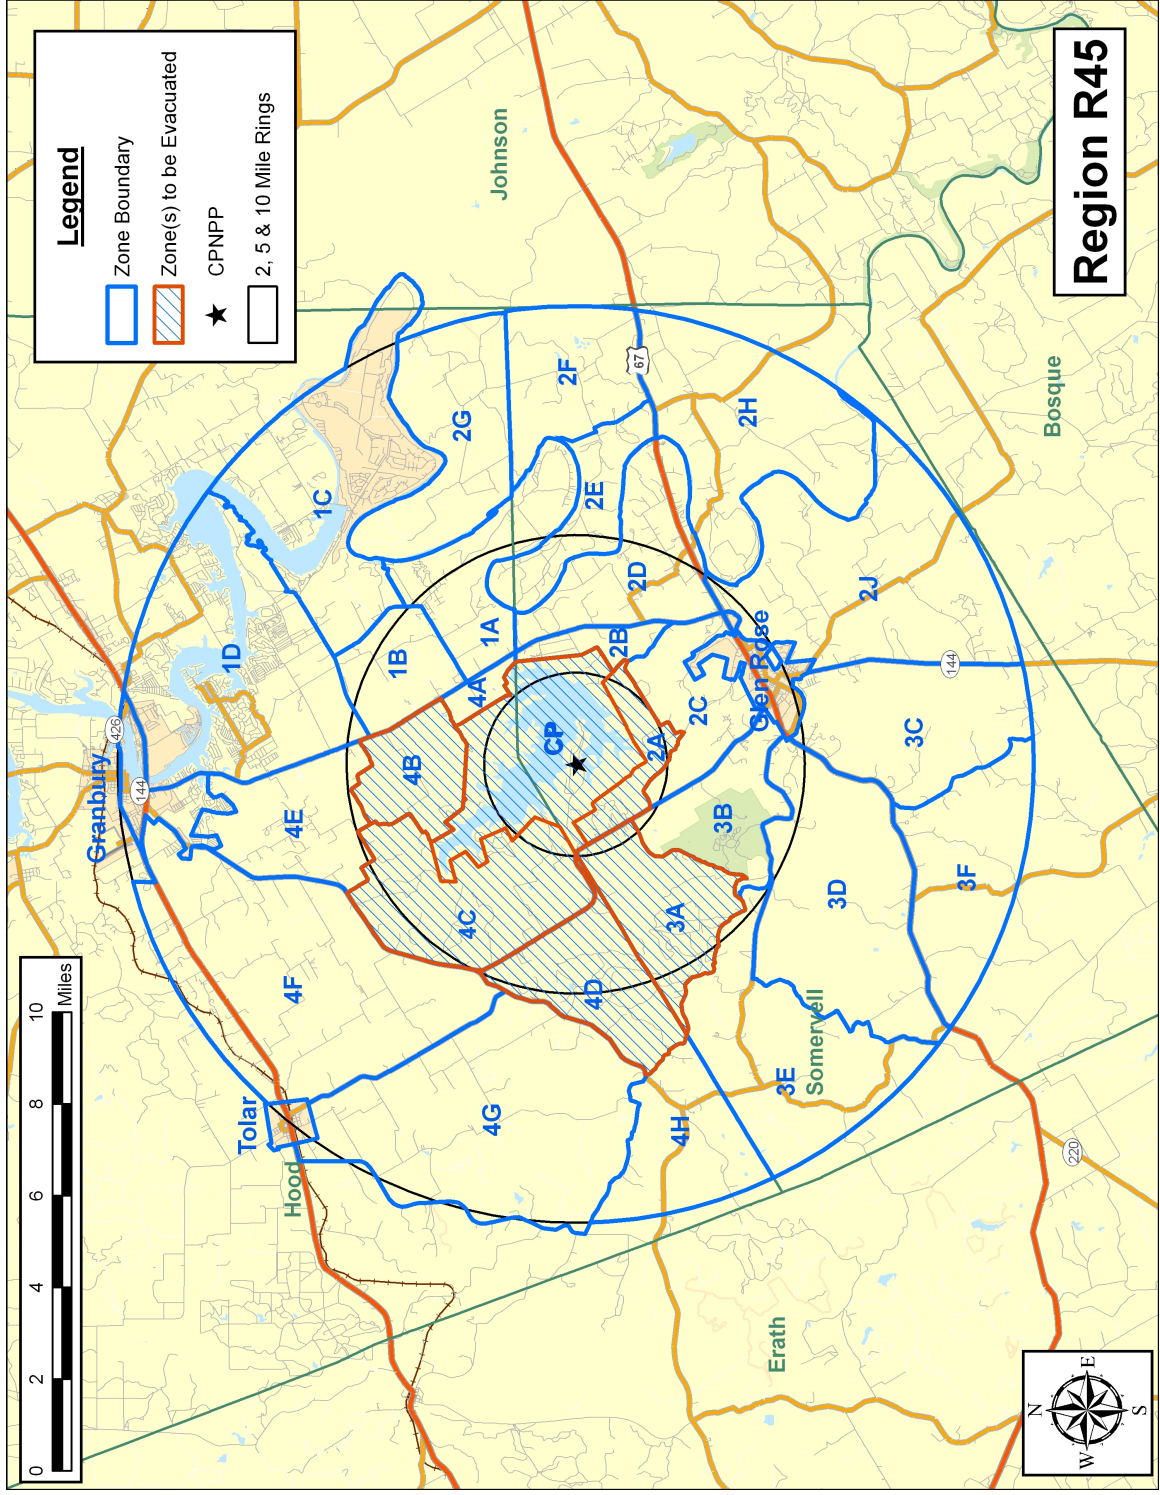

Region R40

Legend

- Zone Boundary
- Zone(s) to be Evacuated
- CPNPP
- 2, 5 & 10 Mile Rings

Region R42

Region R43

Region R45

Legend

- Zone Boundary
- Zone(s) to be Evacuated
- CPNPP
- 2, 5 & 10 Mile Rings

Region R46

Region R47

Legend

- Zone Boundary
- Zone(s) to be Evacuated
- CPNPP
- 2, 5 & 10 Mile Rings

Region R48

Legend

- Zone Boundary
- Zone(s) to be Evacuated
- ★ CPNPP
- 2, 5 & 10 Mile Rings