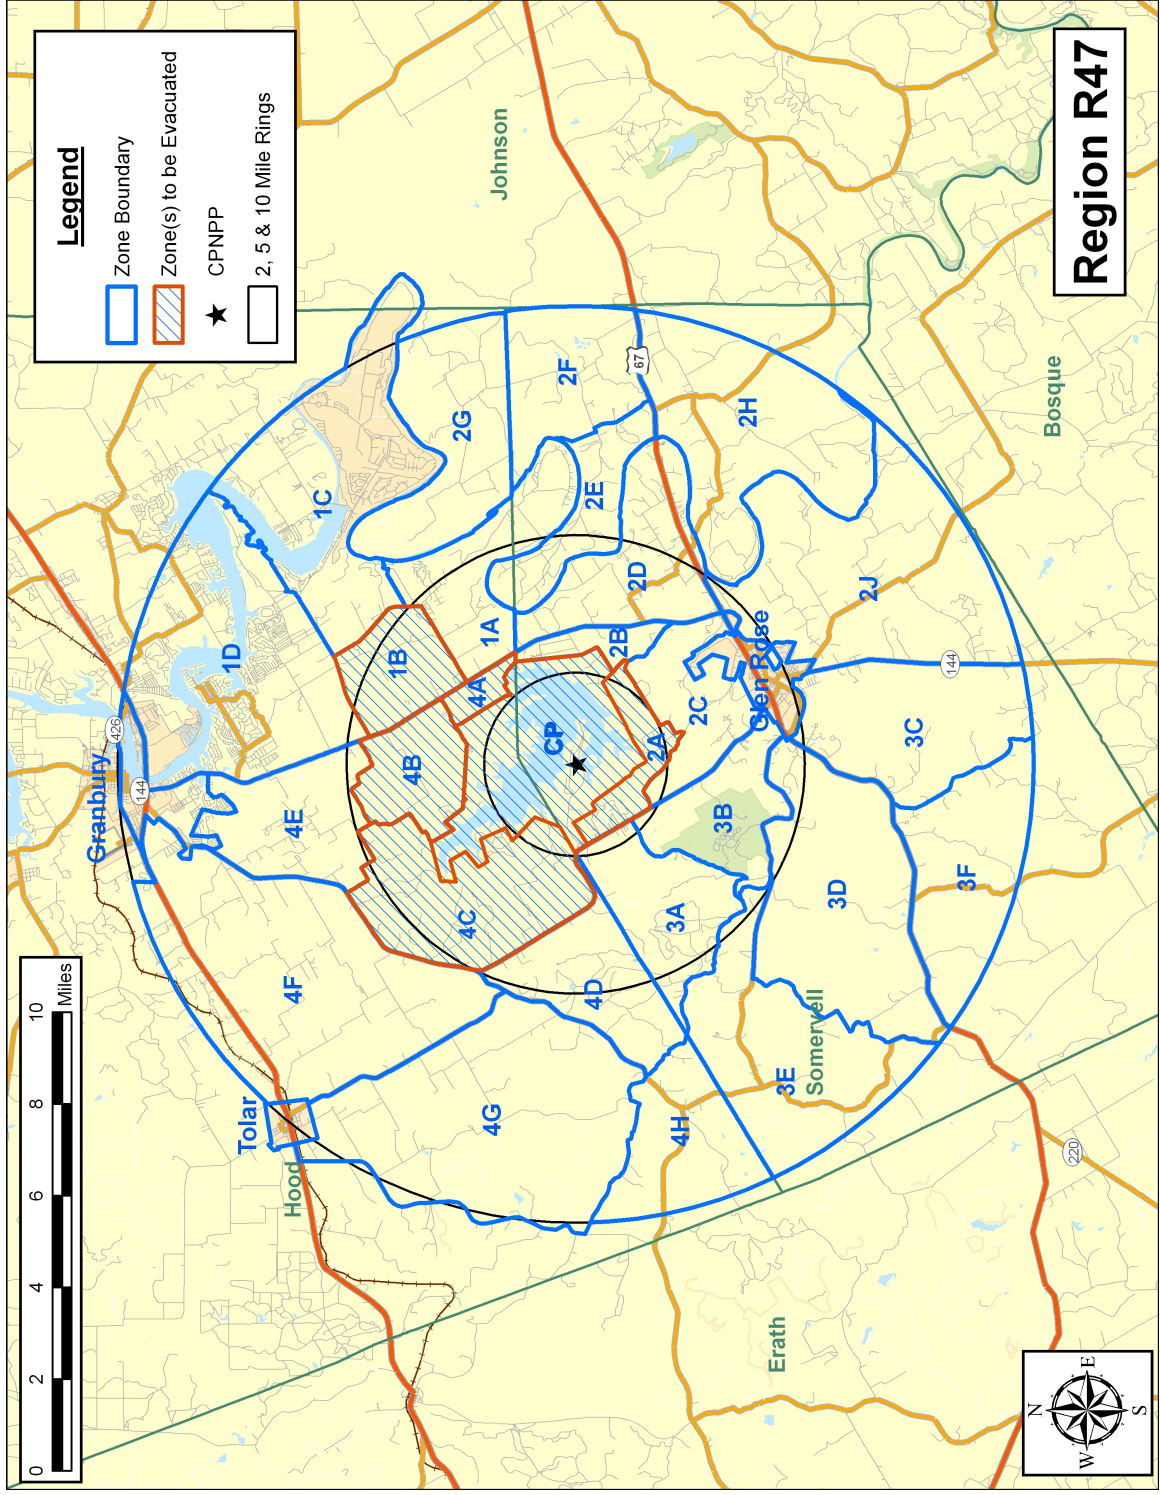

Region R40

Legend

- Zone Boundary
- Zone(s) to be Evacuated
- CPNPP
- 2, 5 & 10 Mile Rings

Region R42

Region R43

Region R45

Legend

- Zone Boundary
- Zone(s) to be Evacuated
- CPNPP
- 2, 5 & 10 Mile Rings

Region R46

Region R47

Legend

- Zone Boundary
- Zone(s) to be Evacuated
- CPNPP
- 2, 5 & 10 Mile Rings

Region R48

Legend

- Zone Boundary
- Zone(s) to be Evacuated
- ★ CPNPP
- 2, 5 & 10 Mile Rings