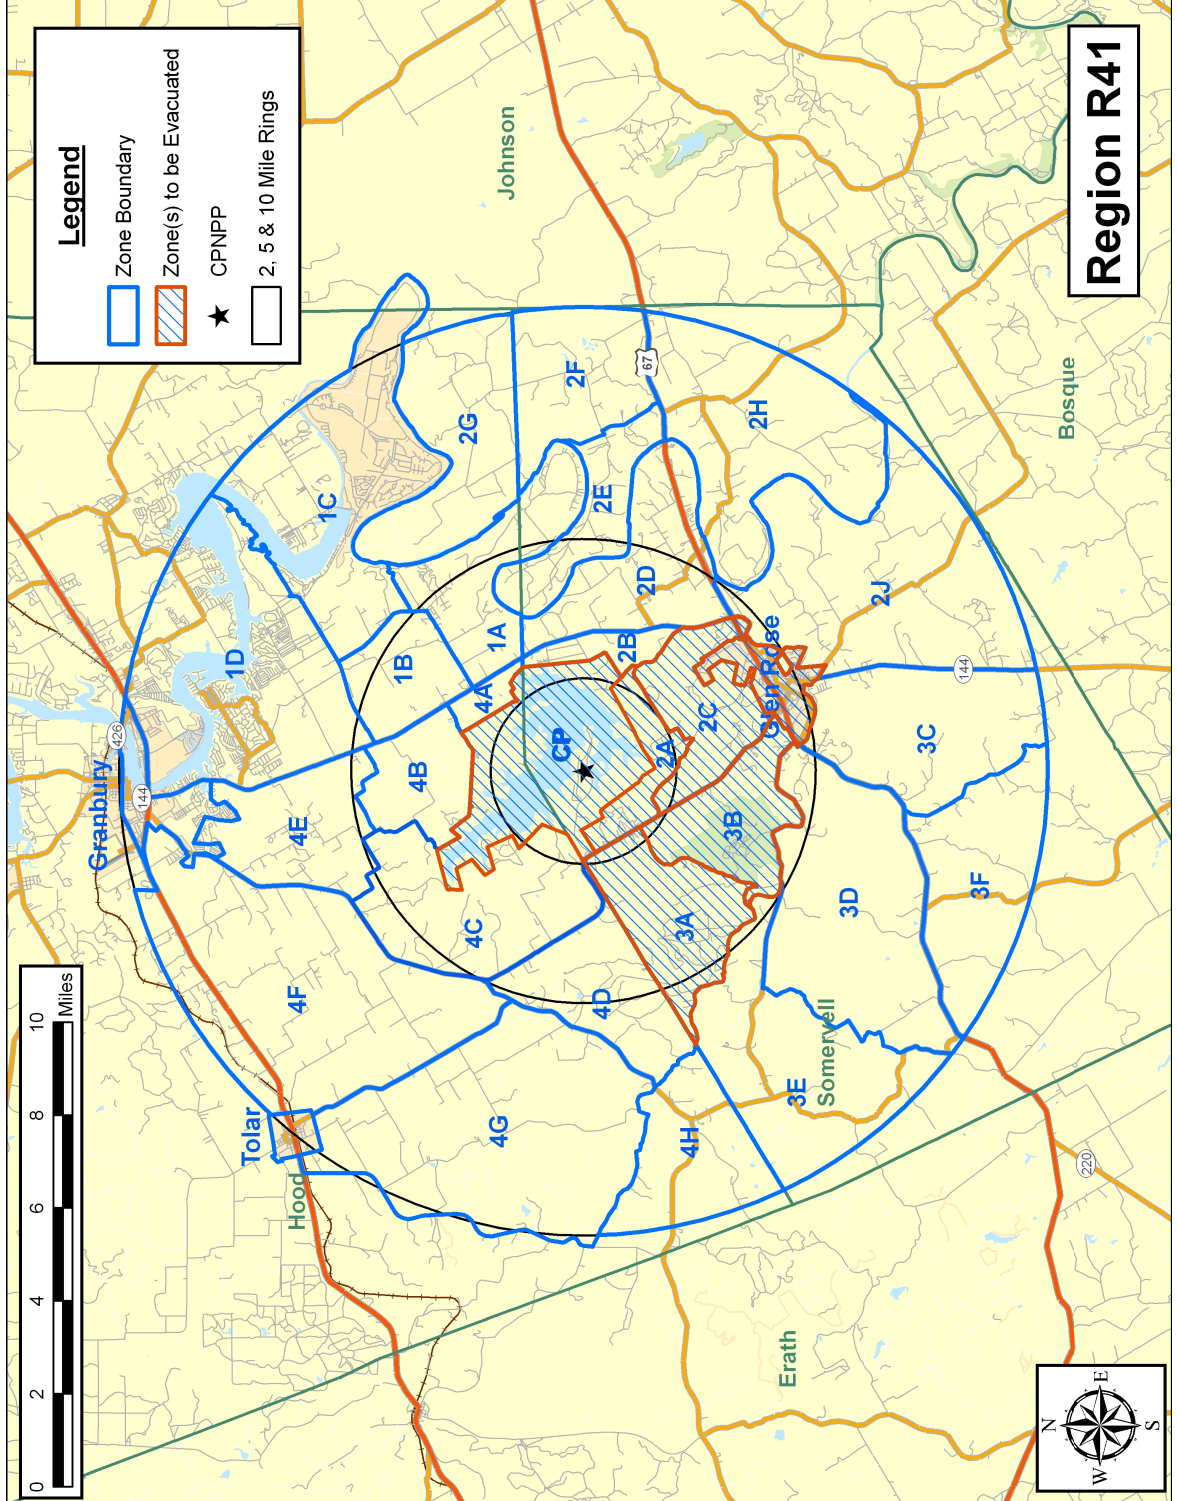

Region R40

Legend

- Zone Boundary
- Zone(s) to be Evacuated
- CPNPP
- 2, 5 & 10 Mile Rings

Region R42

Region R43

Region R45

Legend

- Zone Boundary
- Zone(s) to be Evacuated
- CPNPP
- 2, 5 & 10 Mile Rings

Region R46

Region R47

Legend

- Zone Boundary
- Zone(s) to be Evacuated
- CPNPP
- 2, 5 & 10 Mile Rings

Region R48

Legend

- Zone Boundary
- Zone(s) to be Evacuated
- ★ CPNPP
- 2, 5 & 10 Mile Rings