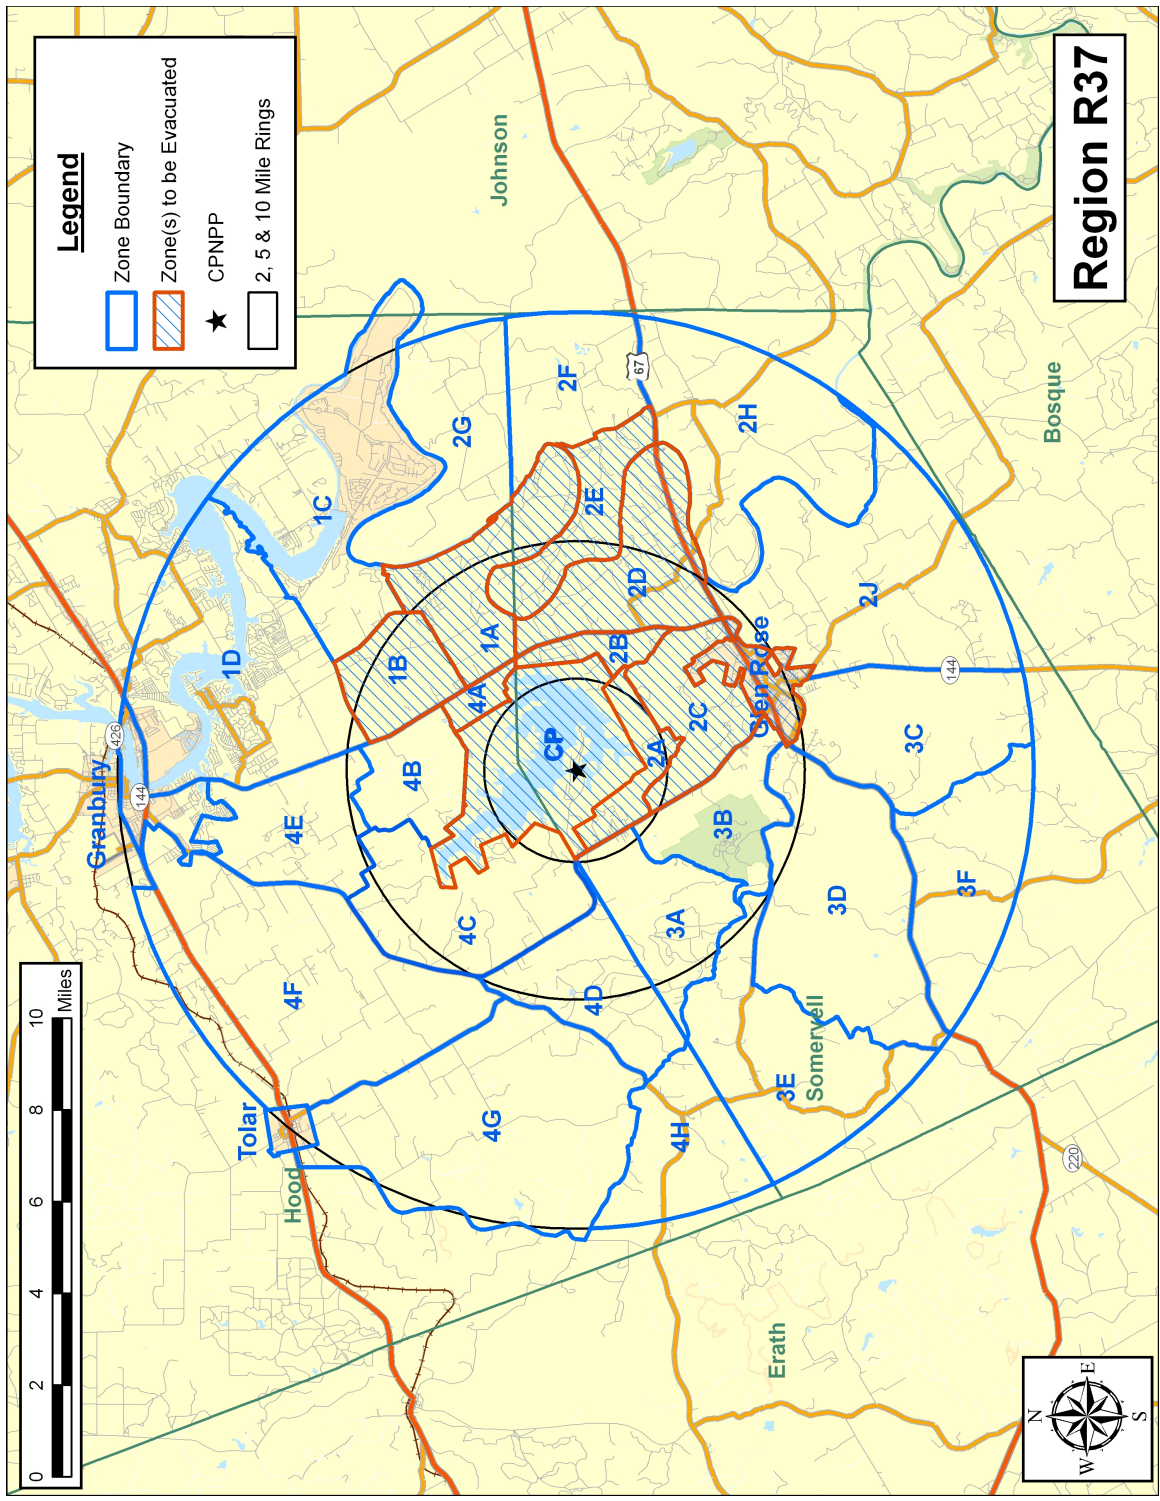

Region R29

Region R30

Region R33

Legend

- Zone Boundary
- Zone(s) to be Evacuated
- ★ CPNPP
- 2, 5 & 10 Mile Rings

Region R37

Legend

- Zone Boundary
- Zone(s) to be Evacuated
- CPNPP
- 2, 5 & 10 Mile Rings

Region R38