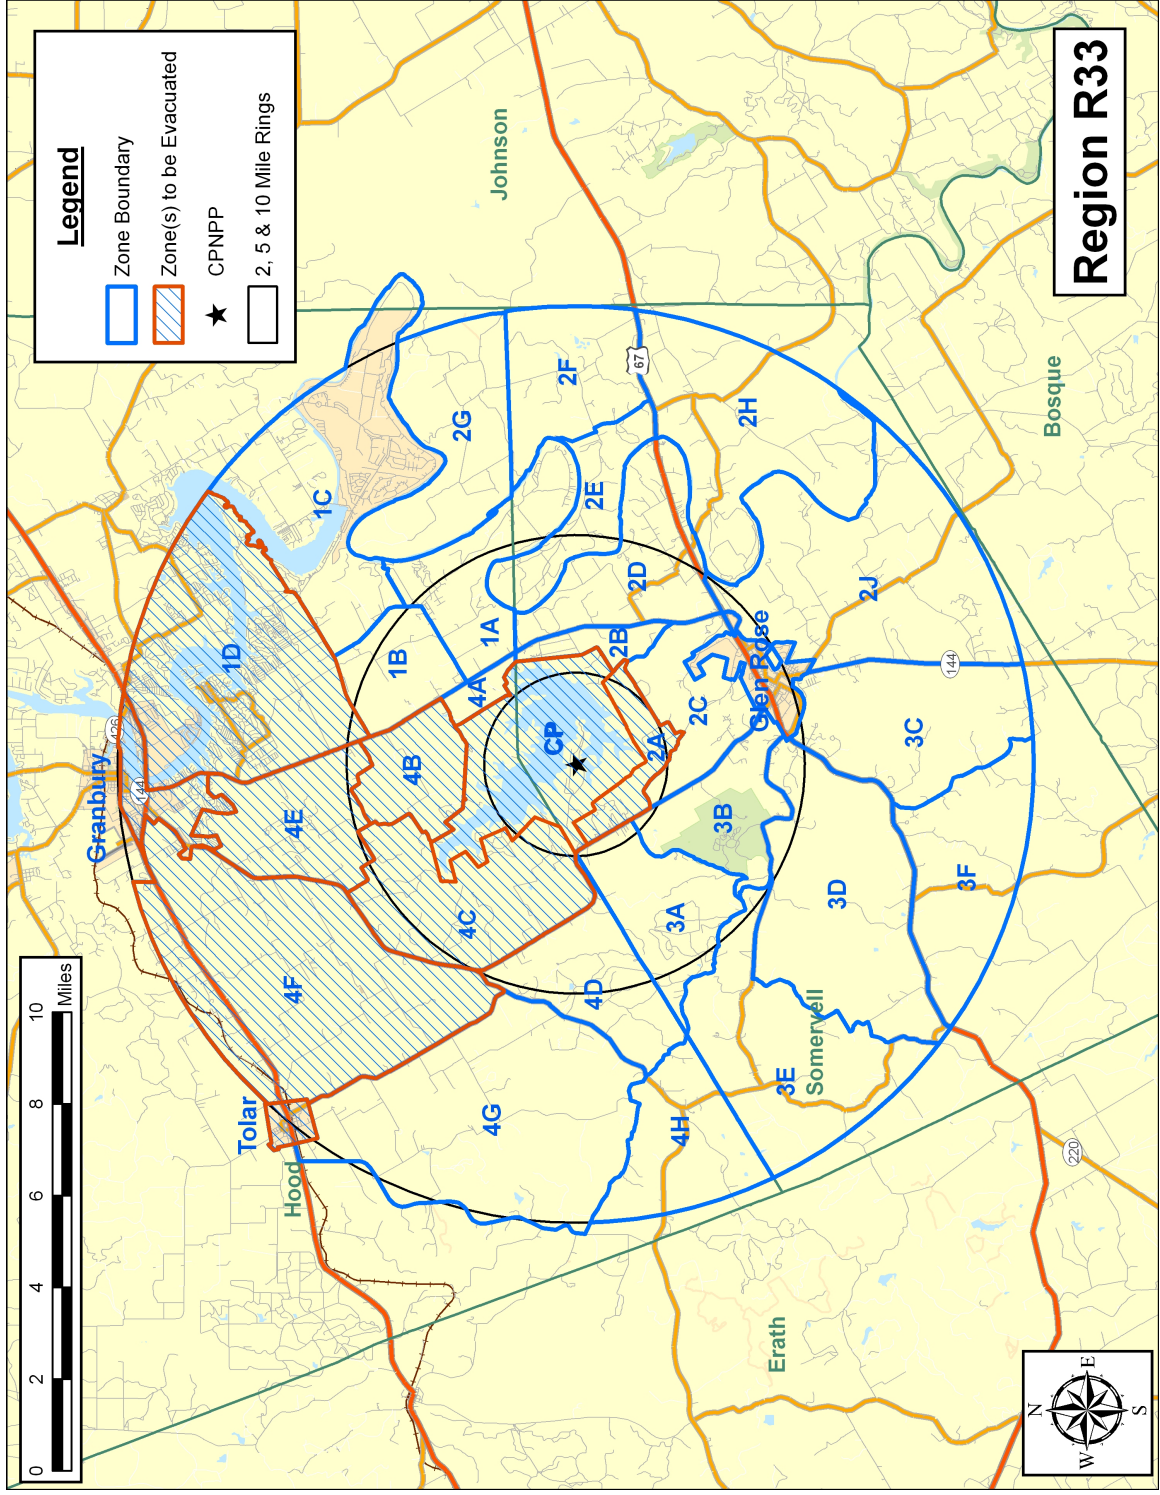

Region R29

Region R30

Region R33

Legend

- Zone Boundary
- Zone(s) to be Evacuated
- ★ CPNPP
- 2, 5 & 10 Mile Rings

Region R37

Legend

- Zone Boundary
- Zone(s) to be Evacuated
- CPNPP
- 2, 5 & 10 Mile Rings

Region R38