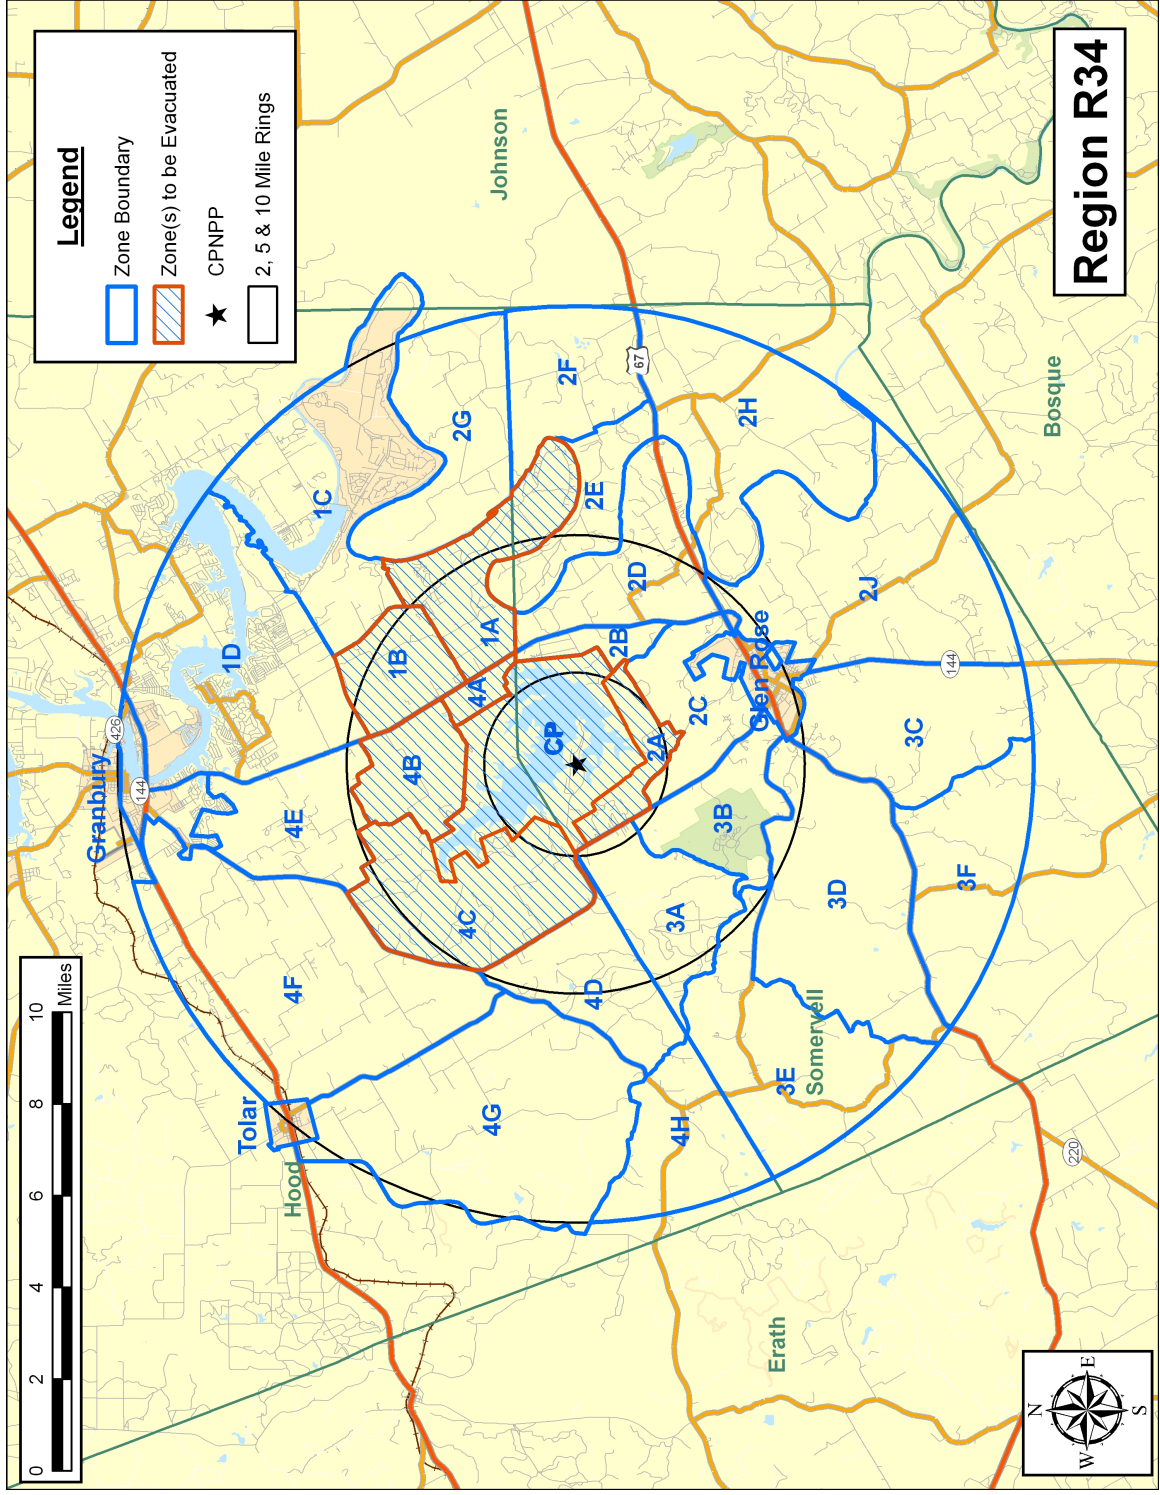

Region R29

Region R30

Region R33

Legend

- Zone Boundary
- Zone(s) to be Evacuated
- ★ CPNPP
- 2, 5 & 10 Mile Rings

Region R37

Legend

- Zone Boundary
- Zone(s) to be Evacuated
- CPNPP
- 2, 5 & 10 Mile Rings

Region R38