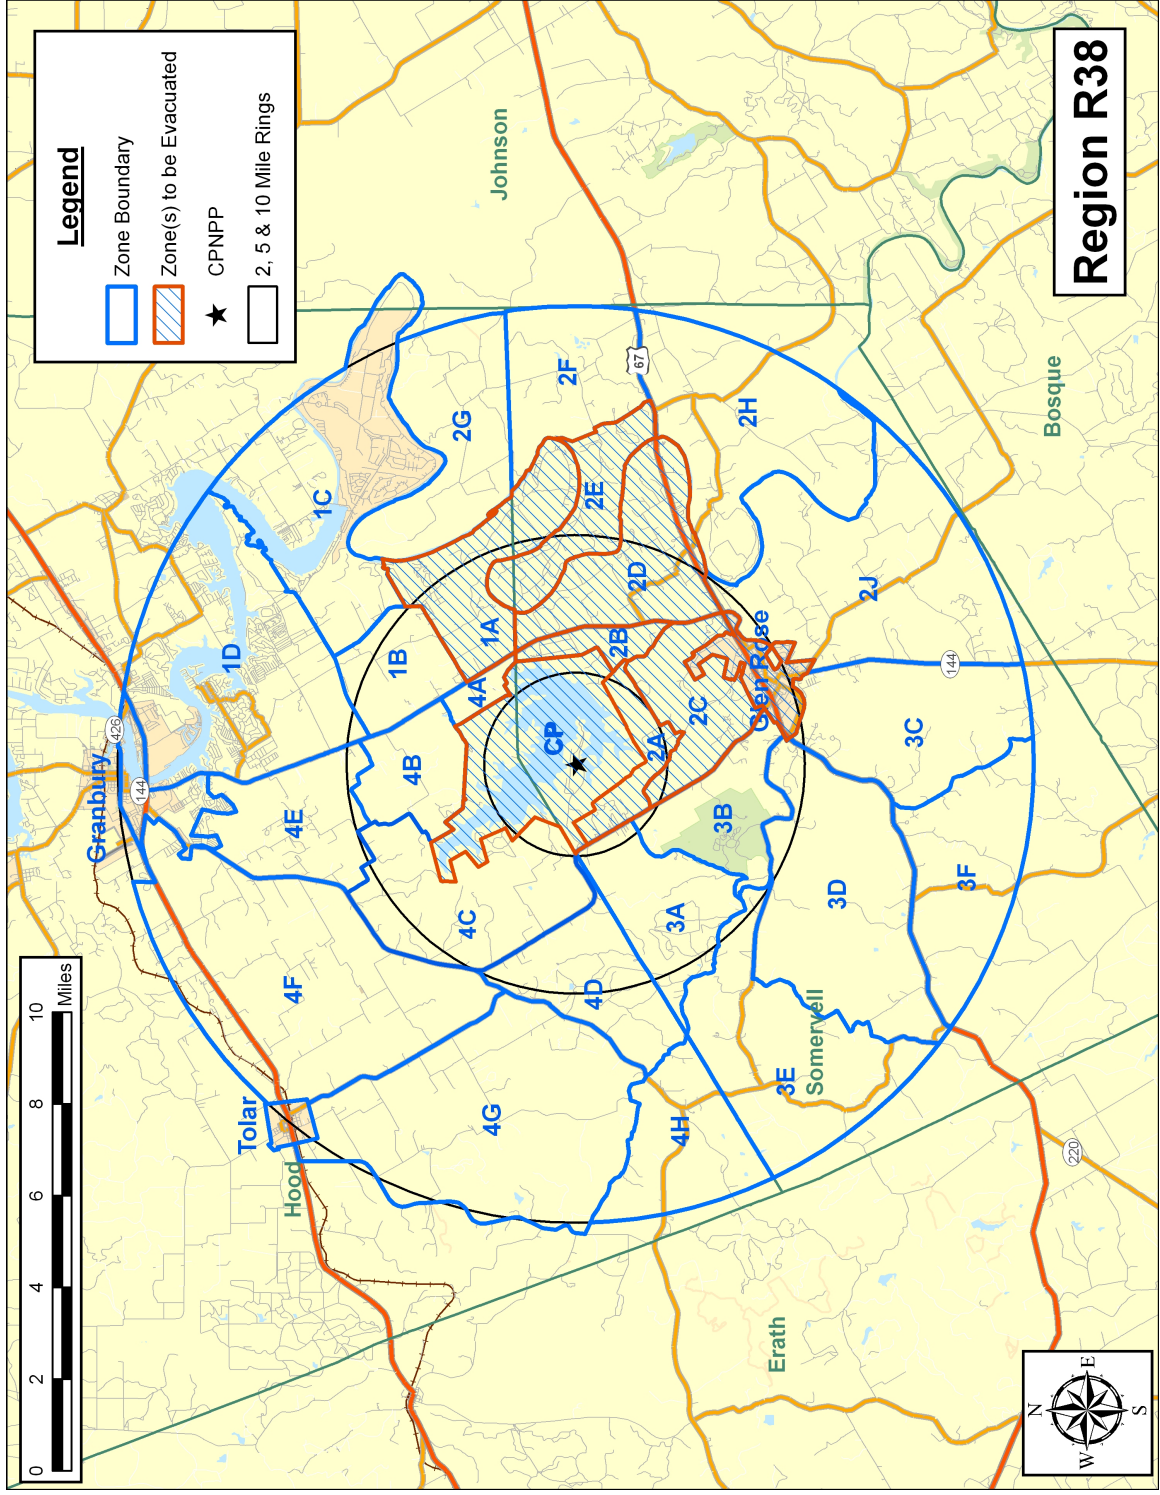

Region R29

Region R30

Region R33

Legend

- Zone Boundary
- Zone(s) to be Evacuated
- ★ CPNPP
- 2, 5 & 10 Mile Rings

Region R37

Legend

- Zone Boundary
- Zone(s) to be Evacuated
- CPNPP
- 2, 5 & 10 Mile Rings

Region R38