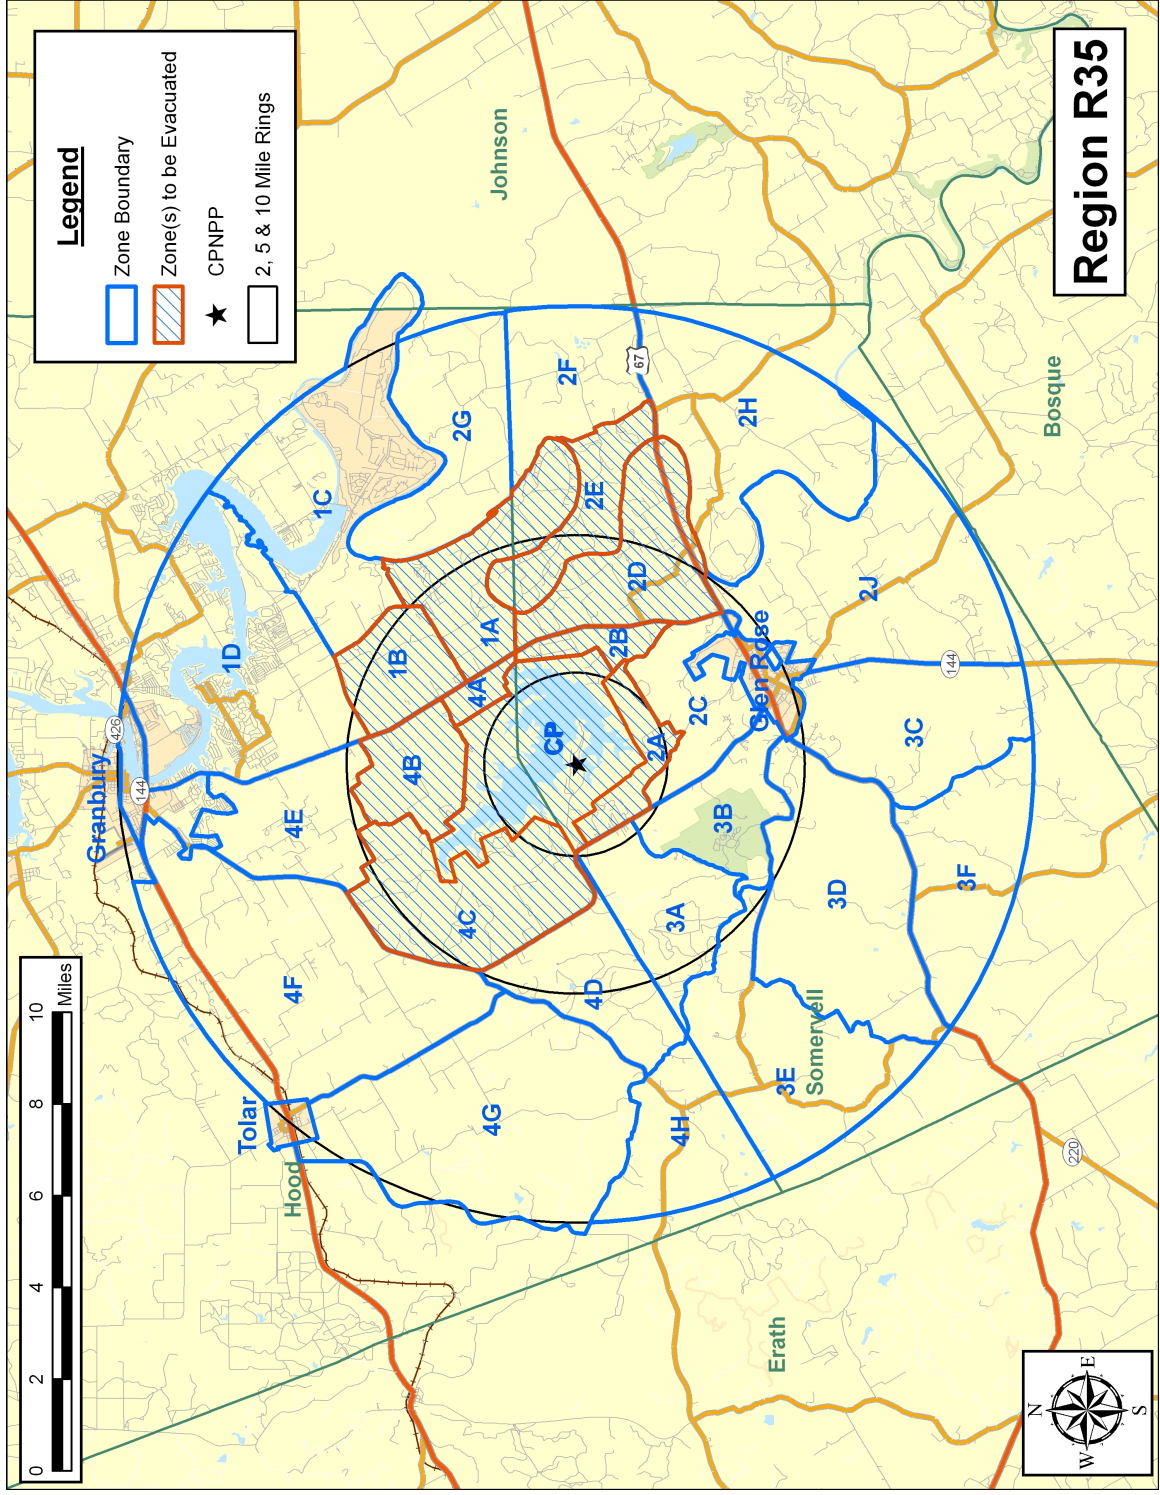

Region R29

Region R30

Region R33

Legend

- Zone Boundary
- Zone(s) to be Evacuated
- ★ CPNPP
- 2, 5 & 10 Mile Rings

Region R37

Legend

- Zone Boundary
- Zone(s) to be Evacuated
- CPNPP
- 2, 5 & 10 Mile Rings

Region R38