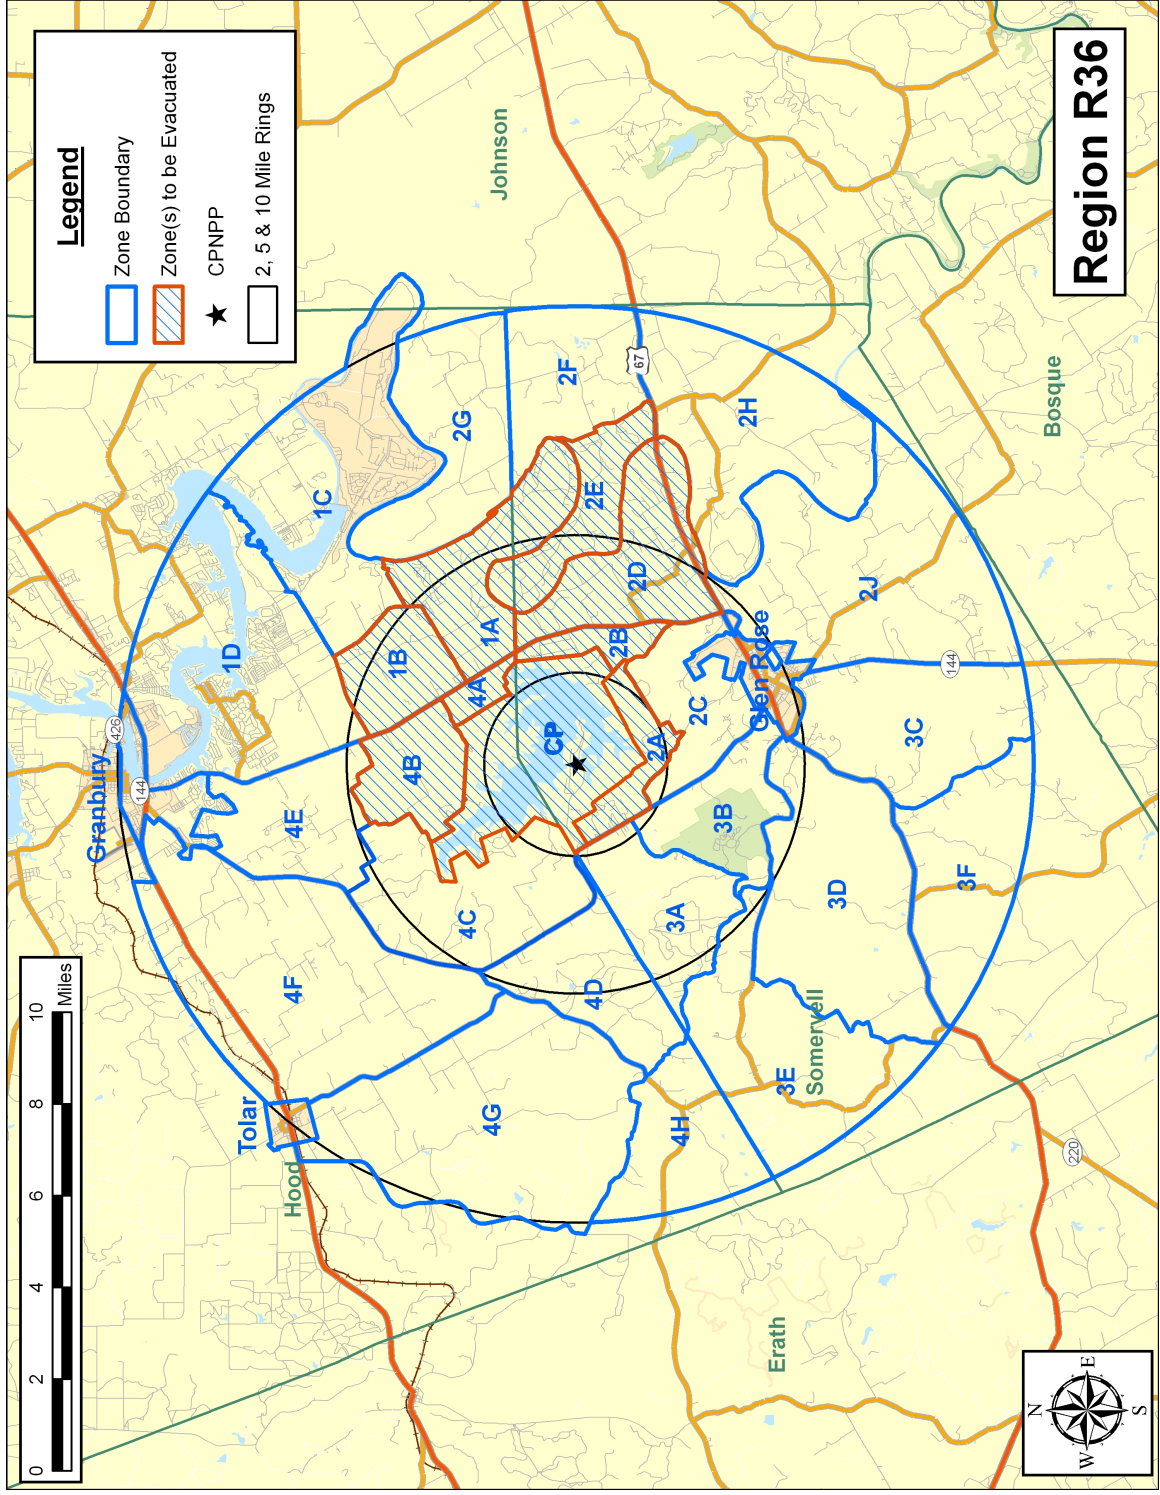

Region R29

Region R30

Region R33

Legend

- Zone Boundary
- Zone(s) to be Evacuated
- ★ CPNPP
- 2, 5 & 10 Mile Rings

Region R37

Legend

- Zone Boundary
- Zone(s) to be Evacuated
- CPNPP
- 2, 5 & 10 Mile Rings

Region R38