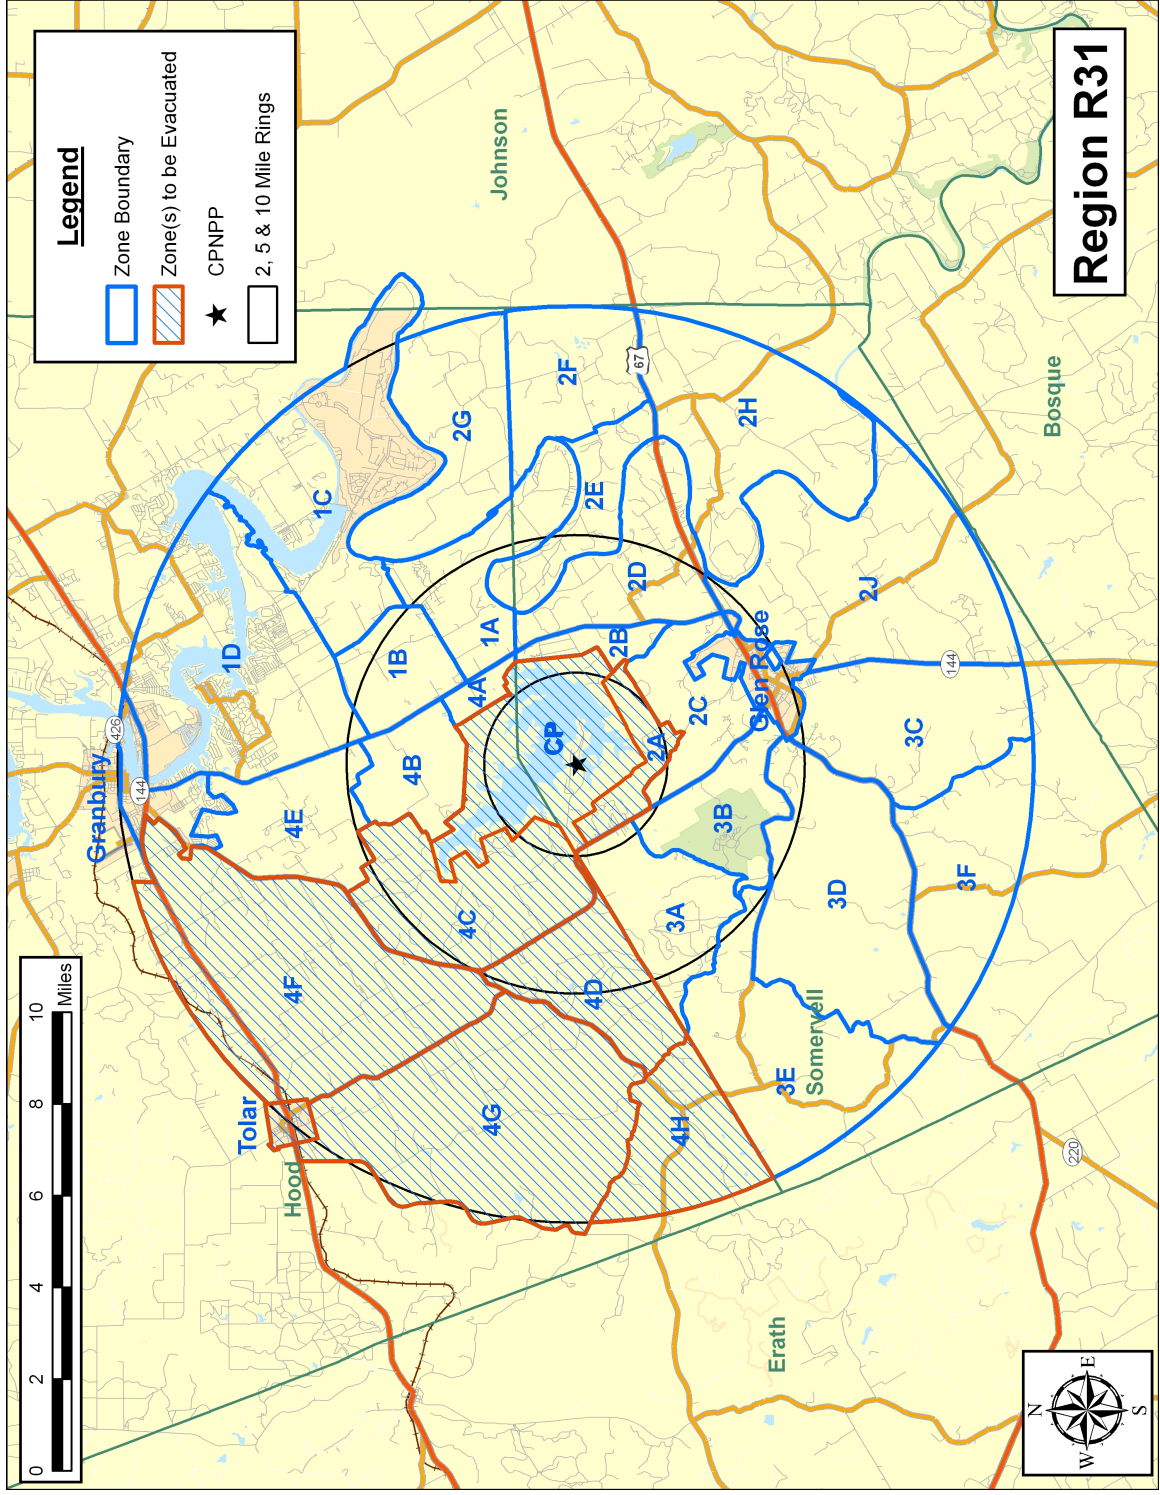

Region R29

Region R30

Region R33

Legend

- Zone Boundary
- Zone(s) to be Evacuated
- ★ CPNPP
- 2, 5 & 10 Mile Rings

Region R37

Legend

- Zone Boundary
- Zone(s) to be Evacuated
- CPNPP
- 2, 5 & 10 Mile Rings

Region R38