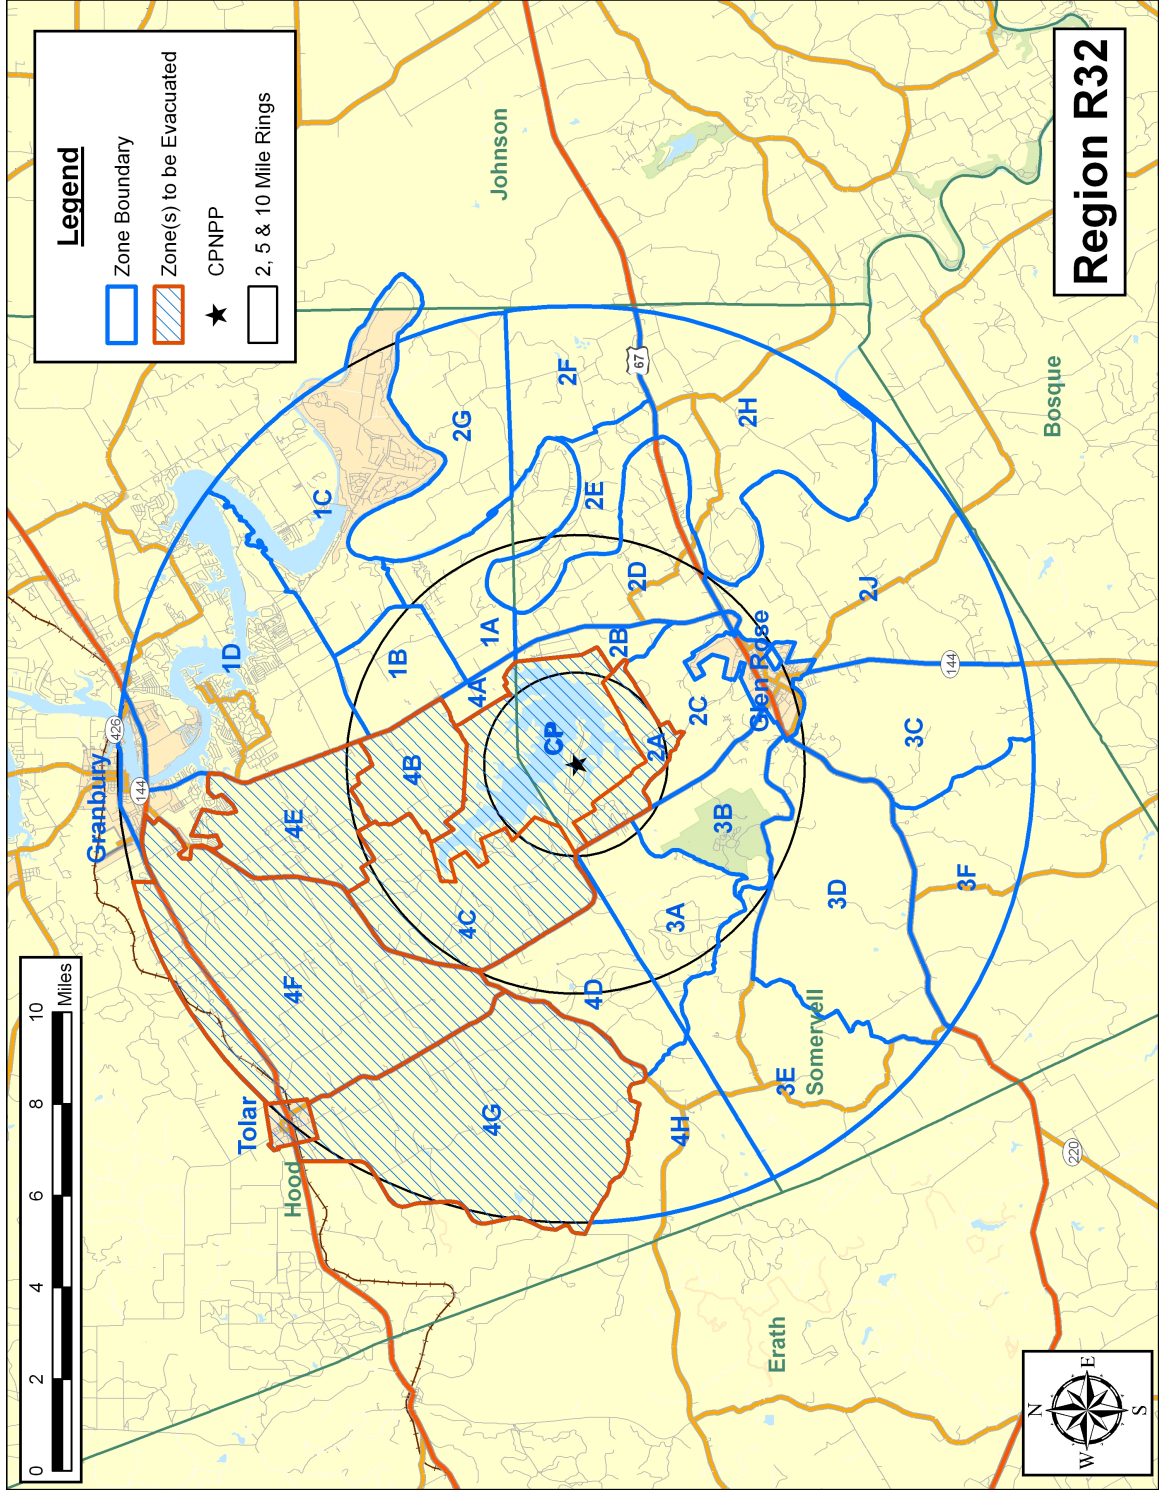

Region R29

Region R30

Region R33

Legend

- Zone Boundary
- Zone(s) to be Evacuated
- ★ CPNPP
- 2, 5 & 10 Mile Rings

Region R37

Legend

- Zone Boundary
- Zone(s) to be Evacuated
- CPNPP
- 2, 5 & 10 Mile Rings

Region R38