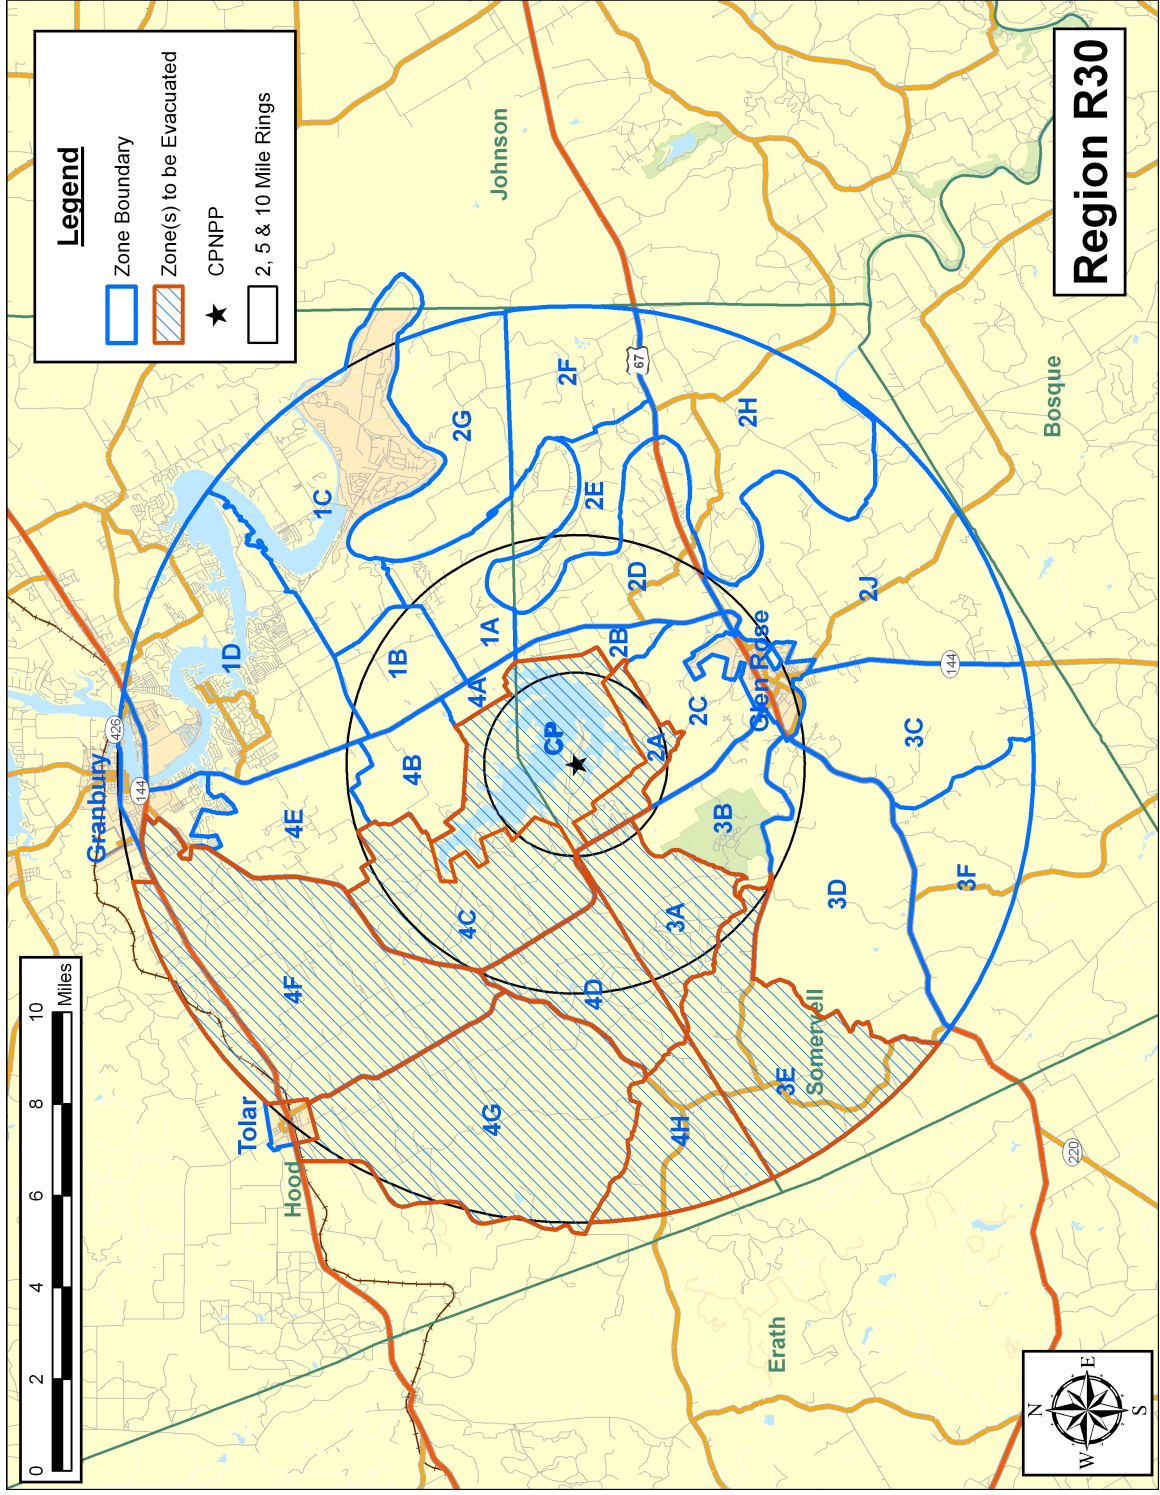

Region R29

Region R30

Region R33

Legend

- Zone Boundary
- Zone(s) to be Evacuated
- ★ CPNPP
- 2, 5 & 10 Mile Rings

Region R37

Legend

- Zone Boundary
- Zone(s) to be Evacuated
- CPNPP
- 2, 5 & 10 Mile Rings

Region R38