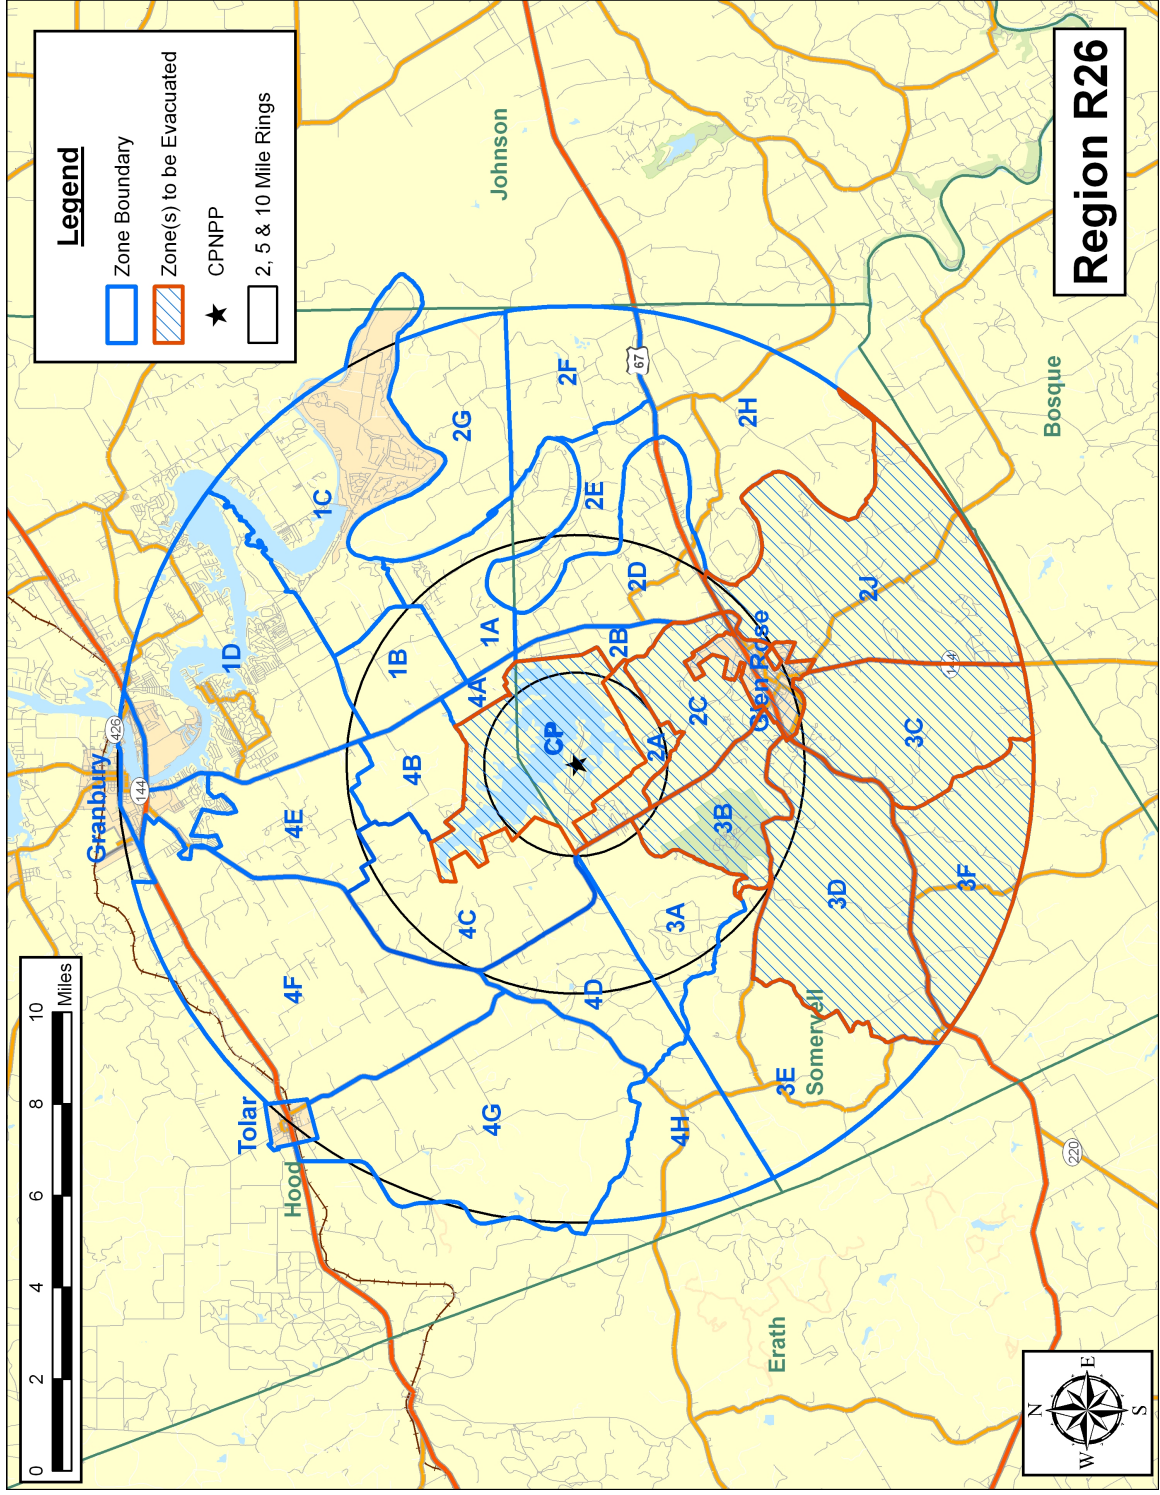

Legend

- Zone Boundary
- Zone(s) to be Evacuated
- CPNPP
- 2, 5 & 10 Mile Rings

Region R19

Region R21

Region R27

Region R28