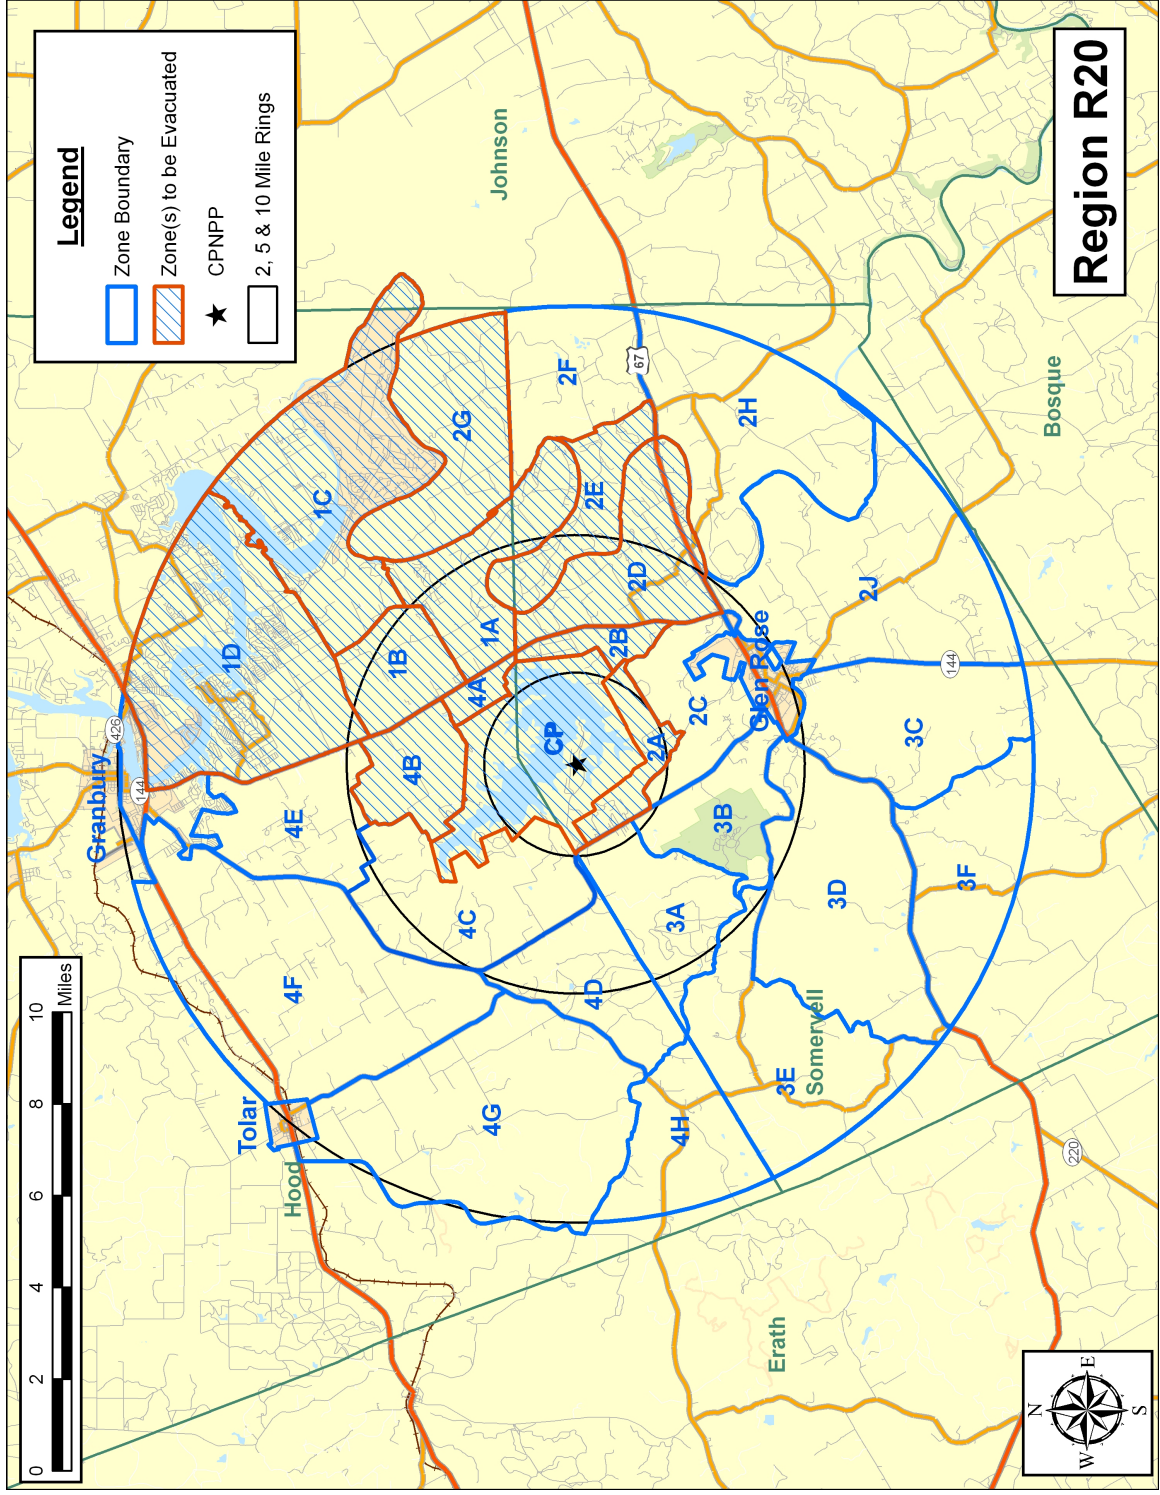

Legend

- Zone Boundary
- Zone(s) to be Evacuated
- CPNPP
- 2, 5 & 10 Mile Rings

Region R19

Region R21

Region R27

Region R28