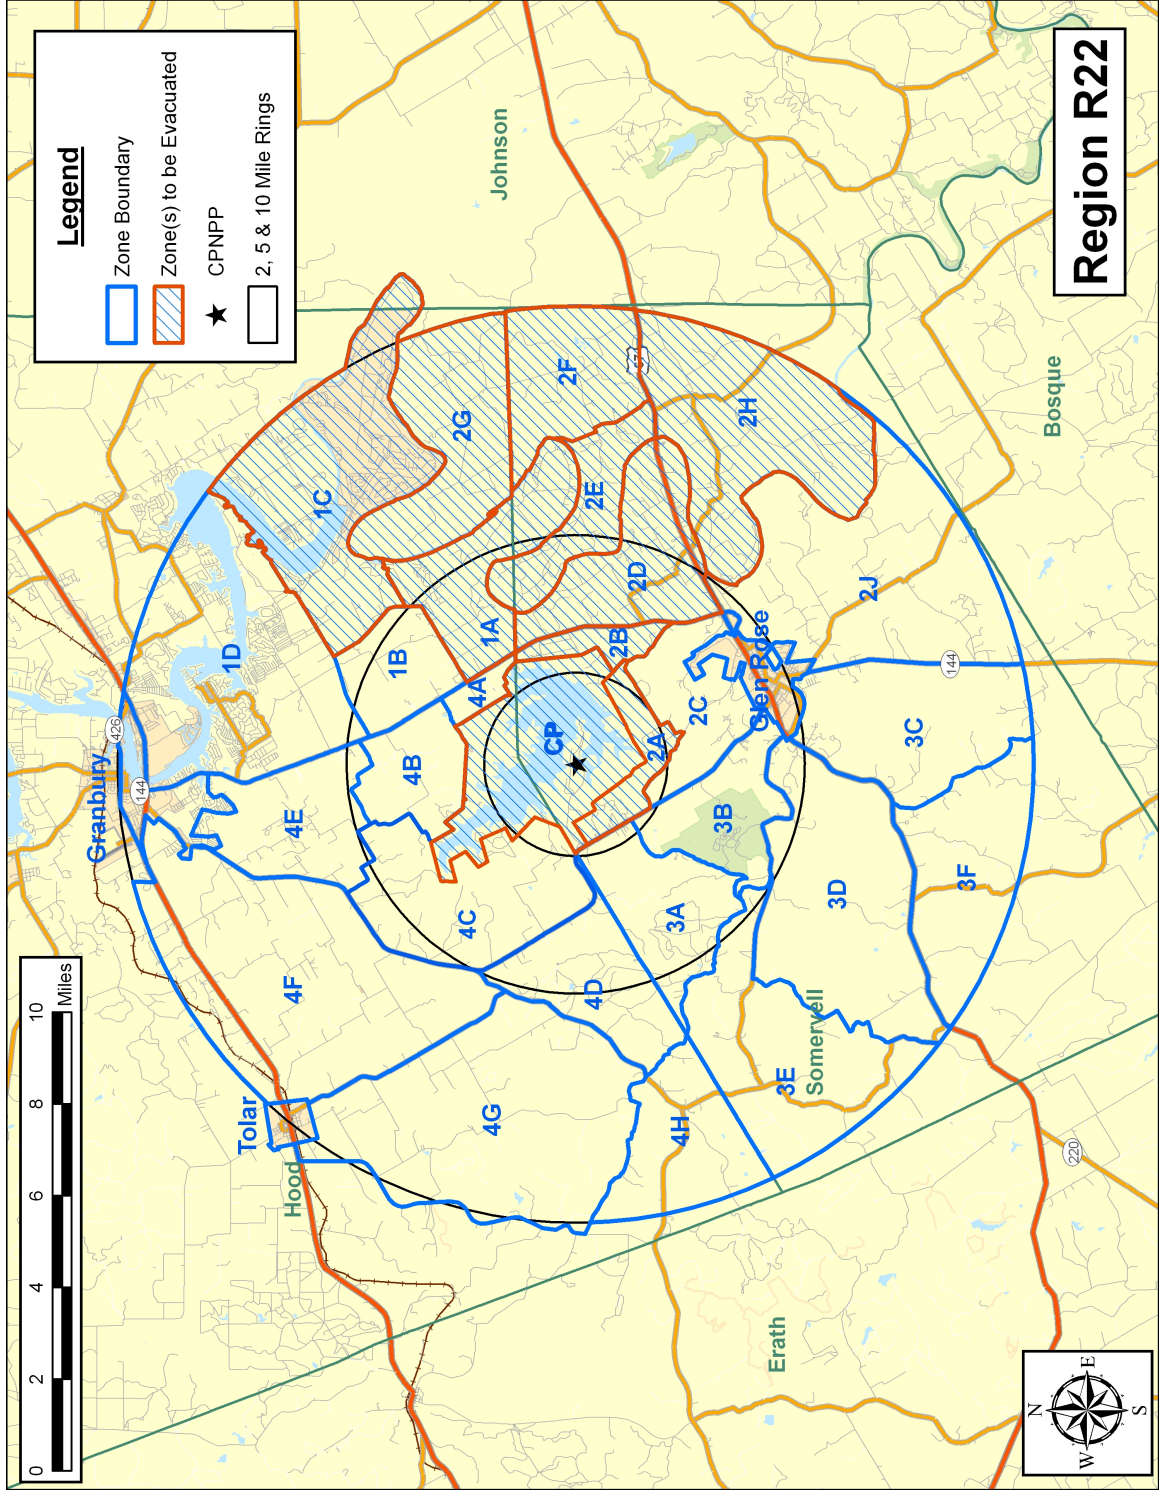

Legend

- Zone Boundary
- Zone(s) to be Evacuated
- CPNPP
- 2, 5 & 10 Mile Rings

Region R19

Region R21

Region R27

Region R28