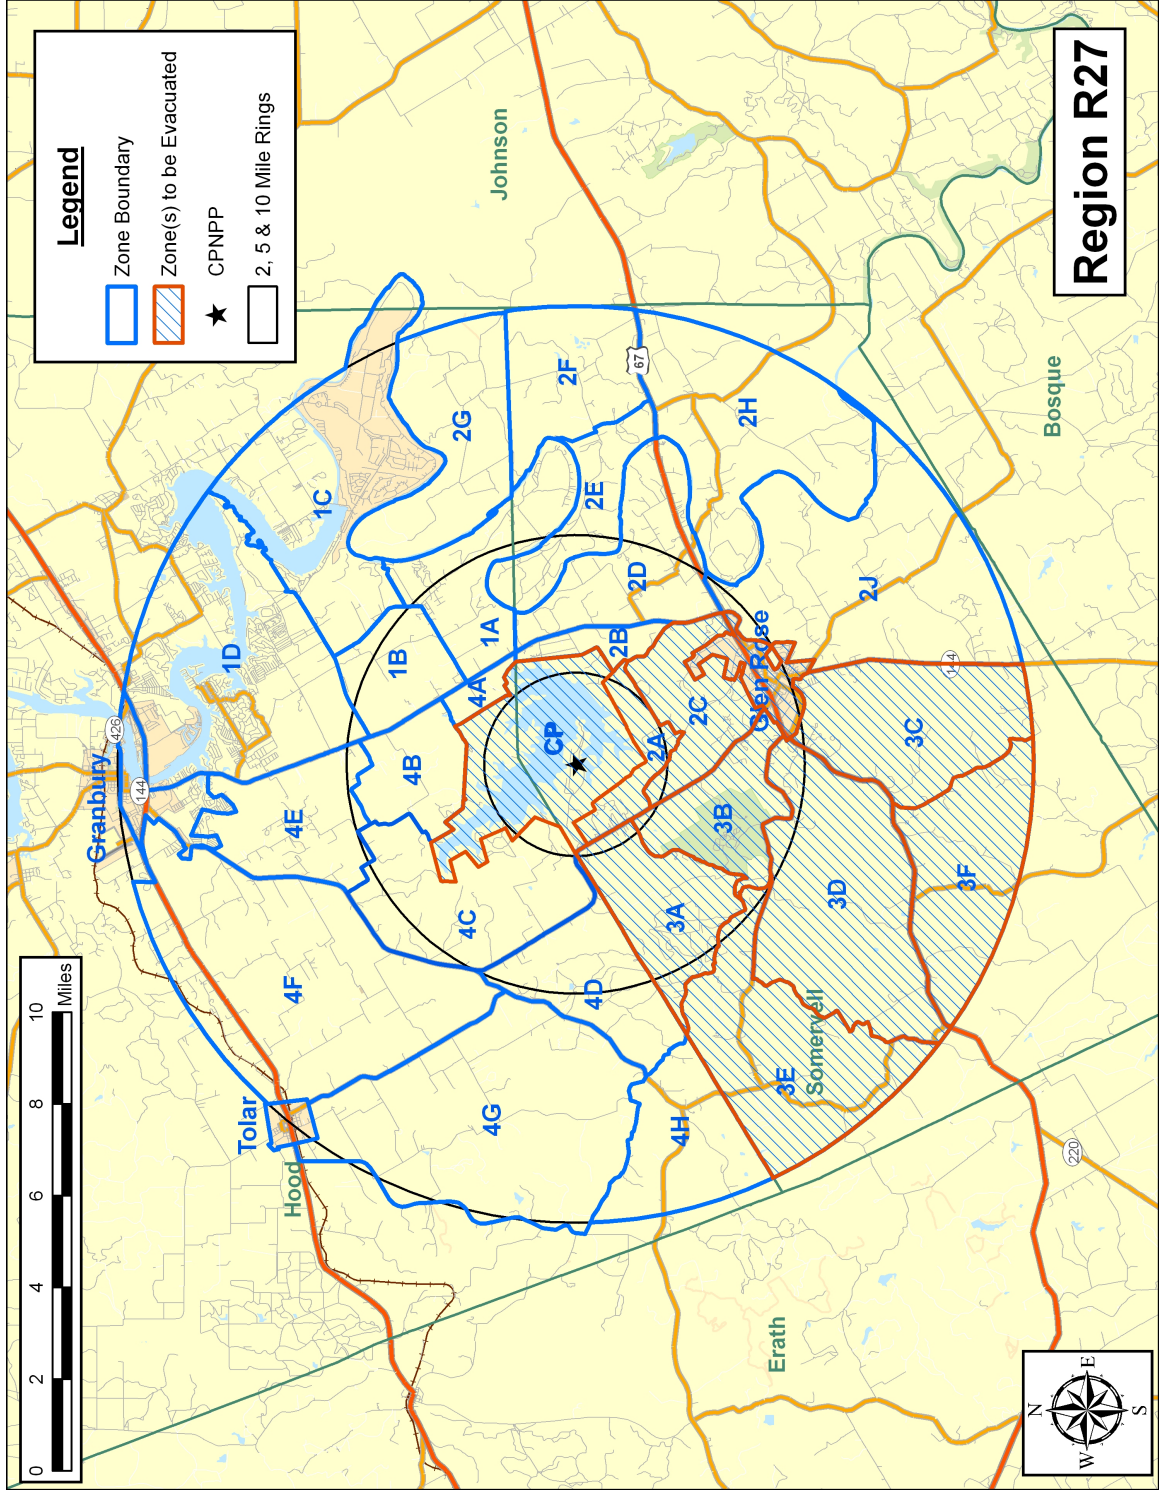

Legend

- Zone Boundary
- Zone(s) to be Evacuated
- CPNPP
- 2, 5 & 10 Mile Rings

Region R19

Region R21

Region R27

Region R28