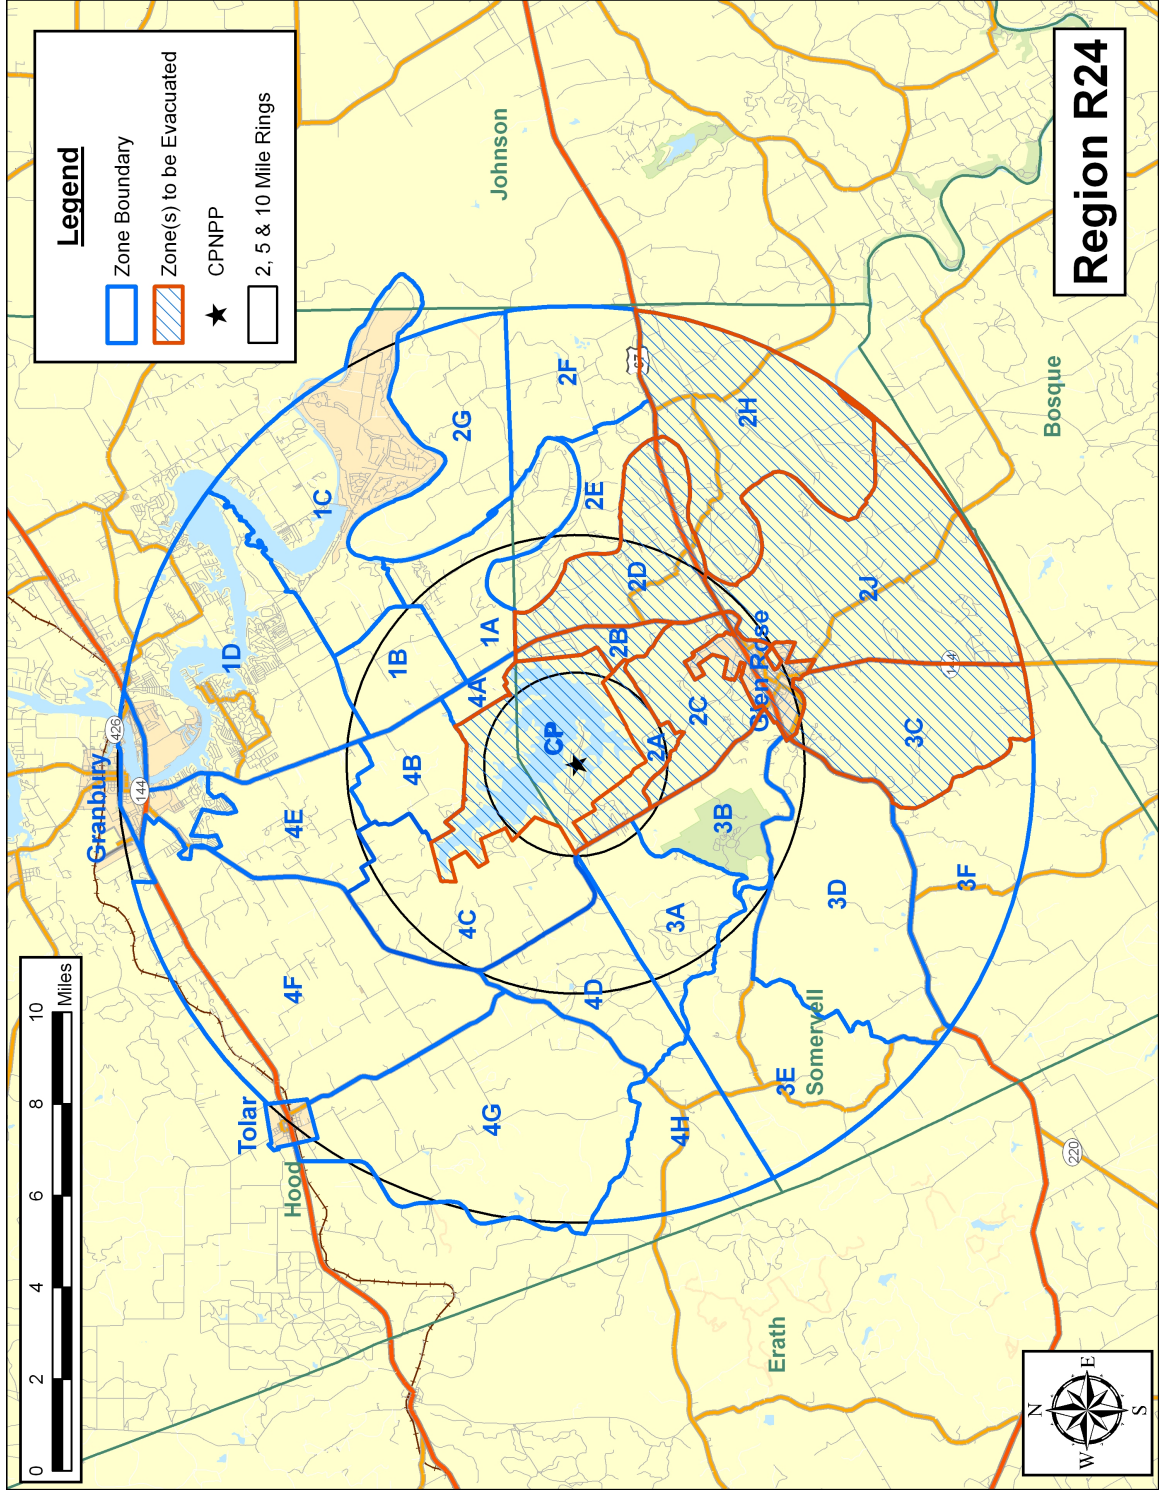

Legend

- Zone Boundary
- Zone(s) to be Evacuated
- CPNPP
- 2, 5 & 10 Mile Rings

Region R19

Region R21

Region R27

Region R28