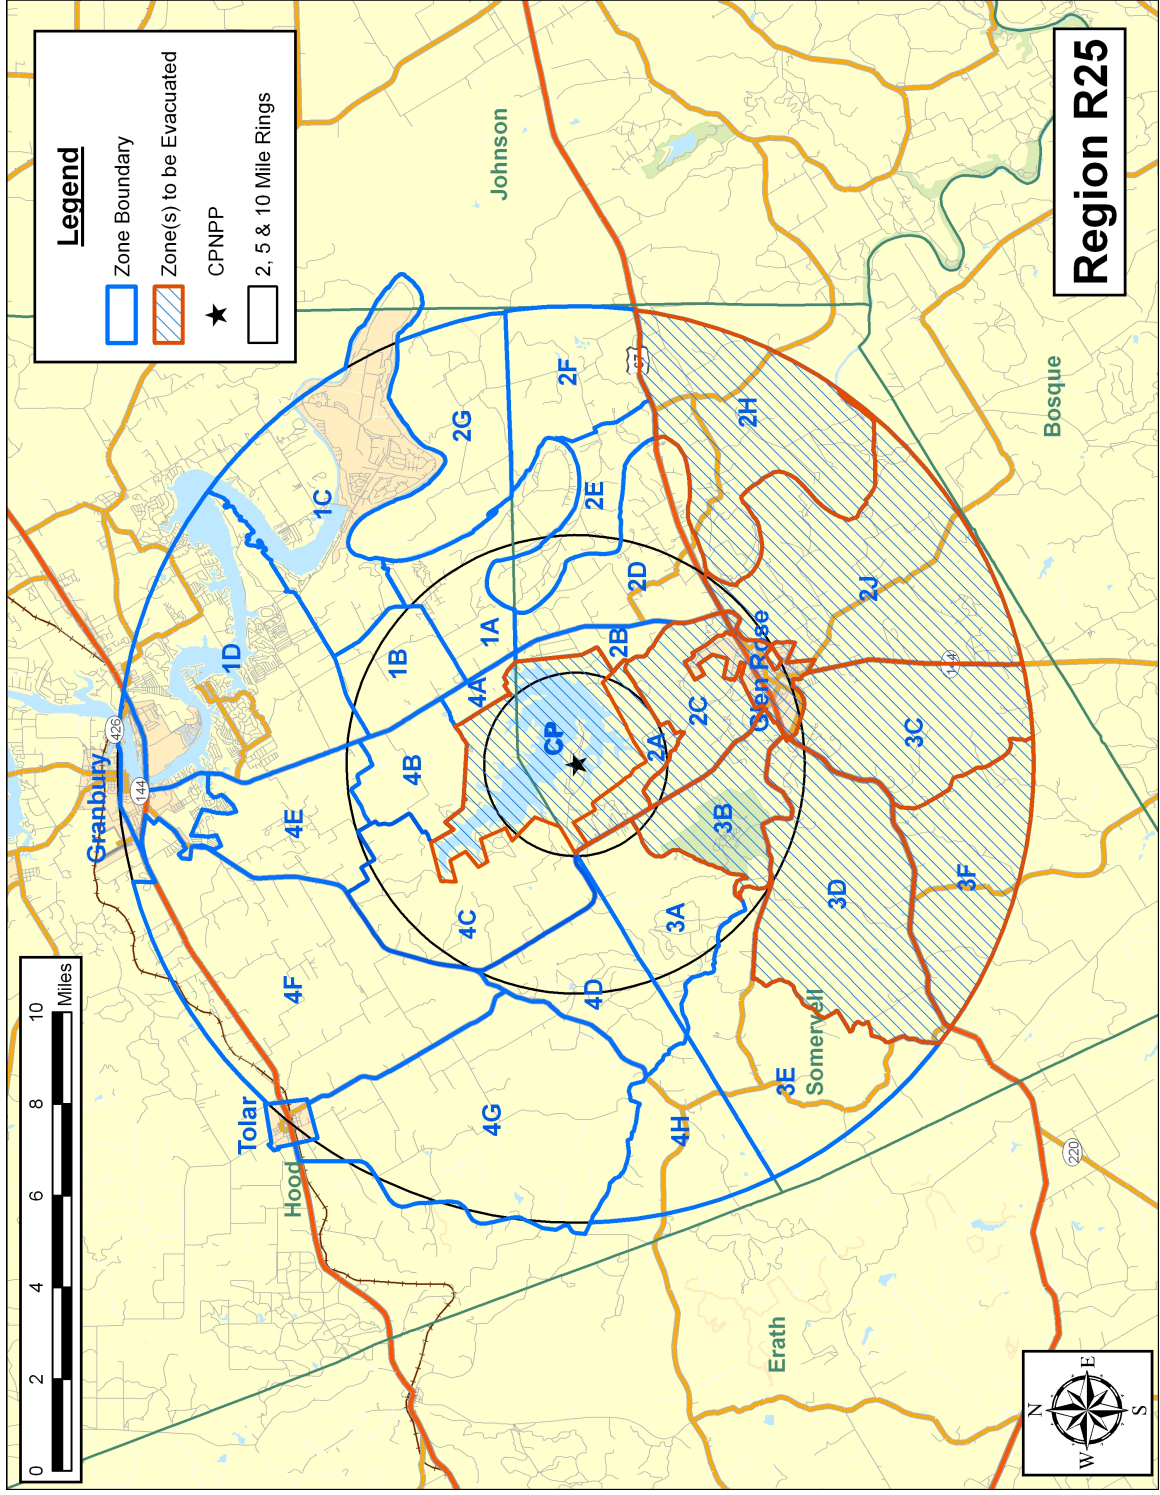

Legend

- Zone Boundary
- Zone(s) to be Evacuated
- CPNPP
- 2, 5 & 10 Mile Rings

Region R19

Region R21

Region R27

Region R28