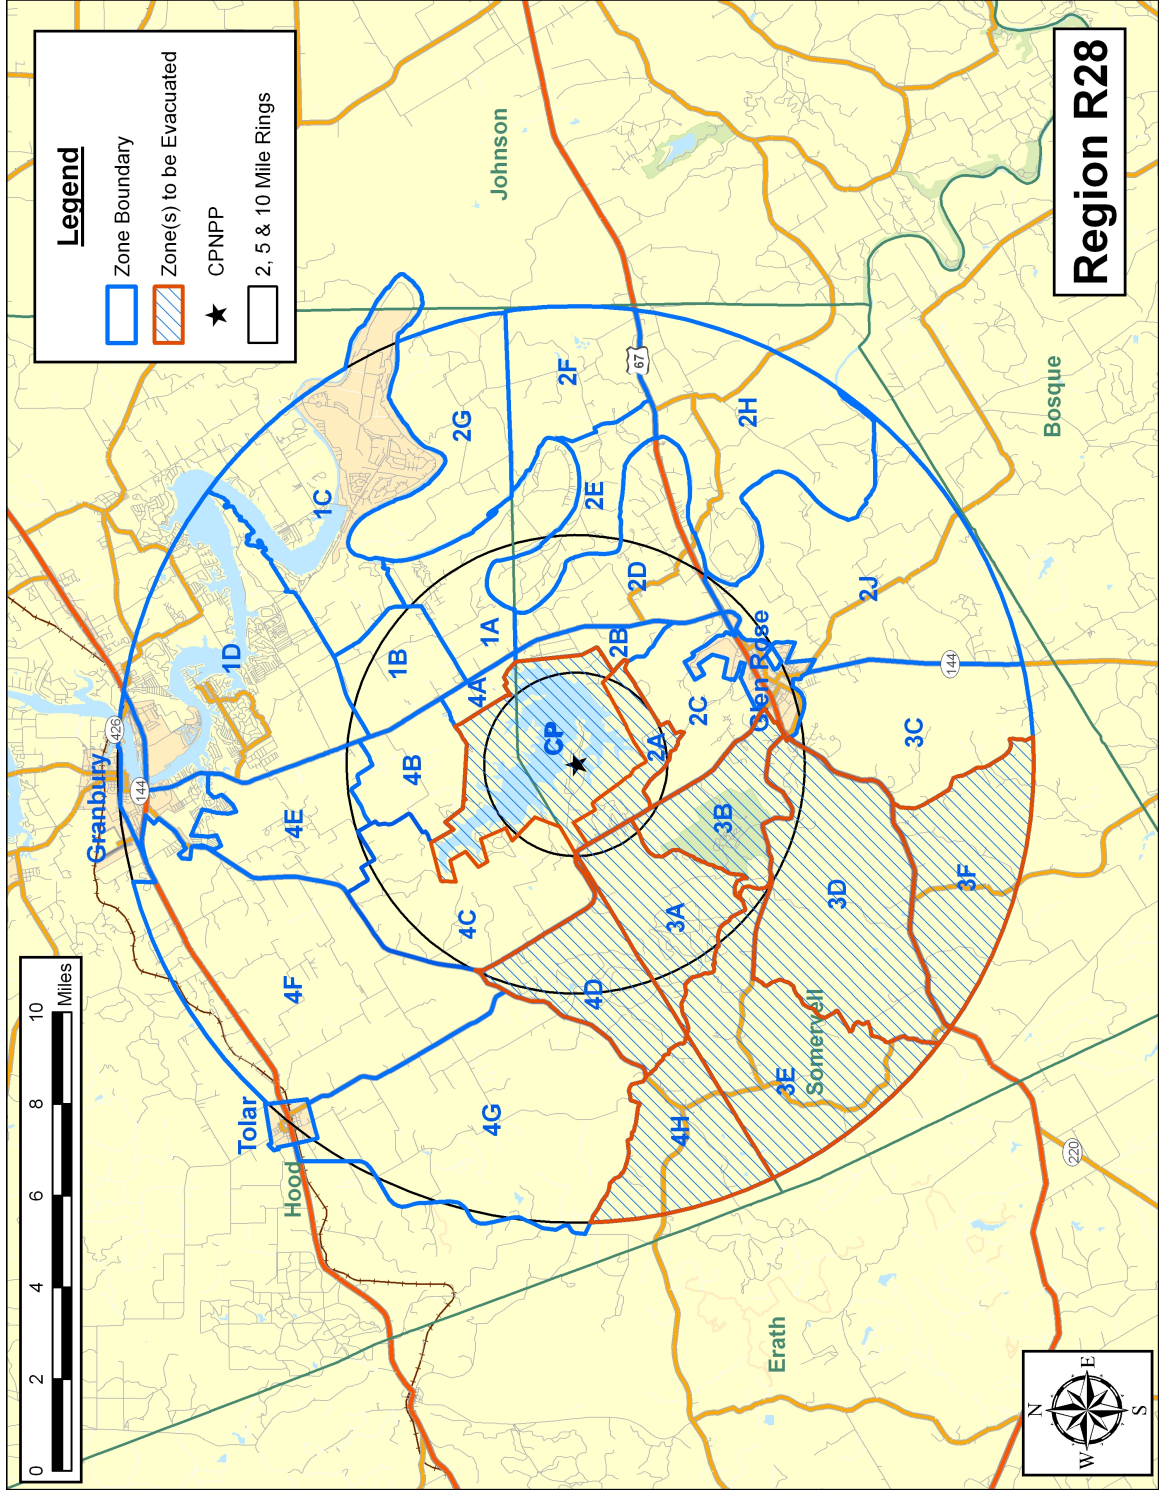

Legend

- Zone Boundary
- Zone(s) to be Evacuated
- CPNPP
- 2, 5 & 10 Mile Rings

Region R19

Region R21

Region R27

Region R28