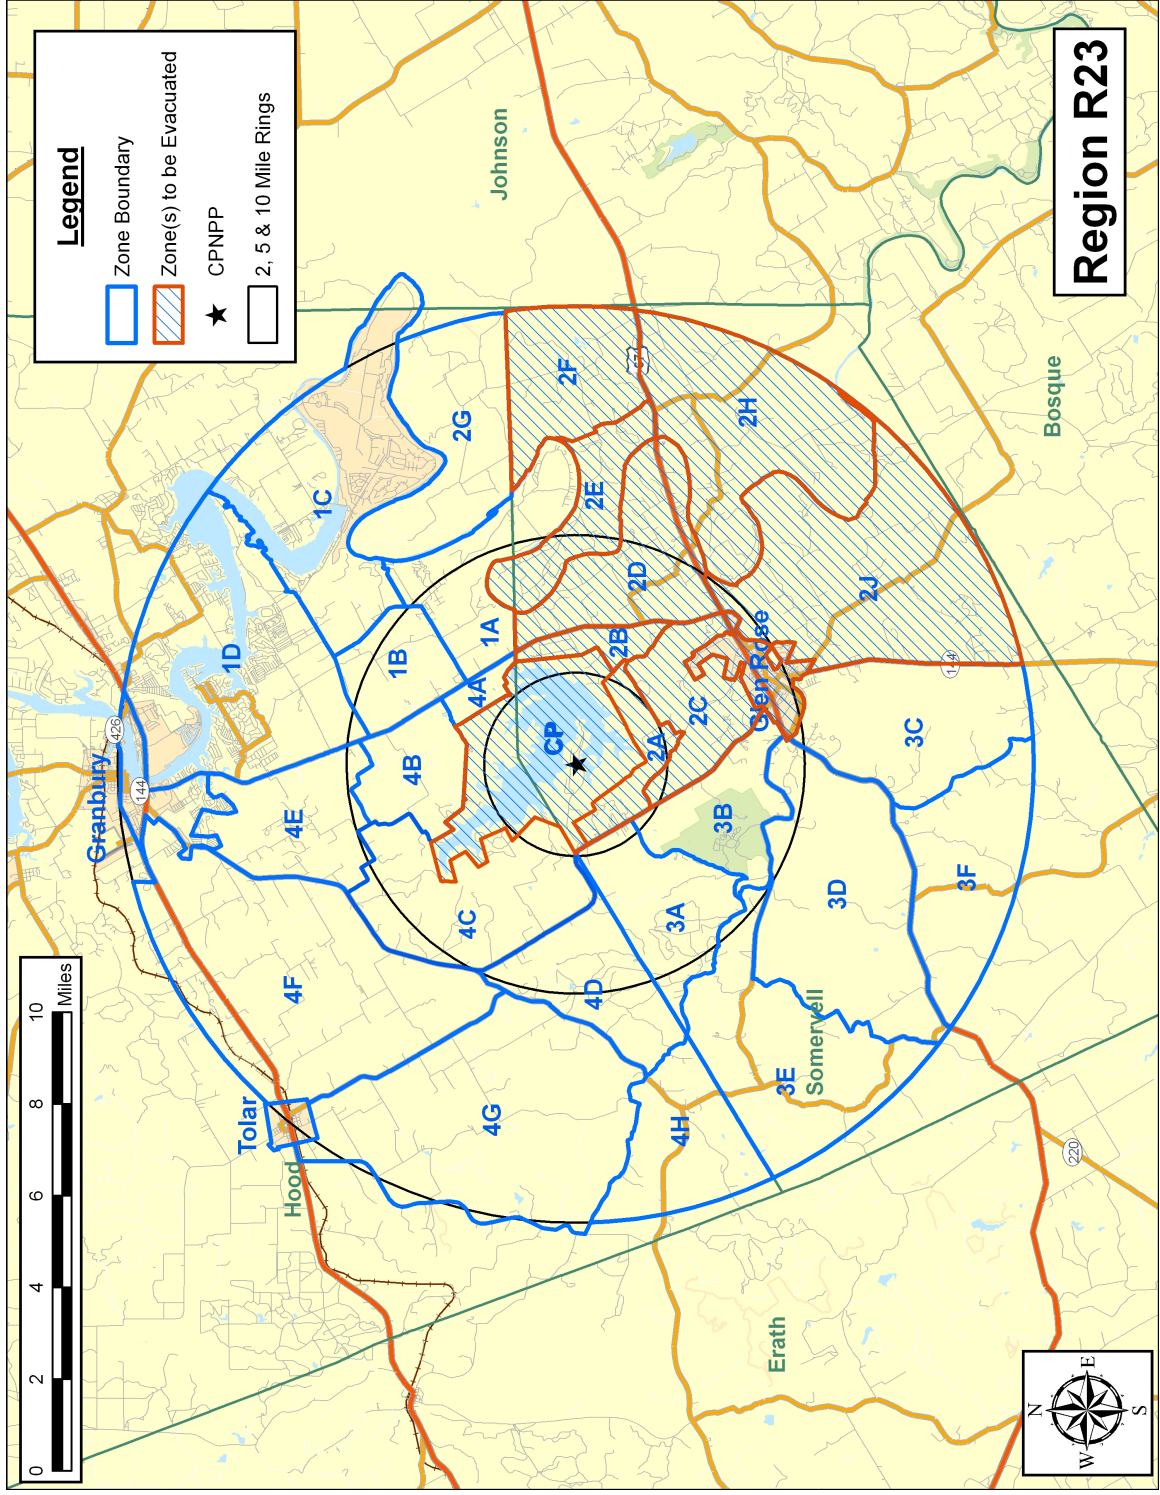

Legend

- Zone Boundary
- Zone(s) to be Evacuated
- CPNPP
- 2, 5 & 10 Mile Rings

Region R19

Region R21

Region R27

Region R28