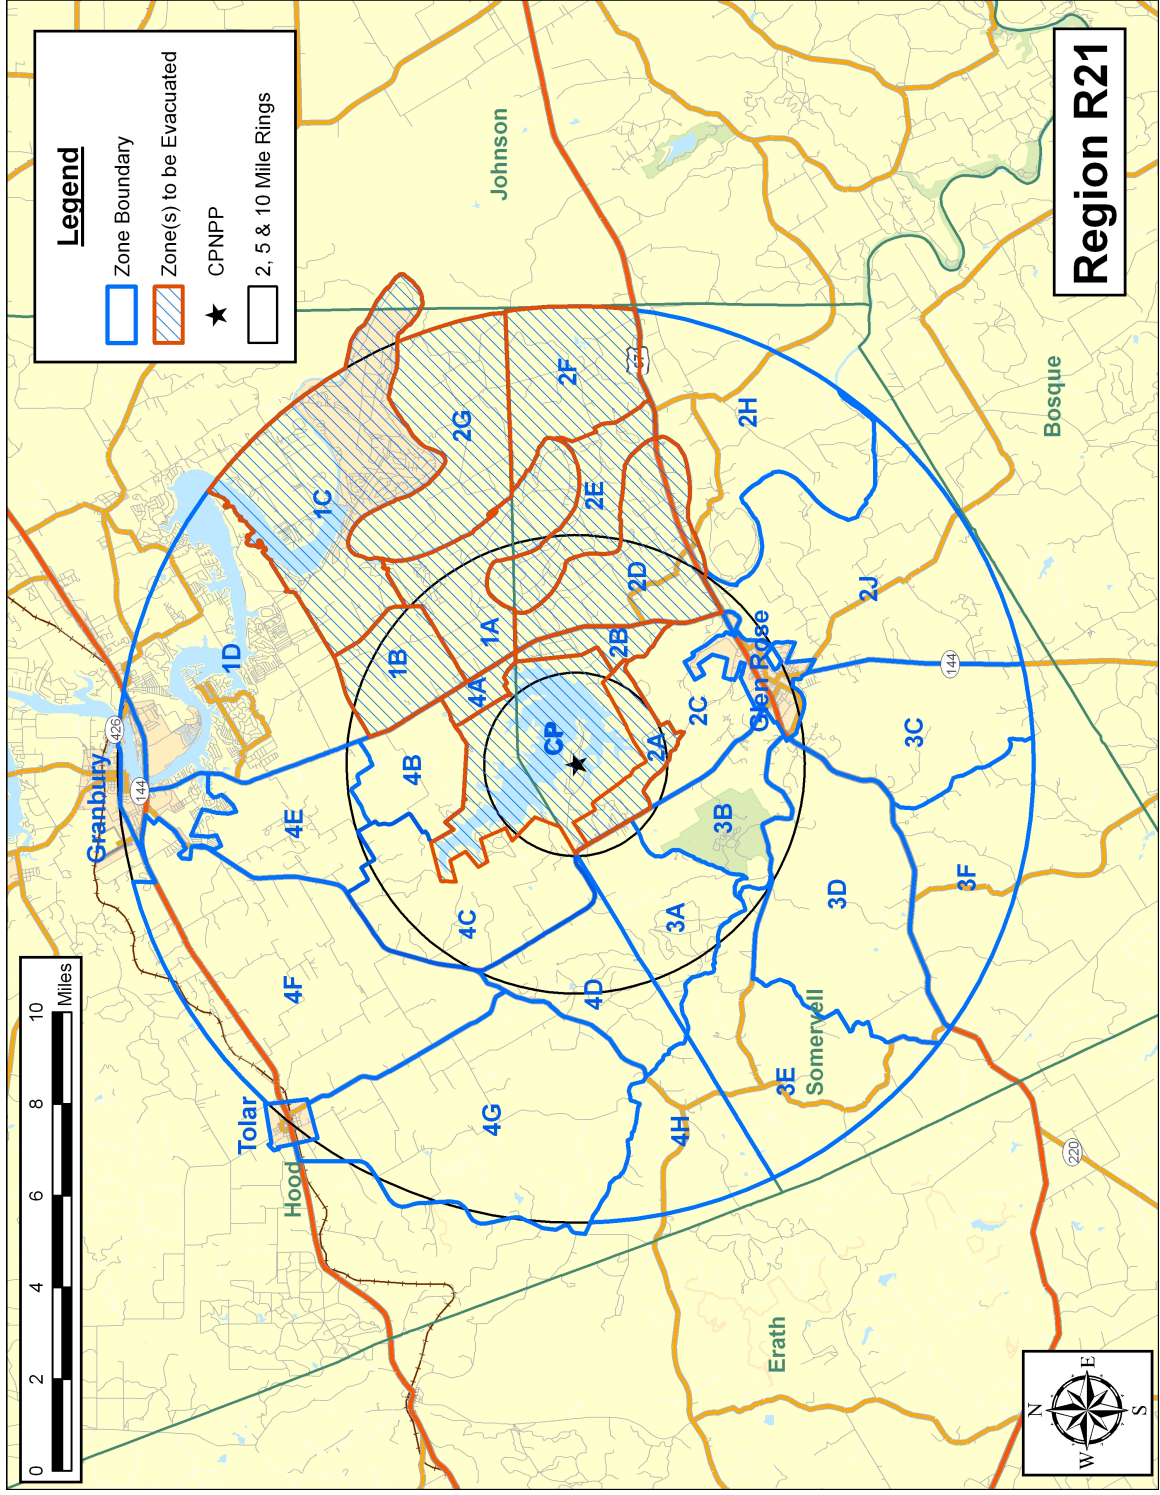

Legend

- Zone Boundary
- Zone(s) to be Evacuated
- CPNPP
- 2, 5 & 10 Mile Rings

Region R19

Region R21

Region R27

Region R28