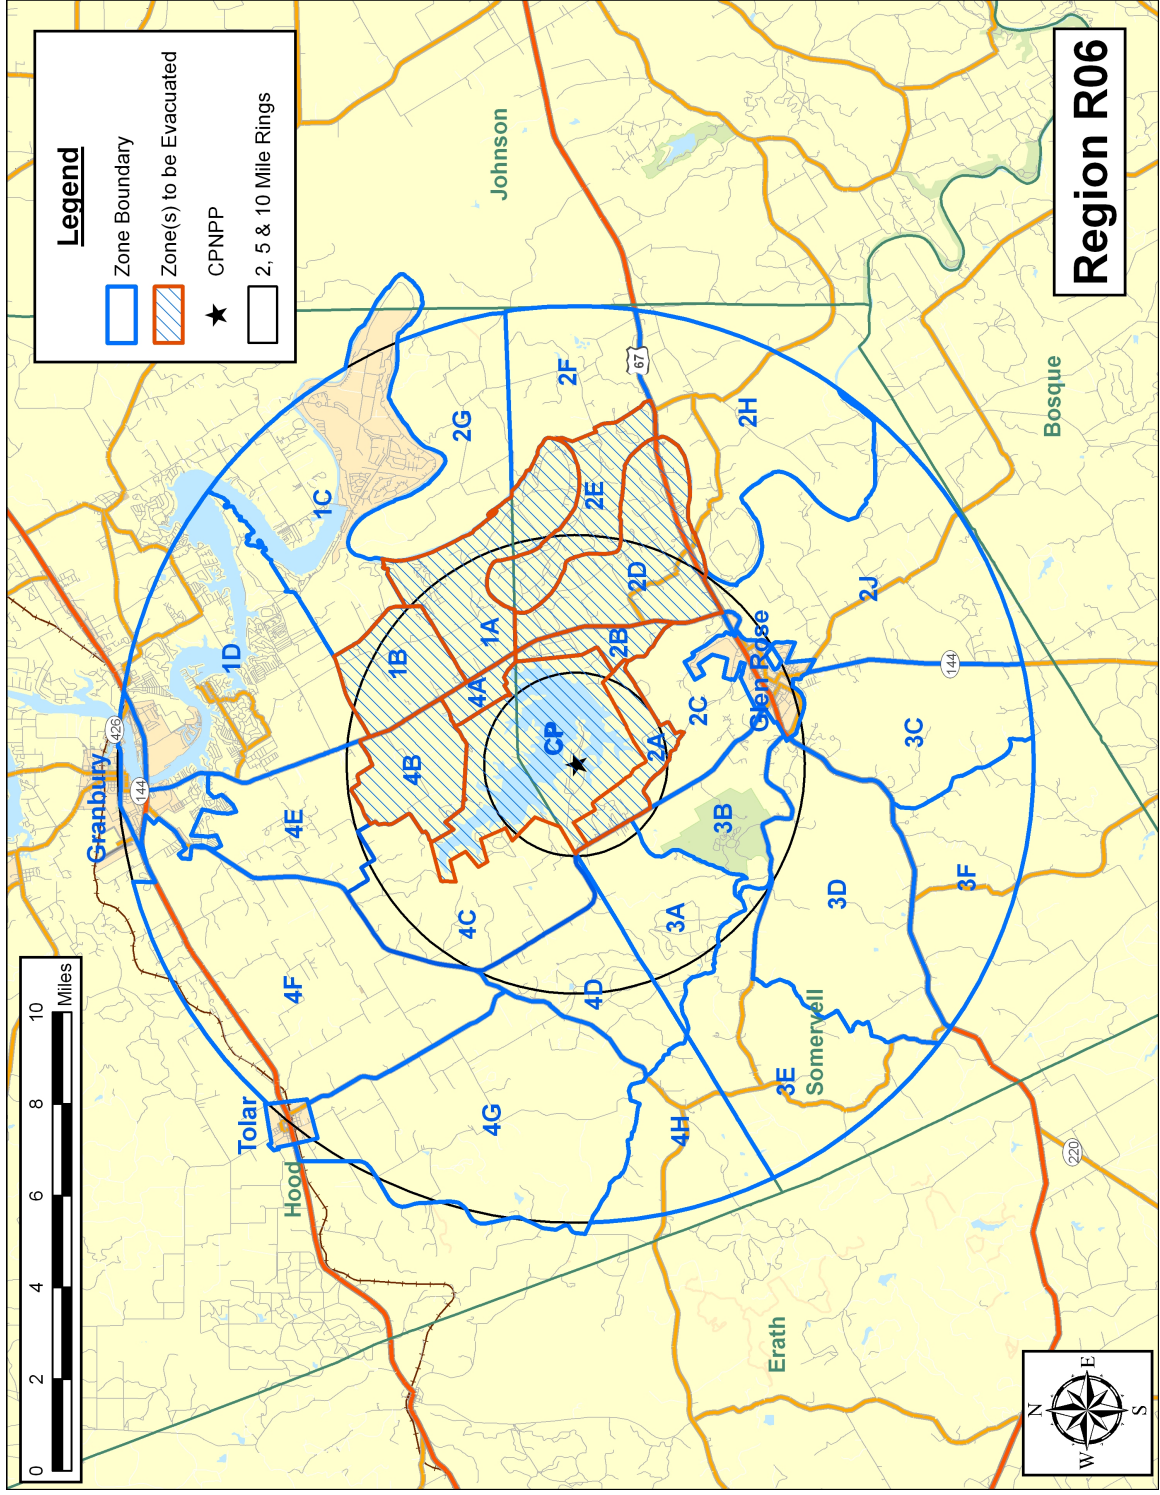

APPENDIX H

Evacuation Region Maps

APPENDIX H: EVACUATION REGION MAPS

This appendix presents maps of all Evacuation Regions.

Region R03

Legend

- Zone Boundary
- Zone(s) to be Evacuated
- CPNPP
- 2, 5 & 10 Mile Rings

Region R04

Legend

- Zone Boundary
- Zone(s) to be Evacuated
- CPNPP
- 2, 5 & 10 Mile Rings

Region R05

Region R06

Legend

- Zone Boundary
- Zone(s) to be Evacuated
- CPNPP
- 2, 5 & 10 Mile Rings