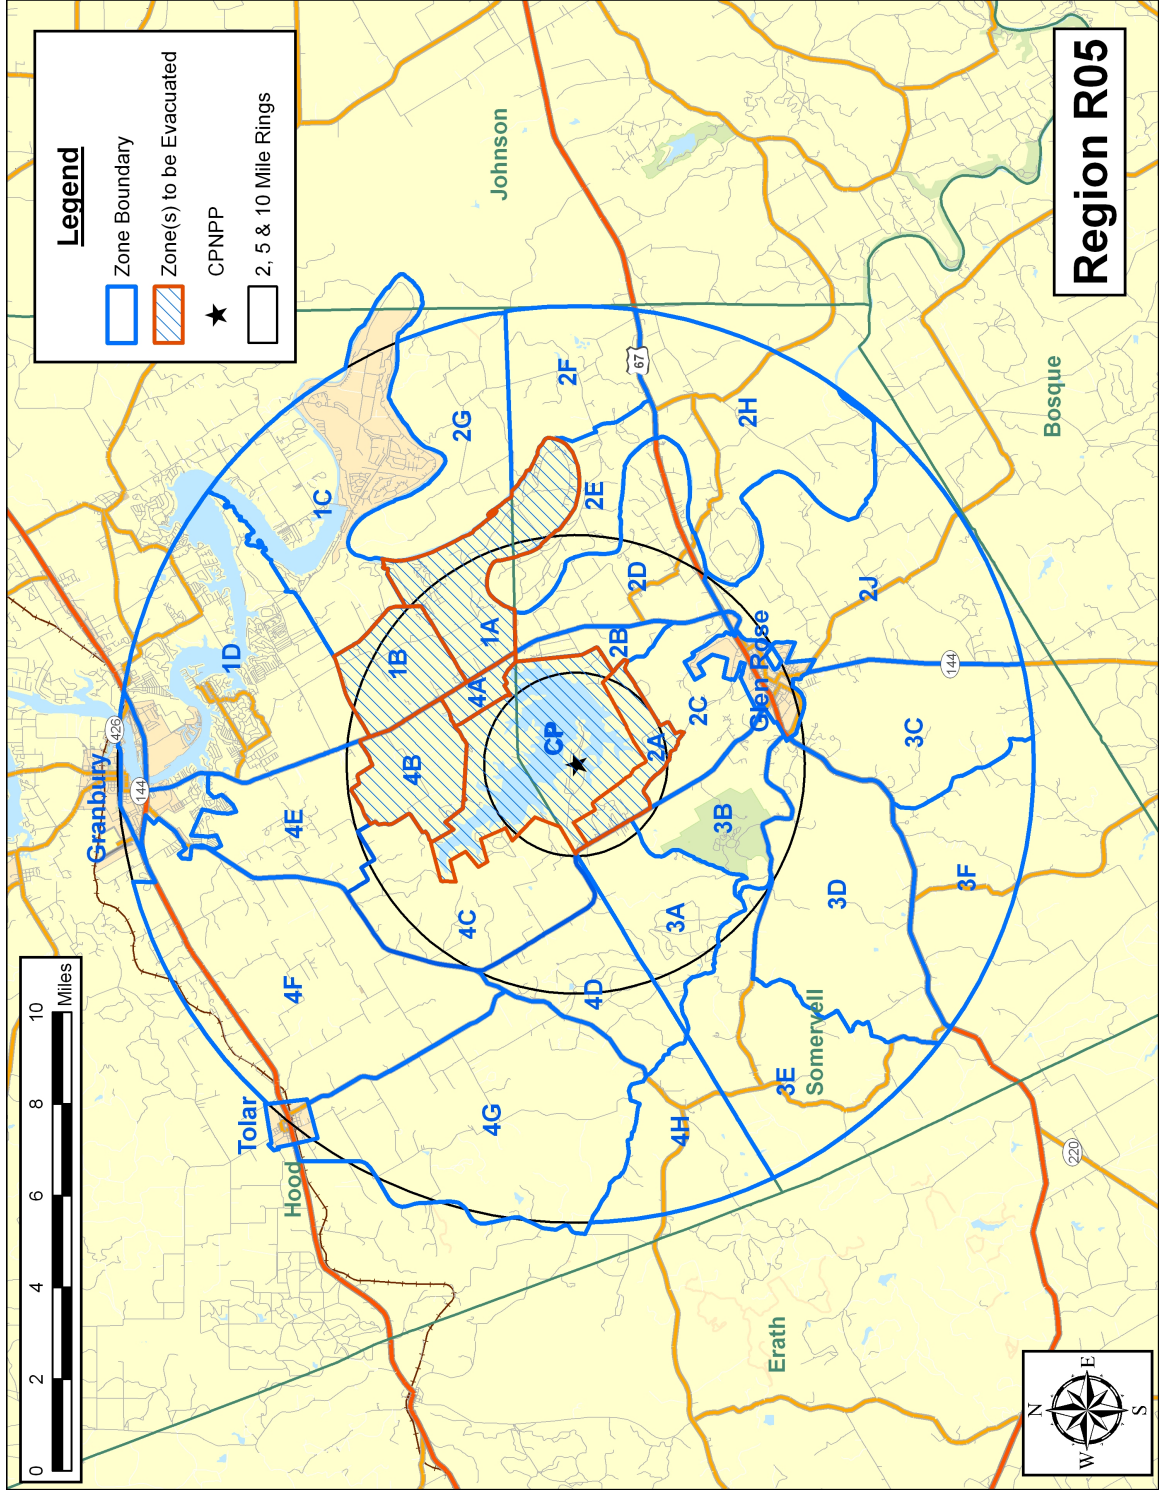

APPENDIX H

Evacuation Region Maps

APPENDIX H: EVACUATION REGION MAPS

This appendix presents maps of all Evacuation Regions.

Region R03

Legend

- Zone Boundary
- Zone(s) to be Evacuated
- CPNPP
- 2, 5 & 10 Mile Rings

Region R04

Legend

- Zone Boundary
- Zone(s) to be Evacuated
- CPNPP
- 2, 5 & 10 Mile Rings

Region R05

Region R06

Legend

- Zone Boundary
- Zone(s) to be Evacuated
- CPNPP
- 2, 5 & 10 Mile Rings