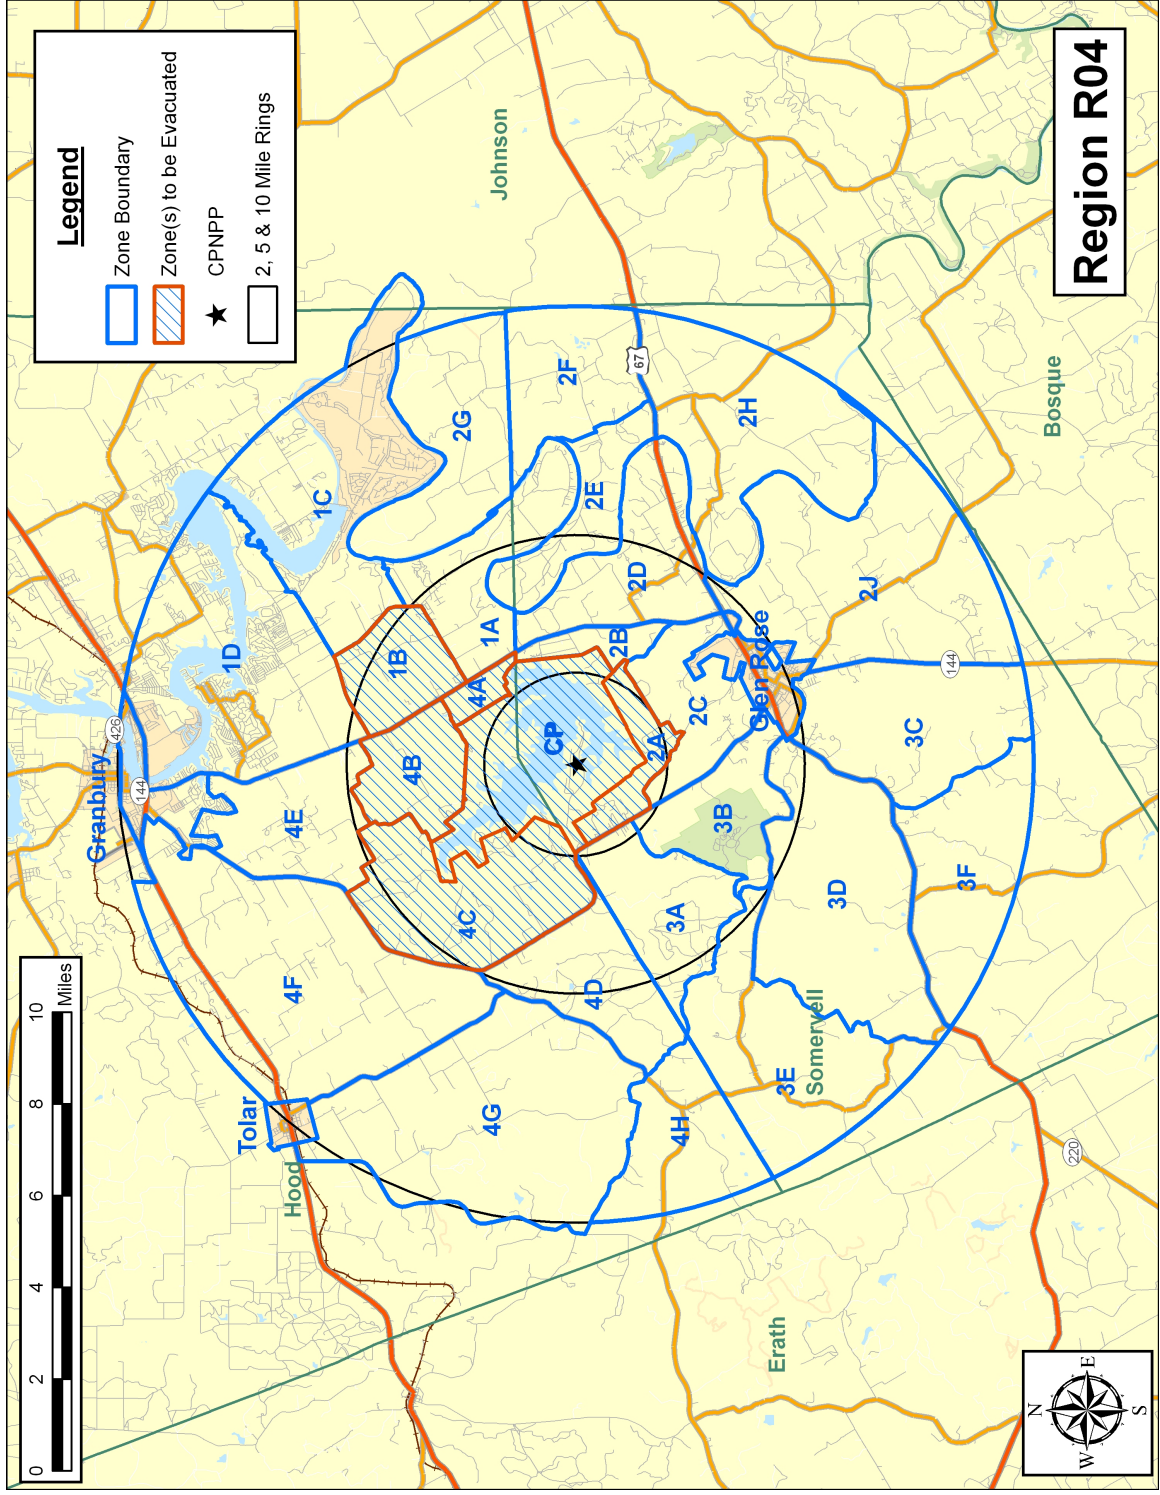

APPENDIX H

Evacuation Region Maps

APPENDIX H: EVACUATION REGION MAPS

This appendix presents maps of all Evacuation Regions.

Region R03

Legend

- Zone Boundary
- Zone(s) to be Evacuated
- CPNPP
- 2, 5 & 10 Mile Rings

Region R04

Legend

- Zone Boundary
- Zone(s) to be Evacuated
- CPNPP
- 2, 5 & 10 Mile Rings

Region R05

Region R06

Legend

- Zone Boundary
- Zone(s) to be Evacuated
- CPNPP
- 2, 5 & 10 Mile Rings