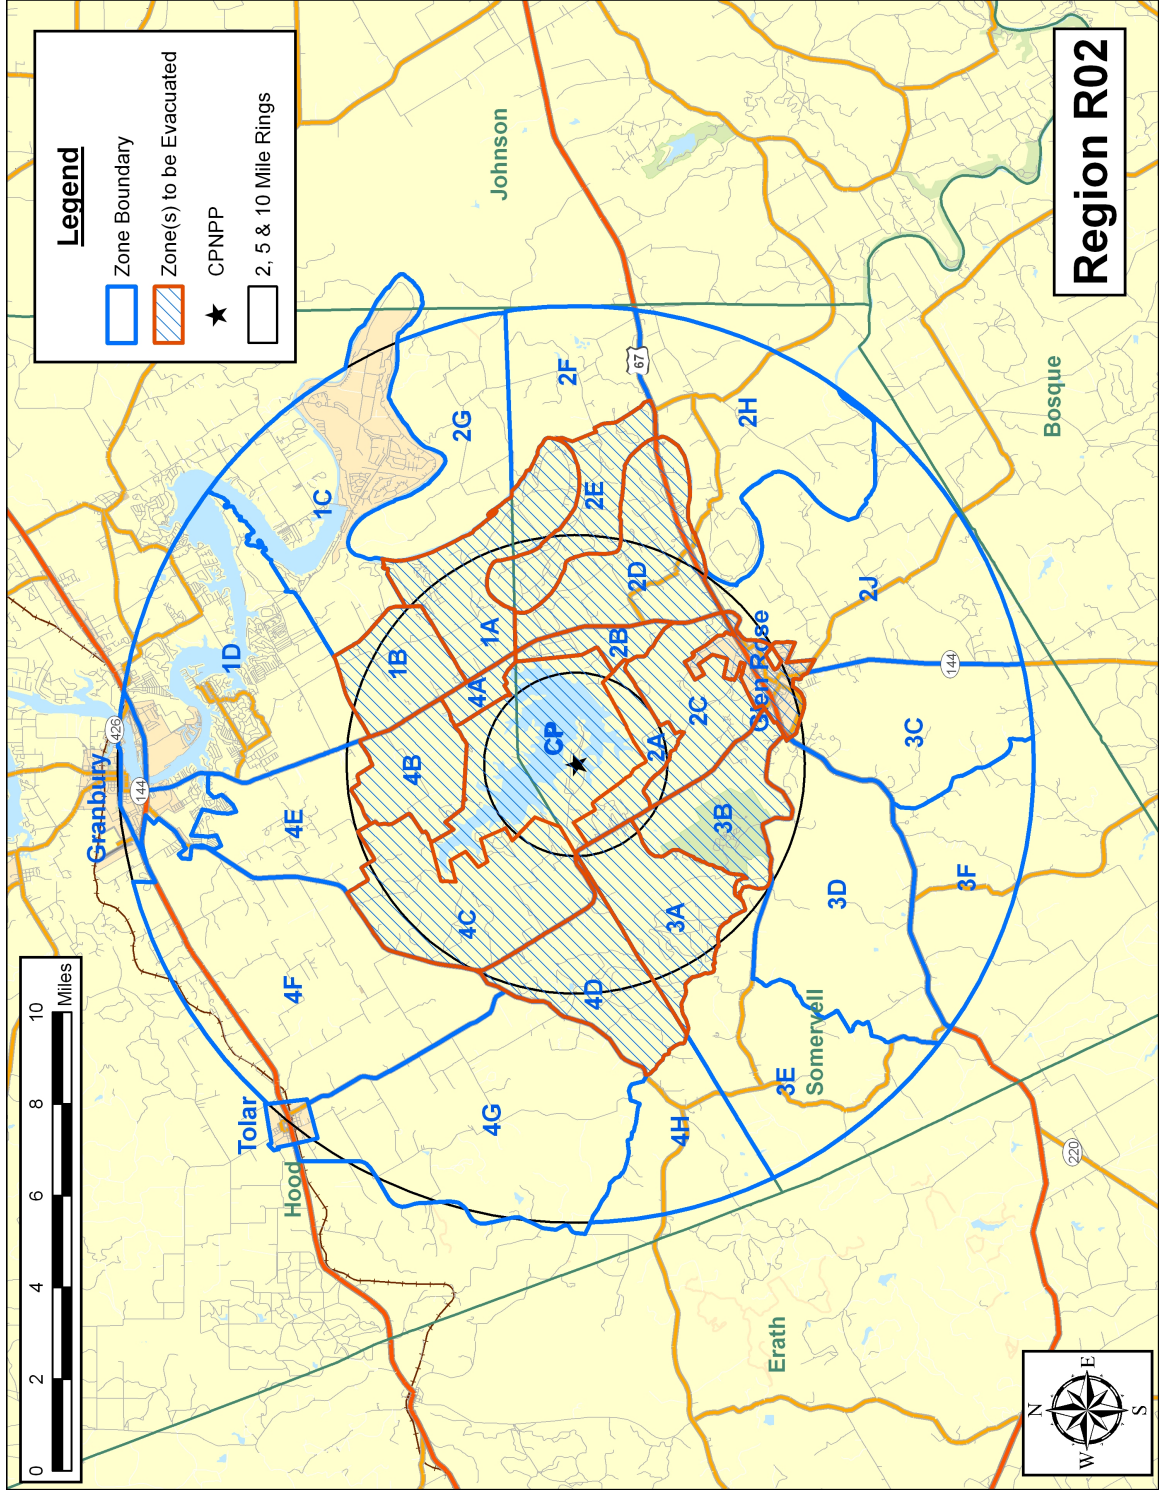

APPENDIX H

Evacuation Region Maps

APPENDIX H: EVACUATION REGION MAPS

This appendix presents maps of all Evacuation Regions.

Region R03

Legend

- Zone Boundary
- Zone(s) to be Evacuated
- CPNPP
- 2, 5 & 10 Mile Rings

Region R04

Legend

- Zone Boundary
- Zone(s) to be Evacuated
- CPNPP
- 2, 5 & 10 Mile Rings

Region R05

Region R06

Legend

- Zone Boundary
- Zone(s) to be Evacuated
- CPNPP
- 2, 5 & 10 Mile Rings