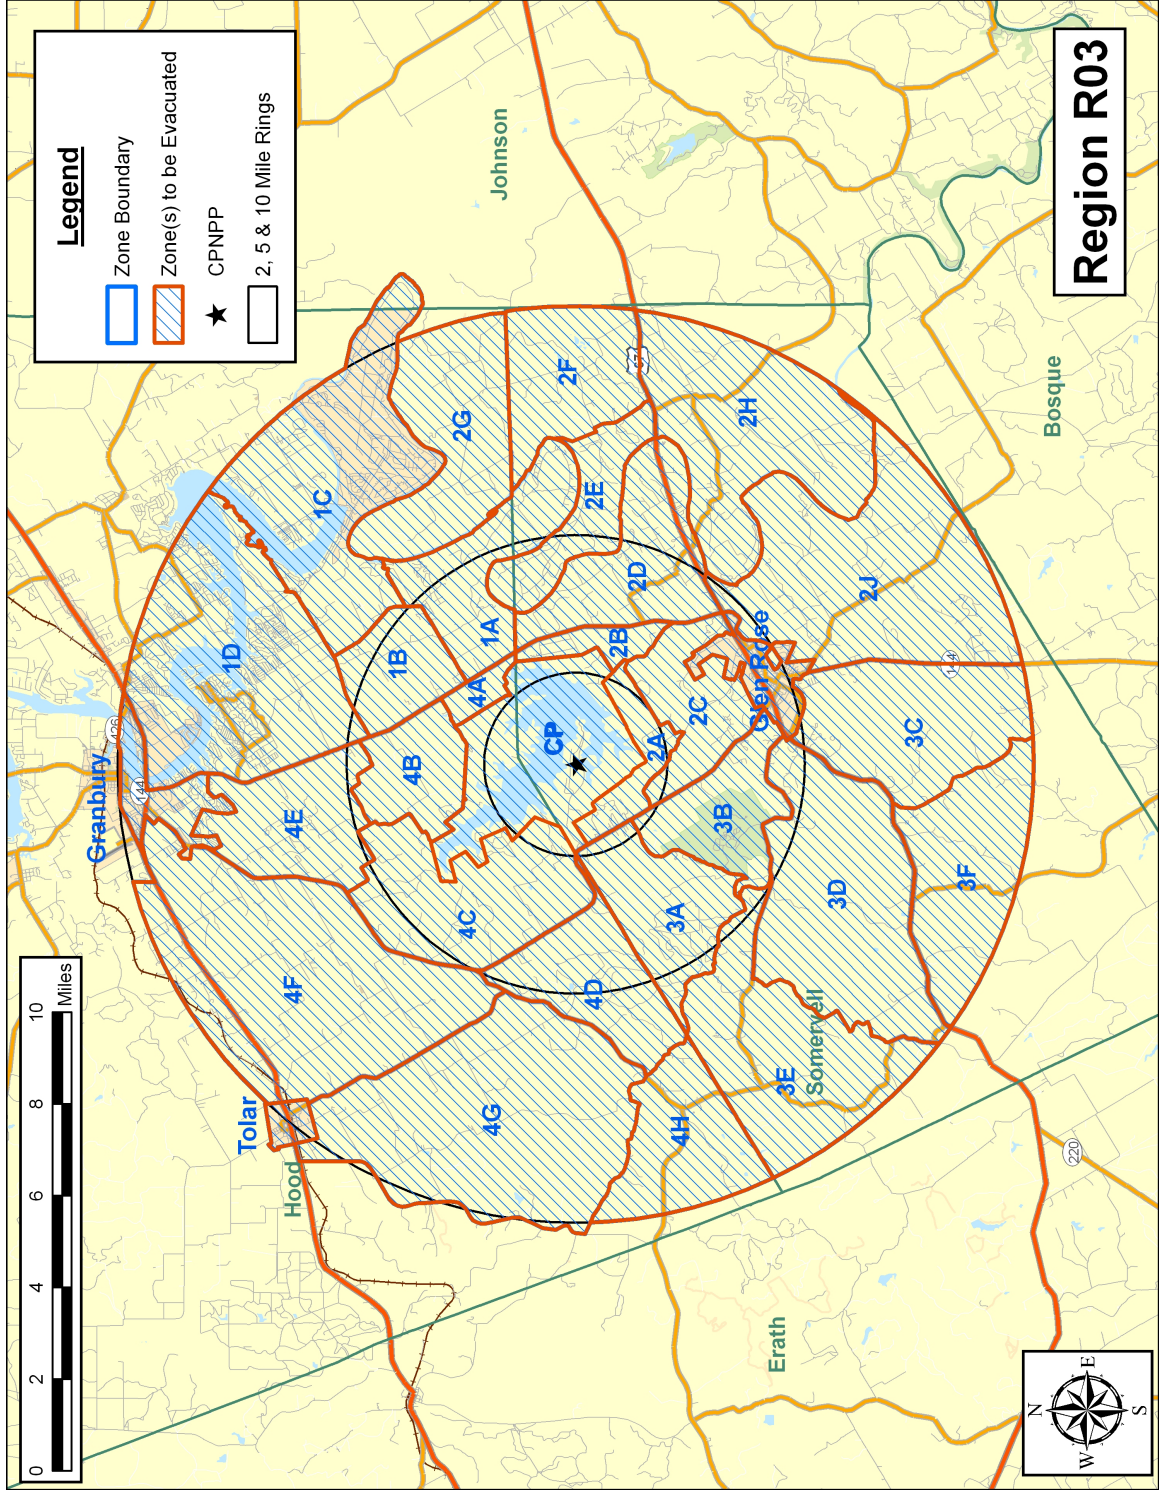

APPENDIX H

Evacuation Region Maps

APPENDIX H: EVACUATION REGION MAPS

This appendix presents maps of all Evacuation Regions.

Region R03

Legend

- Zone Boundary
- Zone(s) to be Evacuated
- CPNPP
- 2, 5 & 10 Mile Rings

Region R04

Legend

- Zone Boundary
- Zone(s) to be Evacuated
- CPNPP
- 2, 5 & 10 Mile Rings

Region R05

Region R06

Legend

- Zone Boundary
- Zone(s) to be Evacuated
- CPNPP
- 2, 5 & 10 Mile Rings