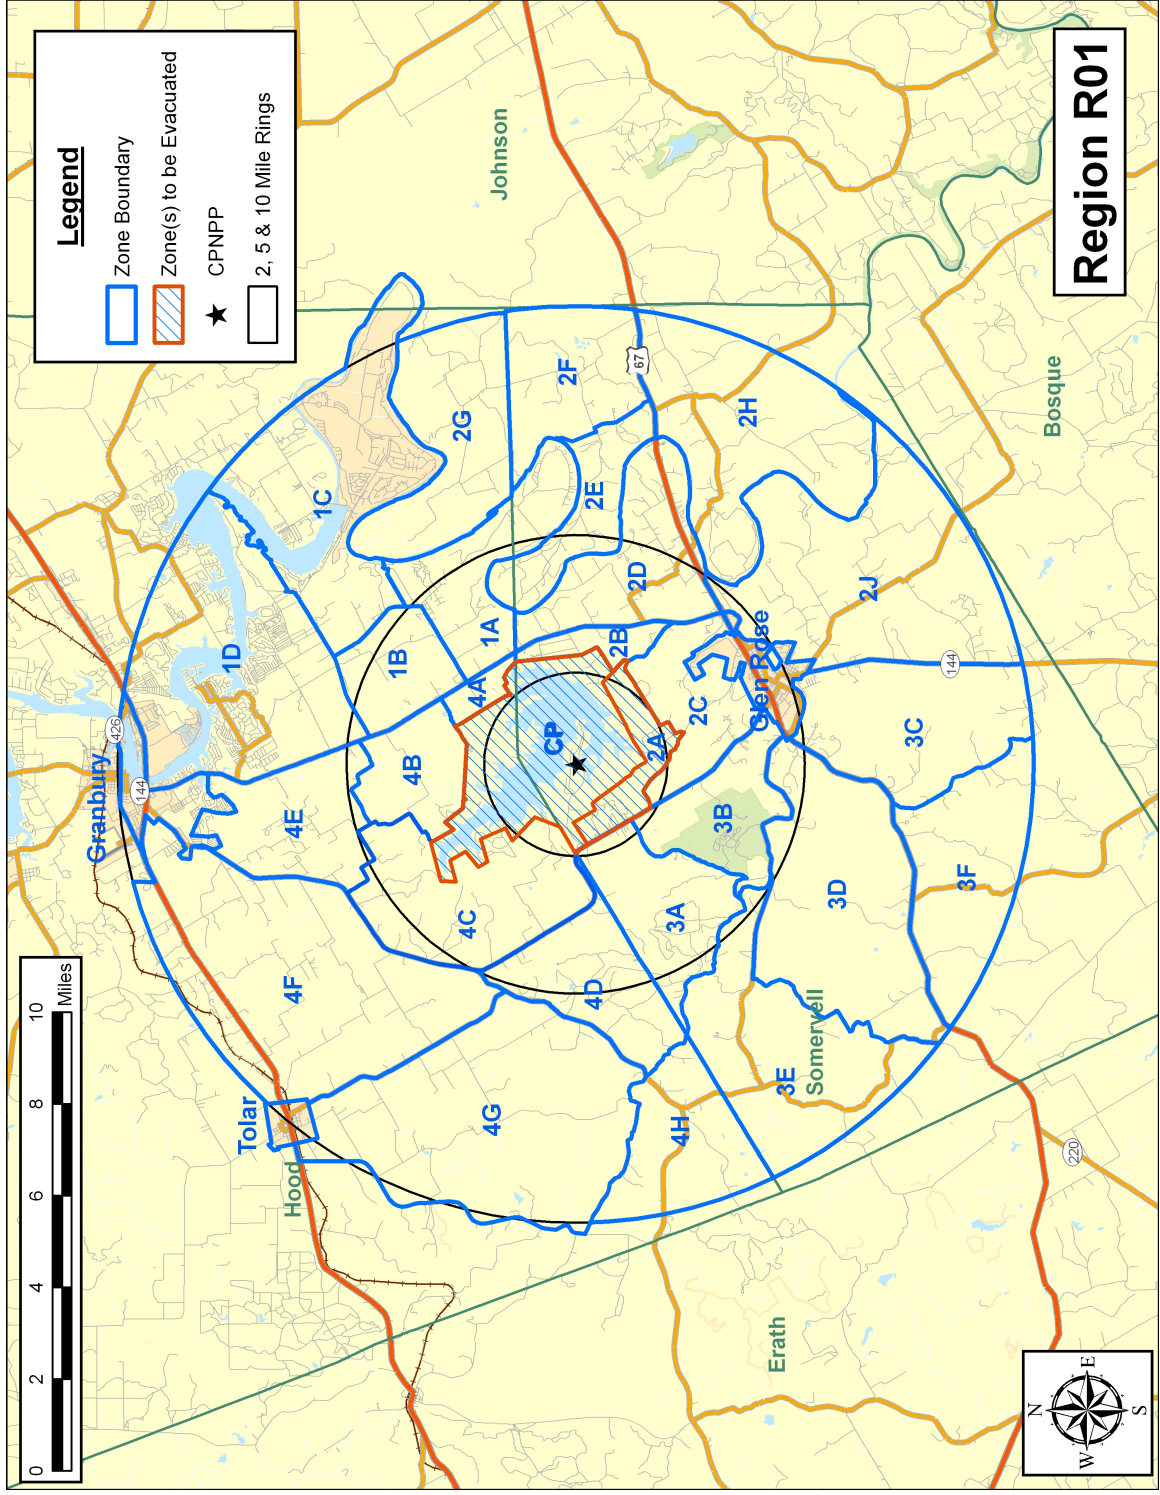

APPENDIX H

Evacuation Region Maps

APPENDIX H: EVACUATION REGION MAPS

This appendix presents maps of all Evacuation Regions.

Region R03

Legend

- Zone Boundary
- Zone(s) to be Evacuated
- CPNPP
- 2, 5 & 10 Mile Rings

Region R04

Legend

- Zone Boundary
- Zone(s) to be Evacuated
- CPNPP
- 2, 5 & 10 Mile Rings

Region R05

Region R06

Legend

- Zone Boundary
- Zone(s) to be Evacuated
- CPNPP
- 2, 5 & 10 Mile Rings