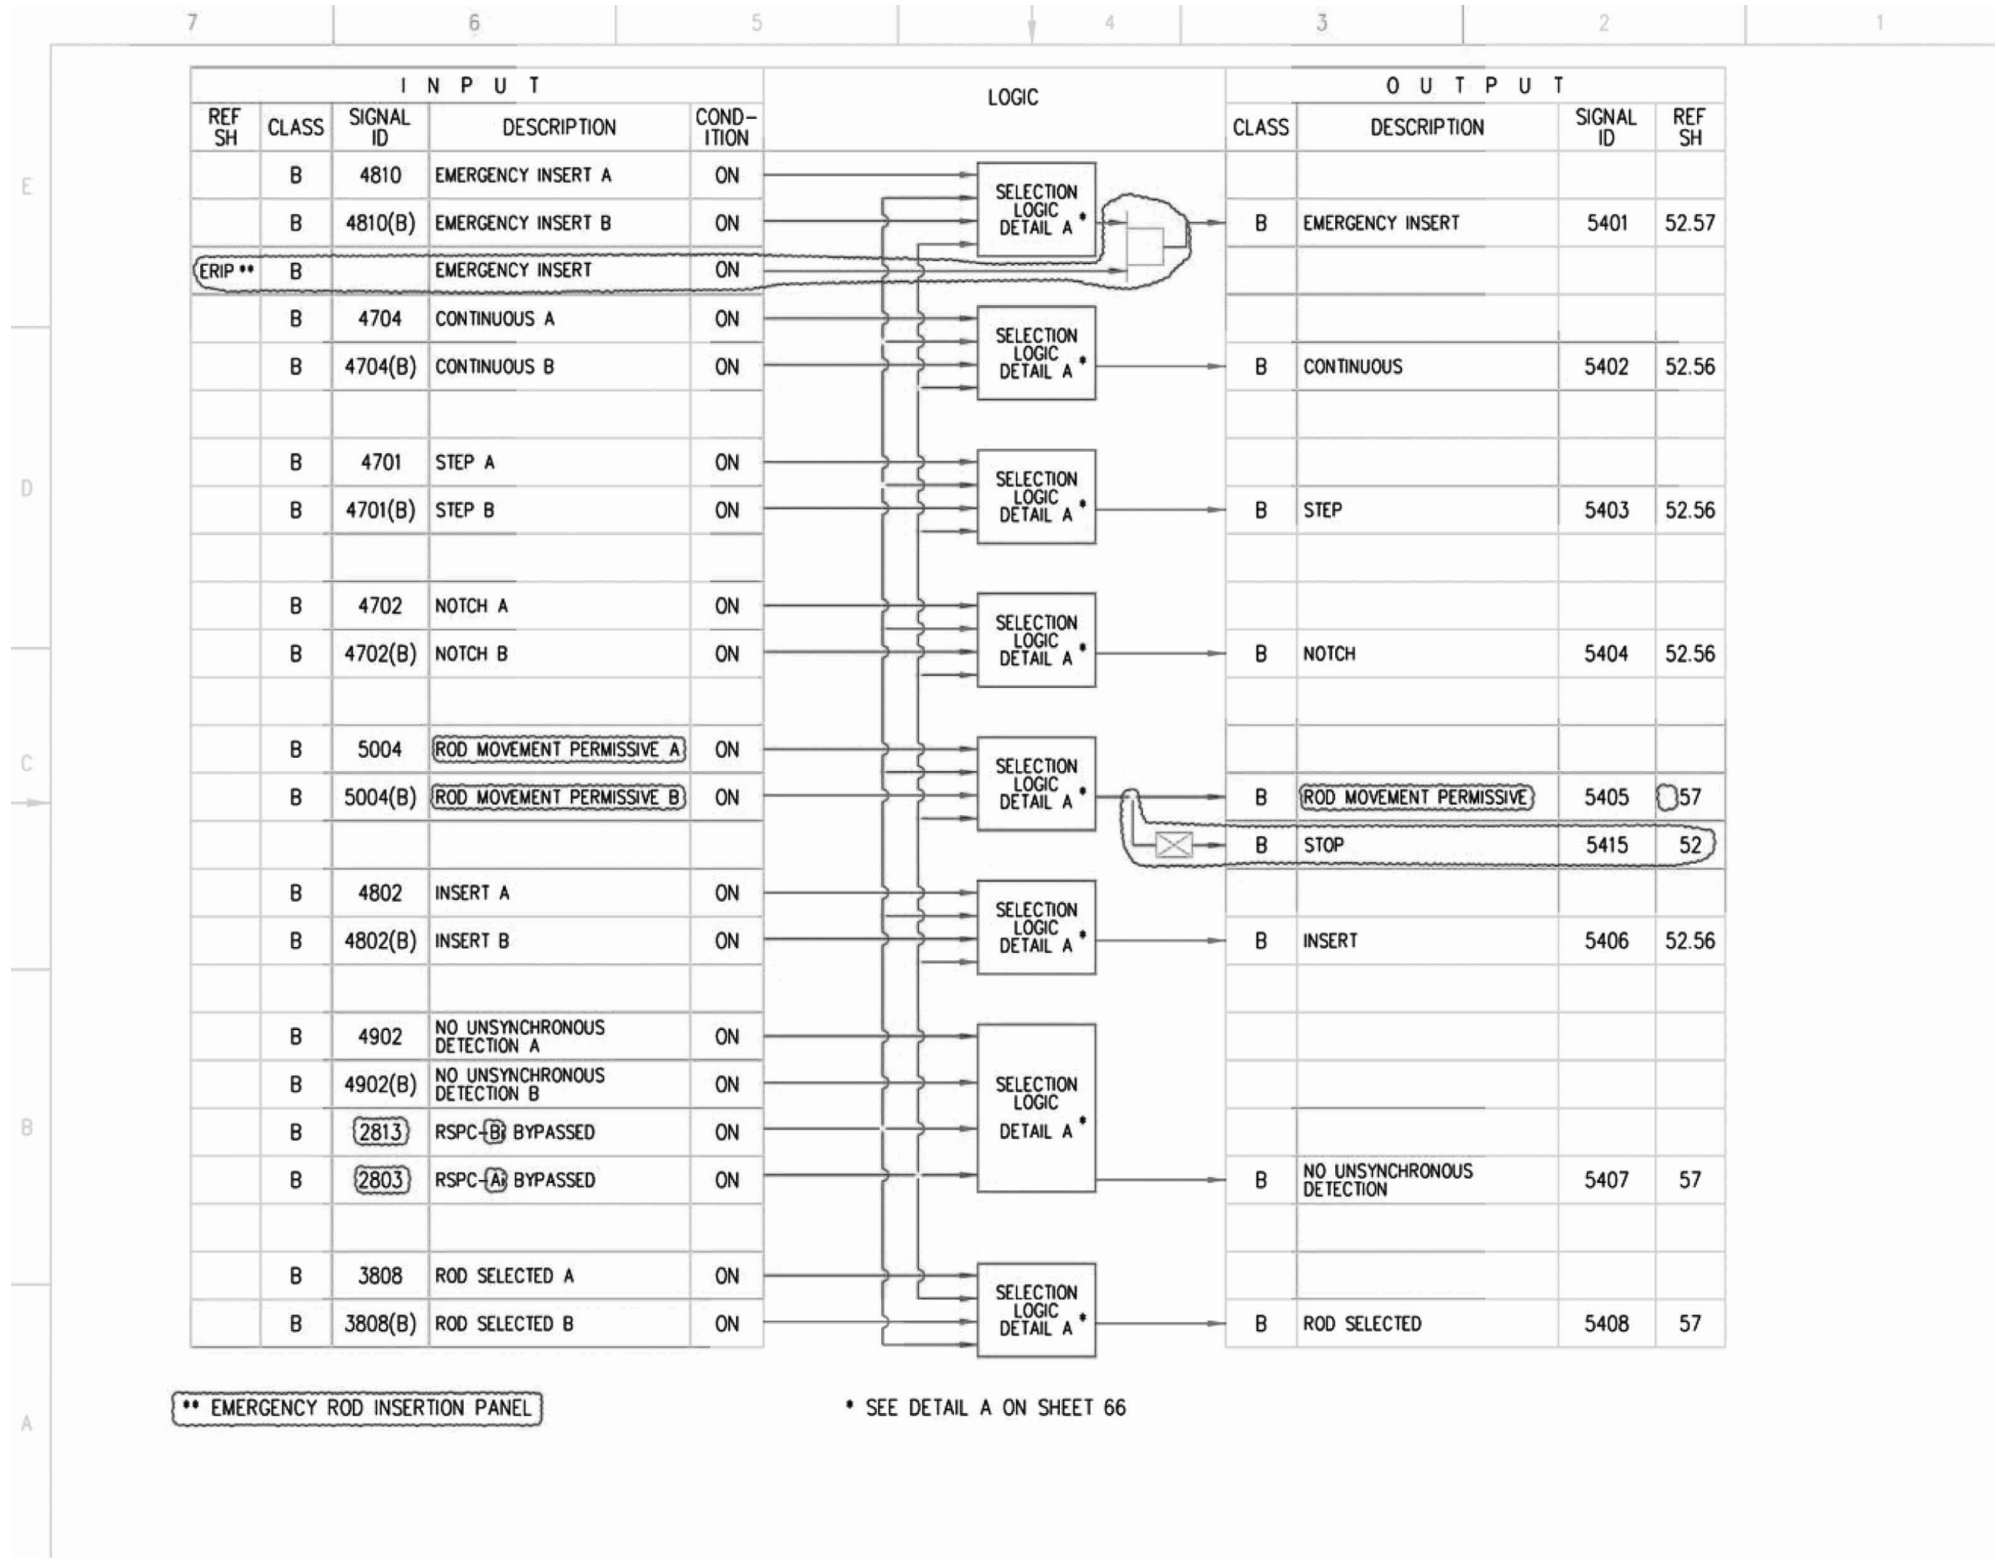

Figure 7.7-3 – Rod Control and Information System IBD (Sheet 42 of 87)

Figure 7.7-3 – Rod Control and Information System IBD (Sheet 44 of 87)

Figure 7.7-3 – Rod Control and Information System IBD (Sheet 50 of 87)

Figure 7.7-3 – Rod Control and Information System IBD (Sheet 54 of 87)

Figure 7.7-3 – Rod Control and Information System IBD (Sheet 55 of 87)

Figure 7.7-3 – Rod Control and Information System IBD (Sheet 57 of 87)