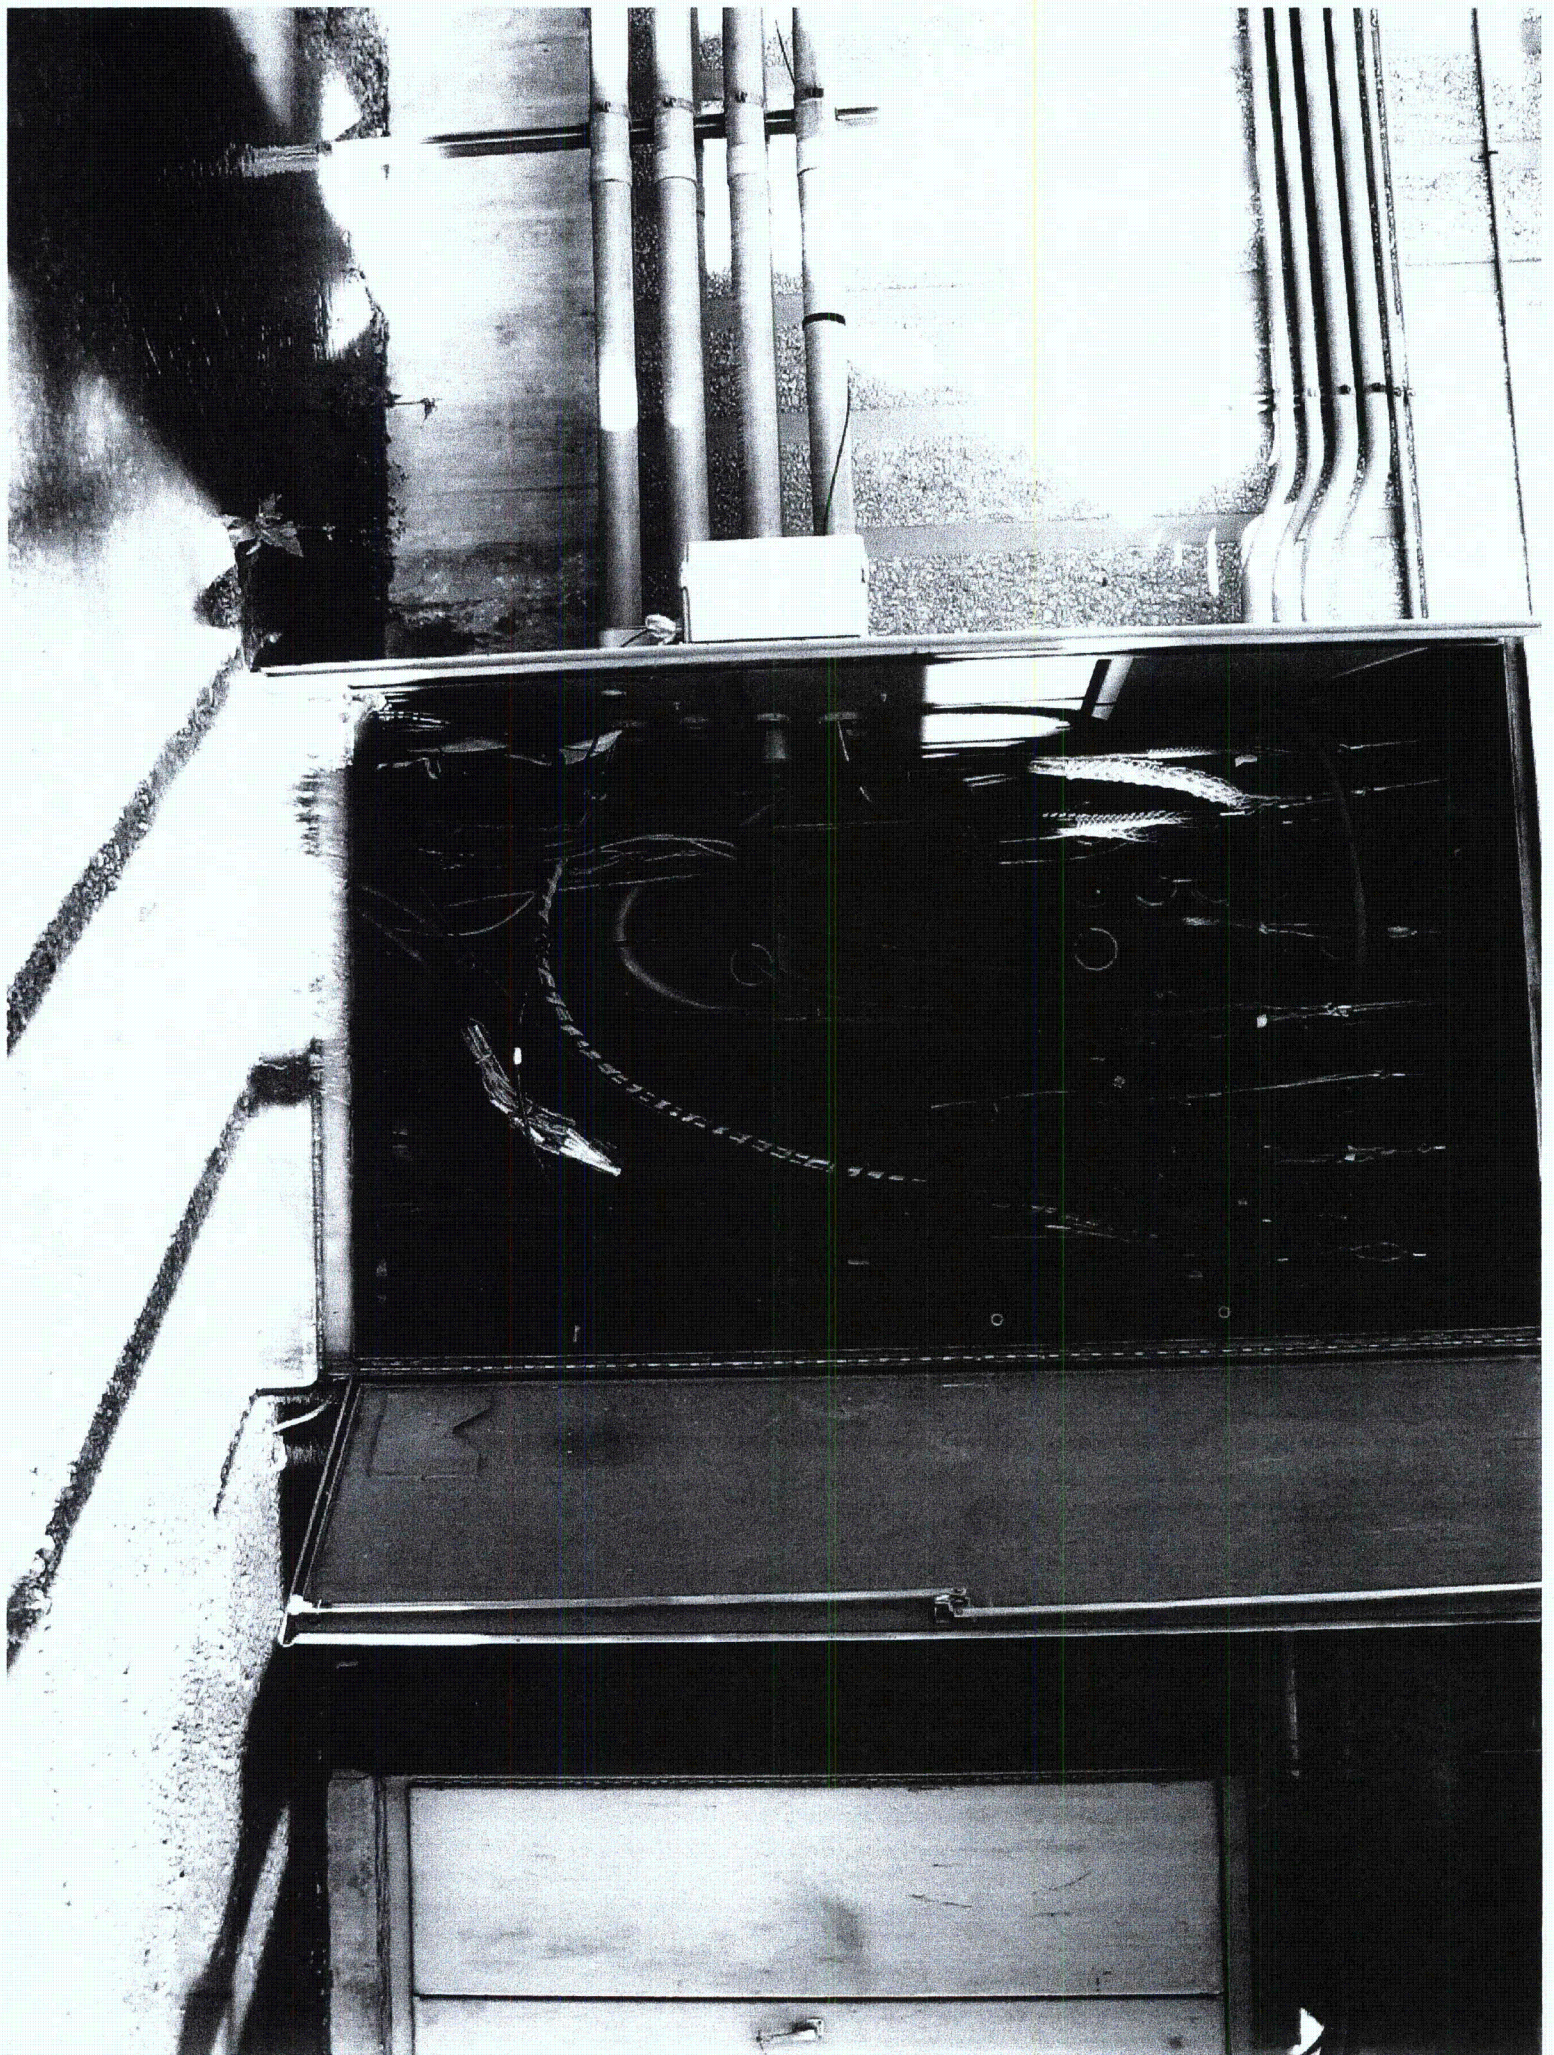

**⚠ DANGER**  
KEEP OUT HIGH  
VOLTAGE  
INSIDE  
MAY CAUSE  
DEATH OR INJURY

WILLIAMS  
800 782 1500

**FP-154**  
KREIN WAZER HEUWER  
FIRE PROTECTION SYSTEM  
KROSS TR 404 2E

12-01-18  
12-01-18