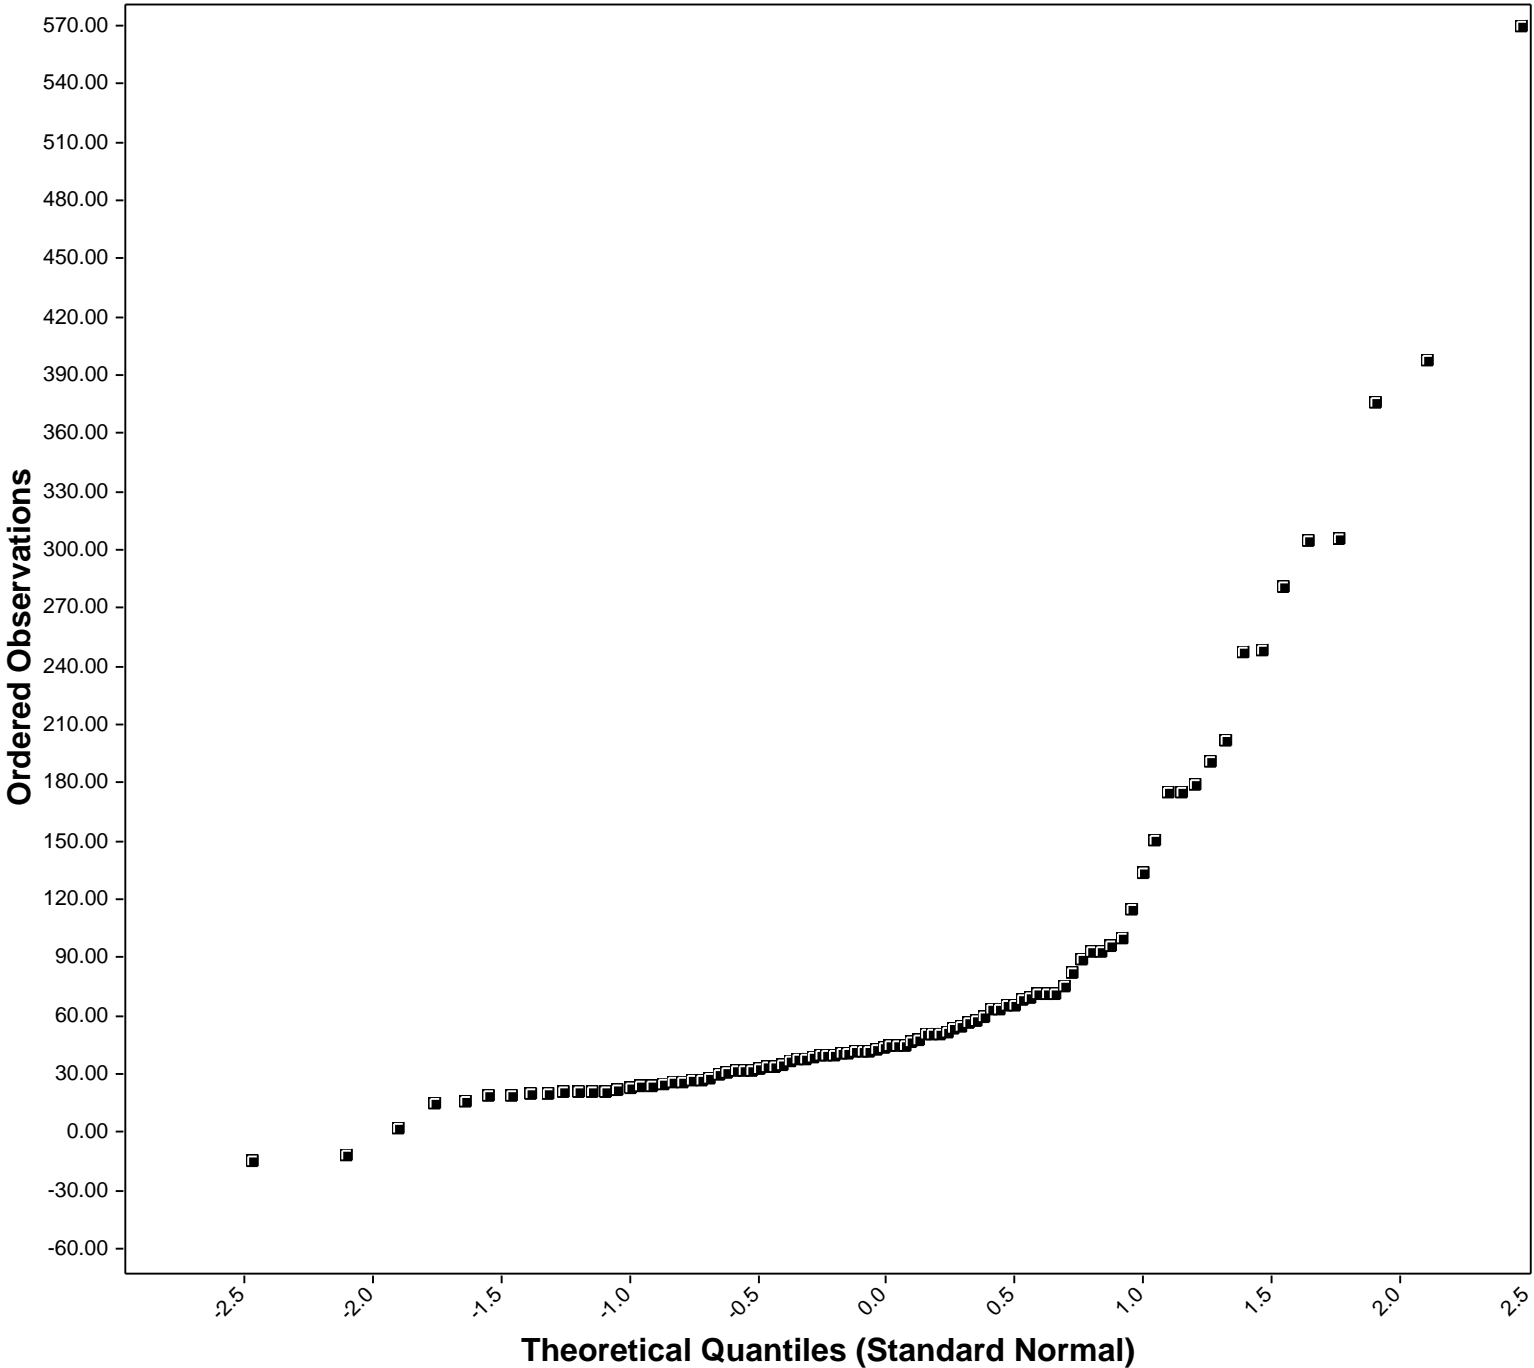

# Q-Q Plot for SU 3 Removable H-3 Activity

## SU 3 Removable H-3 Activity

N = 92  
Mean = 79.2820  
Sd = 96.0219  
Slope = 78.2352  
Intercept = 79.2820  
Correlation, R = 0.8054