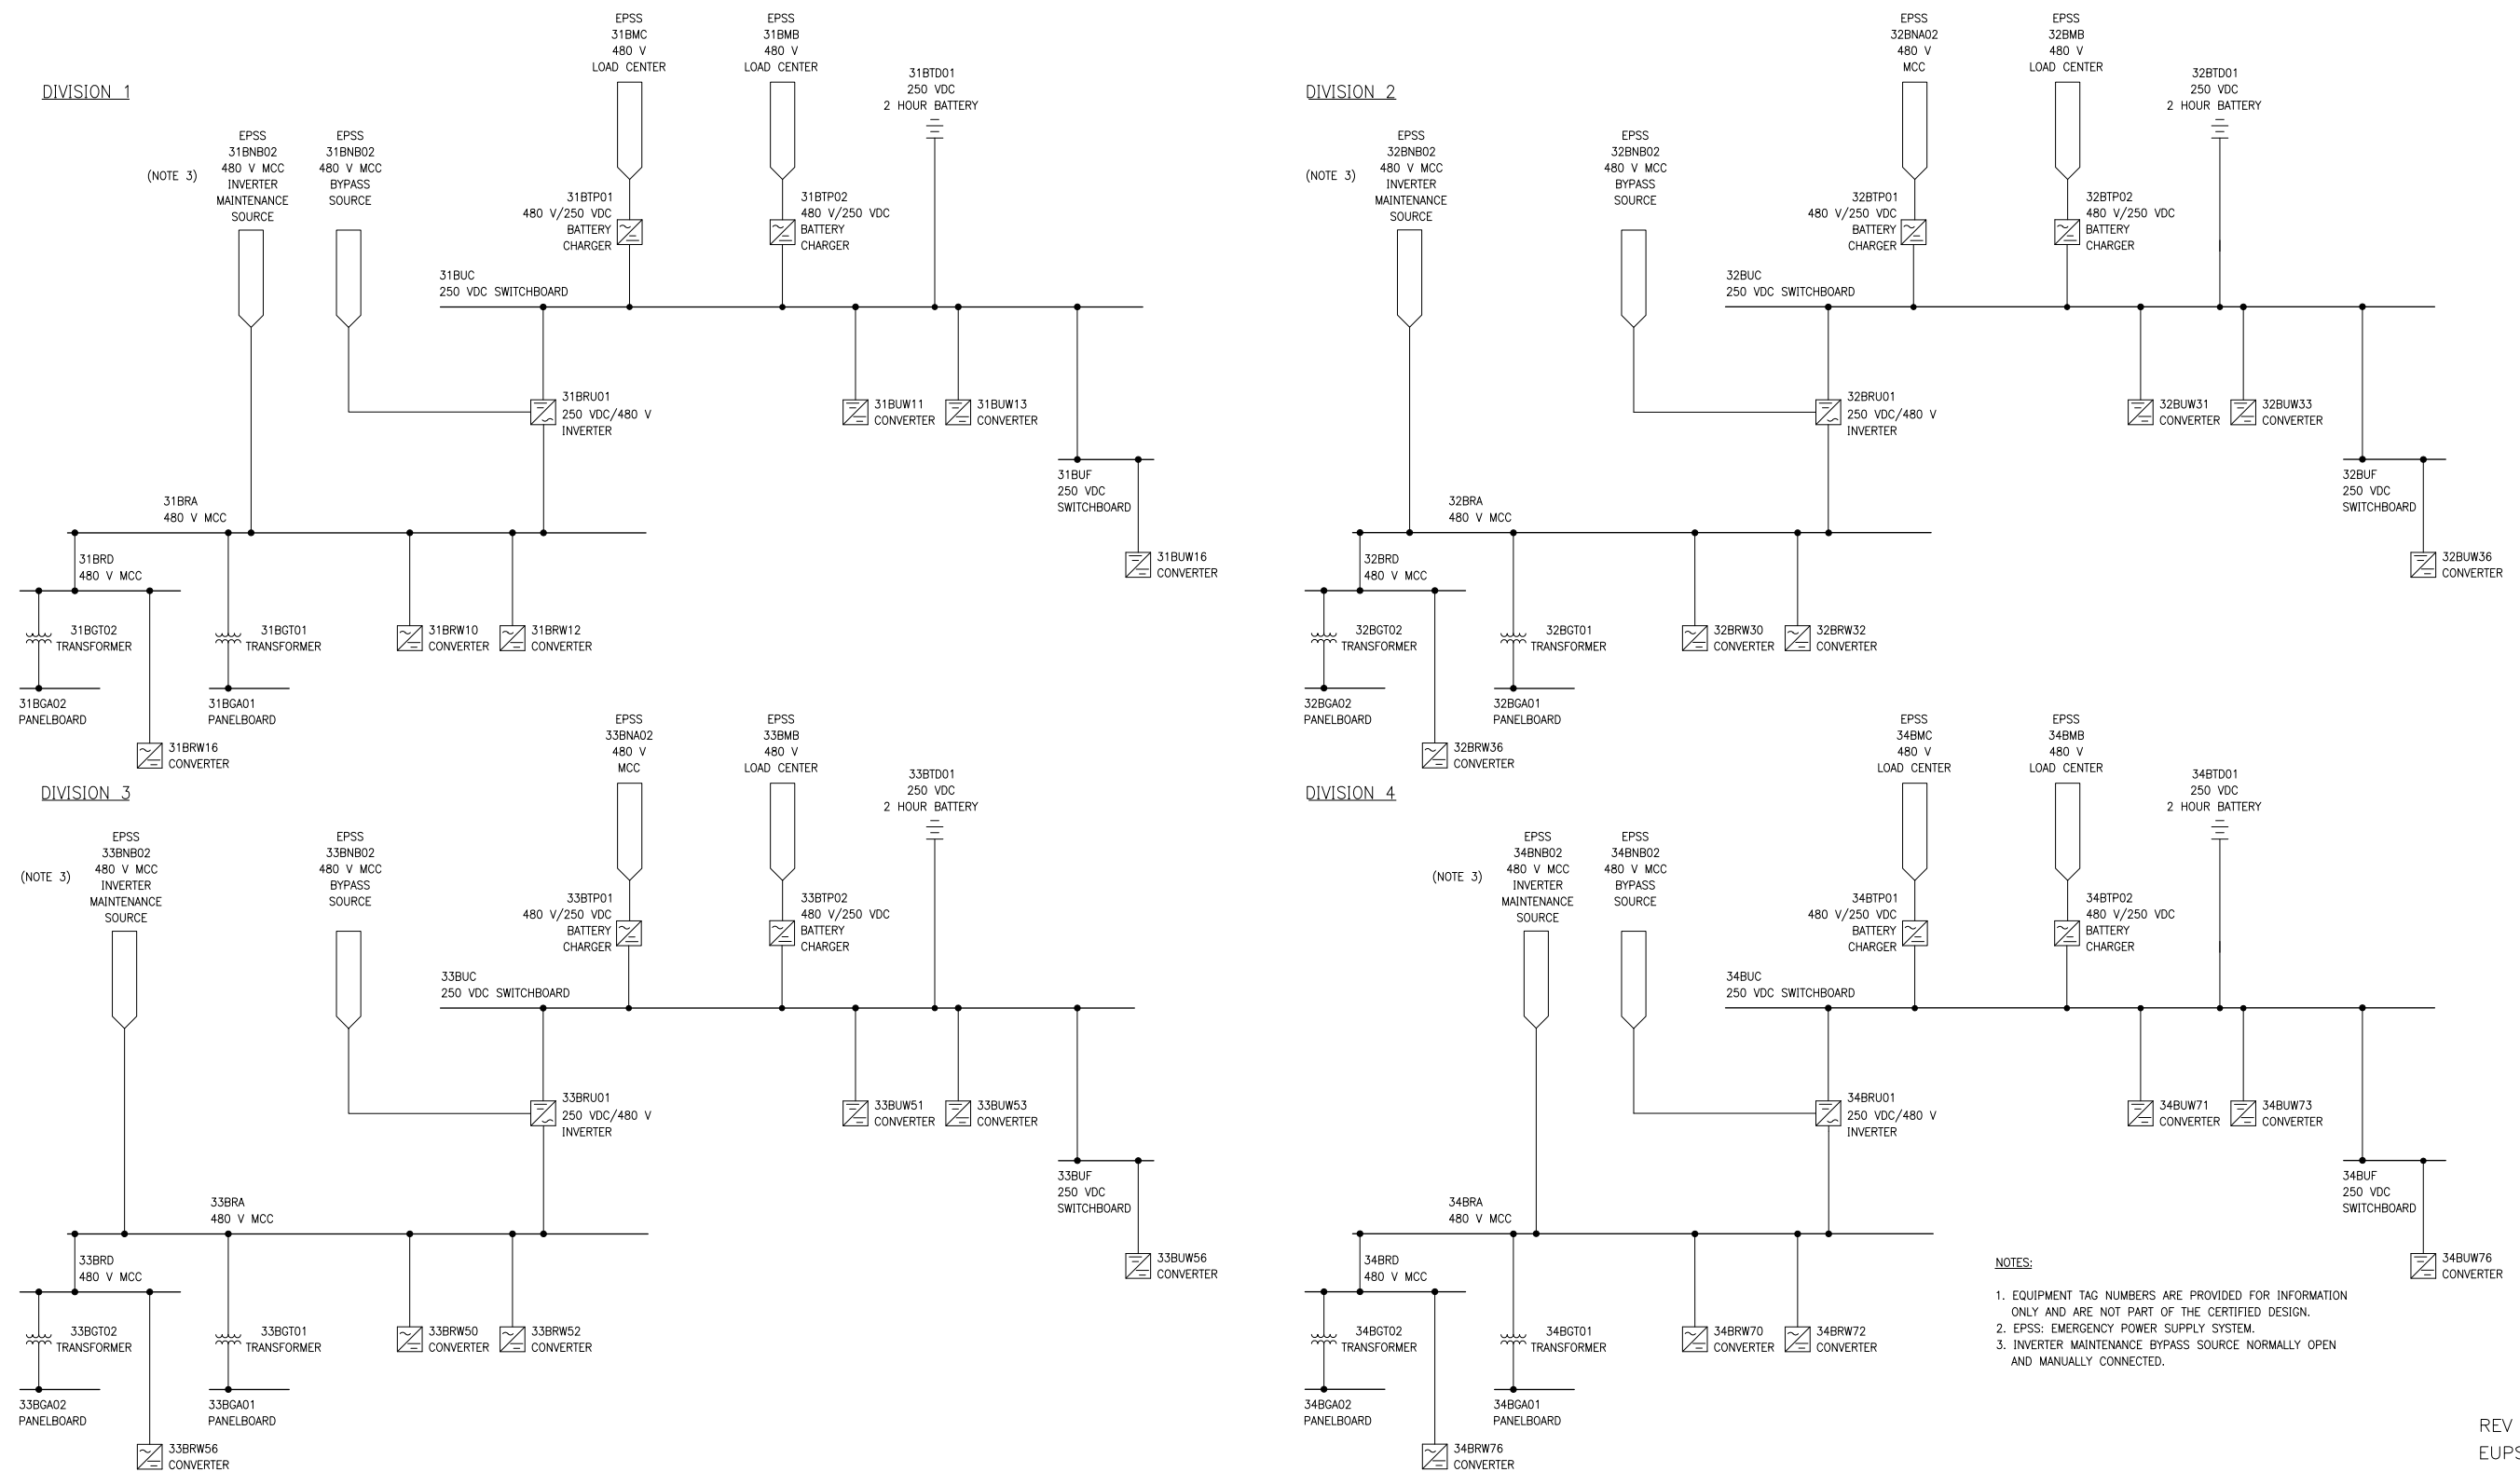

Figure 2.5.2-1—Class 1E Uninterruptible Power Supply System Functional Arrangement

REV 005  
EUPS01T1