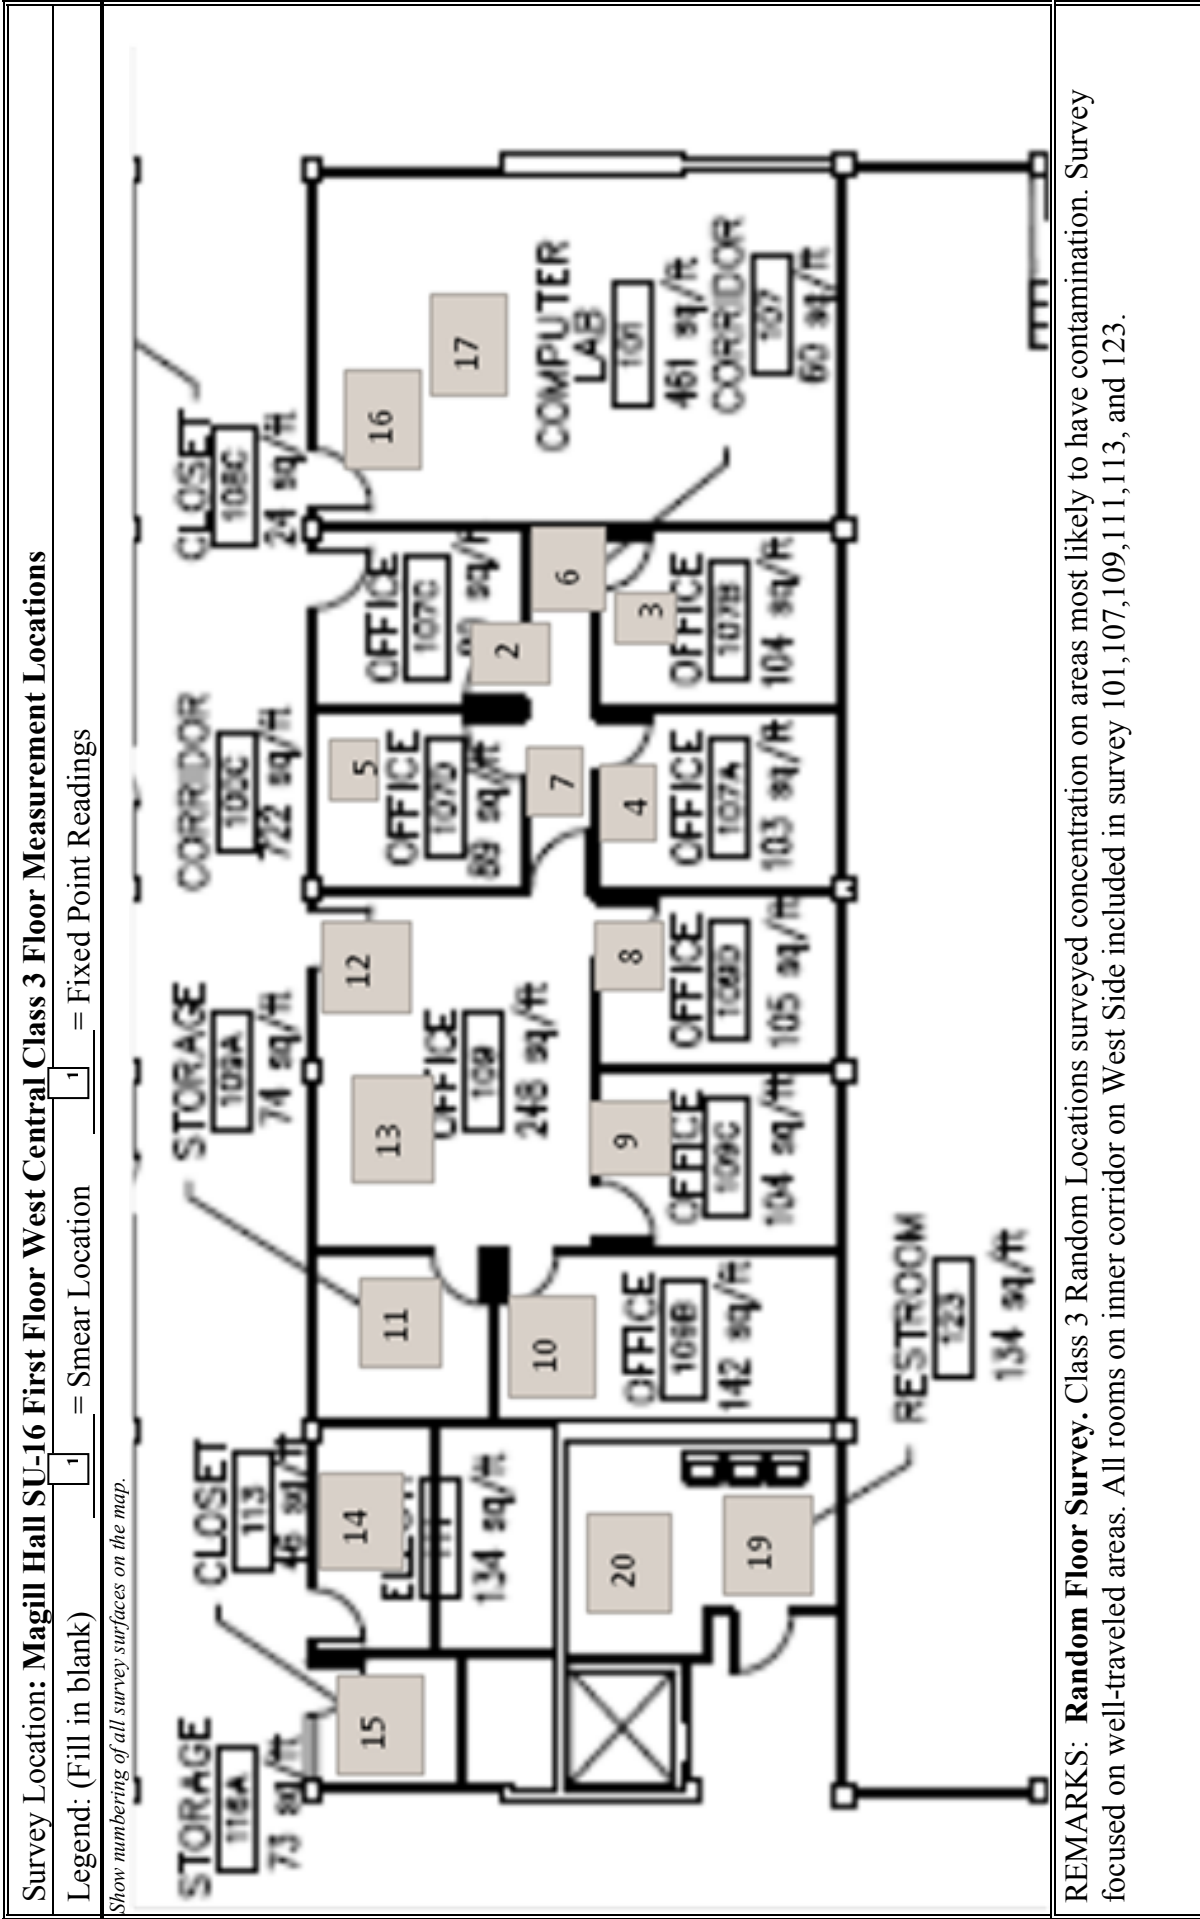

**FIGURE A3.1 MAGILL HALL WEST CENTRAL FLOOR SURVEY**

**FIGURE A3.2 MAGILL HALL WEST CENTRAL WALL SURVEY**

Survey Location: Magill Hall SU-17 First Floor West Central Class 3 Wall Measurement Locations

Legend: (Fill in blank)  1 = Smear Location  1 = Fixed Point Readings

Show numbering of all survey surfaces on the map.

REMARKS: Random Wall Survey.

**FIGURE A3.3 MAGILL HALL EAST CENTRAL 149 FLOOR SURVEY**

Survey Location: Magill Hall SU-18 First Floor East Central Class 3 Floor Measurement Locations

Legend: (Fill in blank) 1 = Smear Location 1 = Fixed Point Readings

Show numbering of all survey surfaces on the map.

REMARKS: **Random Floor Survey.** Areas crossed out were surveyed as class 2.