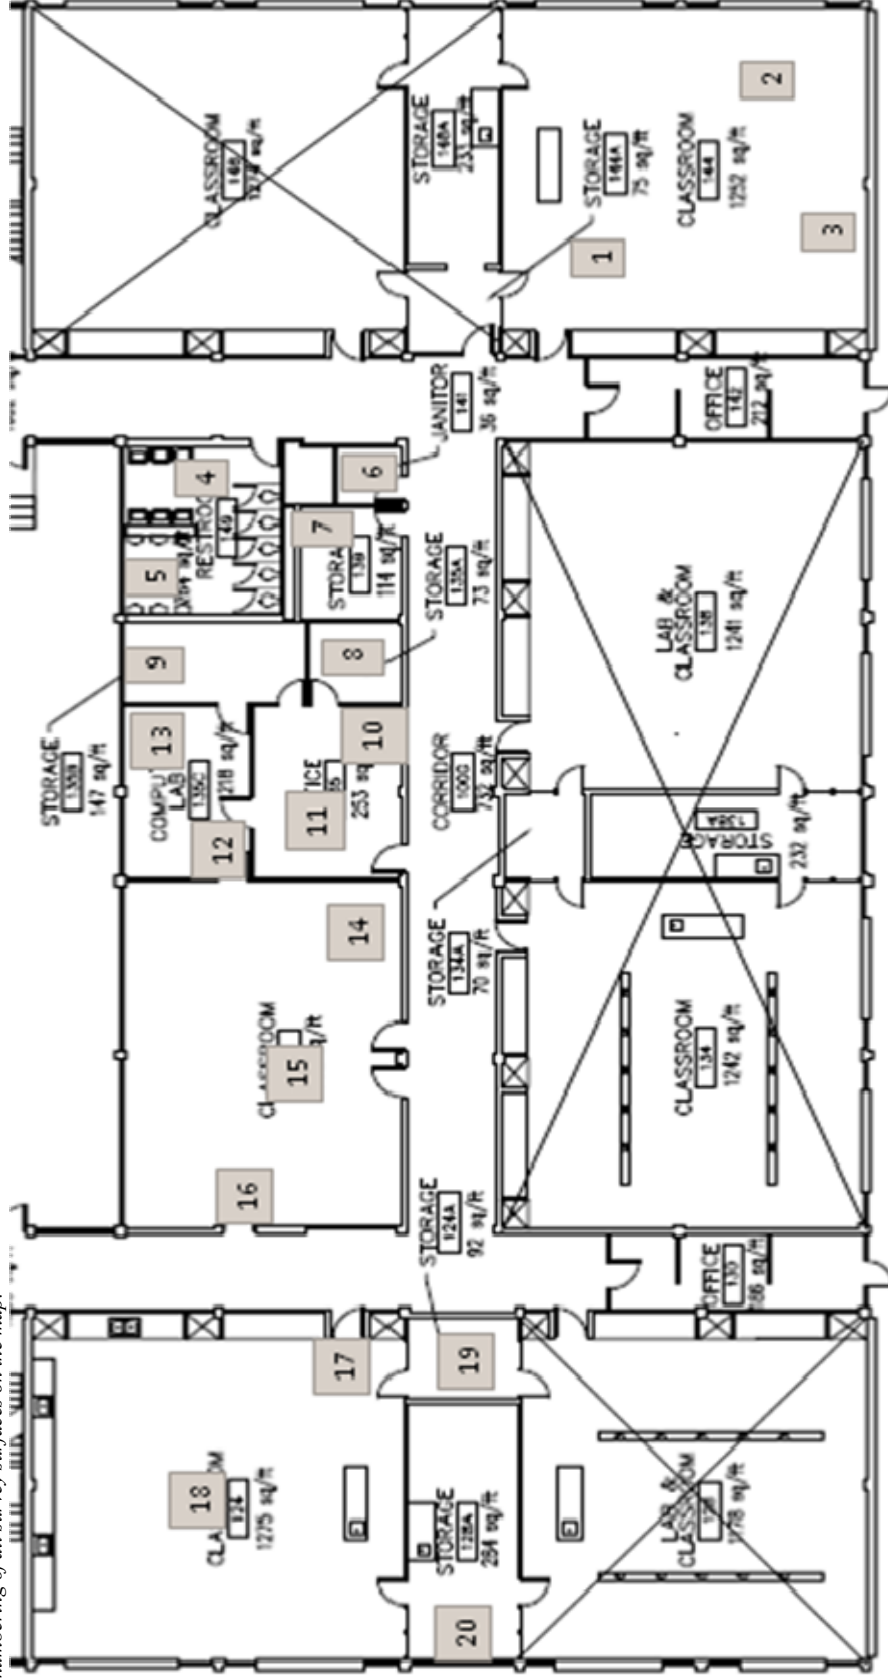

**FIGURE A3.1 MAGILL HALL WEST CENTRAL FLOOR SURVEY**

**FIGURE A3.2 MAGILL HALL WEST CENTRAL WALL SURVEY**

Survey Location: Magill Hall SU-17 First Floor West Central Class 3 Wall Measurement Locations

Legend: (Fill in blank)  1 = Smear Location  1 = Fixed Point Readings

Show numbering of all survey surfaces on the map.

REMARKS: Random Wall Survey.

**FIGURE A3.3 MAGILL HALL EAST CENTRAL 149 FLOOR SURVEY**

Survey Location: Magill Hall SU-18 First Floor East Central Class 3 Floor Measurement Locations

Legend: (Fill in blank) 1 = Smear Location 1 = Fixed Point Readings

Show numbering of all survey surfaces on the map.

REMARKS: **Random Floor Survey.** Areas crossed out were surveyed as class 2.