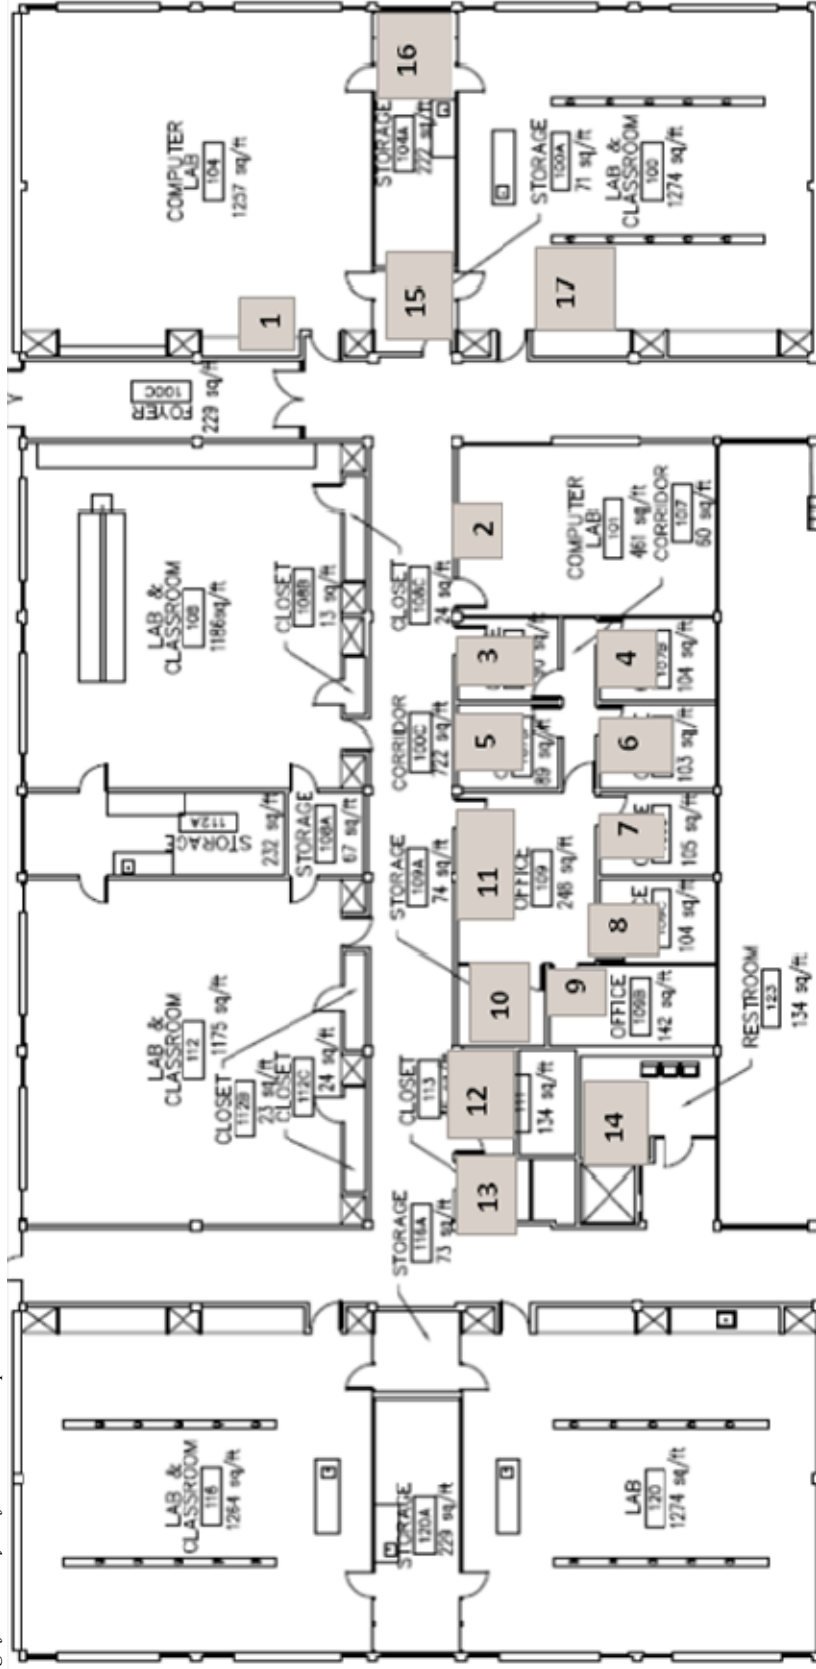

**FIGURE A3.1 MAGILL HALL WEST CENTRAL FLOOR SURVEY**

**FIGURE A3.2 MAGILL HALL WEST CENTRAL WALL SURVEY**

Survey Location: Magill Hall SU-17 First Floor West Central Class 3 Wall Measurement Locations

Legend: (Fill in blank)  1 = Smear Location  1 = Fixed Point Readings

Show numbering of all survey surfaces on the map.

REMARKS: Random Wall Survey.

**FIGURE A3.3 MAGILL HALL EAST CENTRAL 149 FLOOR SURVEY**

Survey Location: Magill Hall SU-18 First Floor East Central Class 3 Floor Measurement Locations

Legend: (Fill in blank) 1 = Smear Location 1 = Fixed Point Readings

Show numbering of all survey surfaces on the map.

REMARKS: **Random Floor Survey.** Areas crossed out were surveyed as class 2.