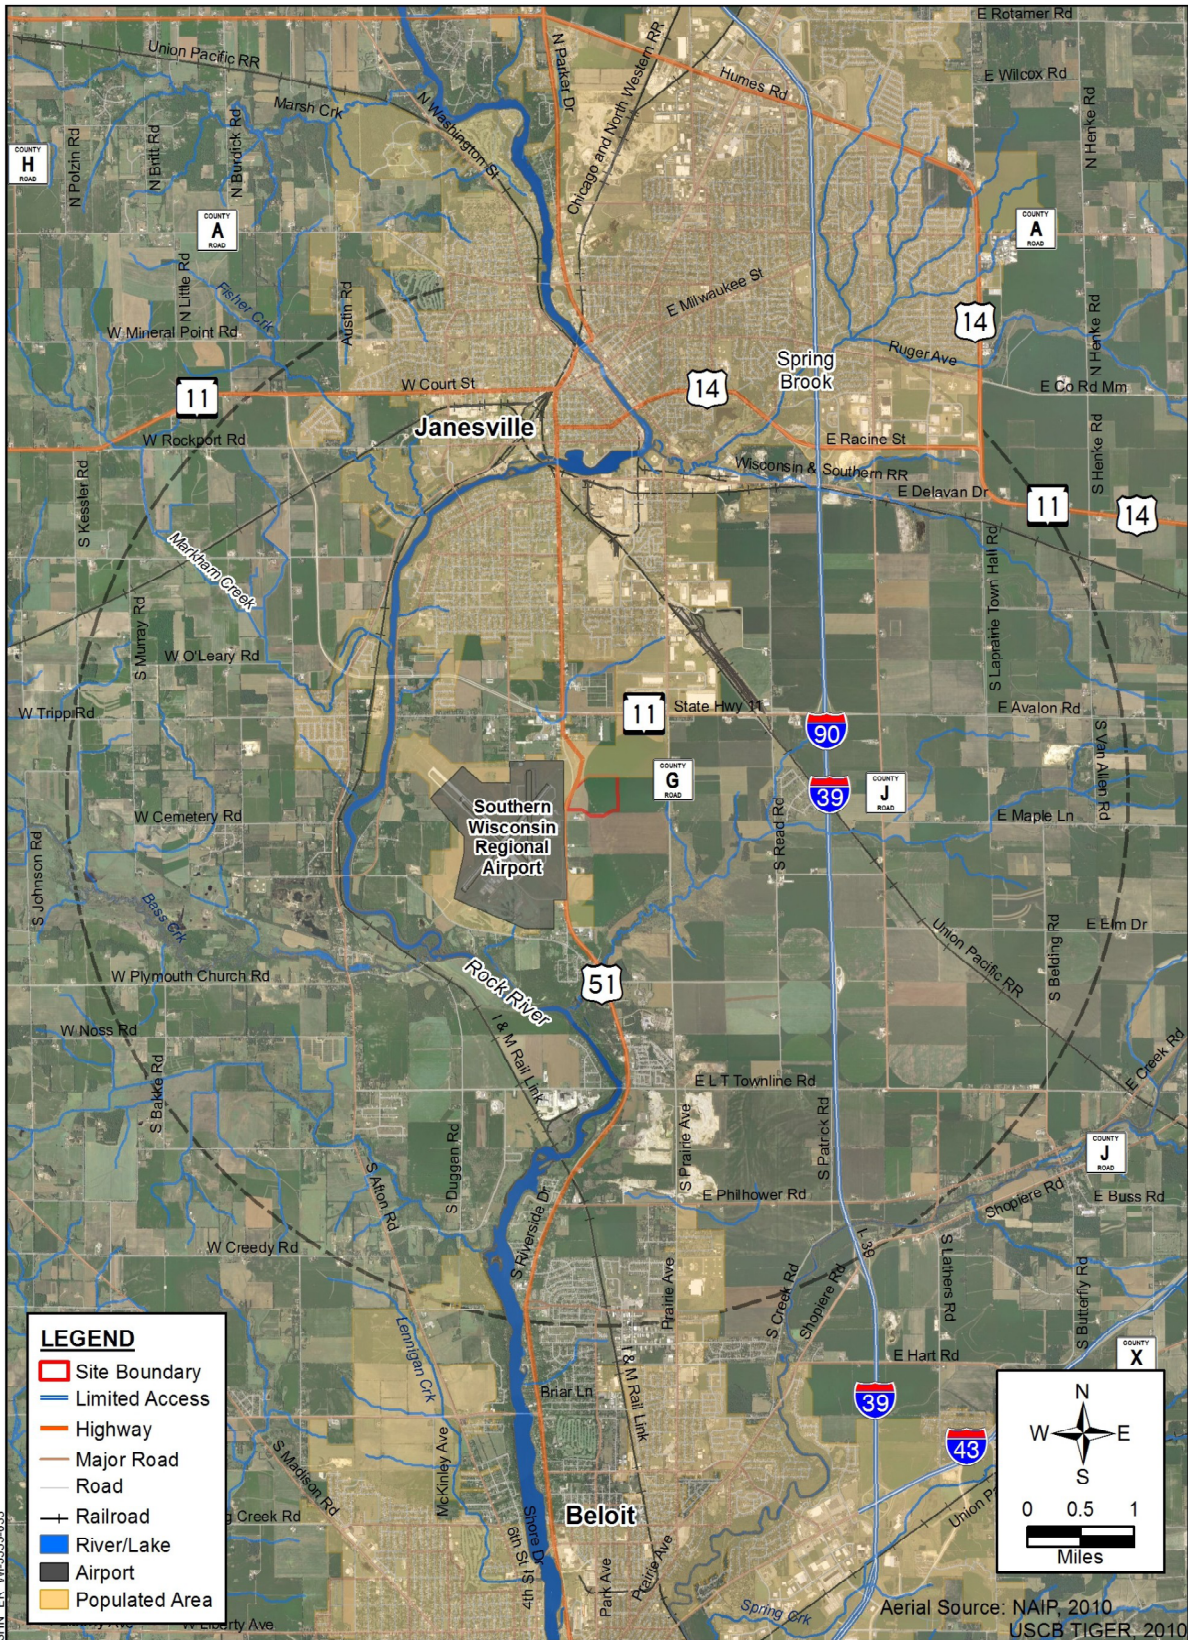

Proposed SHINE Facility Location

Area Map for Proposed SHINE Site, 6-mile Radius

Proposed SHINE Facility Boundaries

Alternative Site, Chippewa Falls, 1- Mile Radius

Alternative Site, Stevens Point, 1- Mile Radius