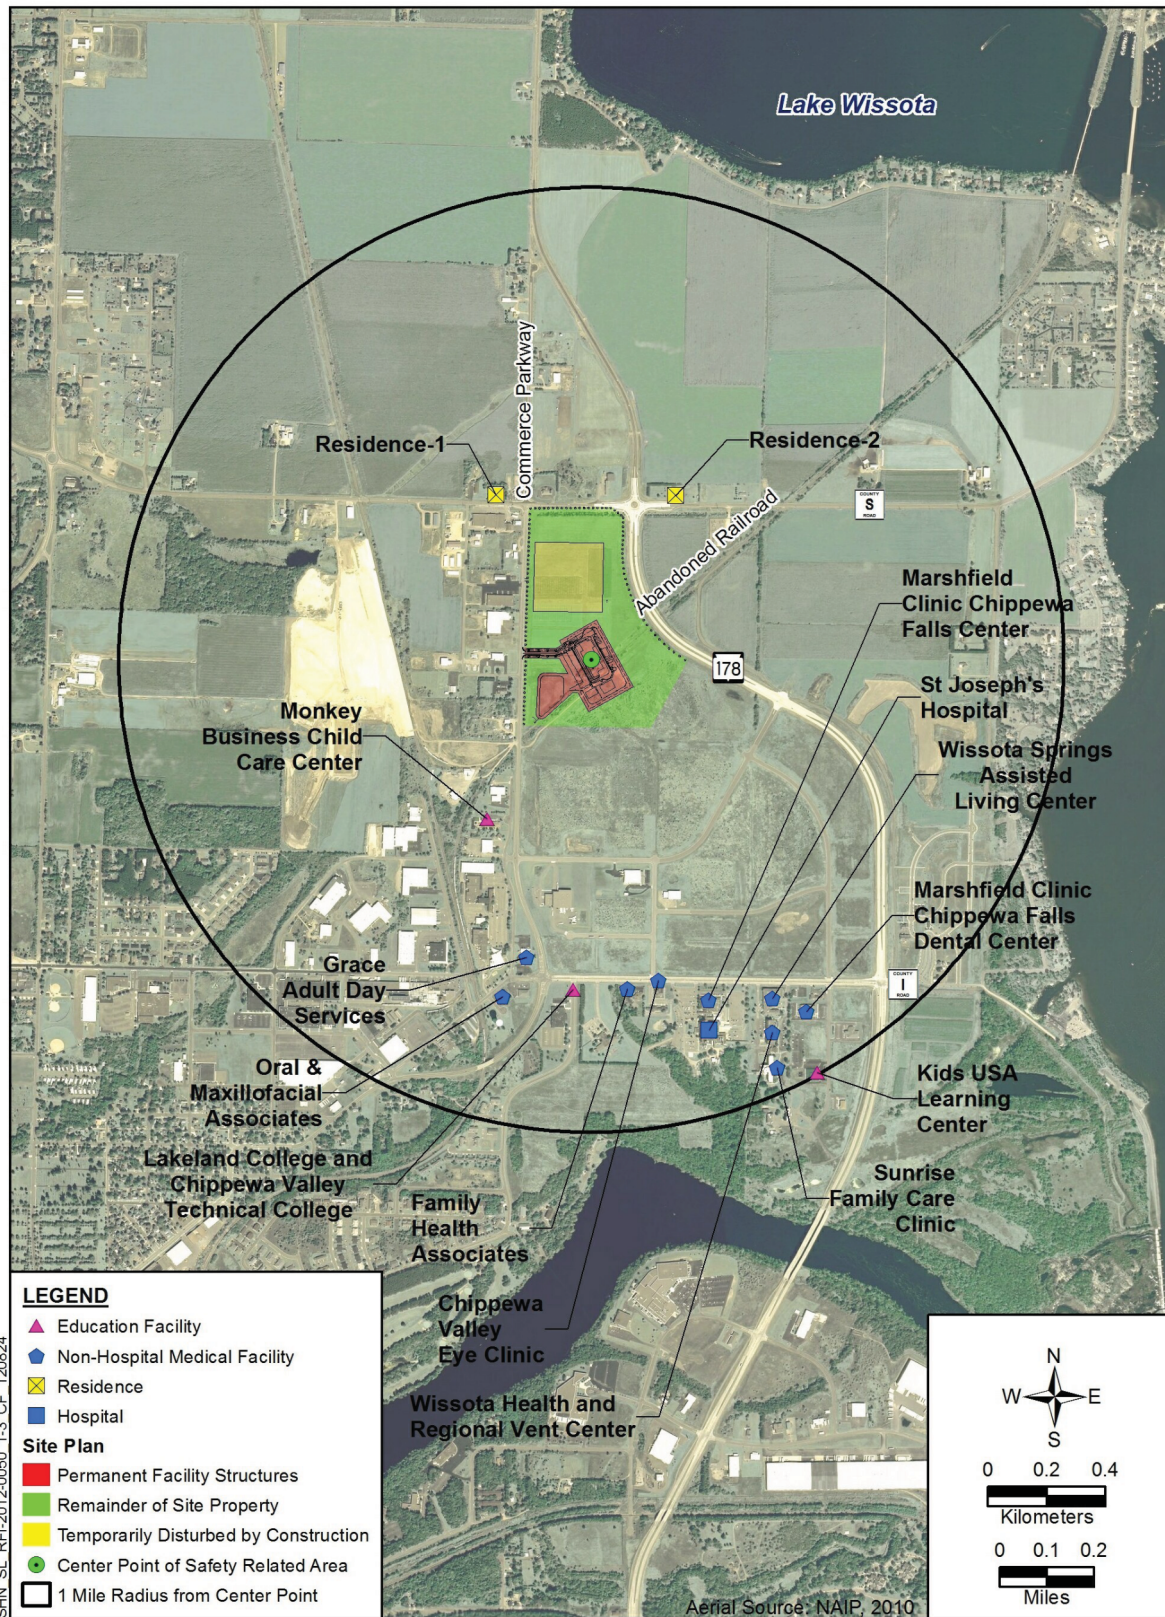

Proposed SHINE Facility Location

Area Map for Proposed SHINE Site, 6-mile Radius

Proposed SHINE Facility Boundaries

Alternative Site, Chippewa Falls, 1- Mile Radius

Alternative Site, Stevens Point, 1- Mile Radius