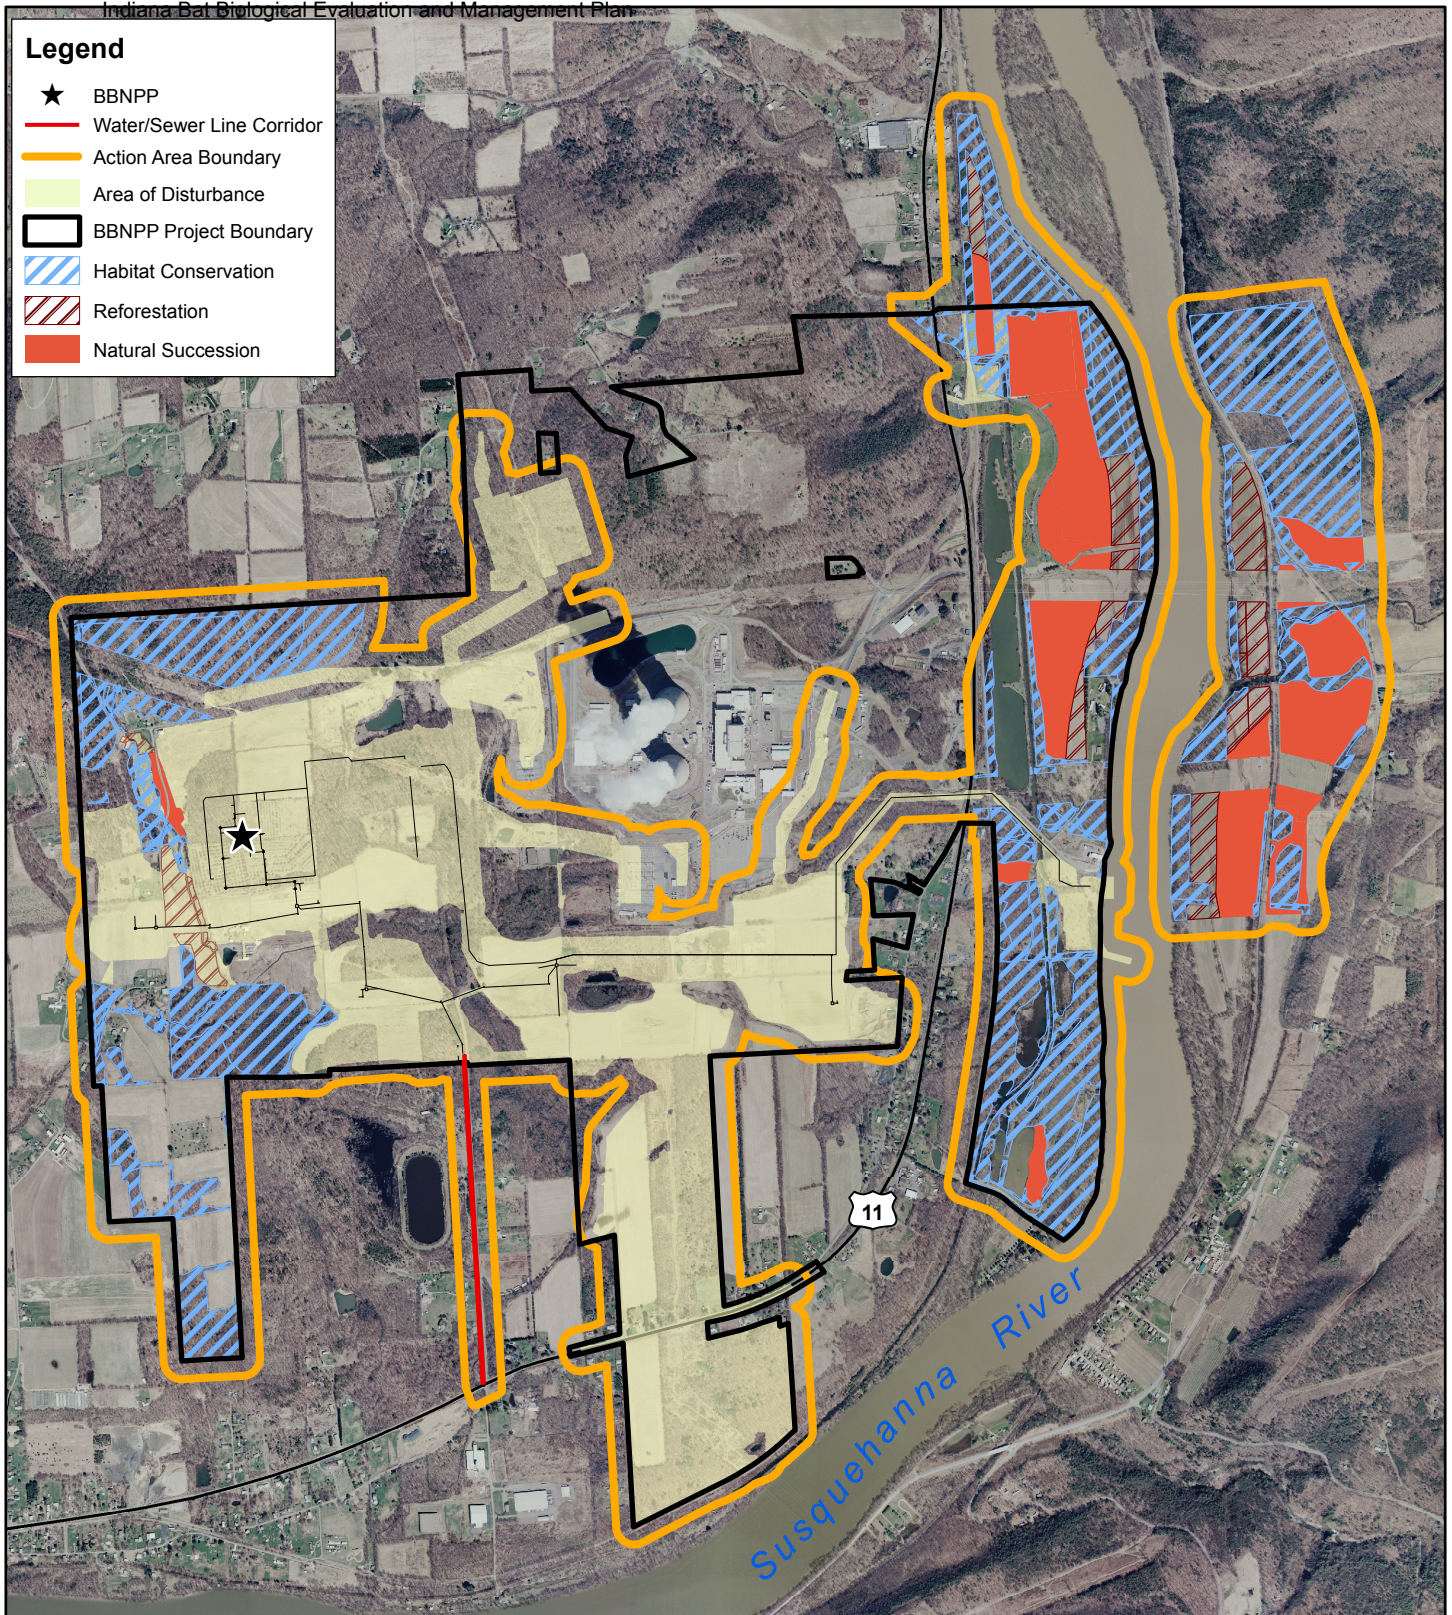

Legend

- ★ BBNPP
- Area of Disturbance
- BBNPP Project Boundary

0.35 0.175 0 0.35 Miles

Figure 1.
BBNPP Site Location Map

NORMANDEAU ASSOCIATES
ENVIRONMENTAL CONSULTANTS
400 Old Reading Pike, Bldg A, Suite 101 Stowe, PA 19464

date: 1/11/11
prepared by: s.sherman
project: 22648.000

rev. date: 09/28/11, 07/18/12
prepared for: c.roche
file name: Figure1_Site_Location_Map

Figure 2.
BBNPP Action Area

NORMANDEAU ASSOCIATES
ENVIRONMENTAL CONSULTANTS
400 Old Reading Pike, Bldg A, Suite 101 Stowe, PA 19464

date: 1/10/11
prepared by: s.sherman
project: 22648, 22932

rev. date: 09/28/11, 10/28/11, 07/18/12, 08/17/12, 08/27/12
prepared for: c. roche
file name: Figure_2_ActionArea