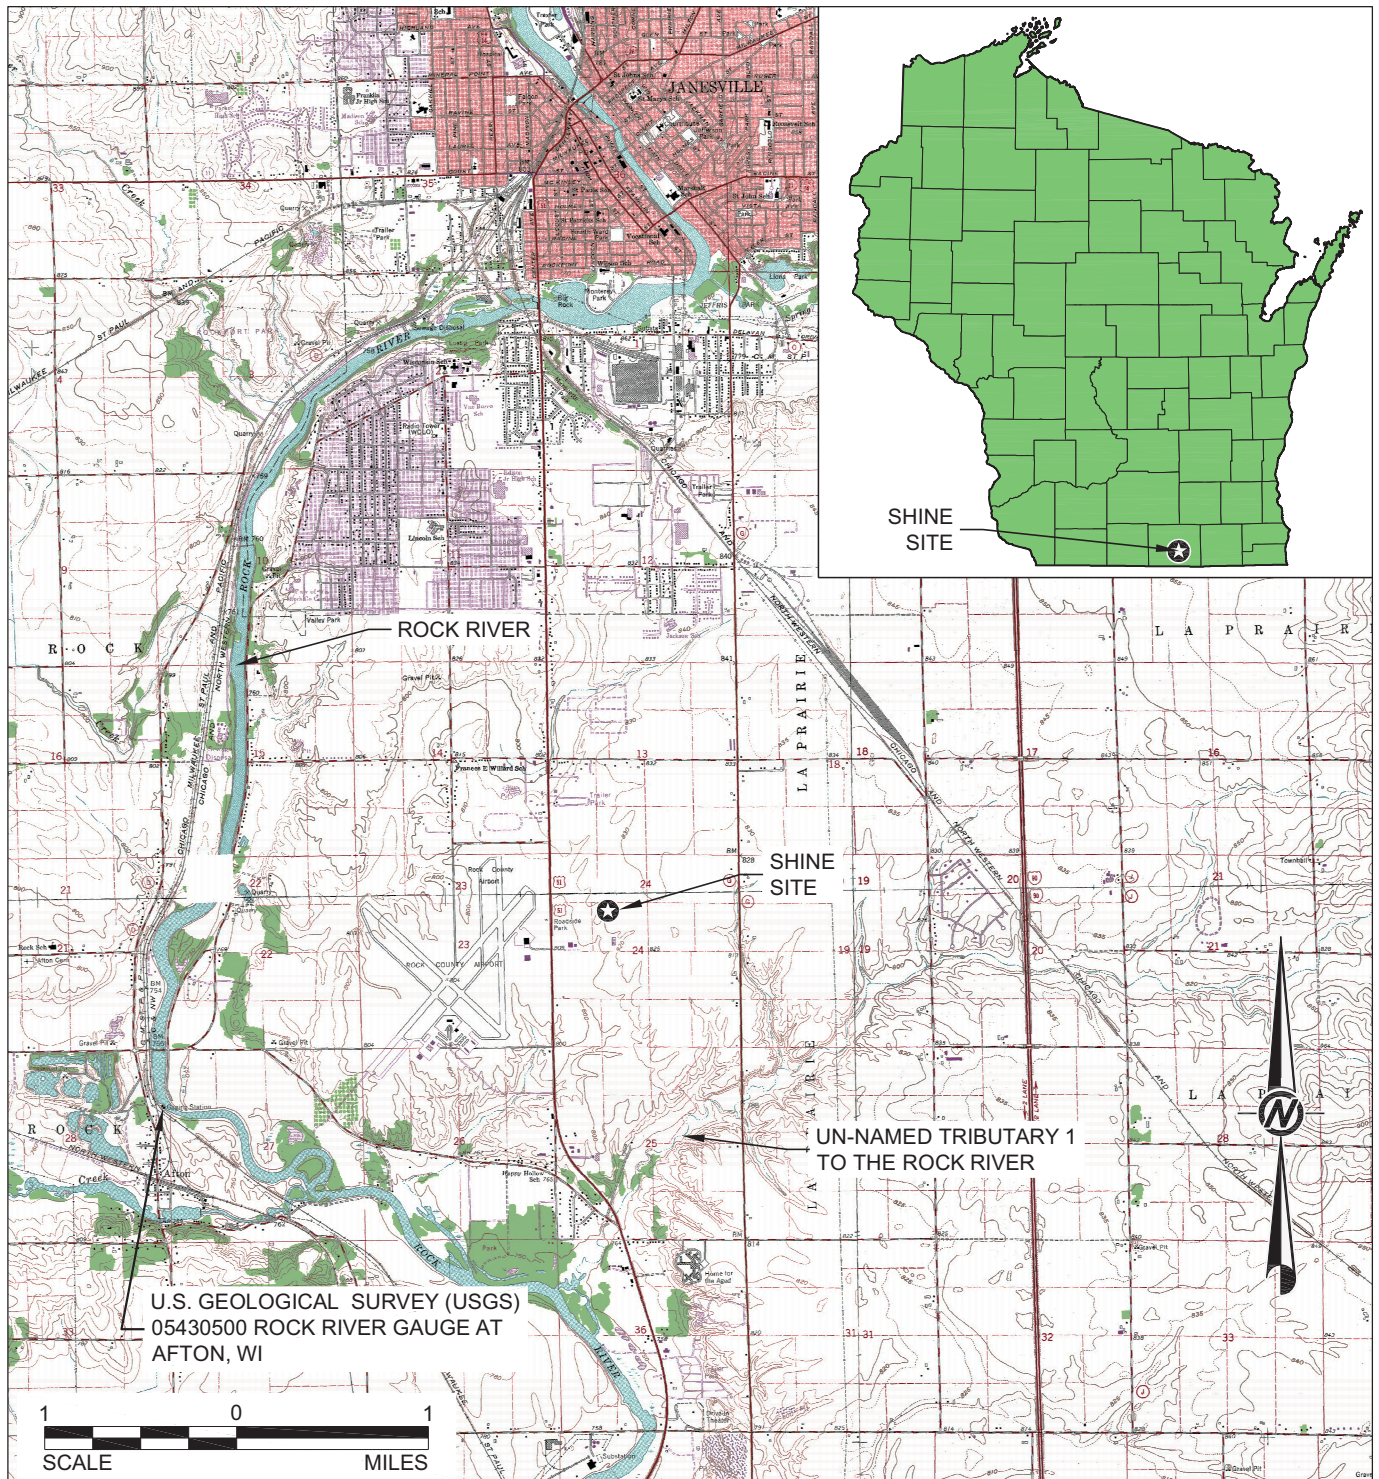

Figure 2.4-1 – SHINE Site in Relation to Rock River

LEGEND

★ SHINE SITE

REFERENCES

WDNR, 1997a; WDNR, 1997b; WDNR, 1997c; WDNR, 1997d