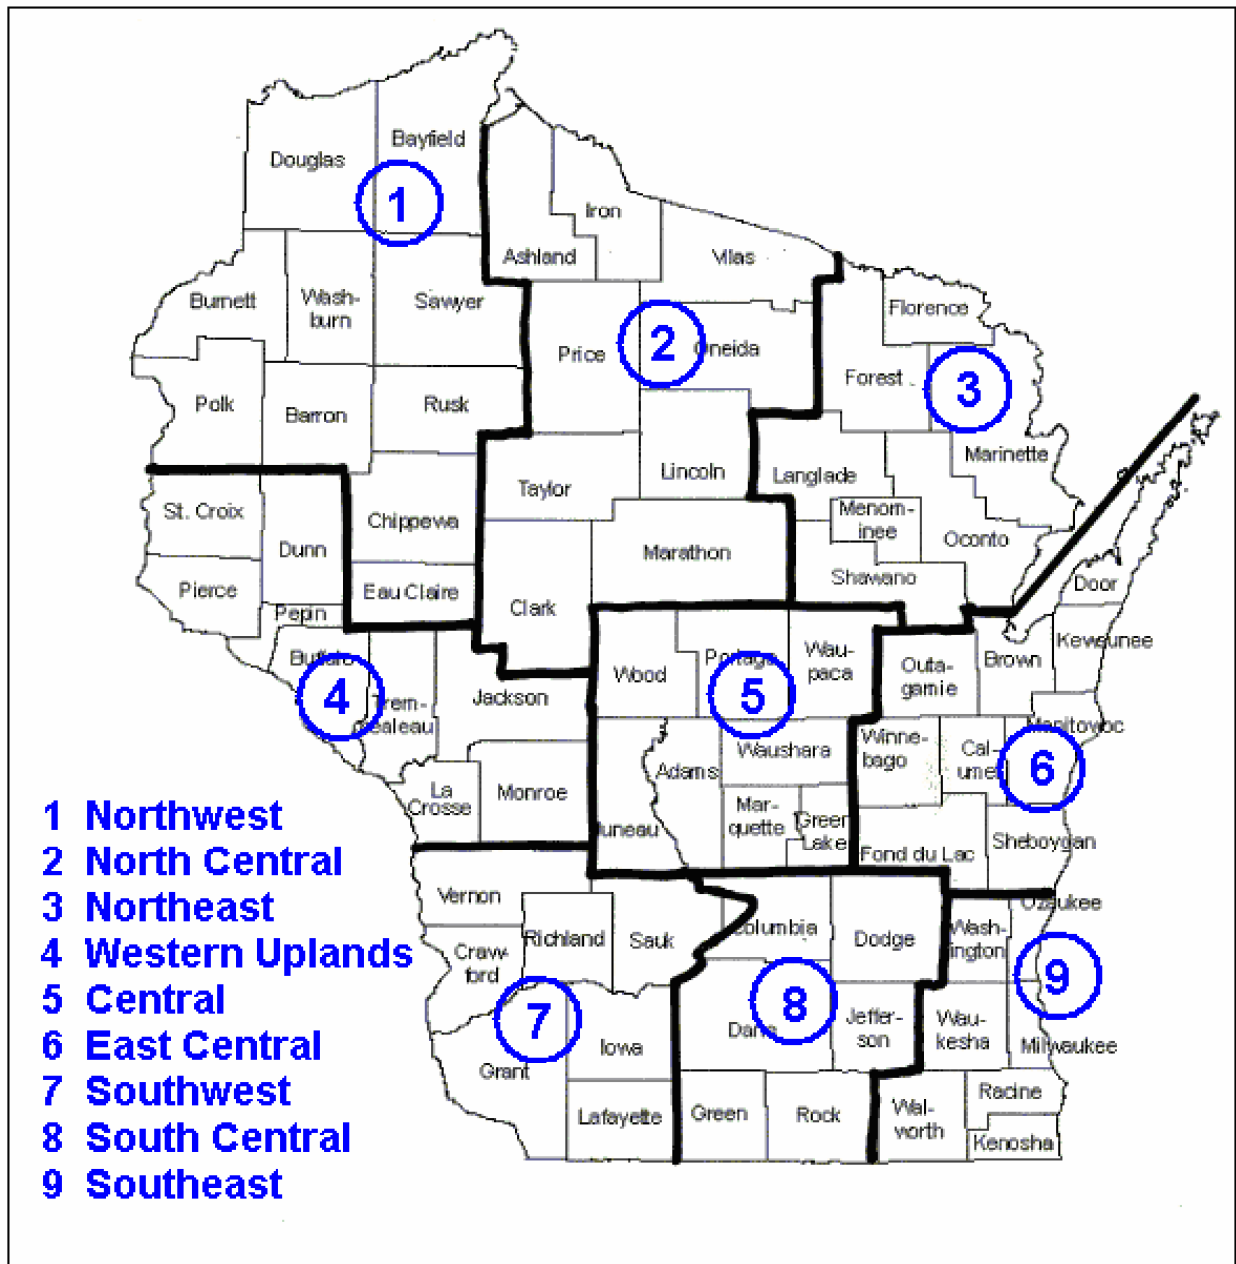

Figure 2.3-11 – NOAA COOP Network Climate Divisions of Wisconsin^(a)

a) Based on NCDC, 2011f.