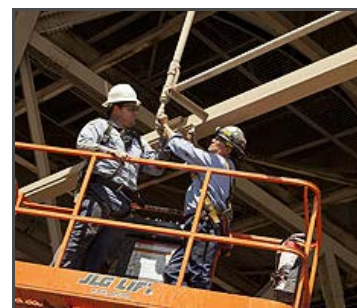

[Plant Fact Sheet](#)