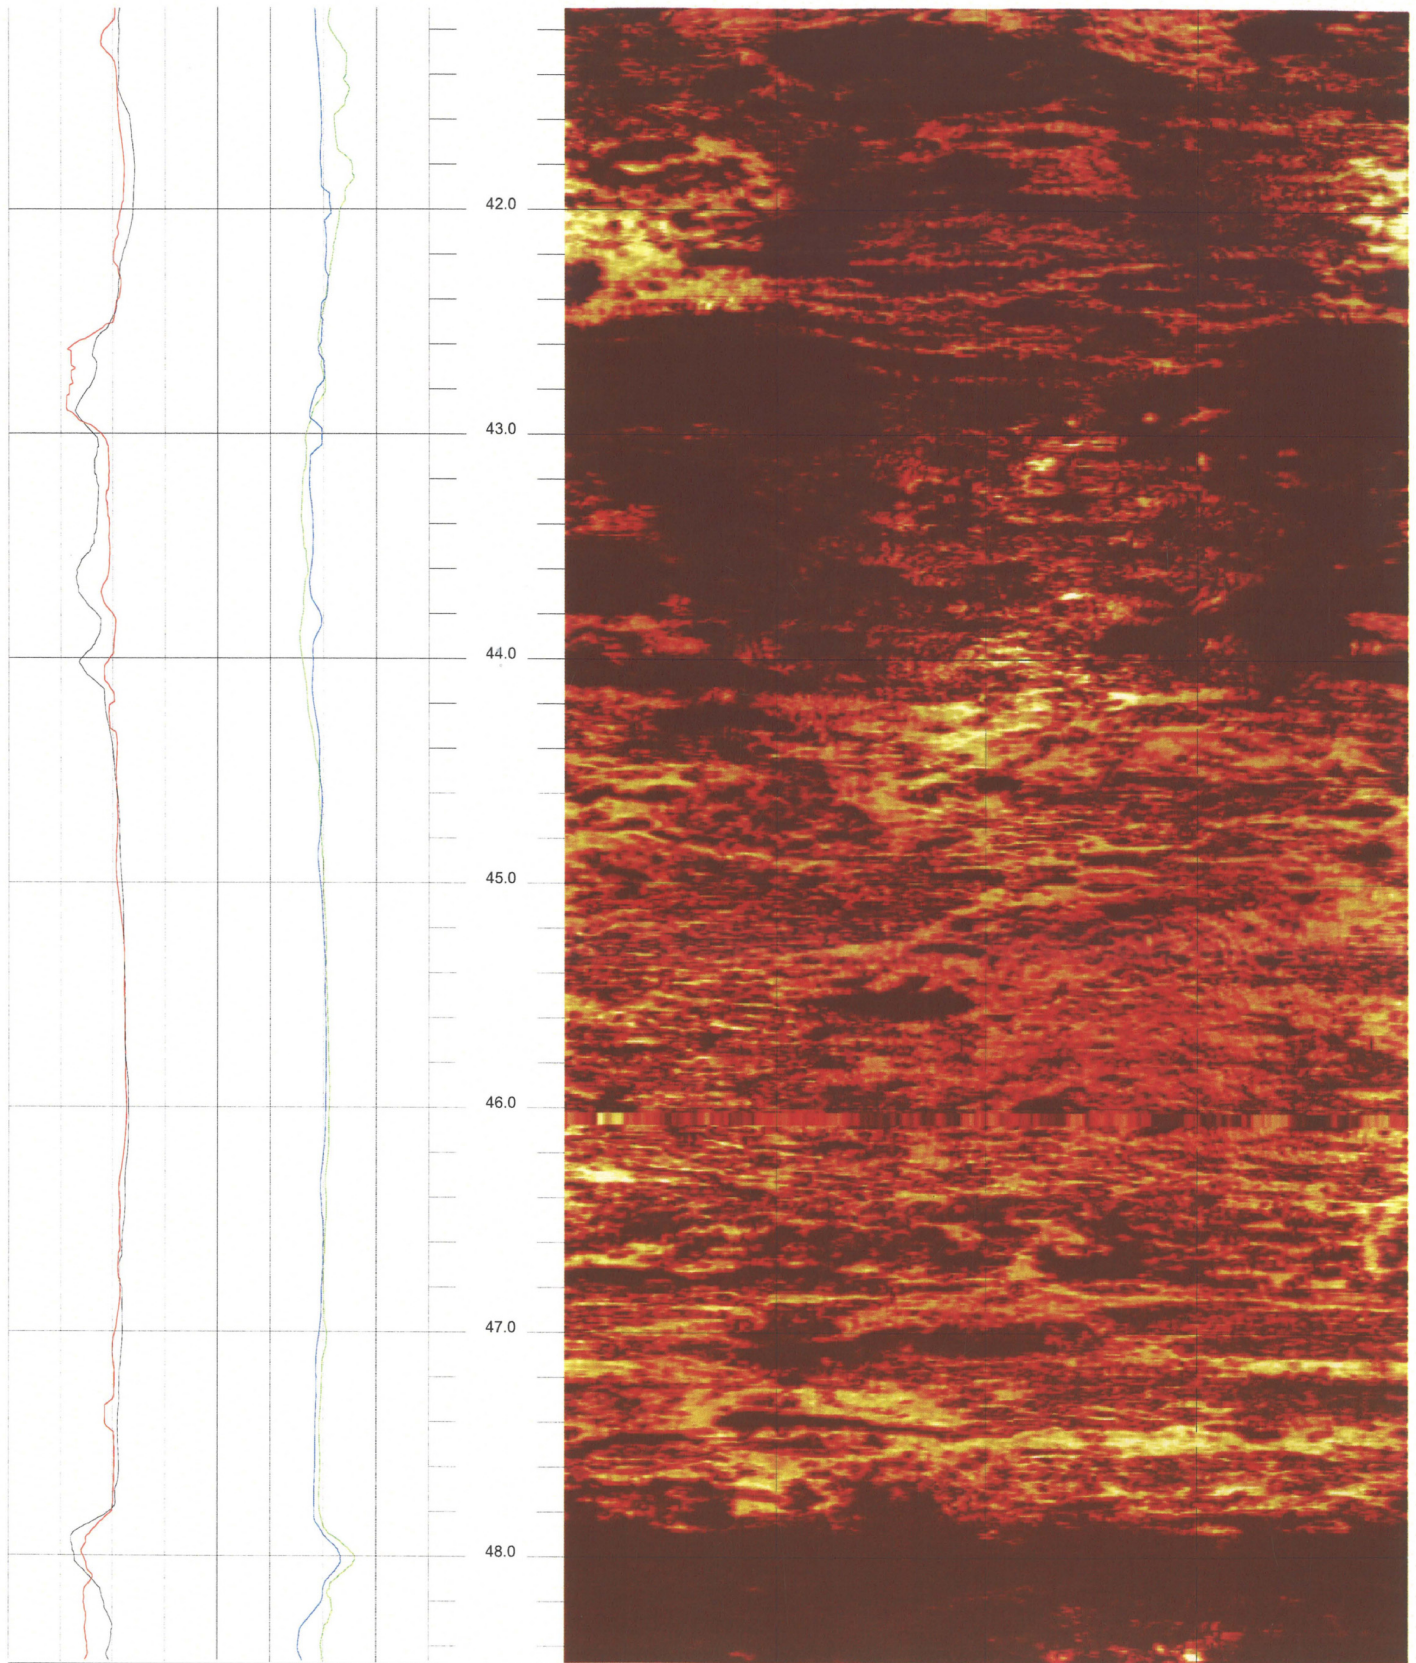

B-710 G (DH)

33.736 to 26.368ft

2

FPL Turkey Point COL Boring B-710 G (DH) Acoustic Televiwer based Caliper rev 1 Sheet 2 of 14

B-710 G (DH)

41.104 to 33.736ft

3

FPL Turkey Point COL Boring B-710 G (DH) Acoustic Televiewer based Caliper rev 1 Sheet 3 of 14

B-710 G (DH)

48.472 to 41.104ft

4

FPL Turkey Point COL Boring B-710 G (DH) Acoustic Televiewer based Caliper rev 1 Sheet 4 of 14

B-710 G (DH)

55.840 to 48.472ft

5

FPL Turkey Point COL Boring B-710 G (DH) Acoustic Televiewer based Caliper rev 1 Sheet 5 of 14