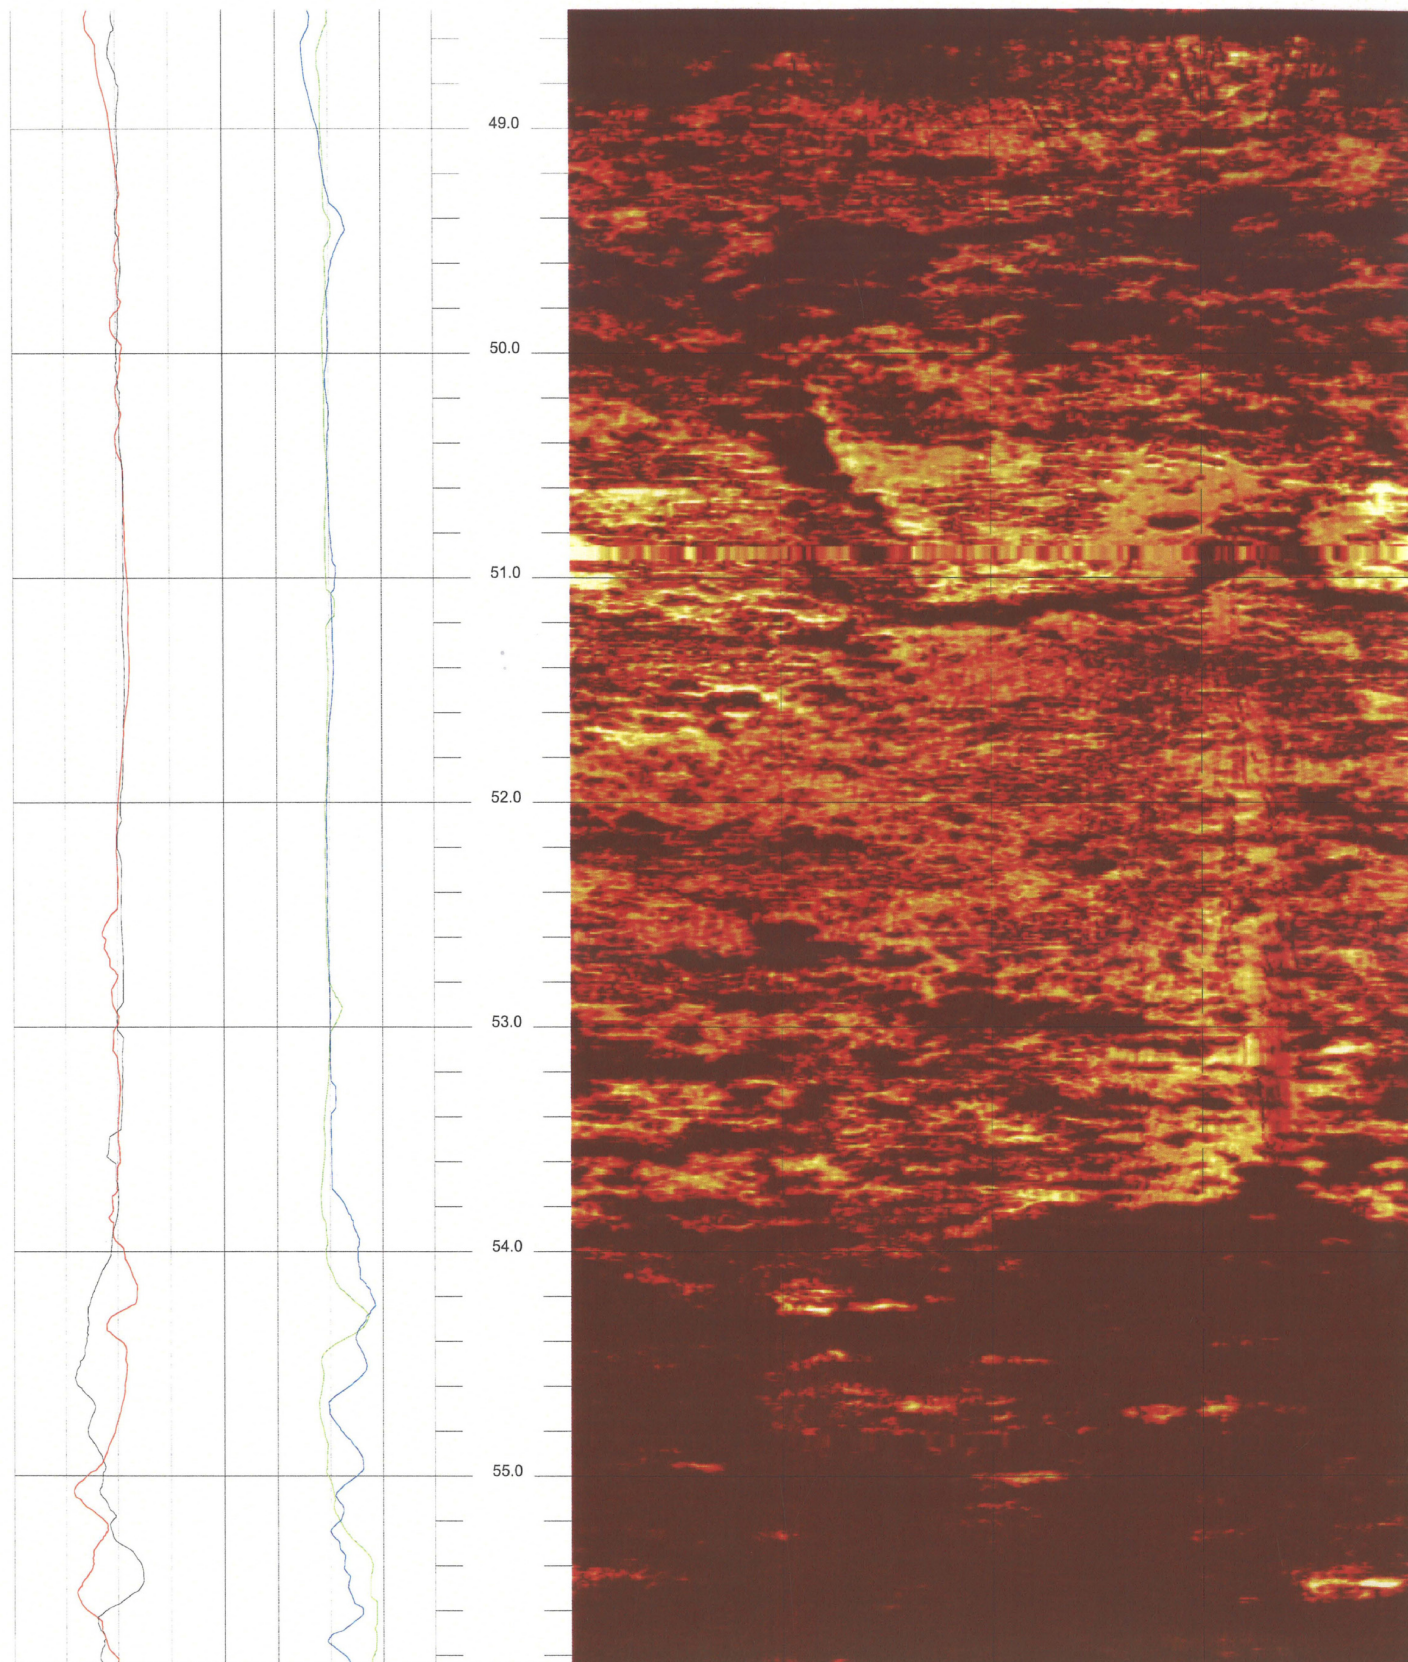

B-710 G (DH)

33.736 to 26.368ft

2

FPL Turkey Point COL Boring B-710 G (DH) Acoustic Televiwer based Caliper rev 1 Sheet 2 of 14

B-710 G (DH)

41.104 to 33.736ft

3

FPL Turkey Point COL Boring B-710 G (DH) Acoustic Televiewer based Caliper rev 1 Sheet 3 of 14

B-710 G (DH)

48.472 to 41.104ft

4

FPL Turkey Point COL Boring B-710 G (DH) Acoustic Televiewer based Caliper rev 1 Sheet 4 of 14

B-710 G (DH)

55.840 to 48.472ft

5

FPL Turkey Point COL Boring B-710 G (DH) Acoustic Televiewer based Caliper rev 1 Sheet 5 of 14