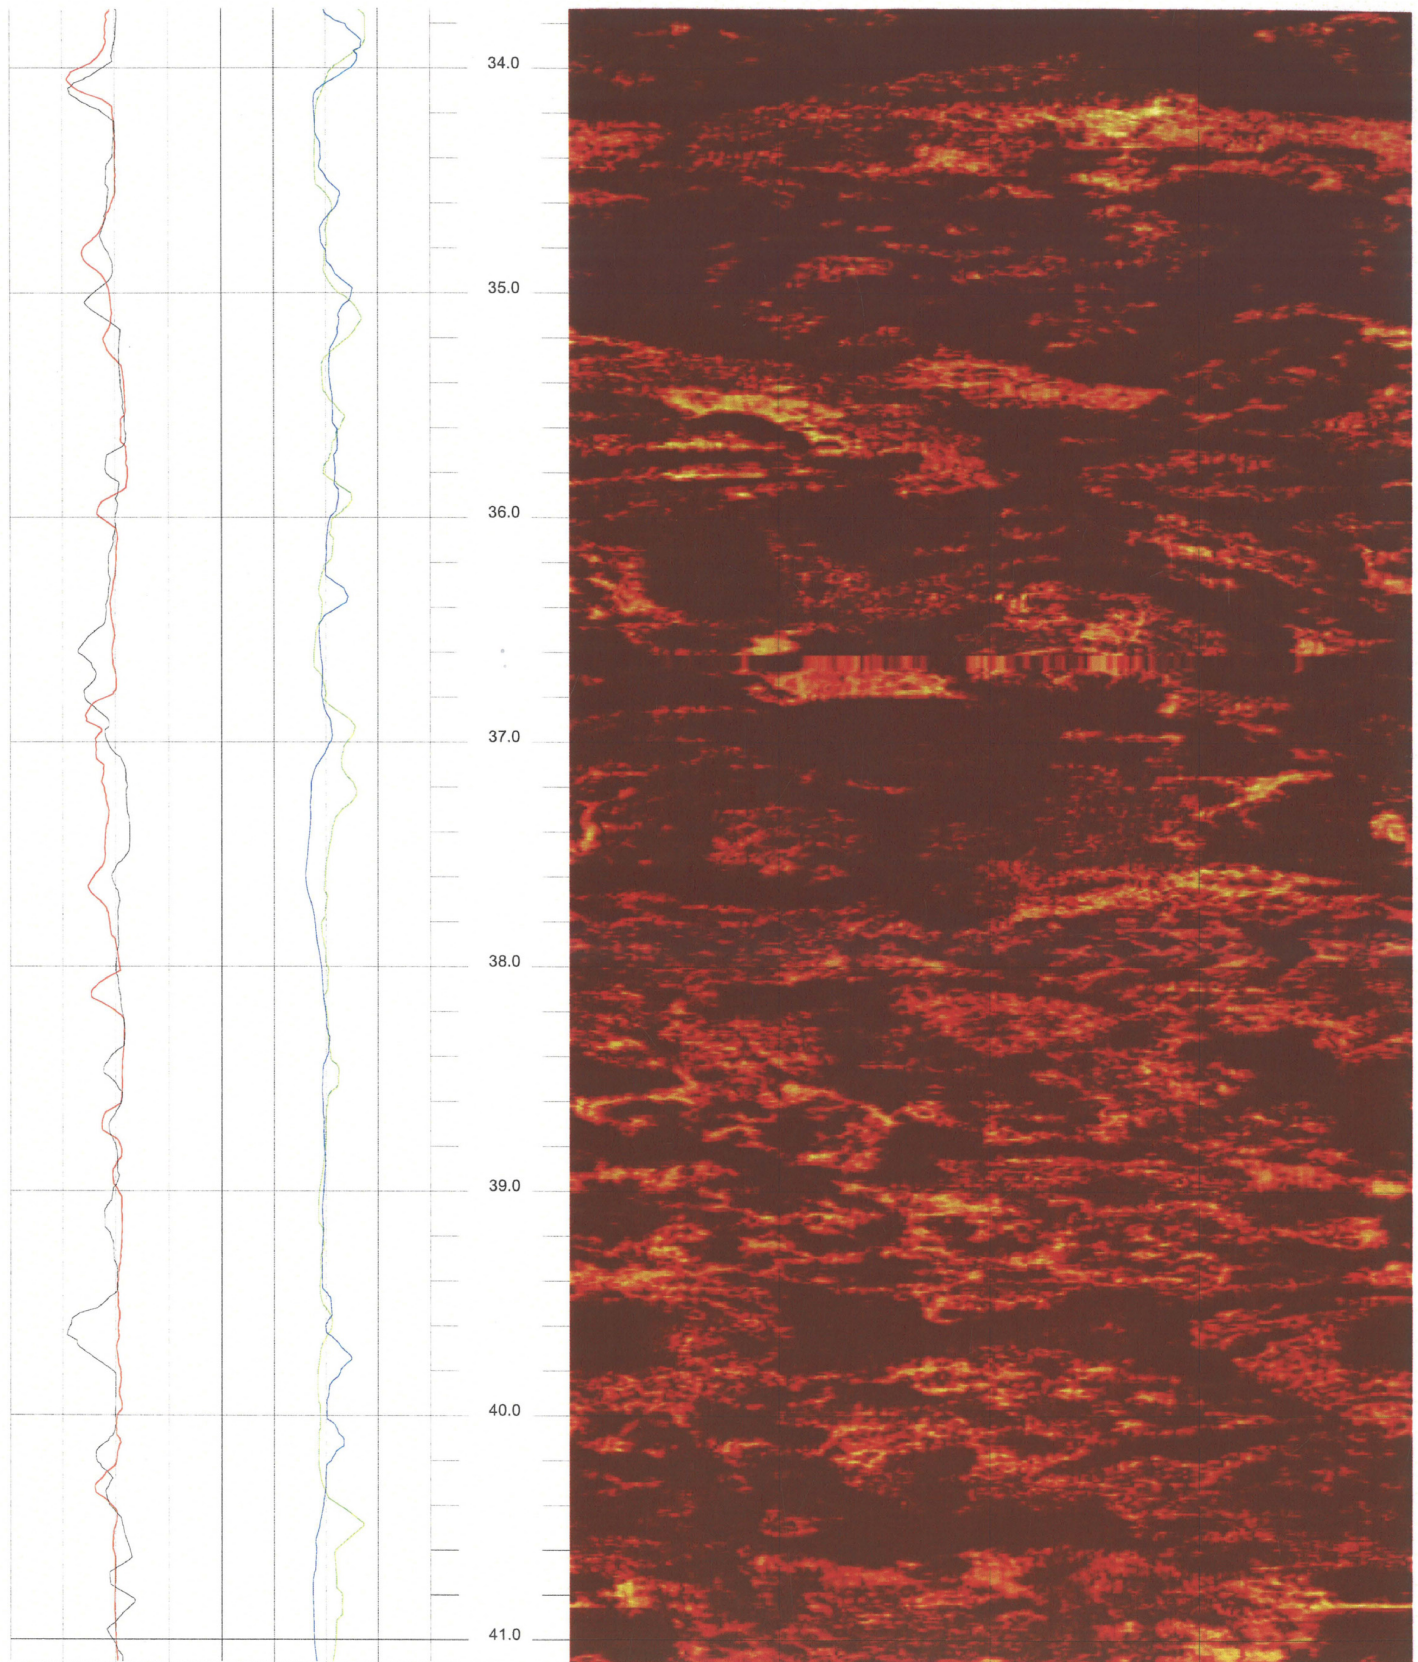

B-710 G (DH)

33.736 to 26.368ft

2

FPL Turkey Point COL Boring B-710 G (DH) Acoustic Televiwer based Caliper rev 1 Sheet 2 of 14

B-710 G (DH)

41.104 to 33.736ft

3

FPL Turkey Point COL Boring B-710 G (DH) Acoustic Televiewer based Caliper rev 1 Sheet 3 of 14

B-710 G (DH)

48.472 to 41.104ft

4

FPL Turkey Point COL Boring B-710 G (DH) Acoustic Televiewer based Caliper rev 1 Sheet 4 of 14

B-710 G (DH)

55.840 to 48.472ft

5

FPL Turkey Point COL Boring B-710 G (DH) Acoustic Televiewer based Caliper rev 1 Sheet 5 of 14