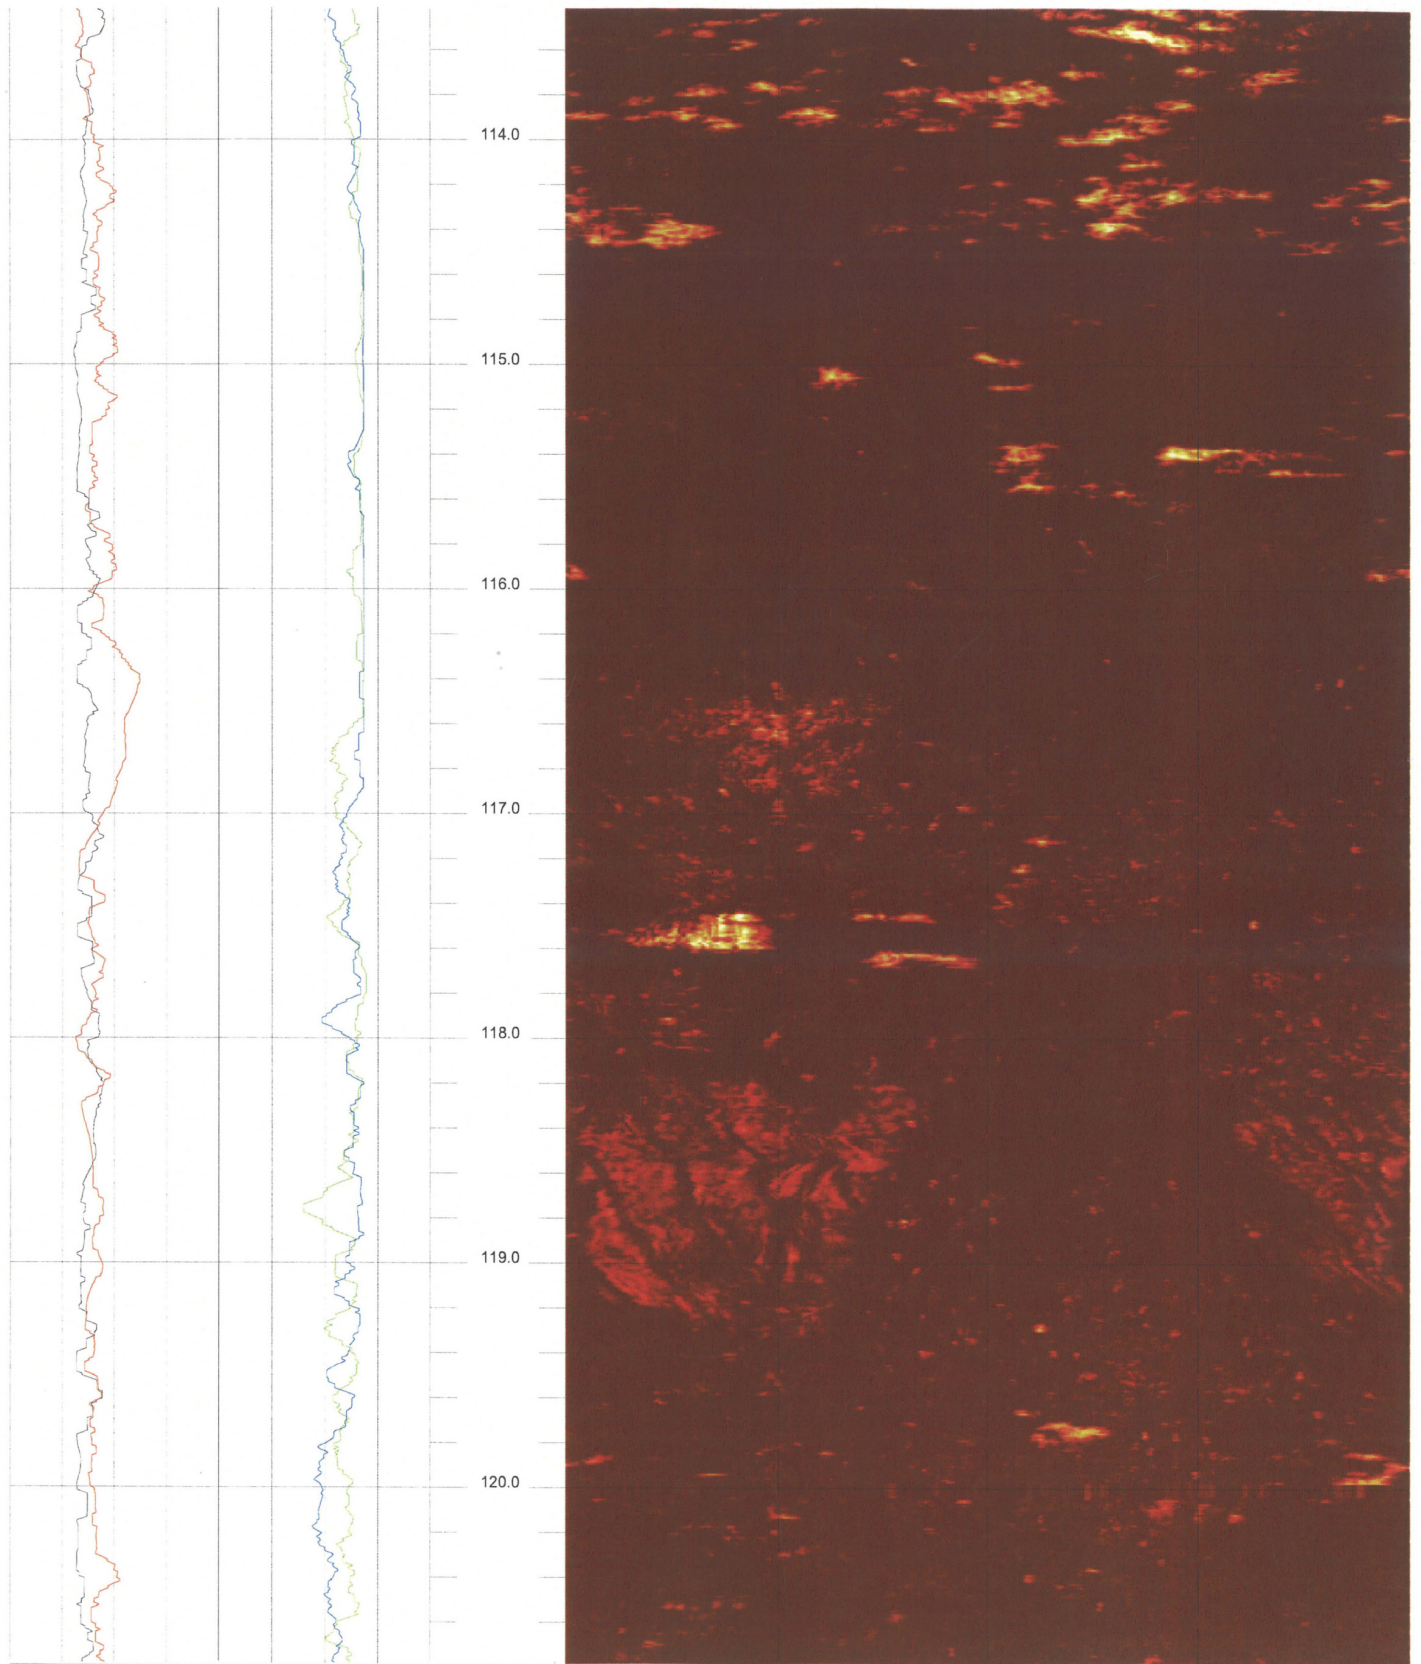

B-601 (DH)

106.048 to 98.680ft

11

FPL Turkey Point COL Boring B-601 (DH) Acoustic Televiewer based Caliper rev 1 Sheet 11 of 14

B-601 (DH)

113.416 to 106.048ft

12

FPL Turkey Point COL Boring B-601 (DH) Acoustic Televiwer based Caliper rev 1 Sheet 12 of 14

B-601 (DH)

120.784 to 113.416ft

13

FPL Turkey Point COL Boring B-601 (DH) Acoustic Televiewer based Caliper rev 1 Sheet 13 of 14

B-604 (DH)

30.150 to 22.782ft

1

FPL Turkey Point COL Boring B-604 (DH) Acoustic Televiewer based Caliper rev 1 Sheet 1 of 14