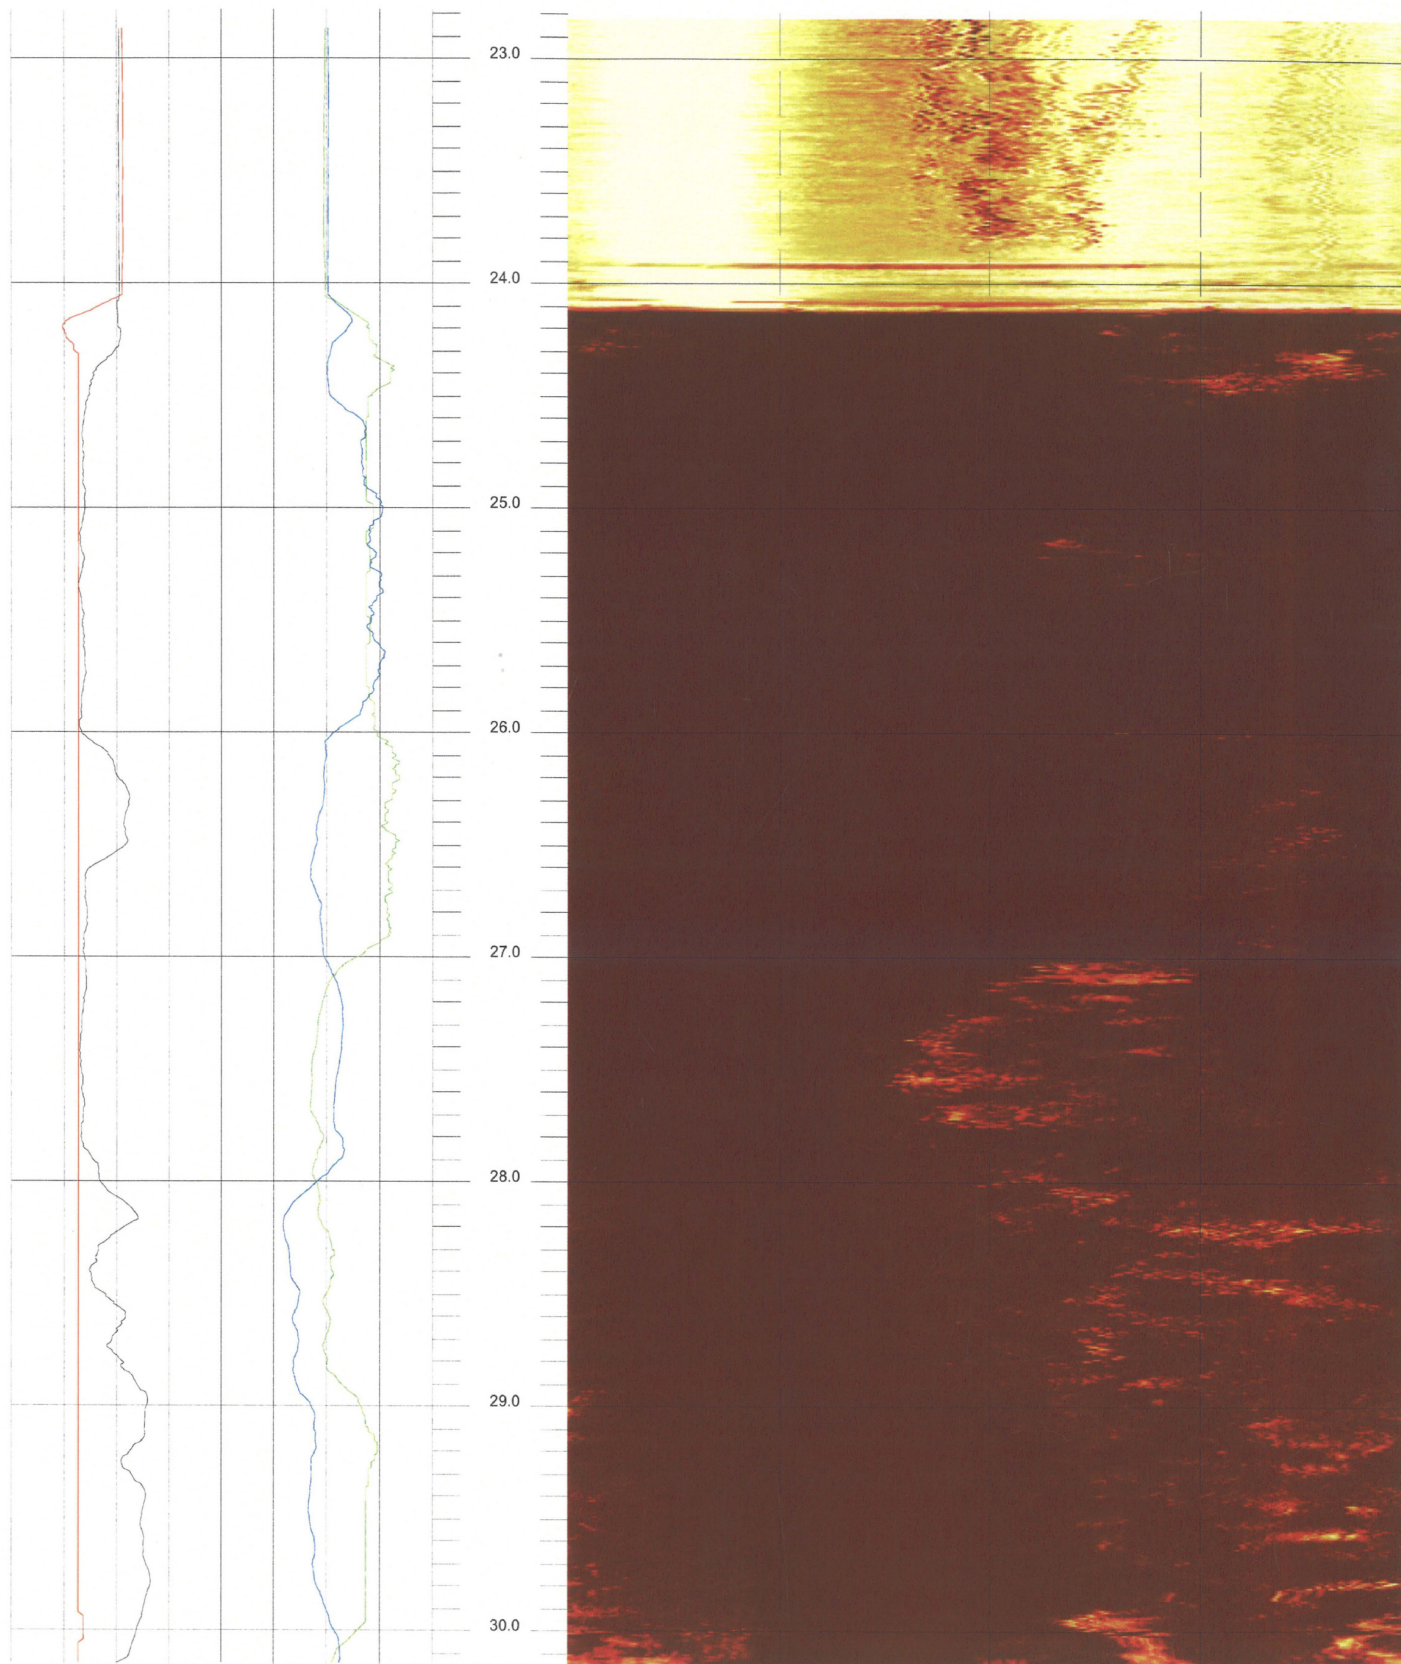

B-601 (DH)

106.048 to 98.680ft

11

FPL Turkey Point COL Boring B-601 (DH) Acoustic Televiewer based Caliper rev 1 Sheet 11 of 14

B-601 (DH)

113.416 to 106.048ft

12

FPL Turkey Point COL Boring B-601 (DH) Acoustic Televiwer based Caliper rev 1 Sheet 12 of 14

B-601 (DH)

120.784 to 113.416ft

13

FPL Turkey Point COL Boring B-601 (DH) Acoustic Televiewer based Caliper rev 1 Sheet 13 of 14

B-604 (DH)

30.150 to 22.782ft

1

FPL Turkey Point COL Boring B-604 (DH) Acoustic Televiewer based Caliper rev 1 Sheet 1 of 14