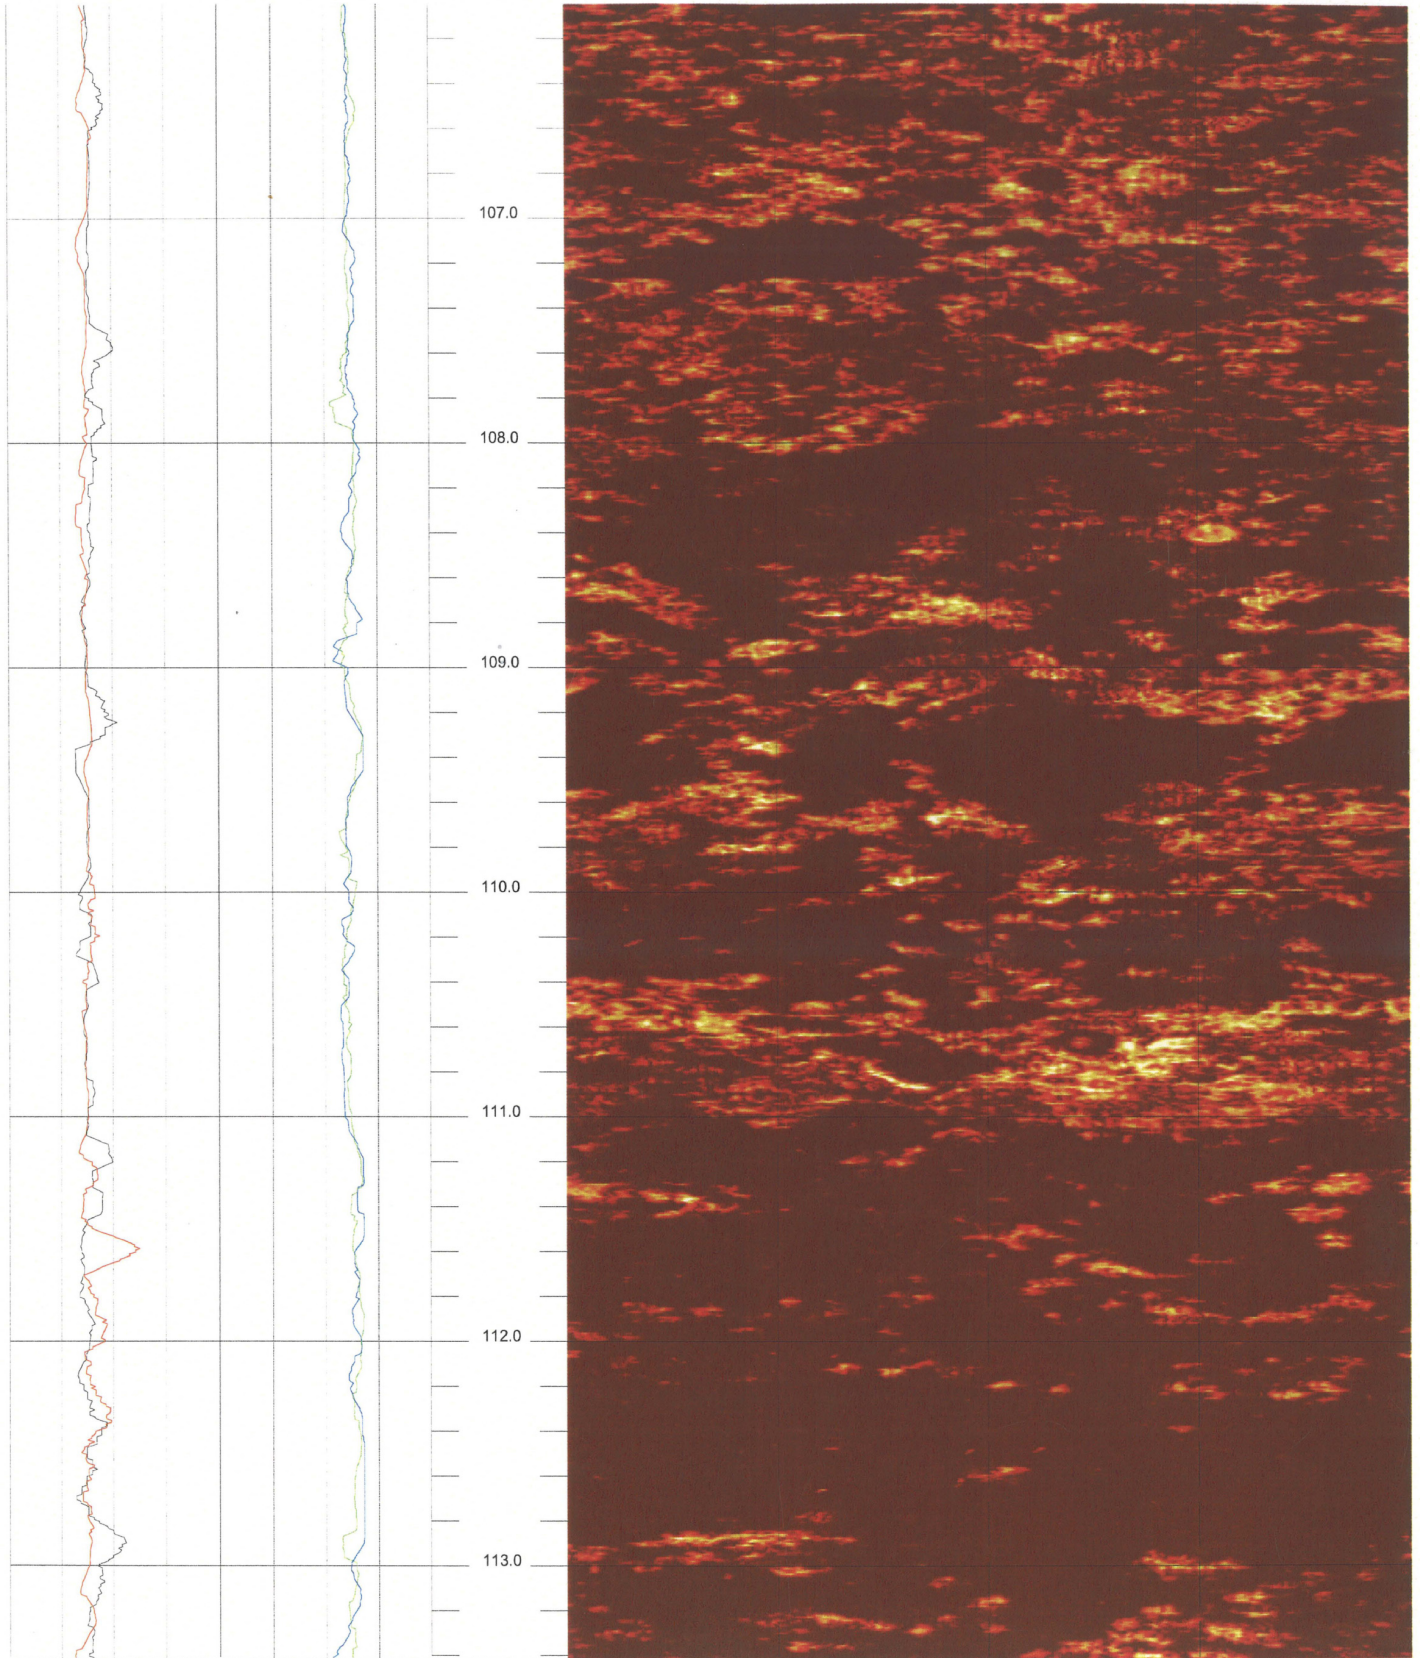

B-601 (DH)

106.048 to 98.680ft

11

FPL Turkey Point COL Boring B-601 (DH) Acoustic Televiewer based Caliper rev 1 Sheet 11 of 14

B-601 (DH)

113.416 to 106.048ft

12

FPL Turkey Point COL Boring B-601 (DH) Acoustic Televiwer based Caliper rev 1 Sheet 12 of 14

B-601 (DH)

120.784 to 113.416ft

13

FPL Turkey Point COL Boring B-601 (DH) Acoustic Televiewer based Caliper rev 1 Sheet 13 of 14

B-604 (DH)

30.150 to 22.782ft

1

FPL Turkey Point COL Boring B-604 (DH) Acoustic Televiewer based Caliper rev 1 Sheet 1 of 14