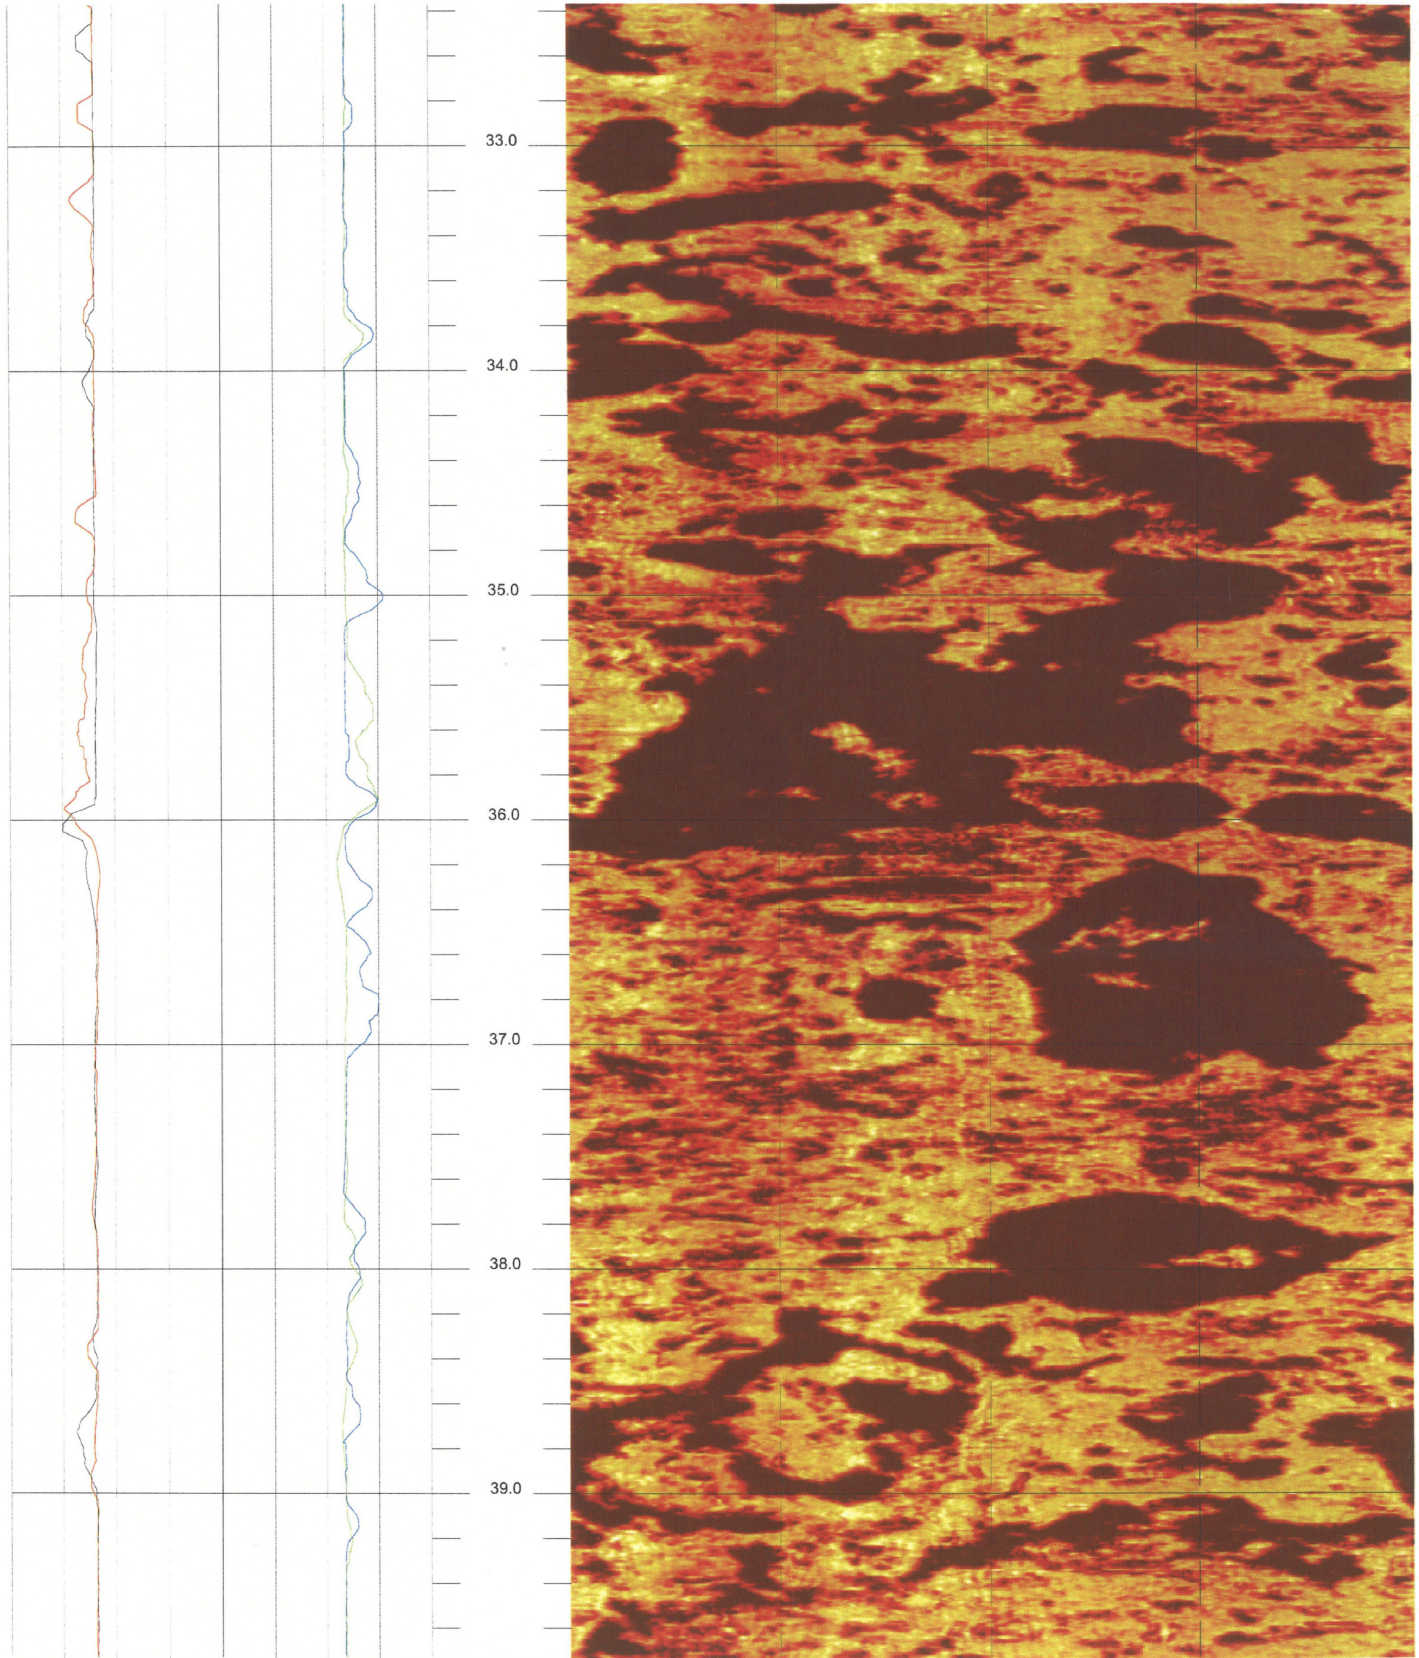

B-601 (DH)

32.368 to 25.000ft

1

FPL Turkey Point COL Boring B-601 (DH) Acoustic Televiwer based Caliper rev 1 Sheet 1 of 14

B-601 (DH)

39.736 to 32.368ft

2

FPL Turkey Point COL Boring B-601 (DH) Acoustic Televiewer based Caliper rev 1 Sheet 2 of 14

B-601 (DH)

47.104 to 39.736ft

3

FPL Turkey Point COL Boring B-601 (DH) Acoustic Televiewer based Caliper rev 1 Sheet 3 of 14

B-601 (DH)

54.472 to 47.104ft

4

FPL Turkey Point COL Boring B-601 (DH) Acoustic Televiewer based Caliper rev 1 Sheet 4 of 14