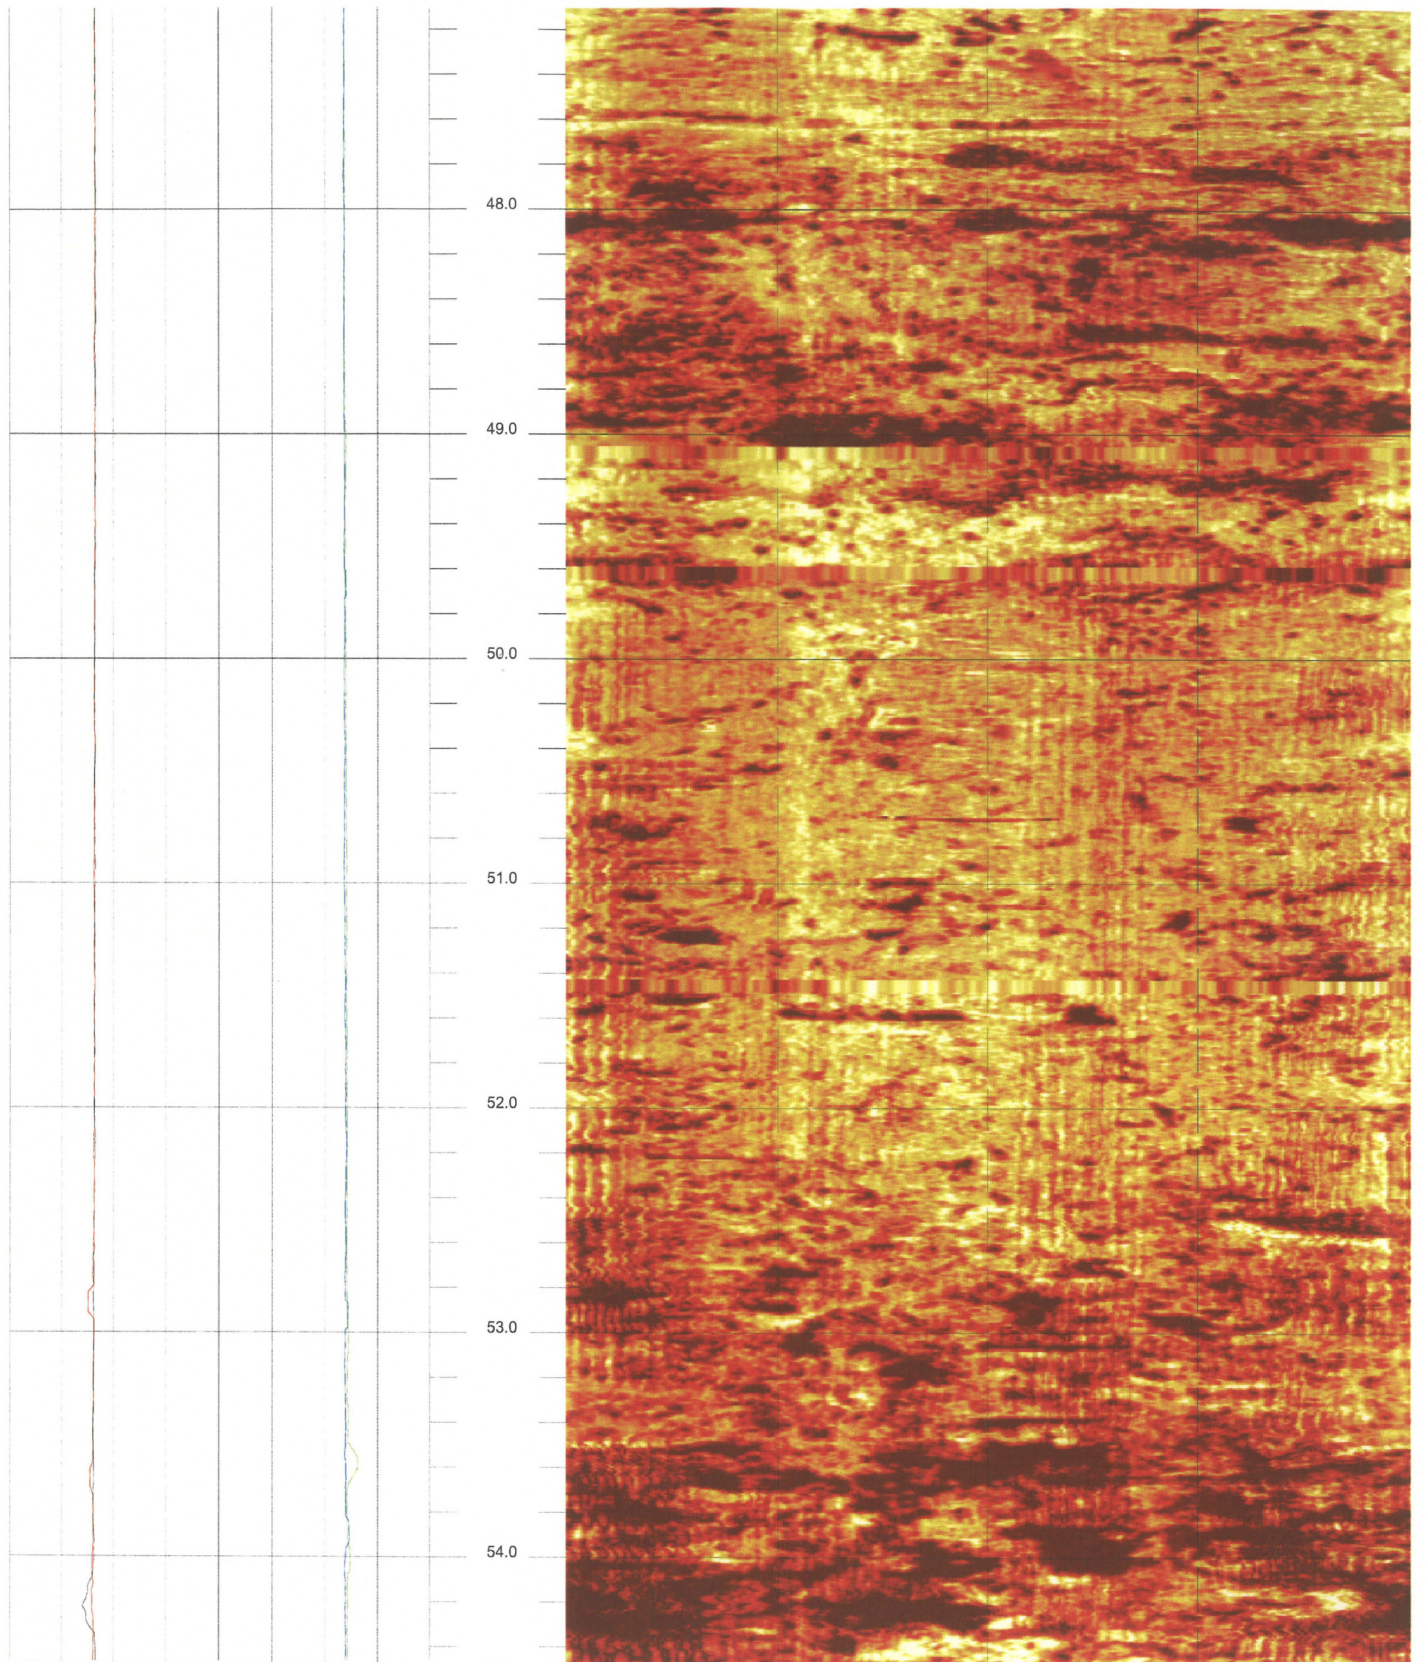

B-601 (DH)

32.368 to 25.000ft

1

FPL Turkey Point COL Boring B-601 (DH) Acoustic Televiwer based Caliper rev 1 Sheet 1 of 14

B-601 (DH)

39.736 to 32.368ft

2

FPL Turkey Point COL Boring B-601 (DH) Acoustic Televiewer based Caliper rev 1 Sheet 2 of 14

B-601 (DH)

47.104 to 39.736ft

3

FPL Turkey Point COL Boring B-601 (DH) Acoustic Televiewer based Caliper rev 1 Sheet 3 of 14

B-601 (DH)

54.472 to 47.104ft

4

FPL Turkey Point COL Boring B-601 (DH) Acoustic Televiewer based Caliper rev 1 Sheet 4 of 14