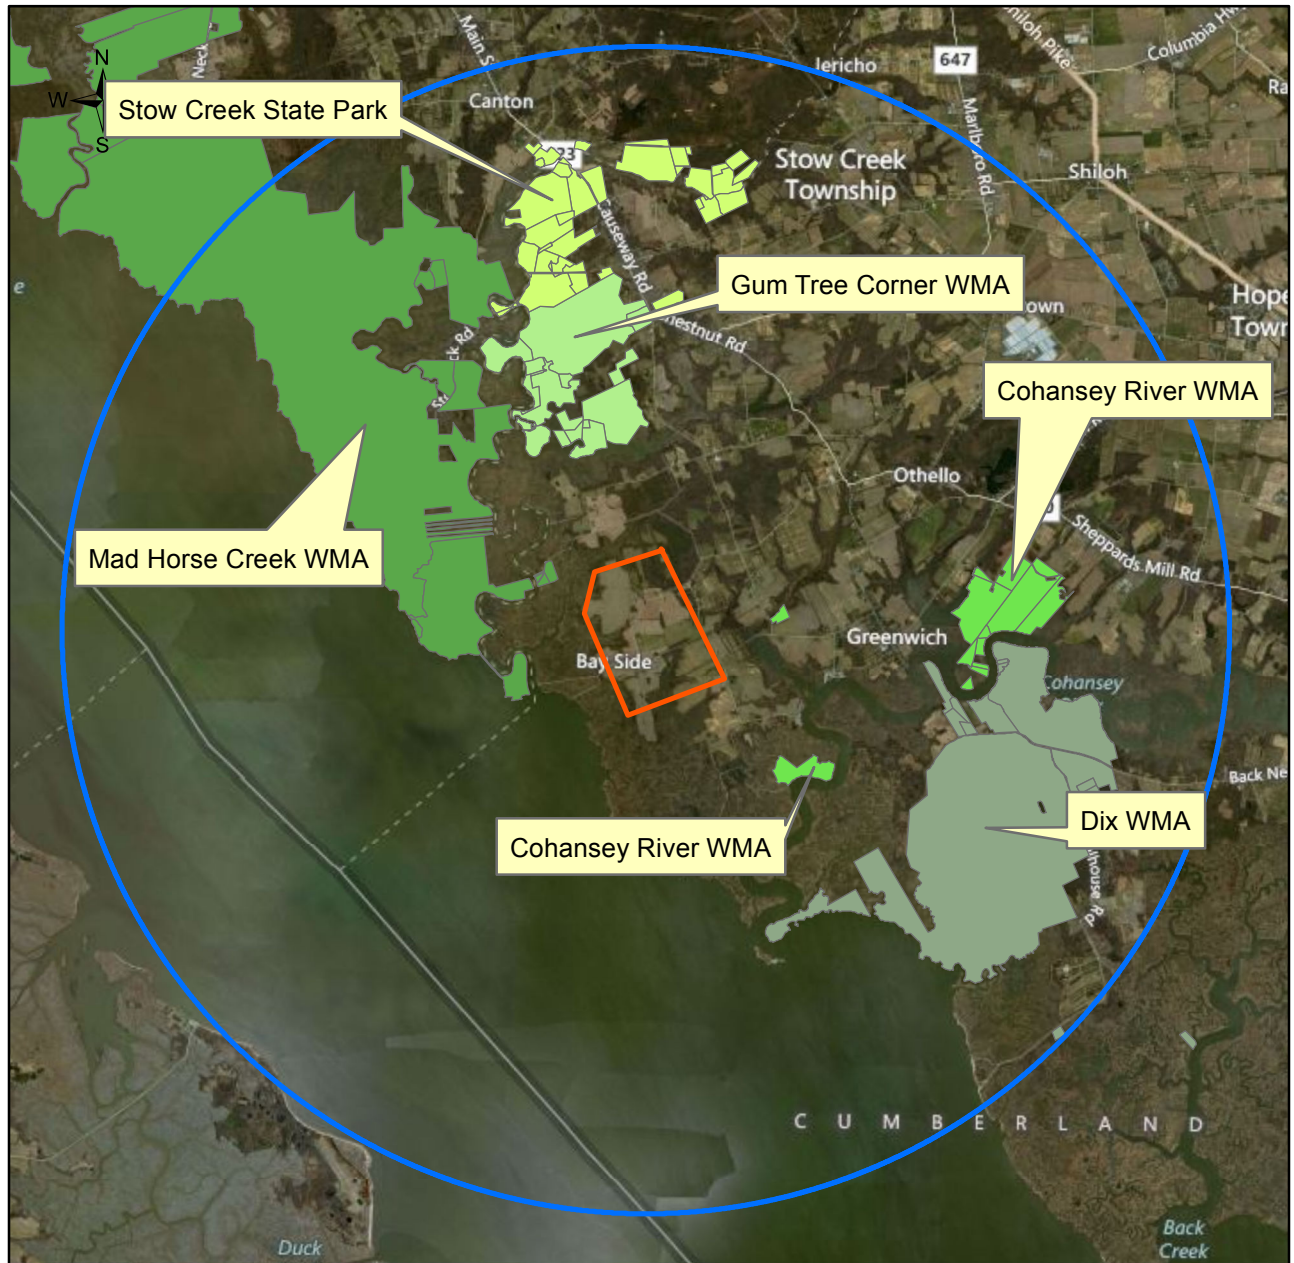

Figure ESP EIS 2.4.1-8-4  
 Alternative Site 7-3 Open Space within 6-mile Radius

**Legend**

- Site 7-3
- 6-Mile Radius

**WMA and Parks**

- COHANSEY RIVER WMA
- DIX WMA
- GUMTREE CORNER WMA
- MAD HORSE CREEK WMA
- STOW CREEK STATE PARK

Data Source: NJDEP Geographic Information System Clearinghouse