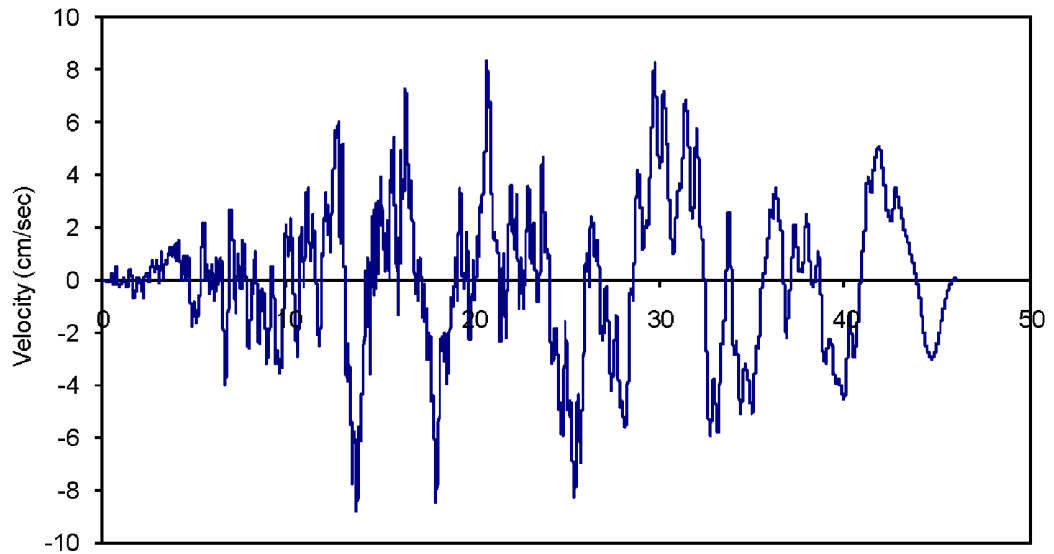

DUK_H1 time history - Acceleration, Velocity, and Displacement Time Histories

WILLIAM STATES LEE III
NUCLEAR STATION UNITS 1 & 2
Representative Horizontal Time History
Representing Unit 1 FIRS
FIGURE 3.7-203 Rev 5