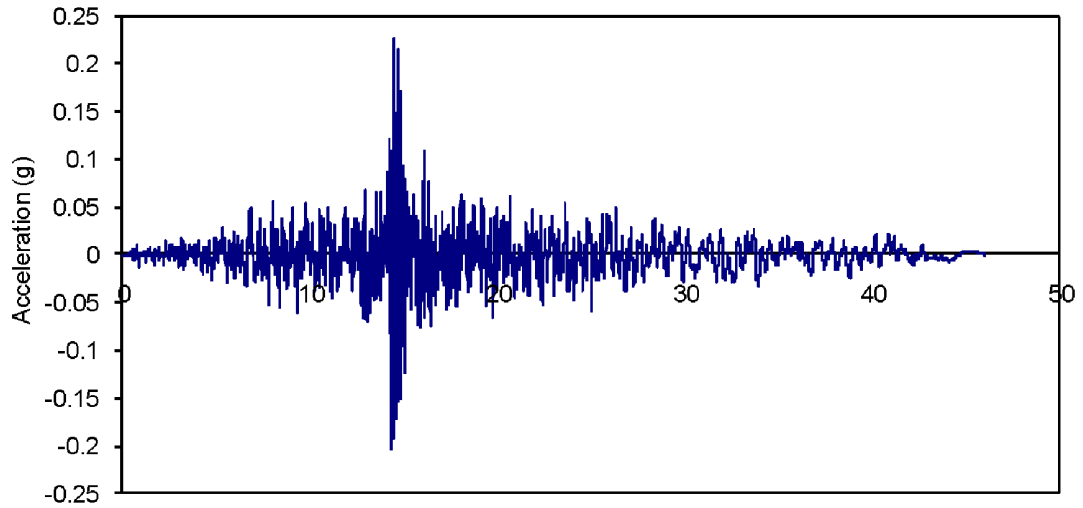

DUK_H1 time history - Acceleration, Velocity, and Displacement Time Histories

WILLIAM STATES LEE III
NUCLEAR STATION UNITS 1 & 2
Representative Horizontal Time History
Representing Unit 1 FIRS
FIGURE 3.7-203 Rev 5