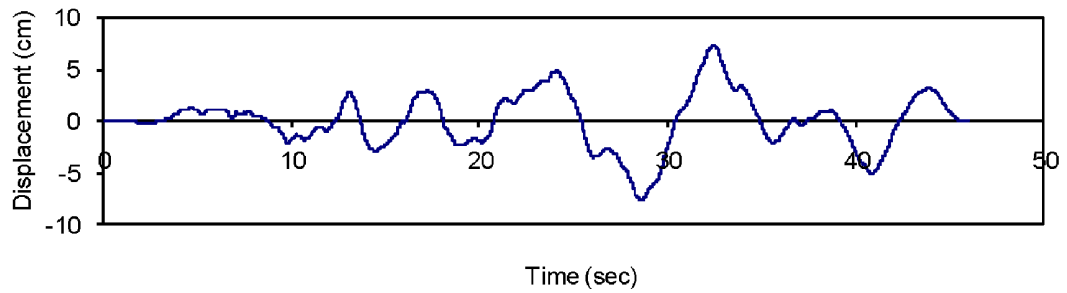

DUK_H1 time history - Acceleration, Velocity, and Displacement Time Histories

WILLIAM STATES LEE III
NUCLEAR STATION UNITS 1 & 2
Representative Horizontal Time History
Representing Unit 1 FIRS
FIGURE 3.7-203 Rev 5