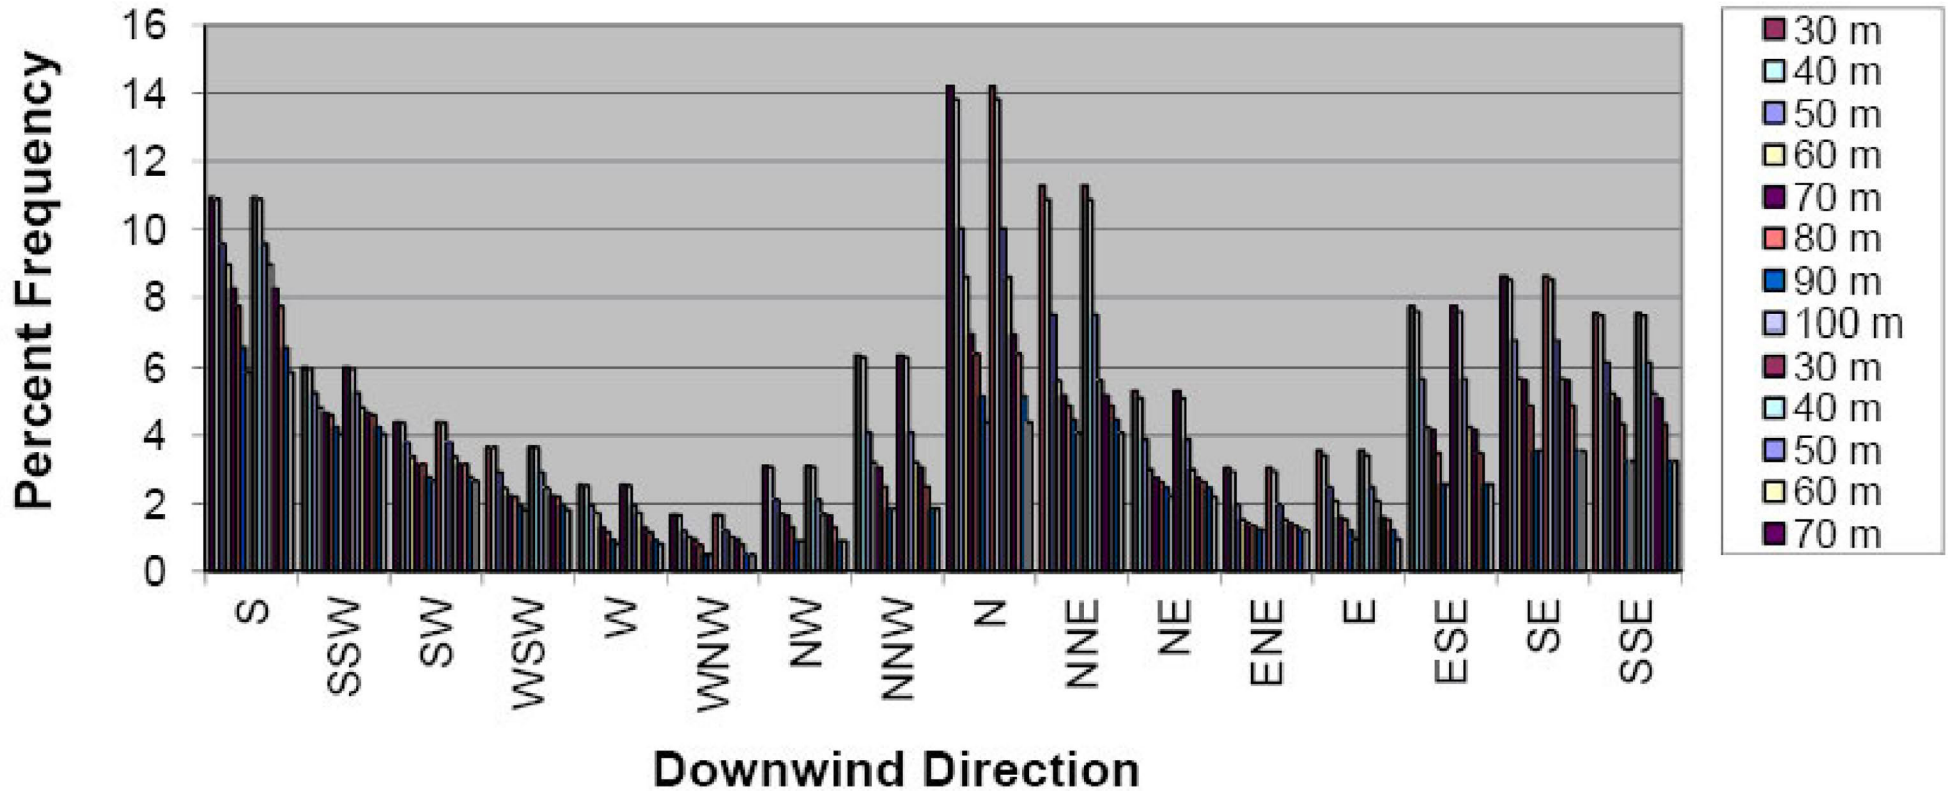

Visible Plume Radius Frequency - Winter (Charlotte Data)

WLS COL 2.3-2

WILLIAM STATES LEE III
NUCLEAR STATION UNITS 1 & 2

Visible Plume Radius Frequency - Winter
Cooling Tower

FIGURE 2.3-275 Rev 5