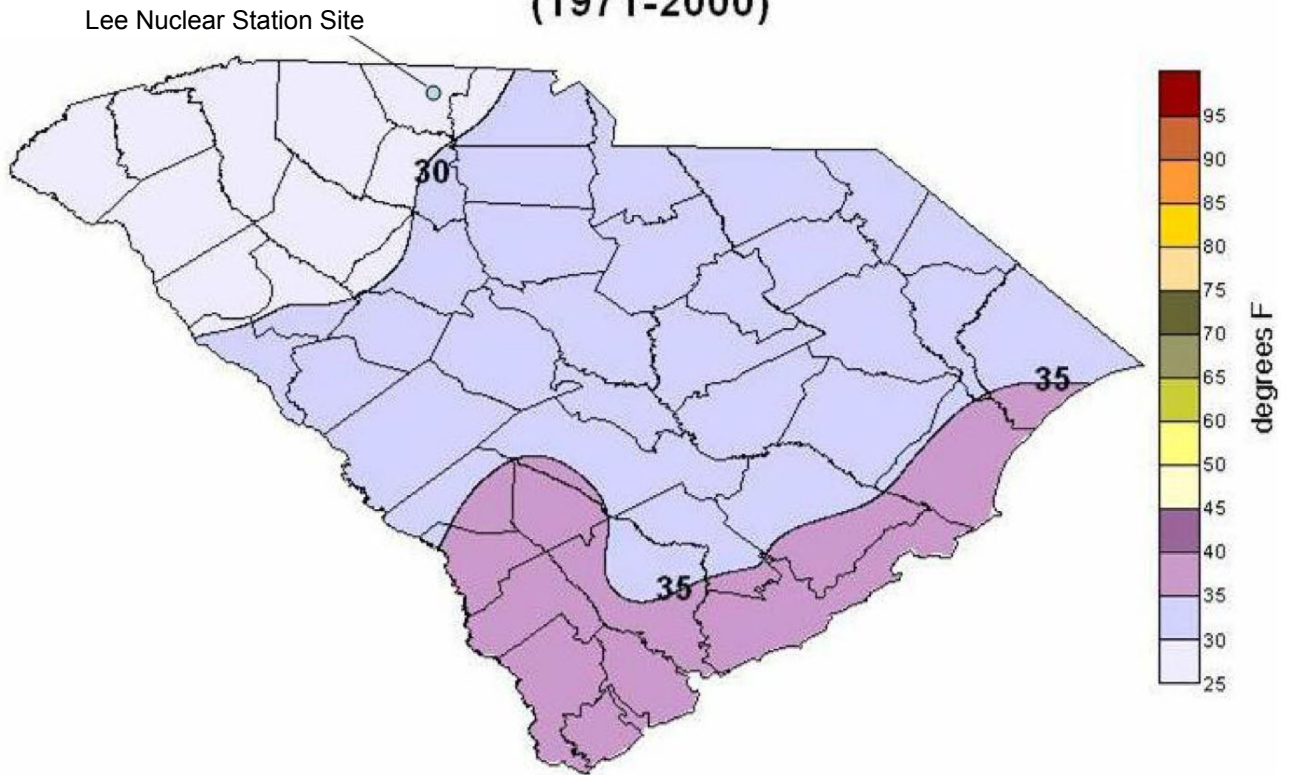

# January Average Minimum Temperature (1971-2000)

Reference: South Carolina State Climate Office,  
<http://www.dnr.sc.gov/climate/sco/>

WLS COL 2.3-2

WILLIAM STATES LEE III  
NUCLEAR STATION UNITS 1 & 2