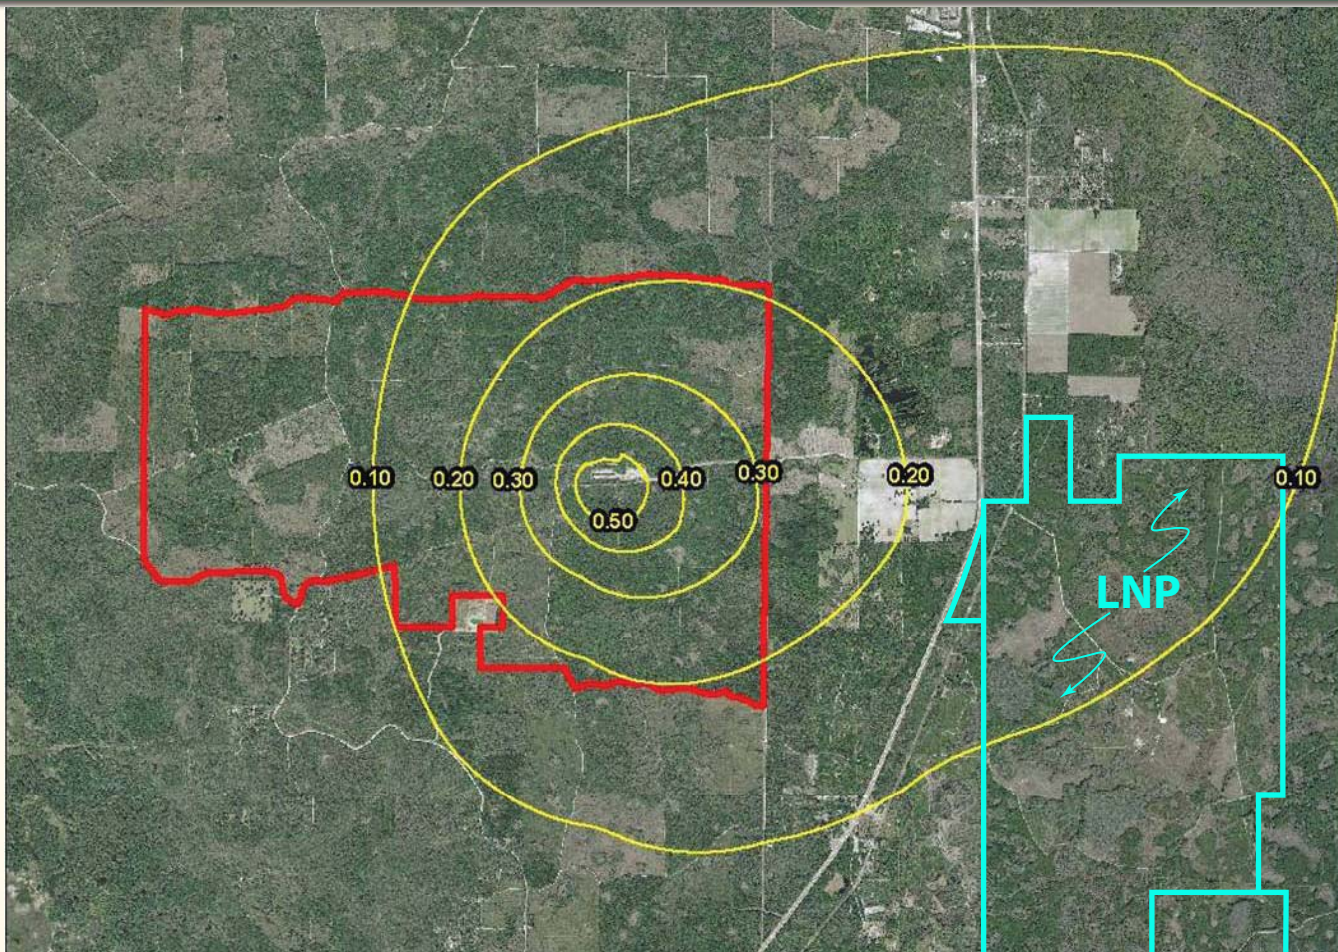

Drawdown from Floridan Aquifer Withdrawals

Source: Levy County Commission Meeting. May 3, 2011

Progress Energy Florida
Levy Nuclear Plant

Simulated Upper Floridan Aquifer
Drawdown (ft) from Tarmac Mine Well
PEF215