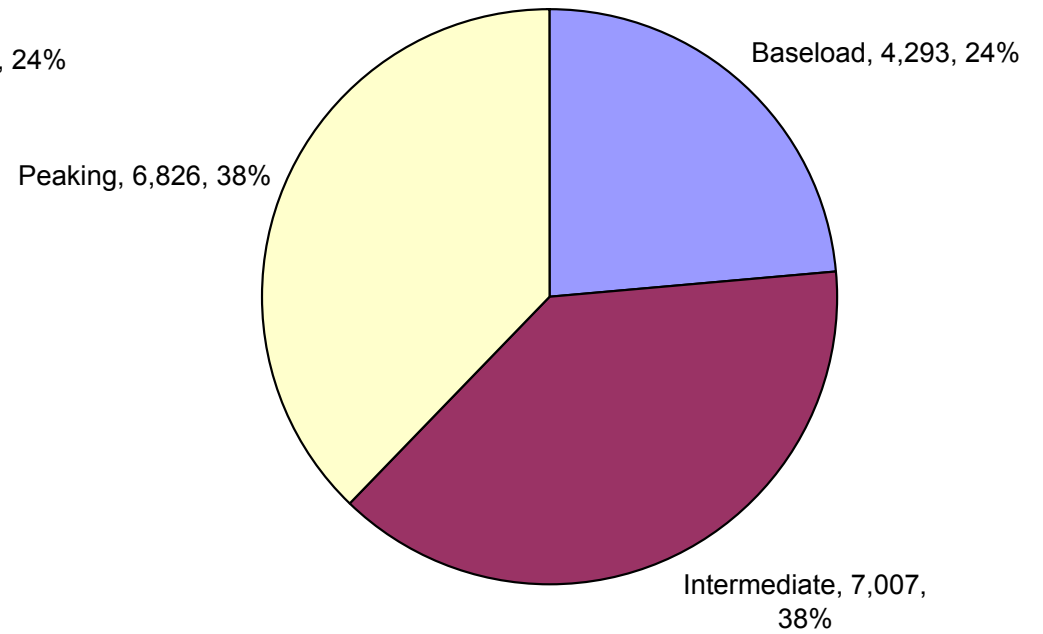

New Jersey Resources by Duty 2009-2010

New Jersey Resources by Duty 2012-2013

<p>PSEG Power, LLC</p> <p>PSEG Site ESPA</p> <p>Part 3, Environmental Report</p>
<p>New Jersey Generation Resources, by Duty Type, 2009-2010 and 2012-2013</p> <p>FIGURE 8.3-4 Rev 0</p>