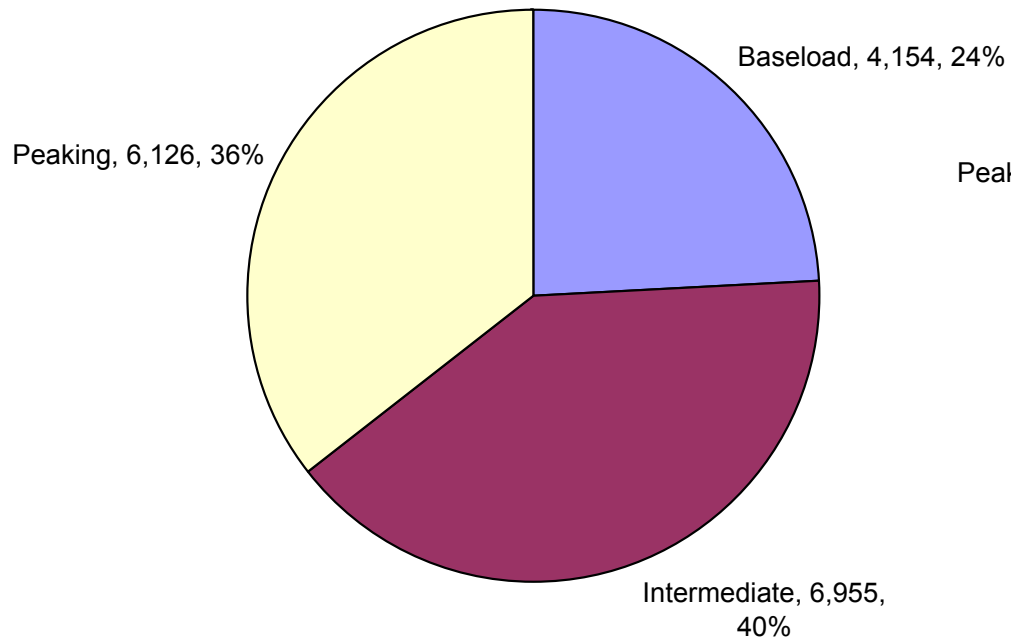

New Jersey Resources by Duty 2009-2010

New Jersey Resources by Duty 2012-2013

<p>PSEG Power, LLC</p> <p>PSEG Site ESPA</p> <p>Part 3, Environmental Report</p>
<p>New Jersey Generation Resources, by Duty Type, 2009-2010 and 2012-2013</p> <p>FIGURE 8.3-4 Rev 0</p>