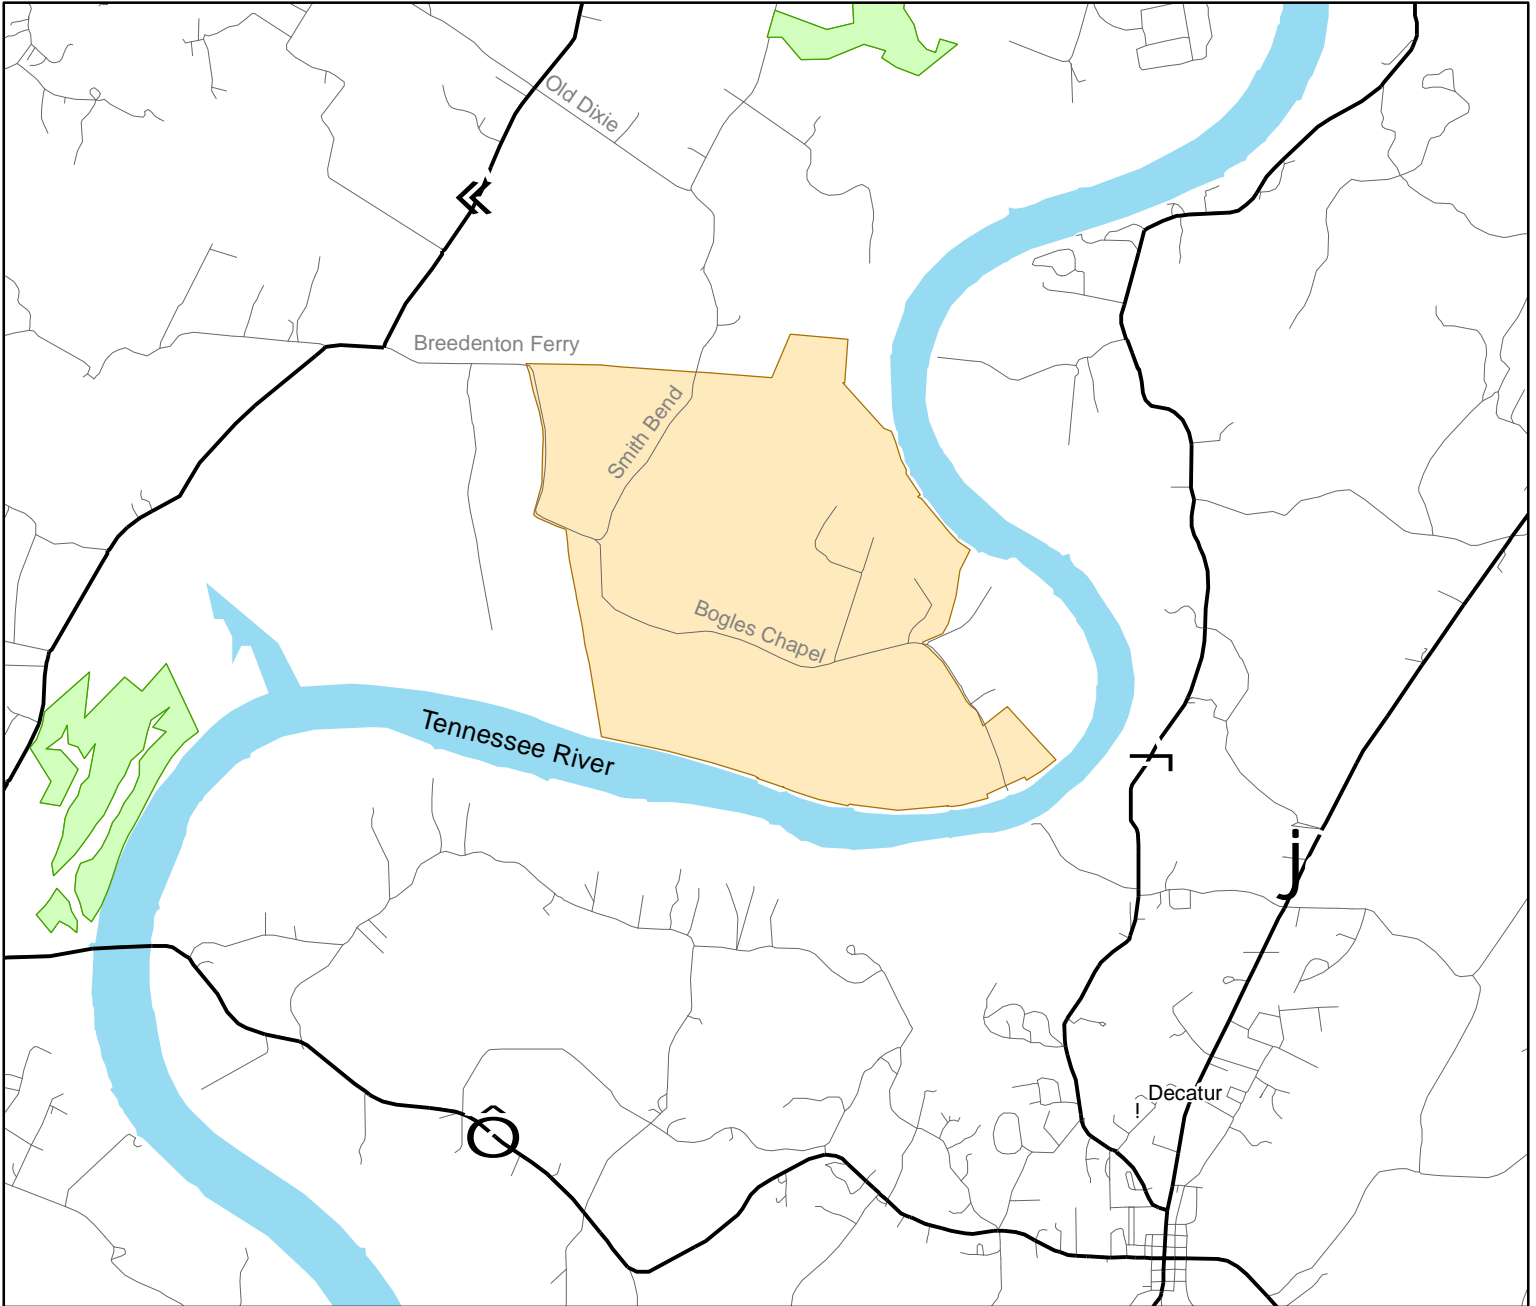

# Yuchi Refuge at Smith Bend

Rhea County, Tennessee

- Refuge
- Other Management Areas

# 5

PCAN #328796

produced by TWRA GIS (01/24/07 DR, wmc)