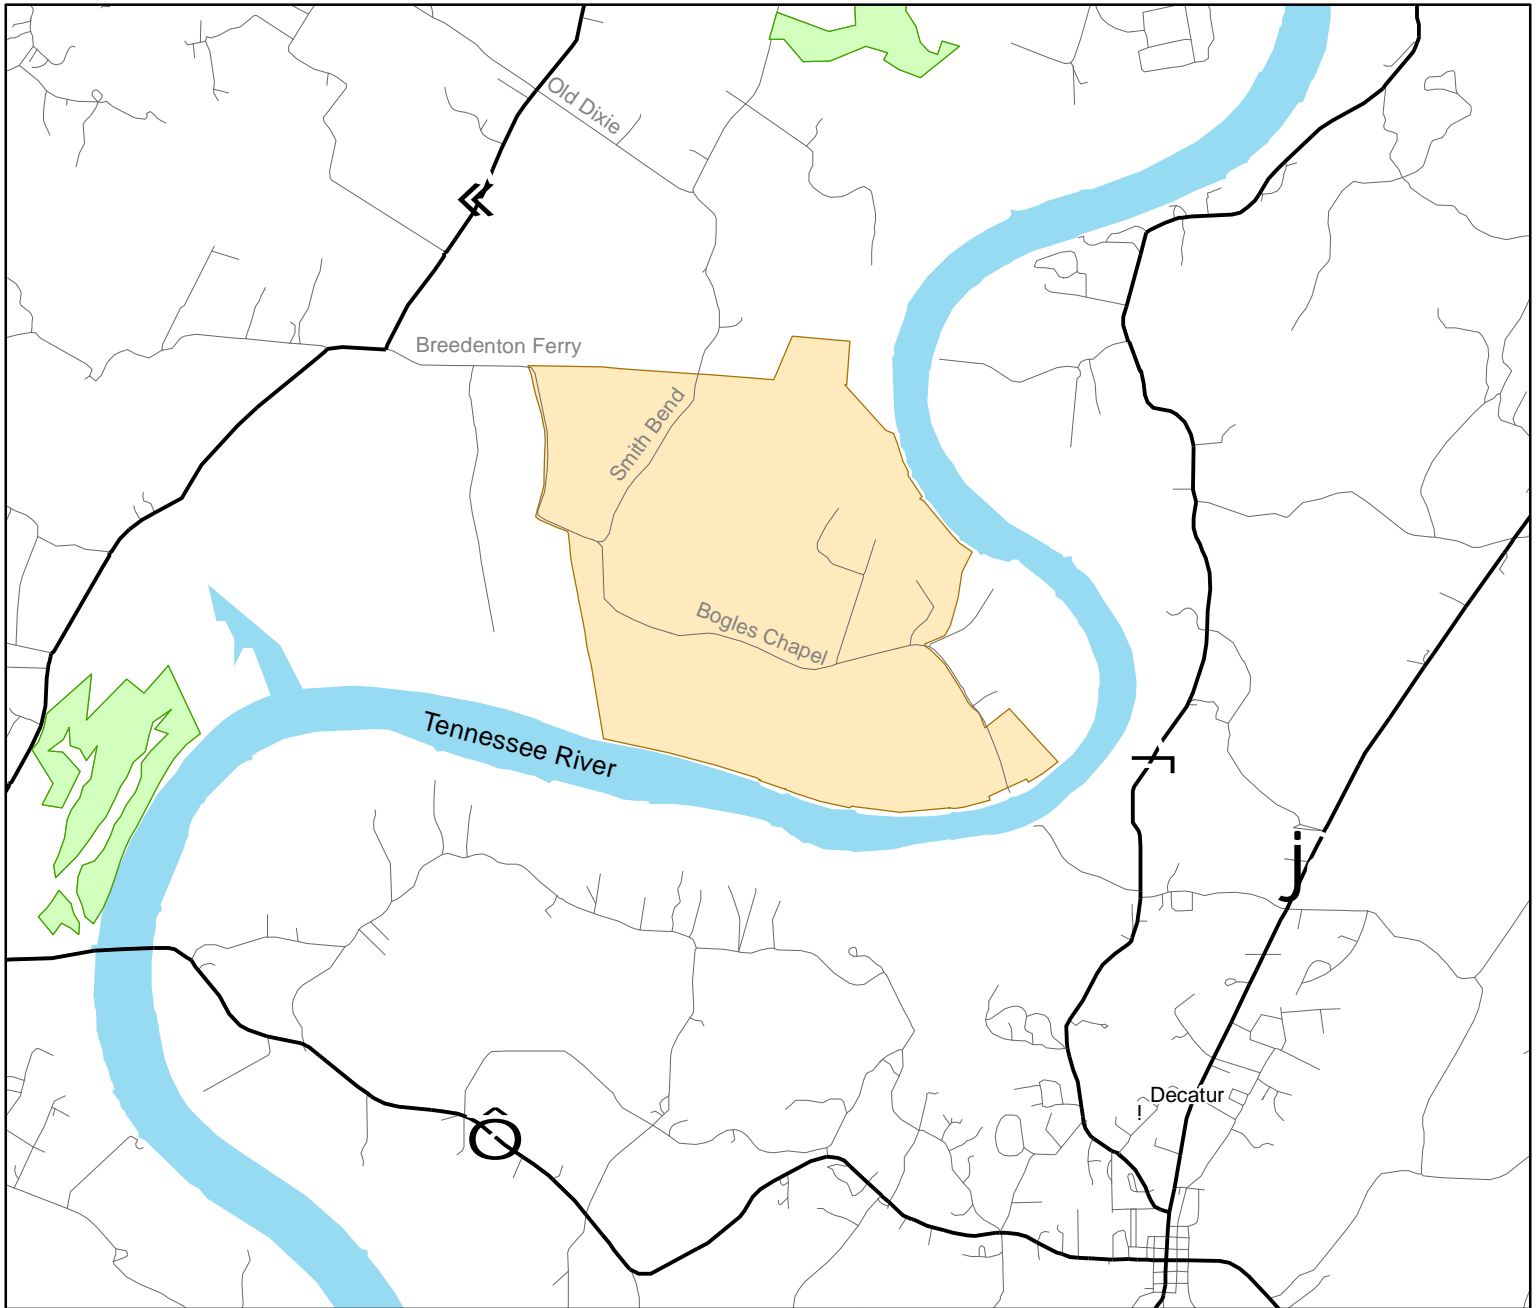

# Yuchi Refuge at Smith Bend

Rhea County, Tennessee

- Refuge
- Other Management Areas

# 5

PCAN #328796

produced by TWRA GIS (01/24/07 DR, wmc)