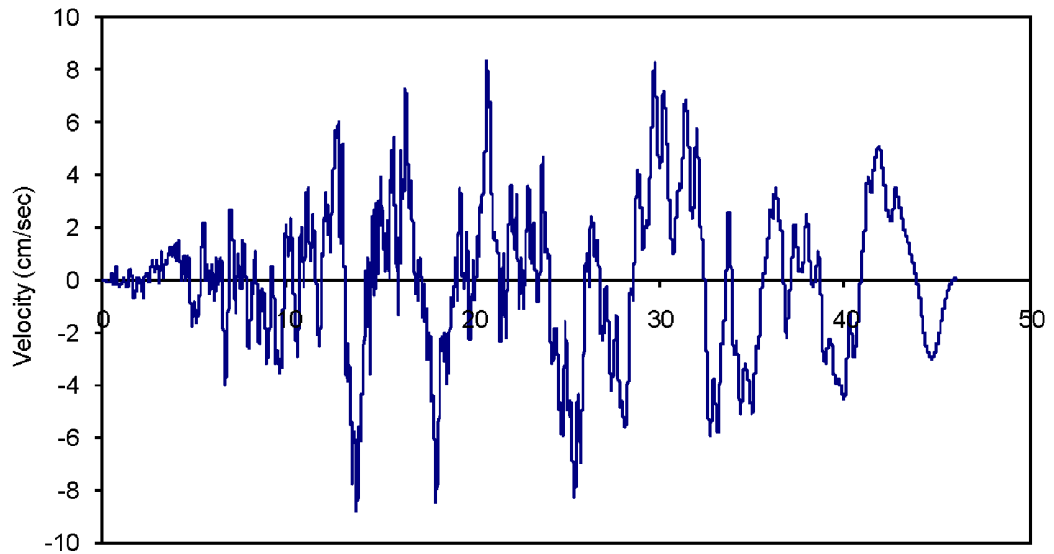

DUK_H1 time history - Acceleration, Velocity, and Displacement Time Histories

WILLIAM STATES LEE III
NUCLEAR STATION UNITS 1 & 2

Representative Horizontal Time History
Representing Unit 1 FIRS

FIGURE 3.7-203 Rev 5