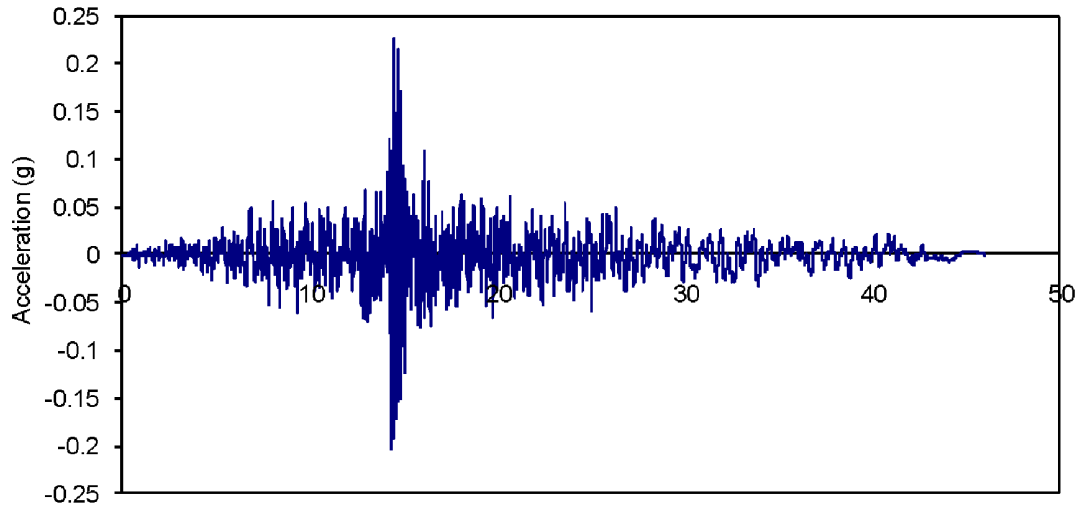

DUK_H1 time history - Acceleration, Velocity, and Displacement Time Histories

WILLIAM STATES LEE III
NUCLEAR STATION UNITS 1 & 2

Representative Horizontal Time History
Representing Unit 1 FIRS

FIGURE 3.7-203 Rev 5