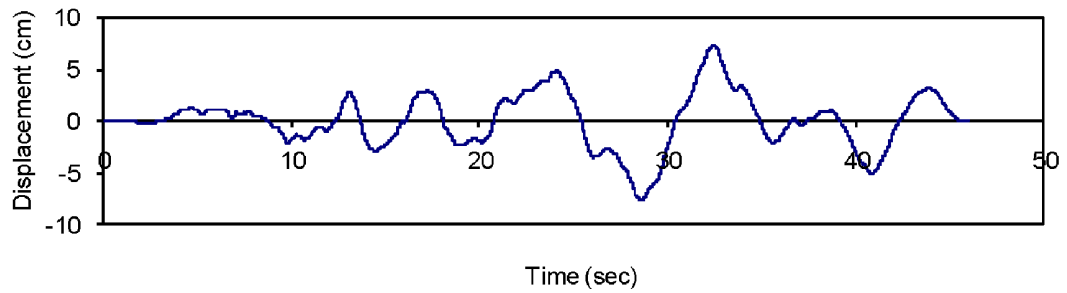

DUK_H1 time history - Acceleration, Velocity, and Displacement Time Histories

WILLIAM STATES LEE III
NUCLEAR STATION UNITS 1 & 2

Representative Horizontal Time History
Representing Unit 1 FIRS

FIGURE 3.7-203 Rev 5