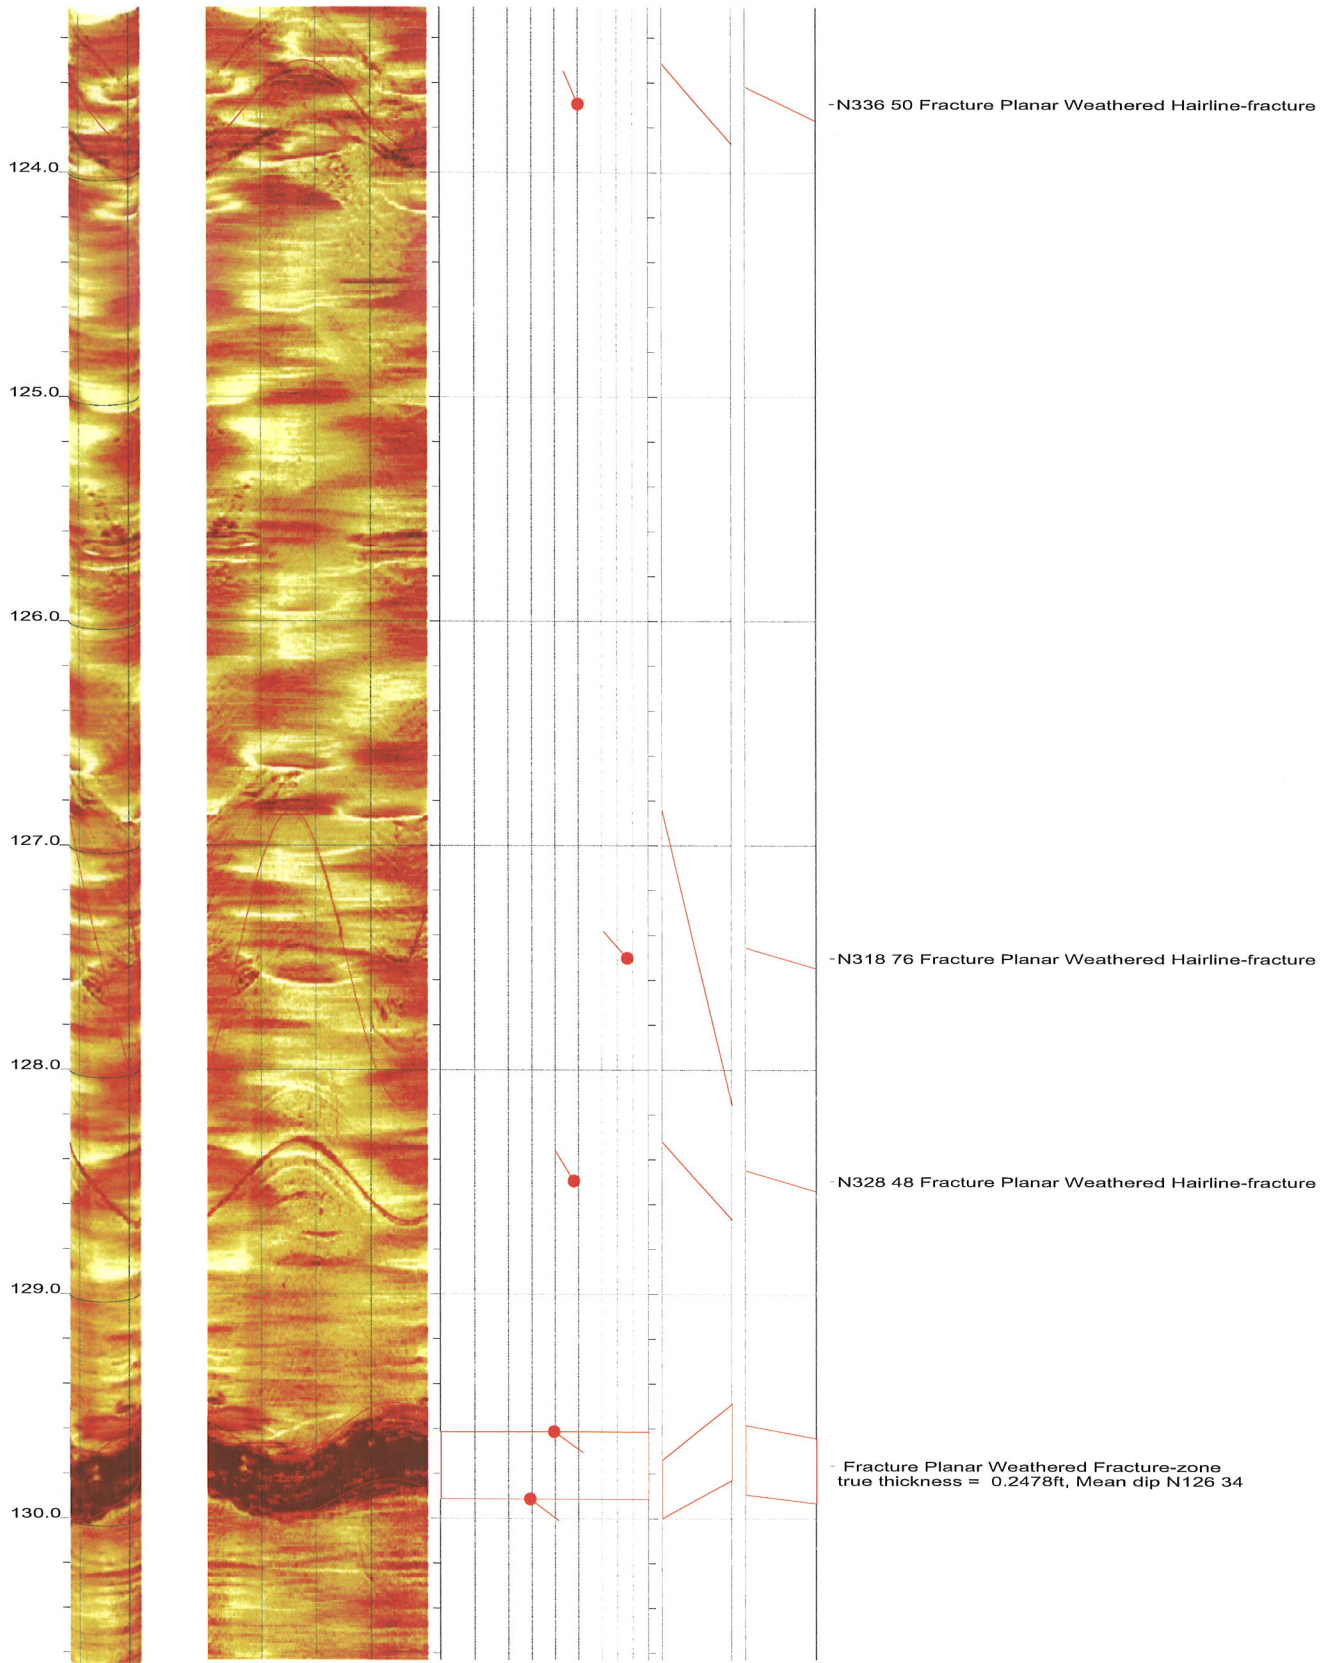

North Anna COL Boring B-907 Acoustic Televiewer Dips Sheet 17 of 22

North Anna COL Boring B-907 Acoustic Televiewer Dips Sheet 18 of 22

North Anna COL Boring B-907 Acoustic Televiewer Dips Sheet 19 of 22

North Anna COL Boring B-907 Acoustic Televiewer Dips Sheet 20 of 22