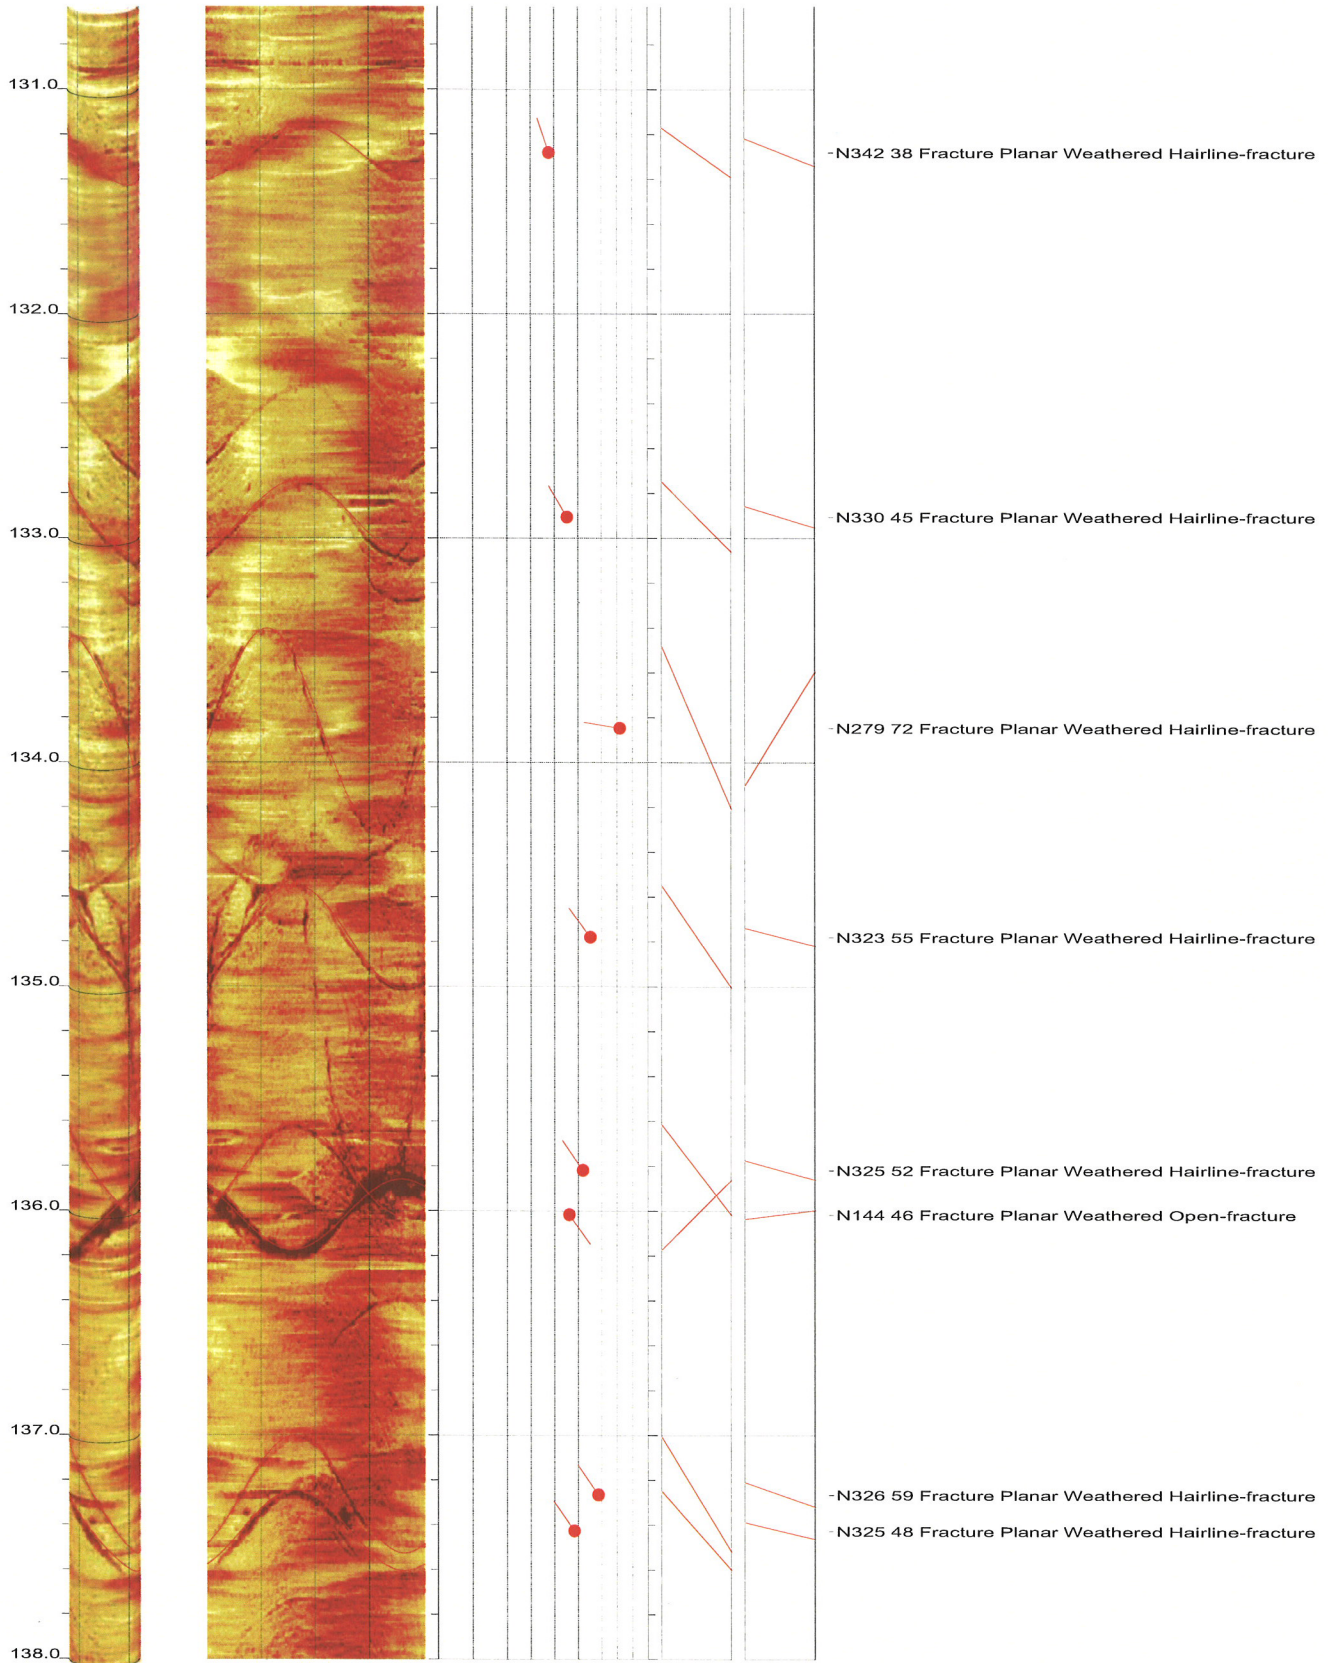

North Anna COL Boring B-907 Acoustic Televiewer Dips Sheet 17 of 22

North Anna COL Boring B-907 Acoustic Televiewer Dips Sheet 18 of 22

North Anna COL Boring B-907 Acoustic Televiewer Dips Sheet 19 of 22

North Anna COL Boring B-907 Acoustic Televiewer Dips Sheet 20 of 22