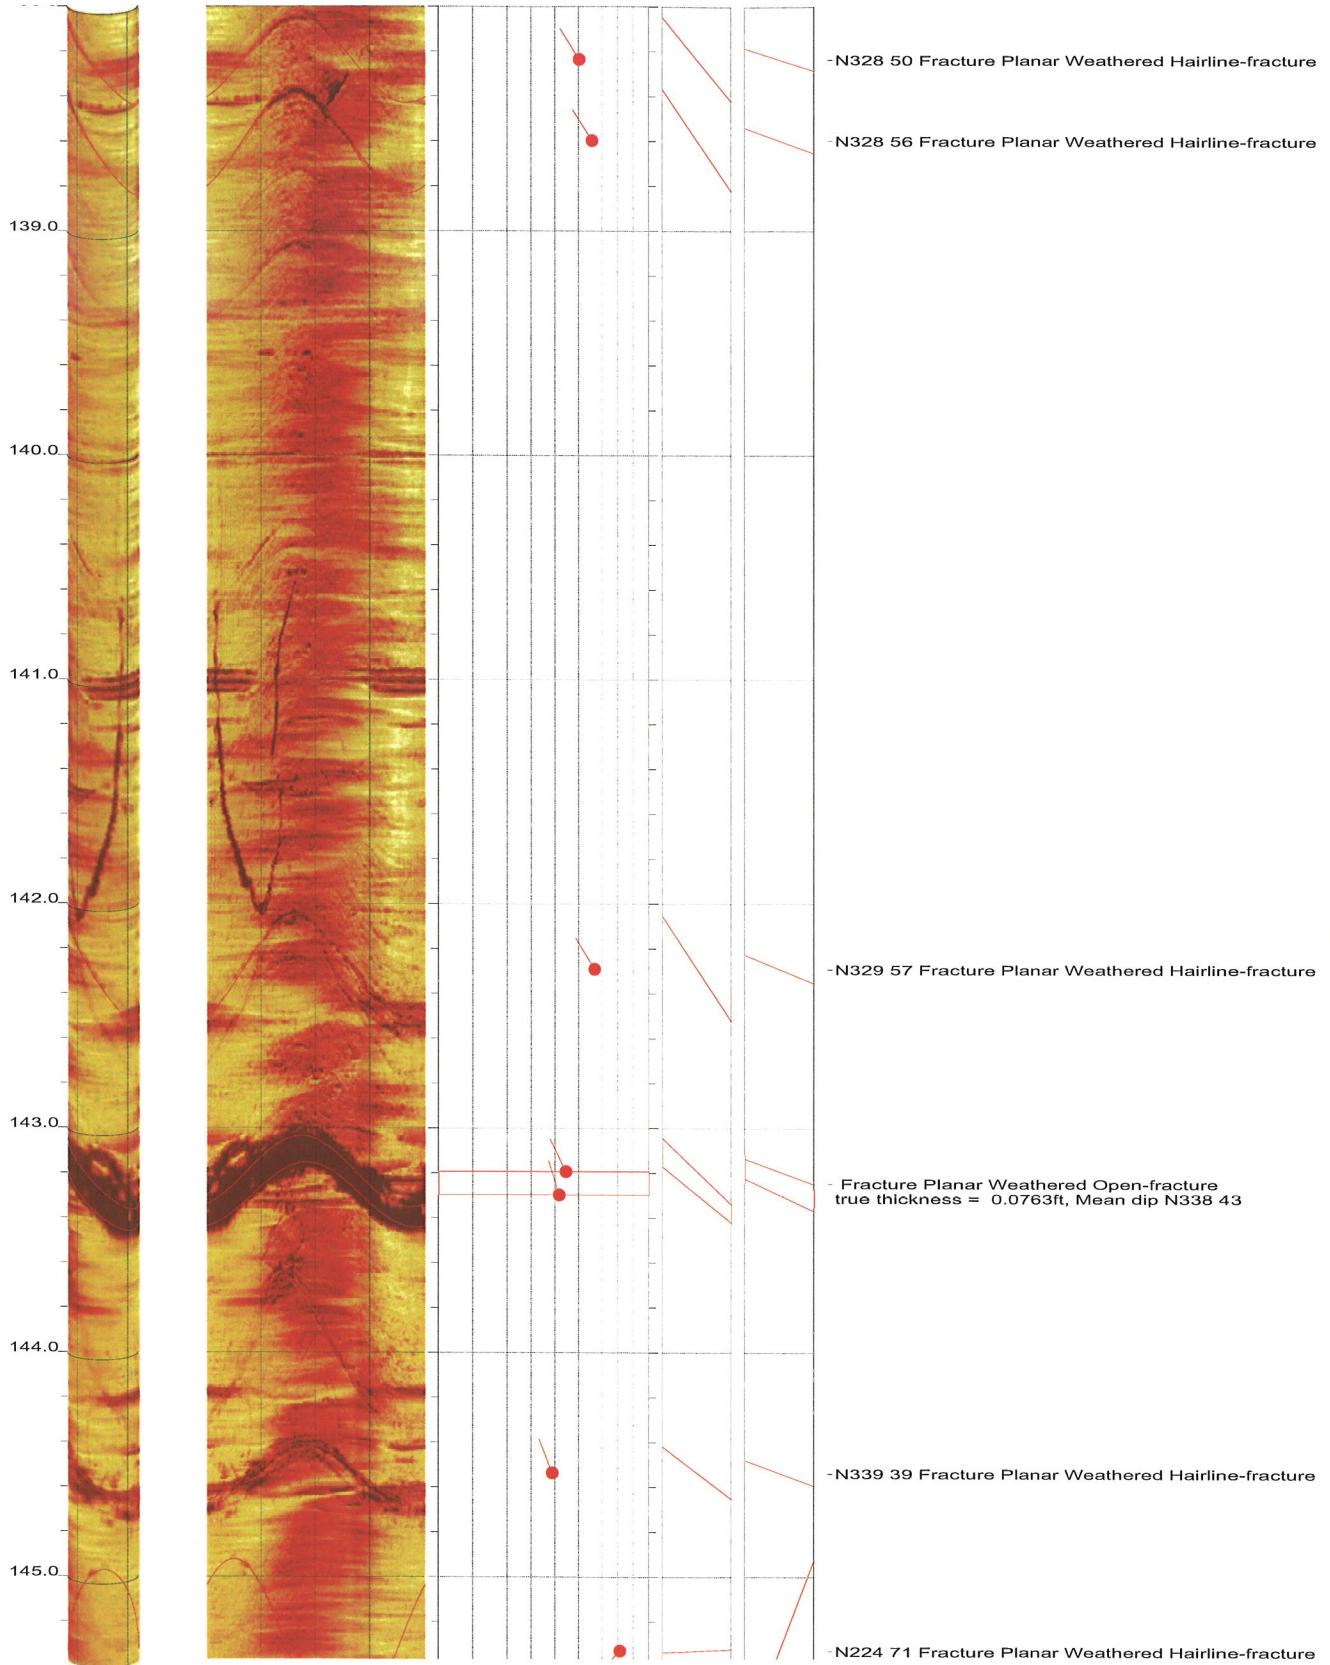

North Anna COL Boring B-907 Acoustic Televiewer Dips Sheet 17 of 22

North Anna COL Boring B-907 Acoustic Televiewer Dips Sheet 18 of 22

North Anna COL Boring B-907 Acoustic Televiewer Dips Sheet 19 of 22

North Anna COL Boring B-907 Acoustic Televiewer Dips Sheet 20 of 22