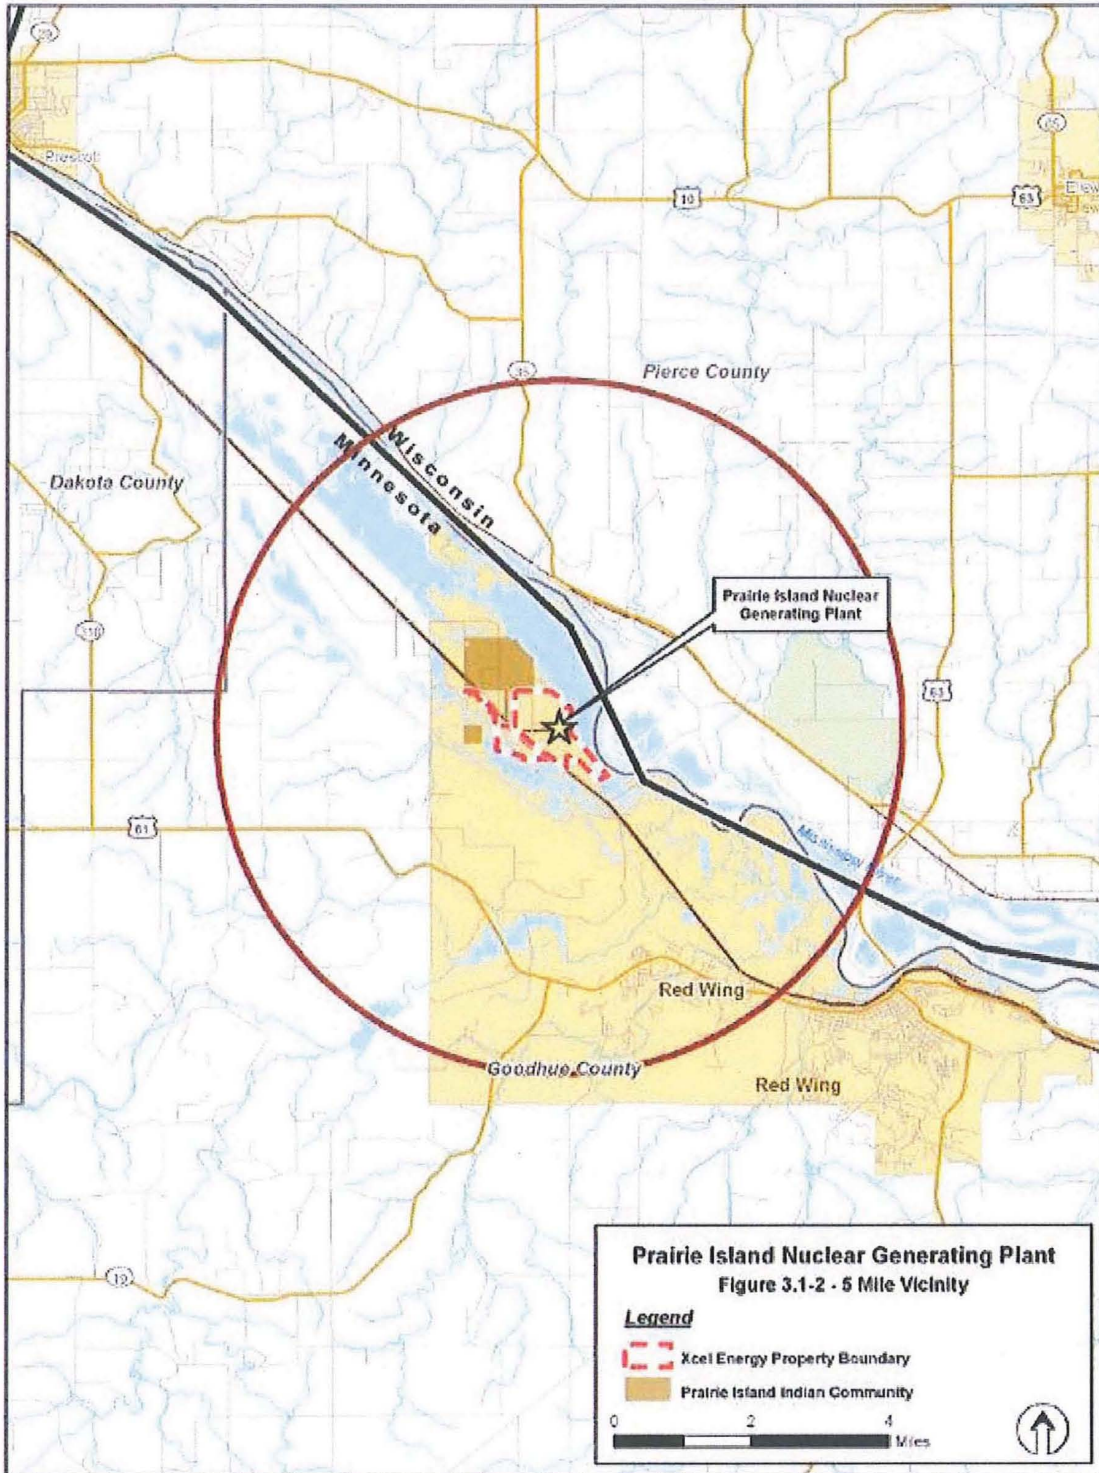

Prairie Island Nuclear Generating Plant - 5 mile Vicinity

Figure from Appendix E of the PI ISFSI Site Specific License Renewal Application (2011)