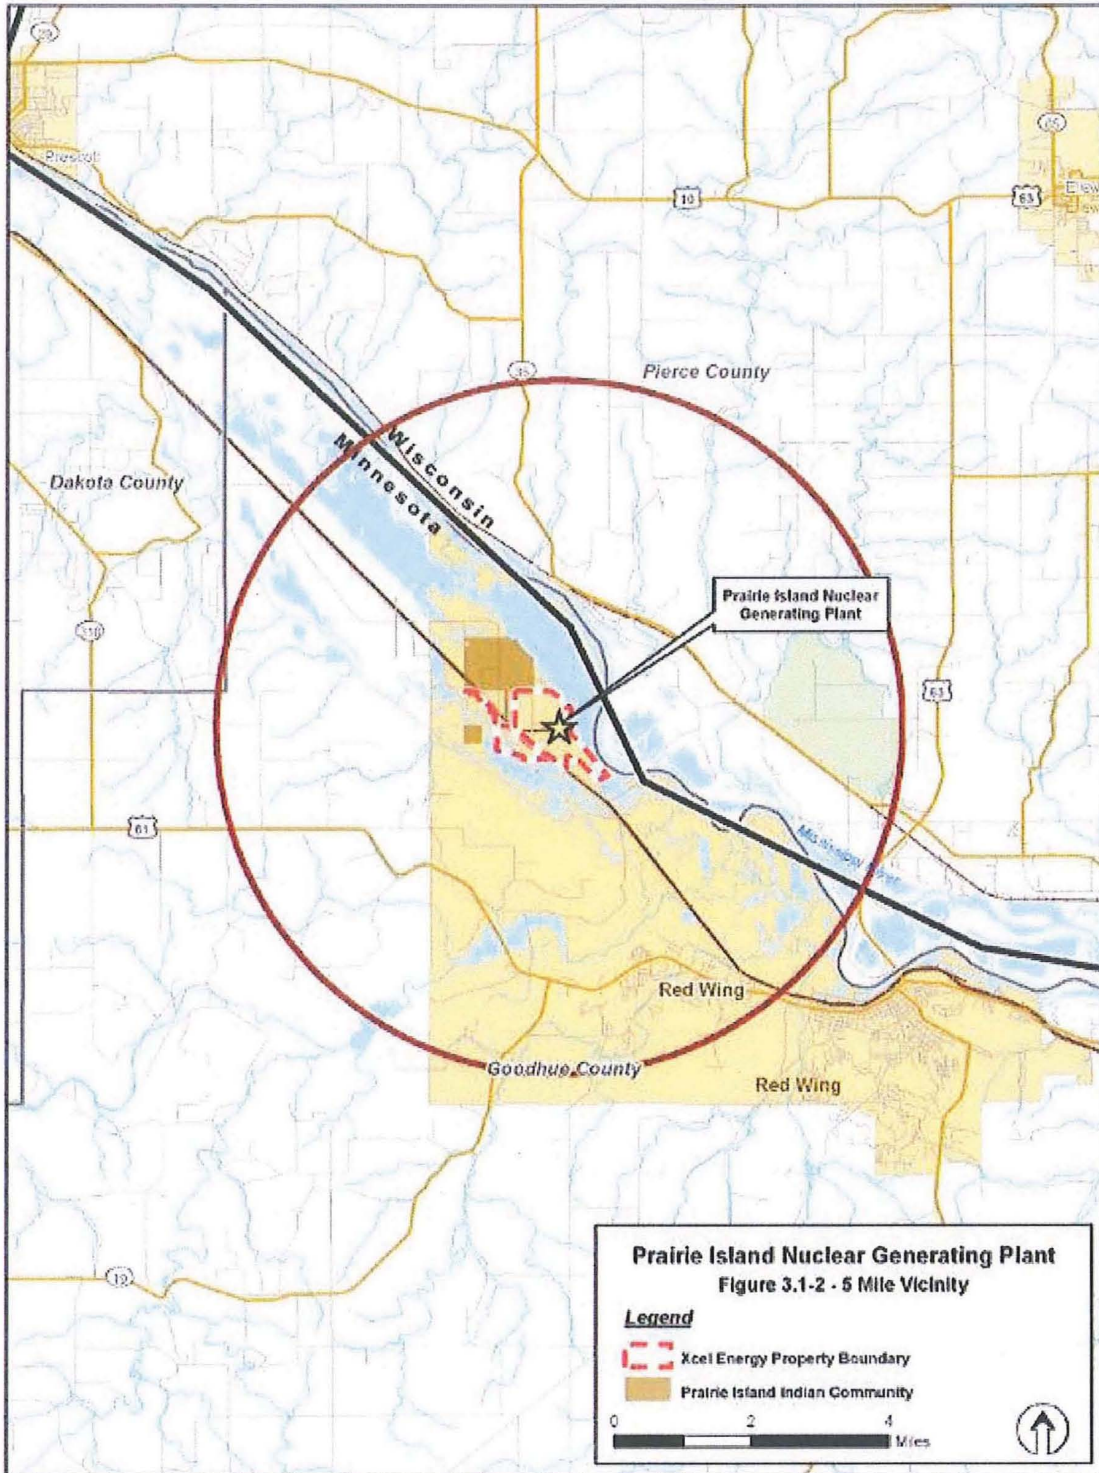

# Prairie Island Nuclear Generating Plant - 5 mile Vicinity

Figure from Appendix E of the PI ISFSI Site Specific License Renewal Application (2011)