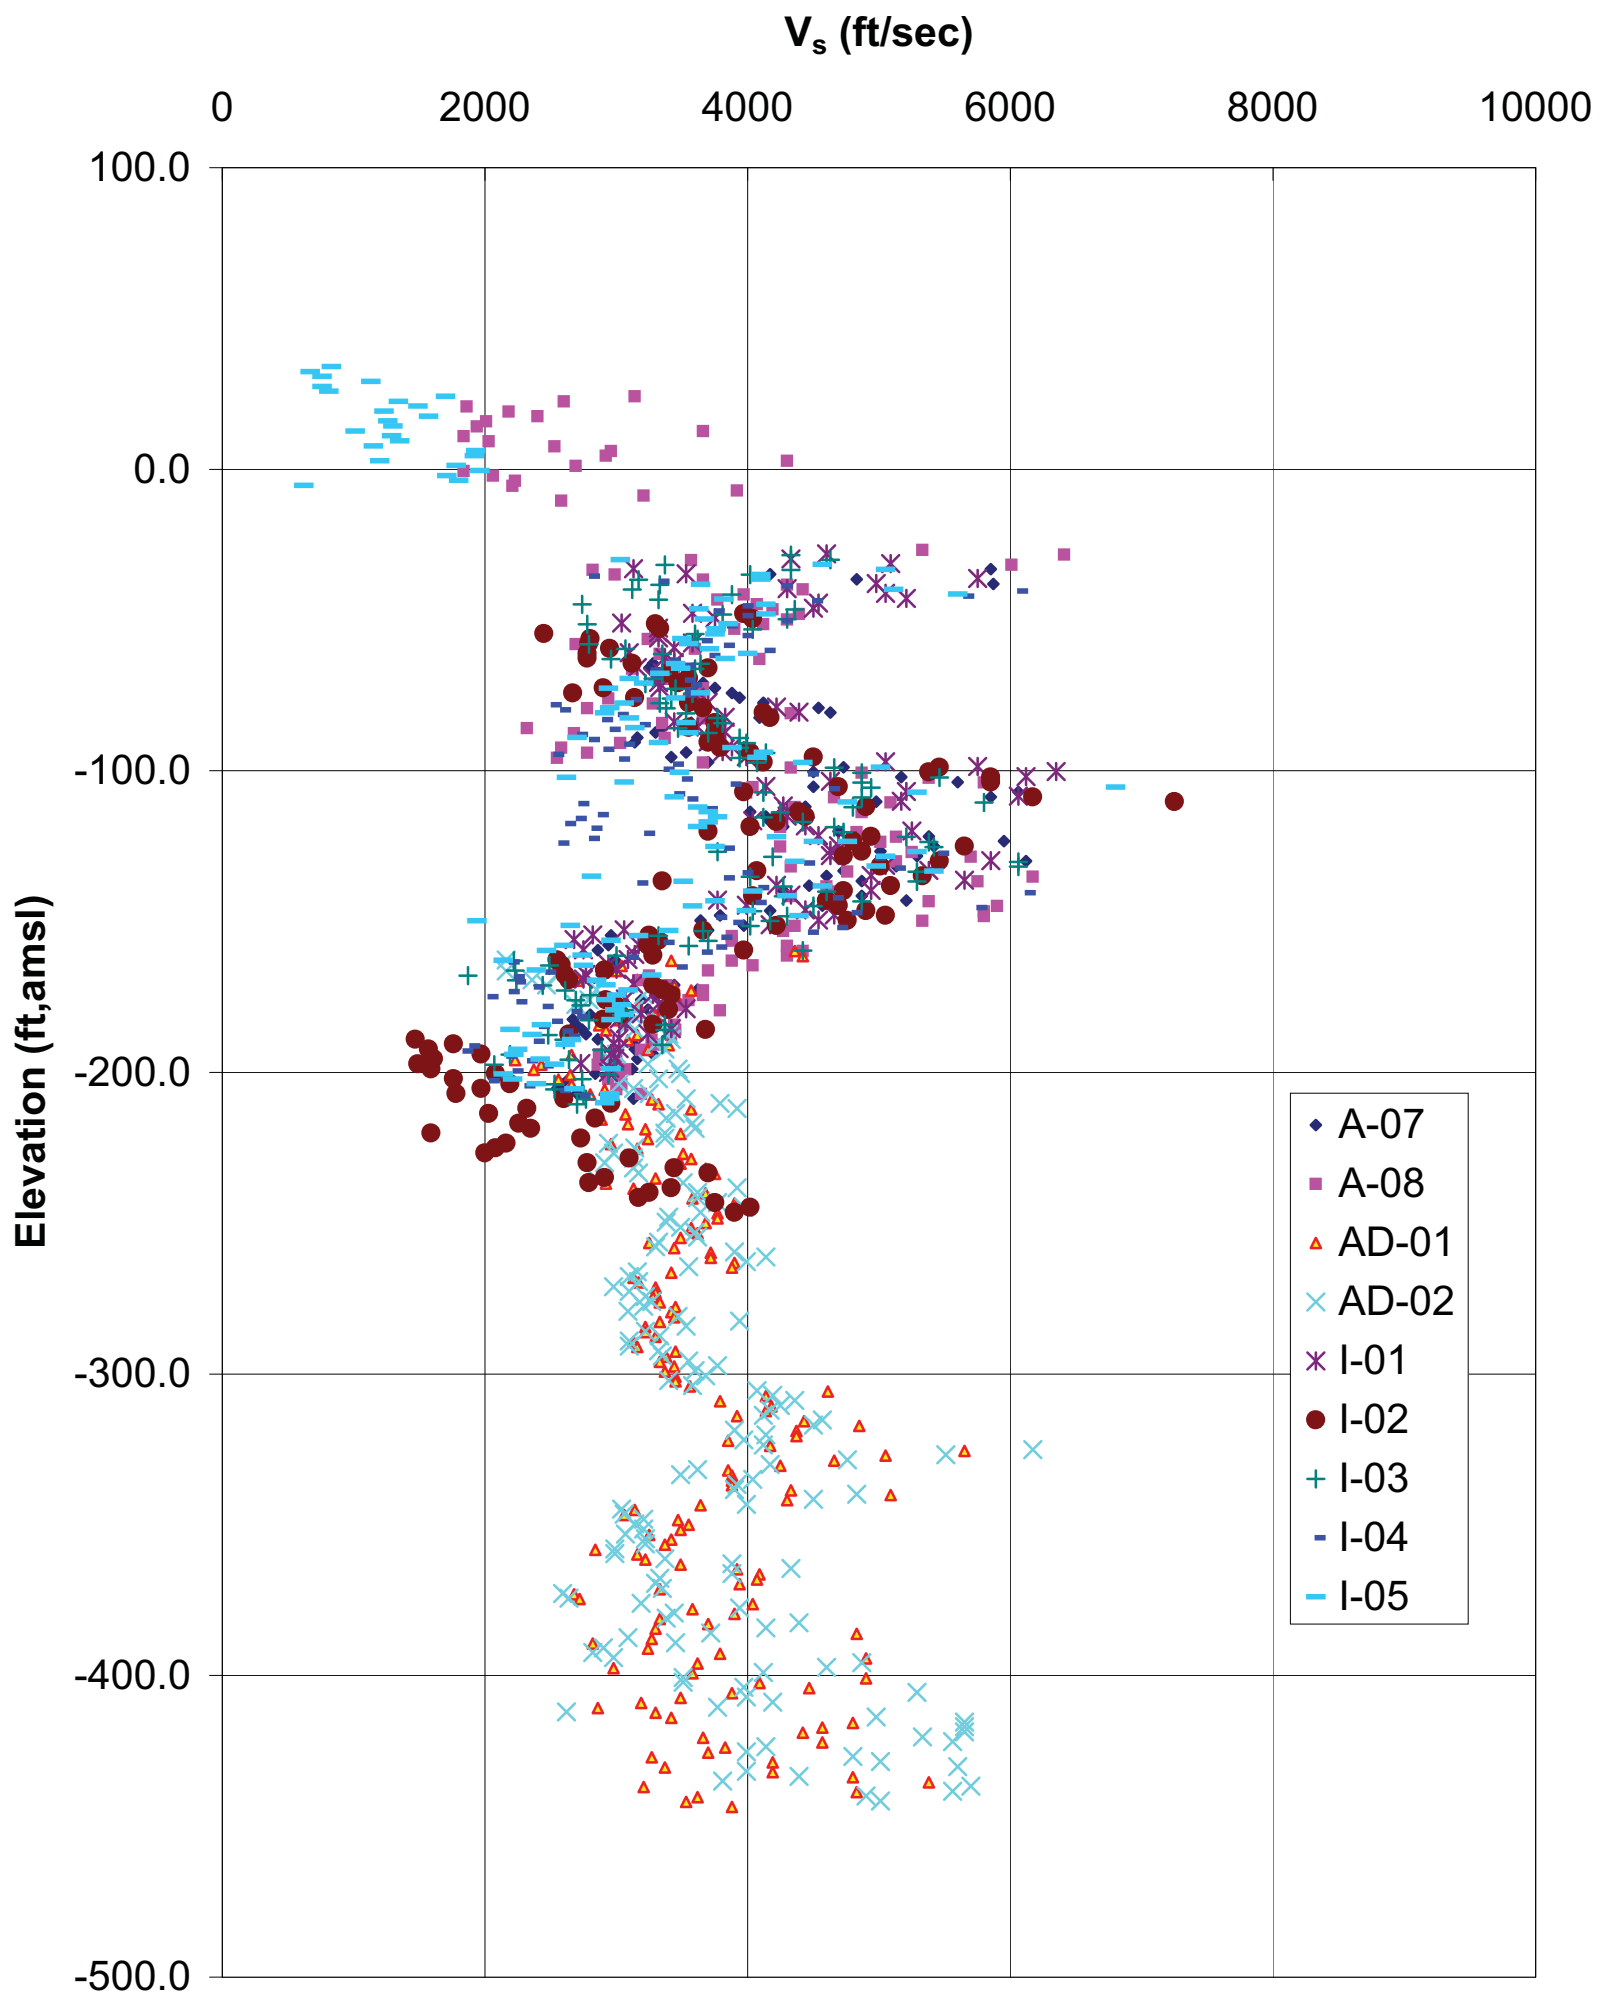

Suspension Logging V_s Profiles at LNP 2

Progress Energy Florida
Levy Nuclear Plant
Units 1 and 2
Part 2, Final Safety Analysis Report

Suspension Logging V_s Profiles at LNP 2

FIGURE 2.5.4.4-203