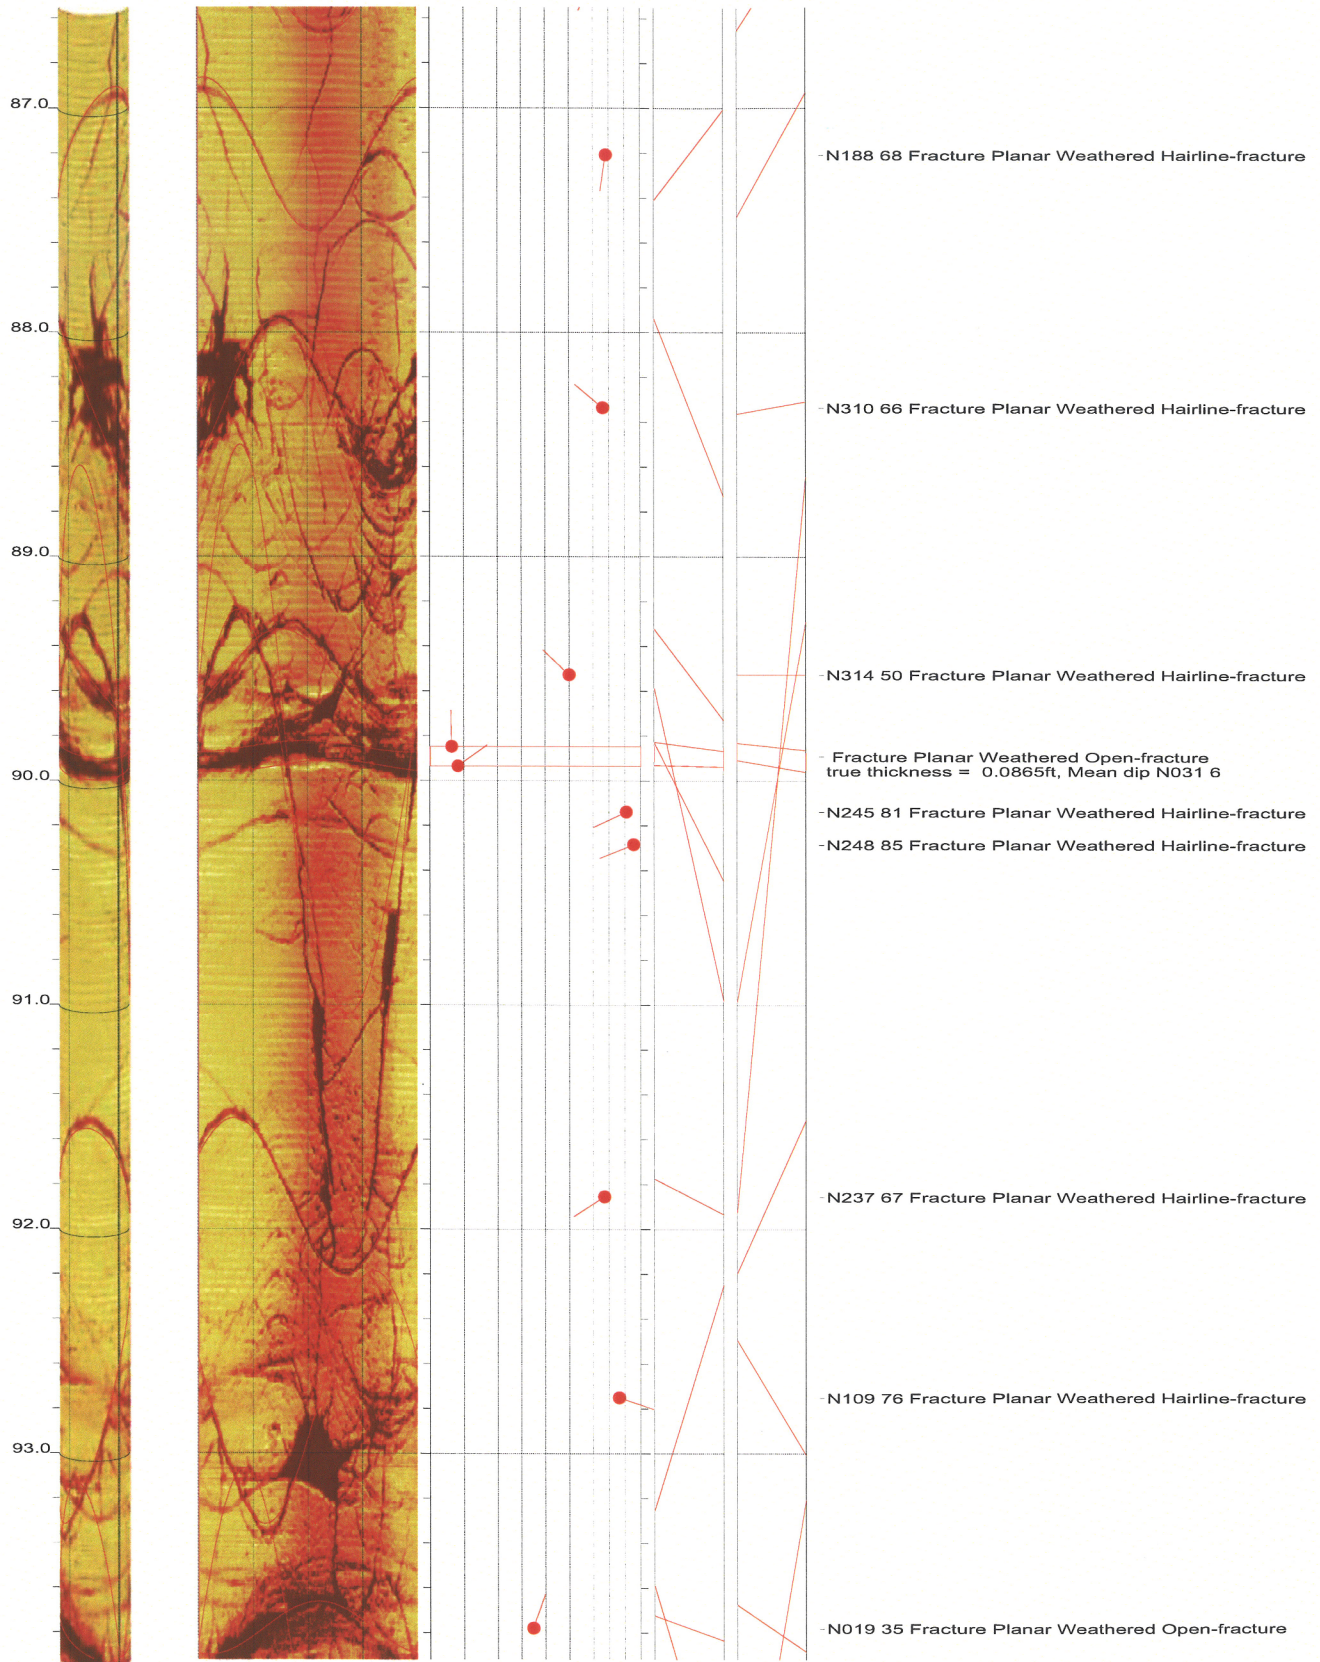

North Anna COL Boring B-901 Acoustic Televiewer Dips Sheet 5 of 36

North Anna COL Boring B-901 Acoustic Televiewer Dips Sheet 6 of 36

North Anna COL Boring B-901 Acoustic Televiewer Dips Sheet 7 of 36

North Anna COL Boring B-901 Acoustic Televiewer Dips Sheet 8 of 36