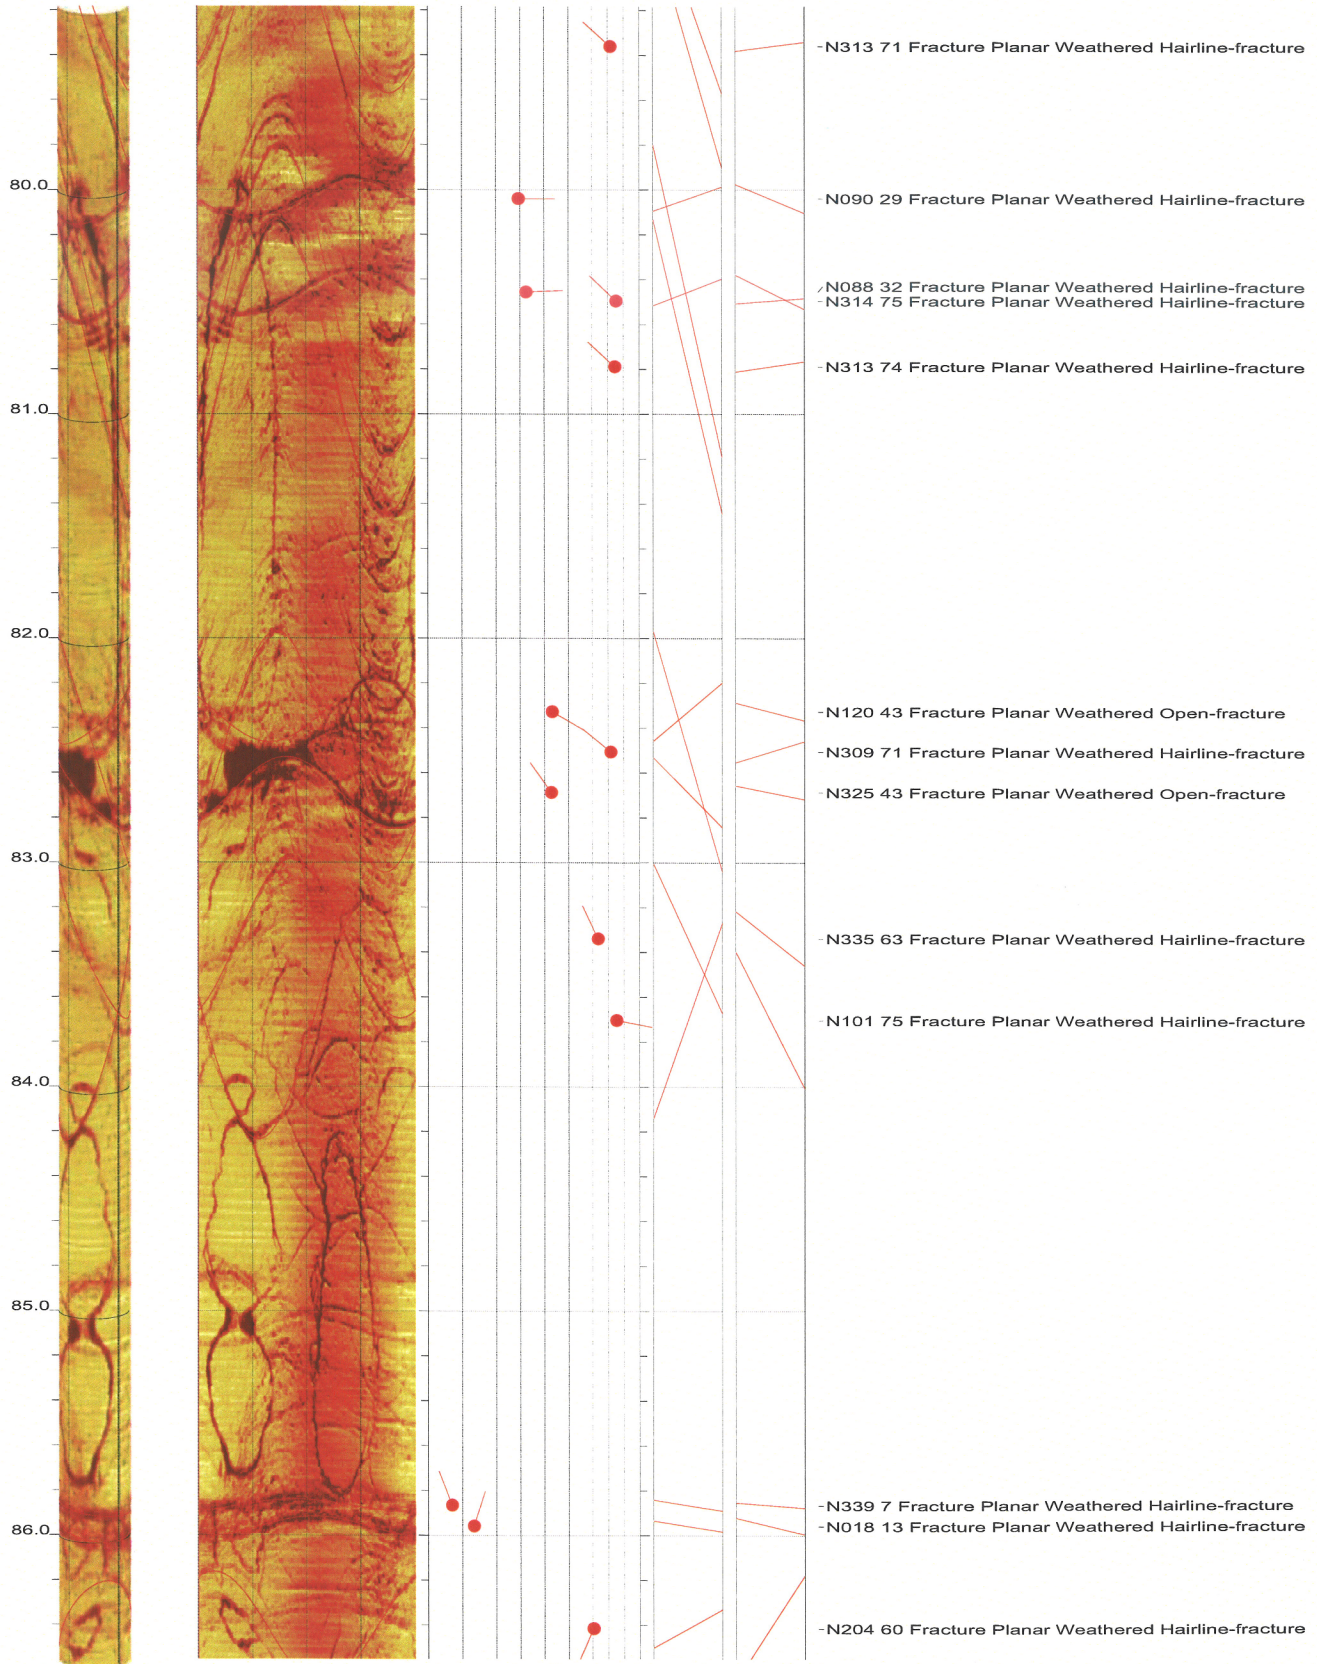

North Anna COL Boring B-901 Acoustic Televiewer Dips Sheet 5 of 36

North Anna COL Boring B-901 Acoustic Televiewer Dips Sheet 6 of 36

North Anna COL Boring B-901 Acoustic Televiewer Dips Sheet 7 of 36

North Anna COL Boring B-901 Acoustic Televiewer Dips Sheet 8 of 36