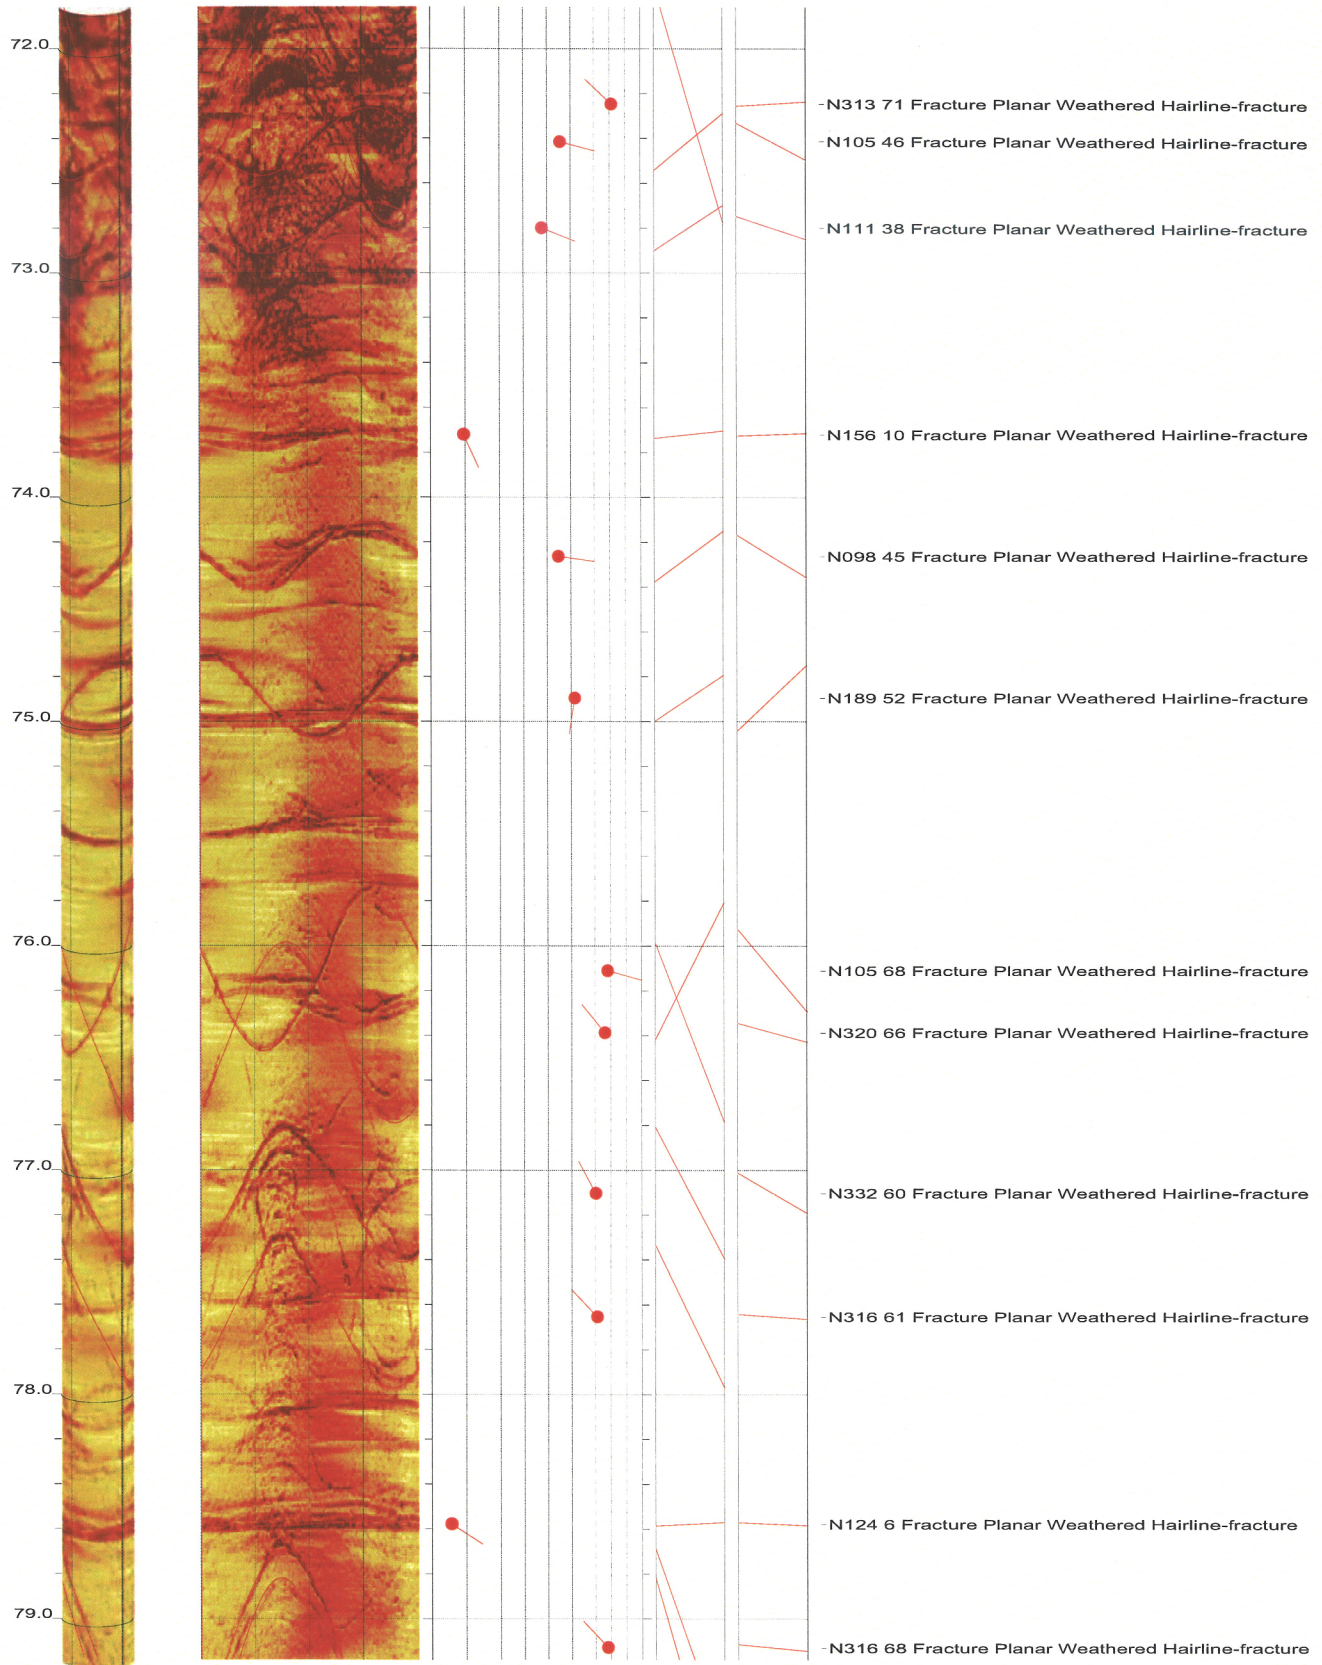

North Anna COL Boring B-901 Acoustic Televiewer Dips Sheet 5 of 36

North Anna COL Boring B-901 Acoustic Televiewer Dips Sheet 6 of 36

North Anna COL Boring B-901 Acoustic Televiewer Dips Sheet 7 of 36

North Anna COL Boring B-901 Acoustic Televiewer Dips Sheet 8 of 36