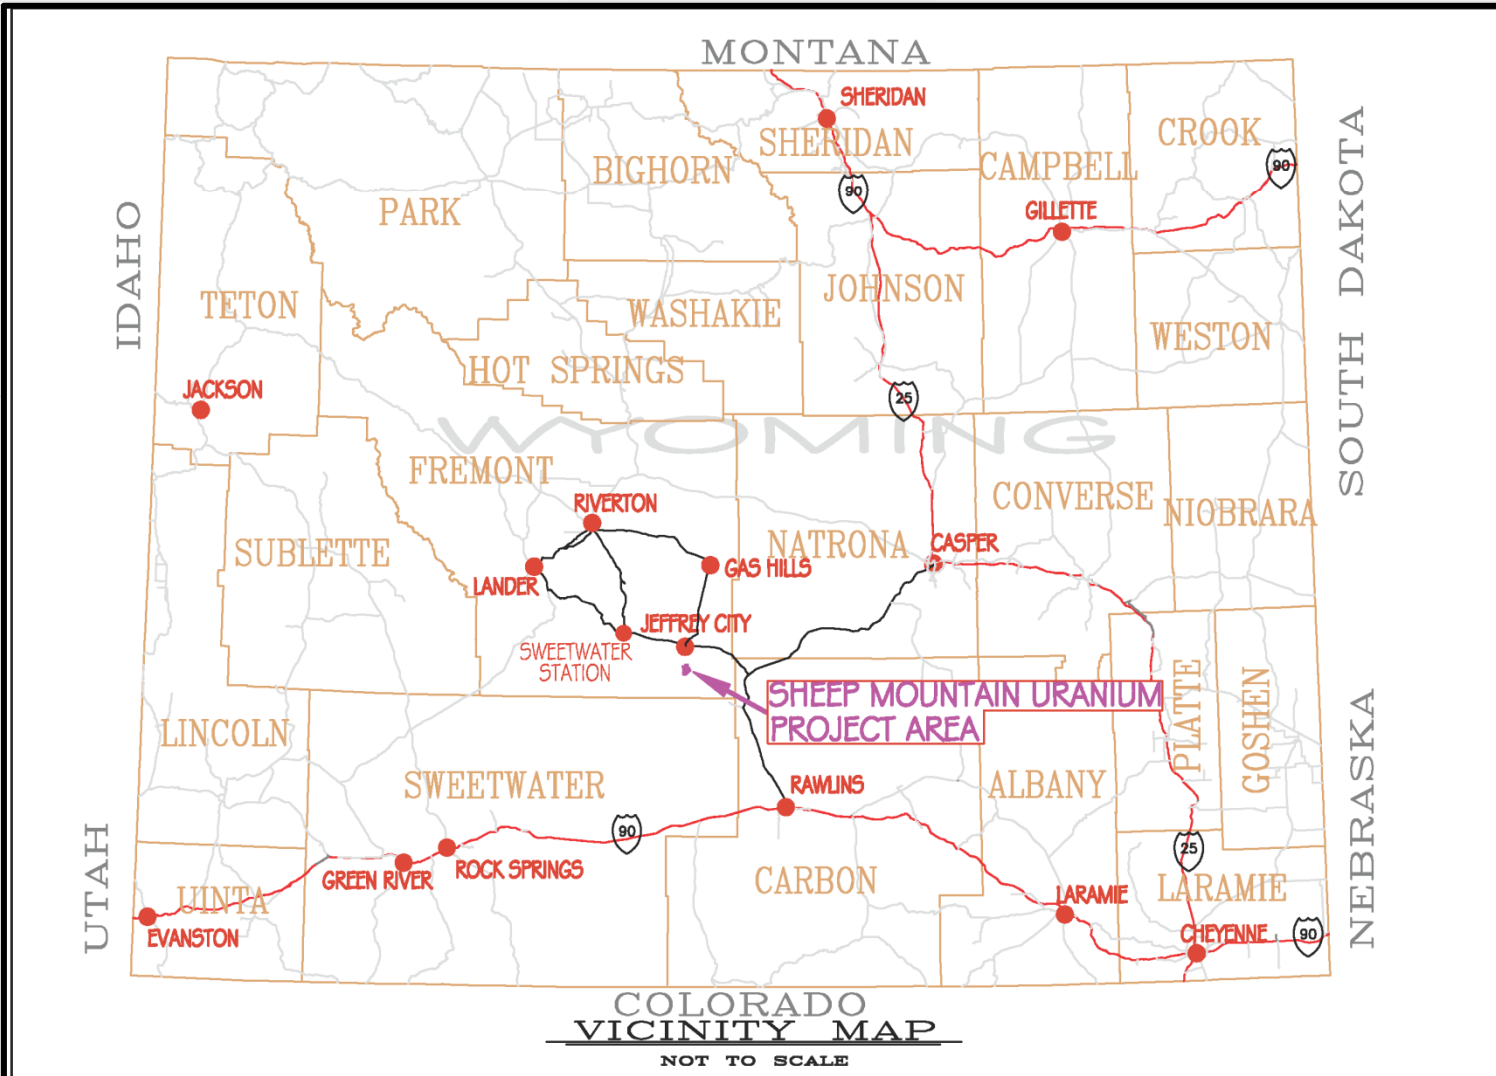

TITAN  
URANIUM USA INC

**VICINITY MAP**

SCALE: NTS	DATE:
DRAWN BY: GRS	5/20/11

**SHEEP MOUNTAIN MINES  
FREMONT COUNTY, WYOMING**

REVISION DATE: 05/20/11
CAD FILENAME:
LOCATION

TITAN  
URANIUM USA INC

TSX-V : TUE